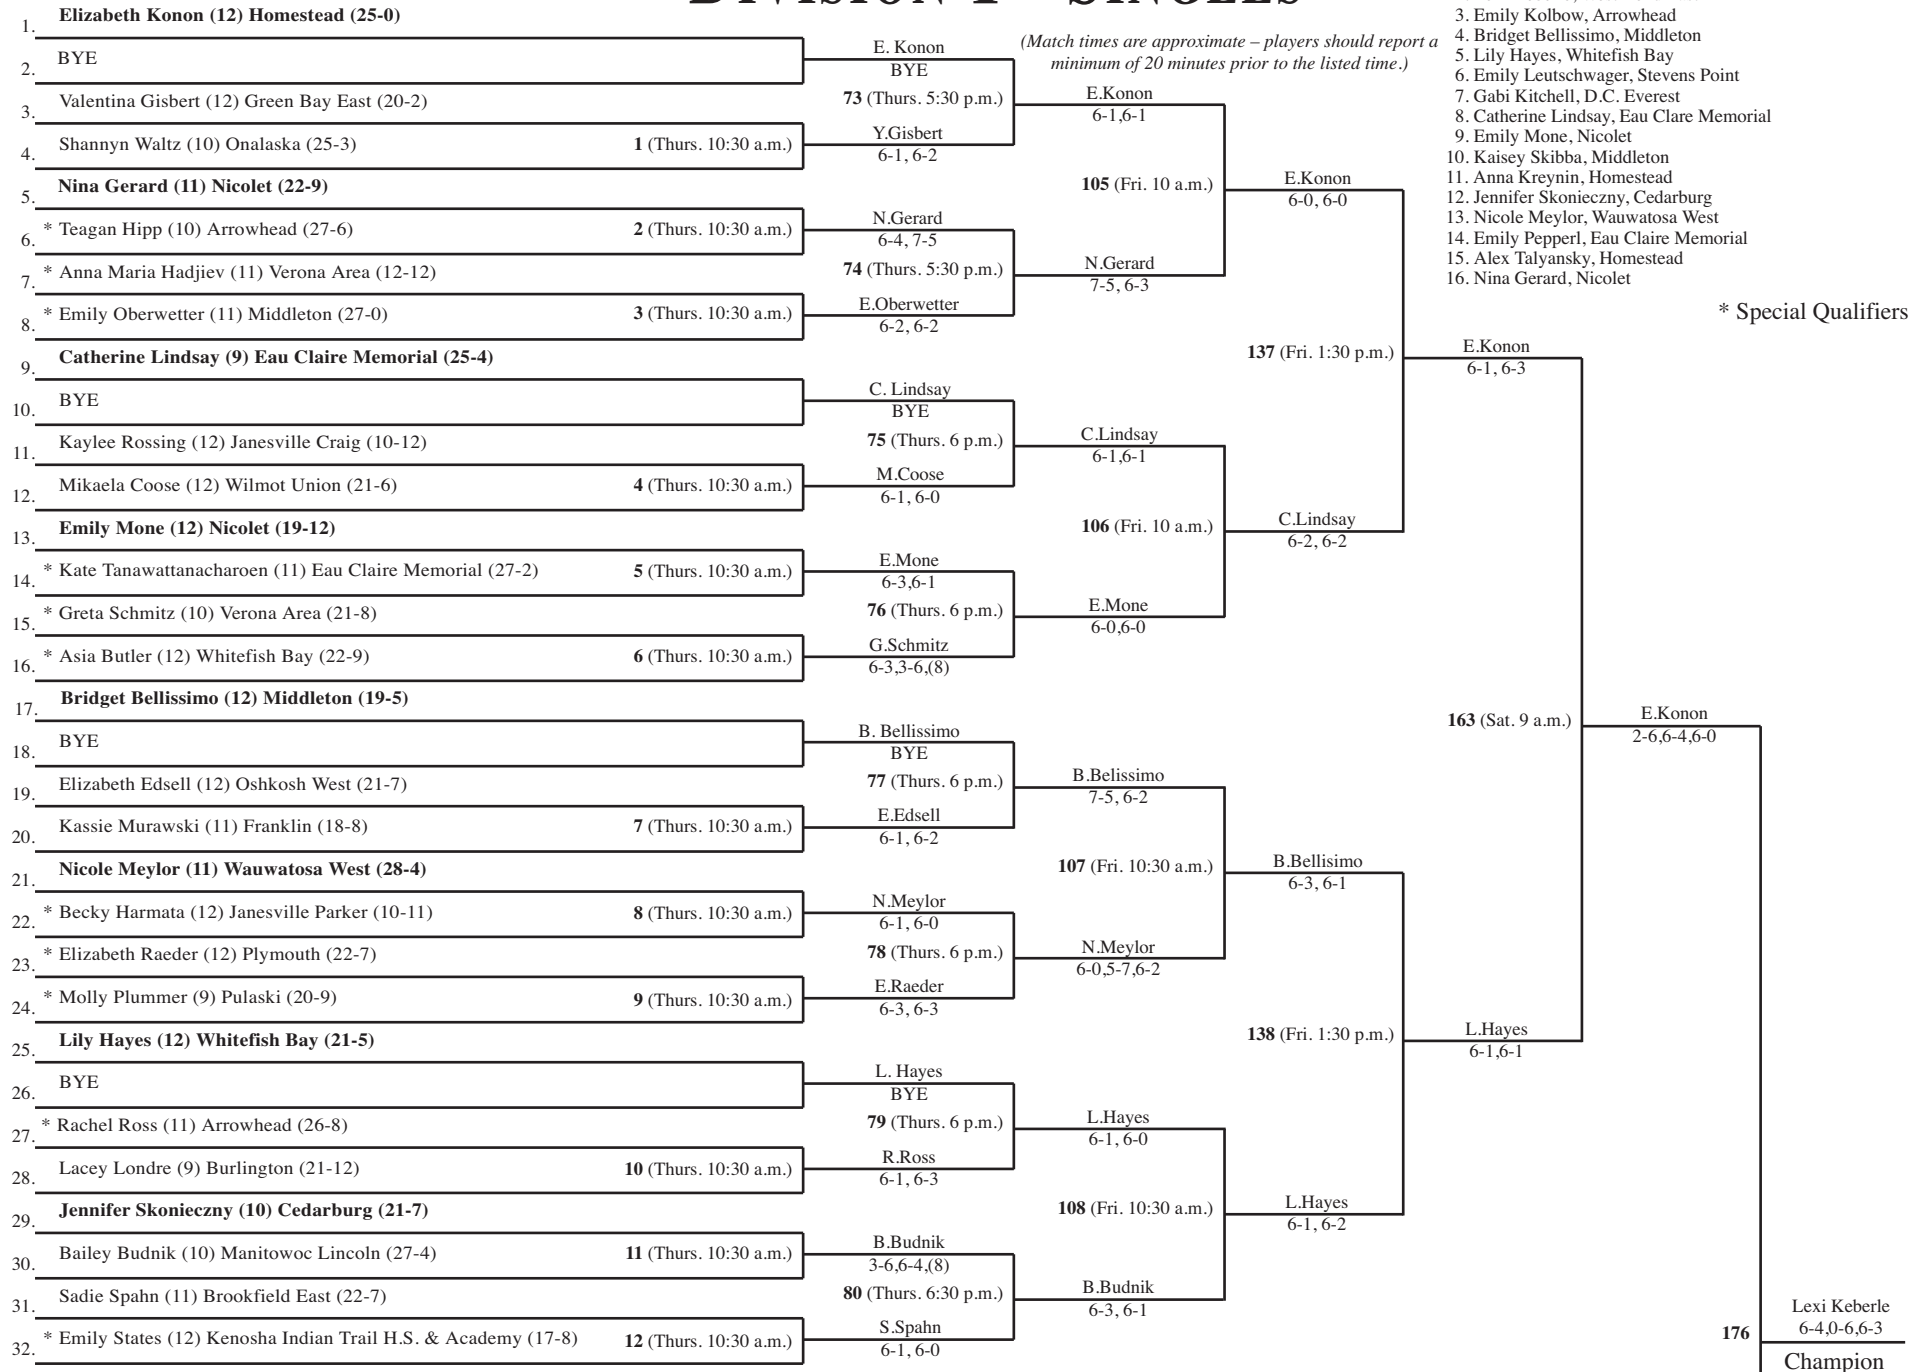

# DIVISION 1 - SINGLES

## SEEDED PLAYERS

1. Elizabeth Konon, Homestead
2. Lexi Keberle, West Bend East
3. Emily Kolbow, Arrowhead
4. Bridget Bellissimo, Middleton
5. Lily Hayes, Whitefish Bay
6. Emily Leutschwager, Stevens Point
7. Gabi Kitchell, D.C. Everest
8. Catherine Lindsay, Eau Claire Memorial
9. Emily Mone, Nicolet
10. Kaisey Skibba, Middleton
11. Anna Kreynin, Homestead
12. Jennifer Skonieczny, Cedarburg
13. Nicole Meylor, Wauwatosa West
14. Emily Pepperl, Eau Claire Memorial
15. Alex Talyansky, Homestead
16. Nina Gerard, Nicolet

\* Special Qualifiers