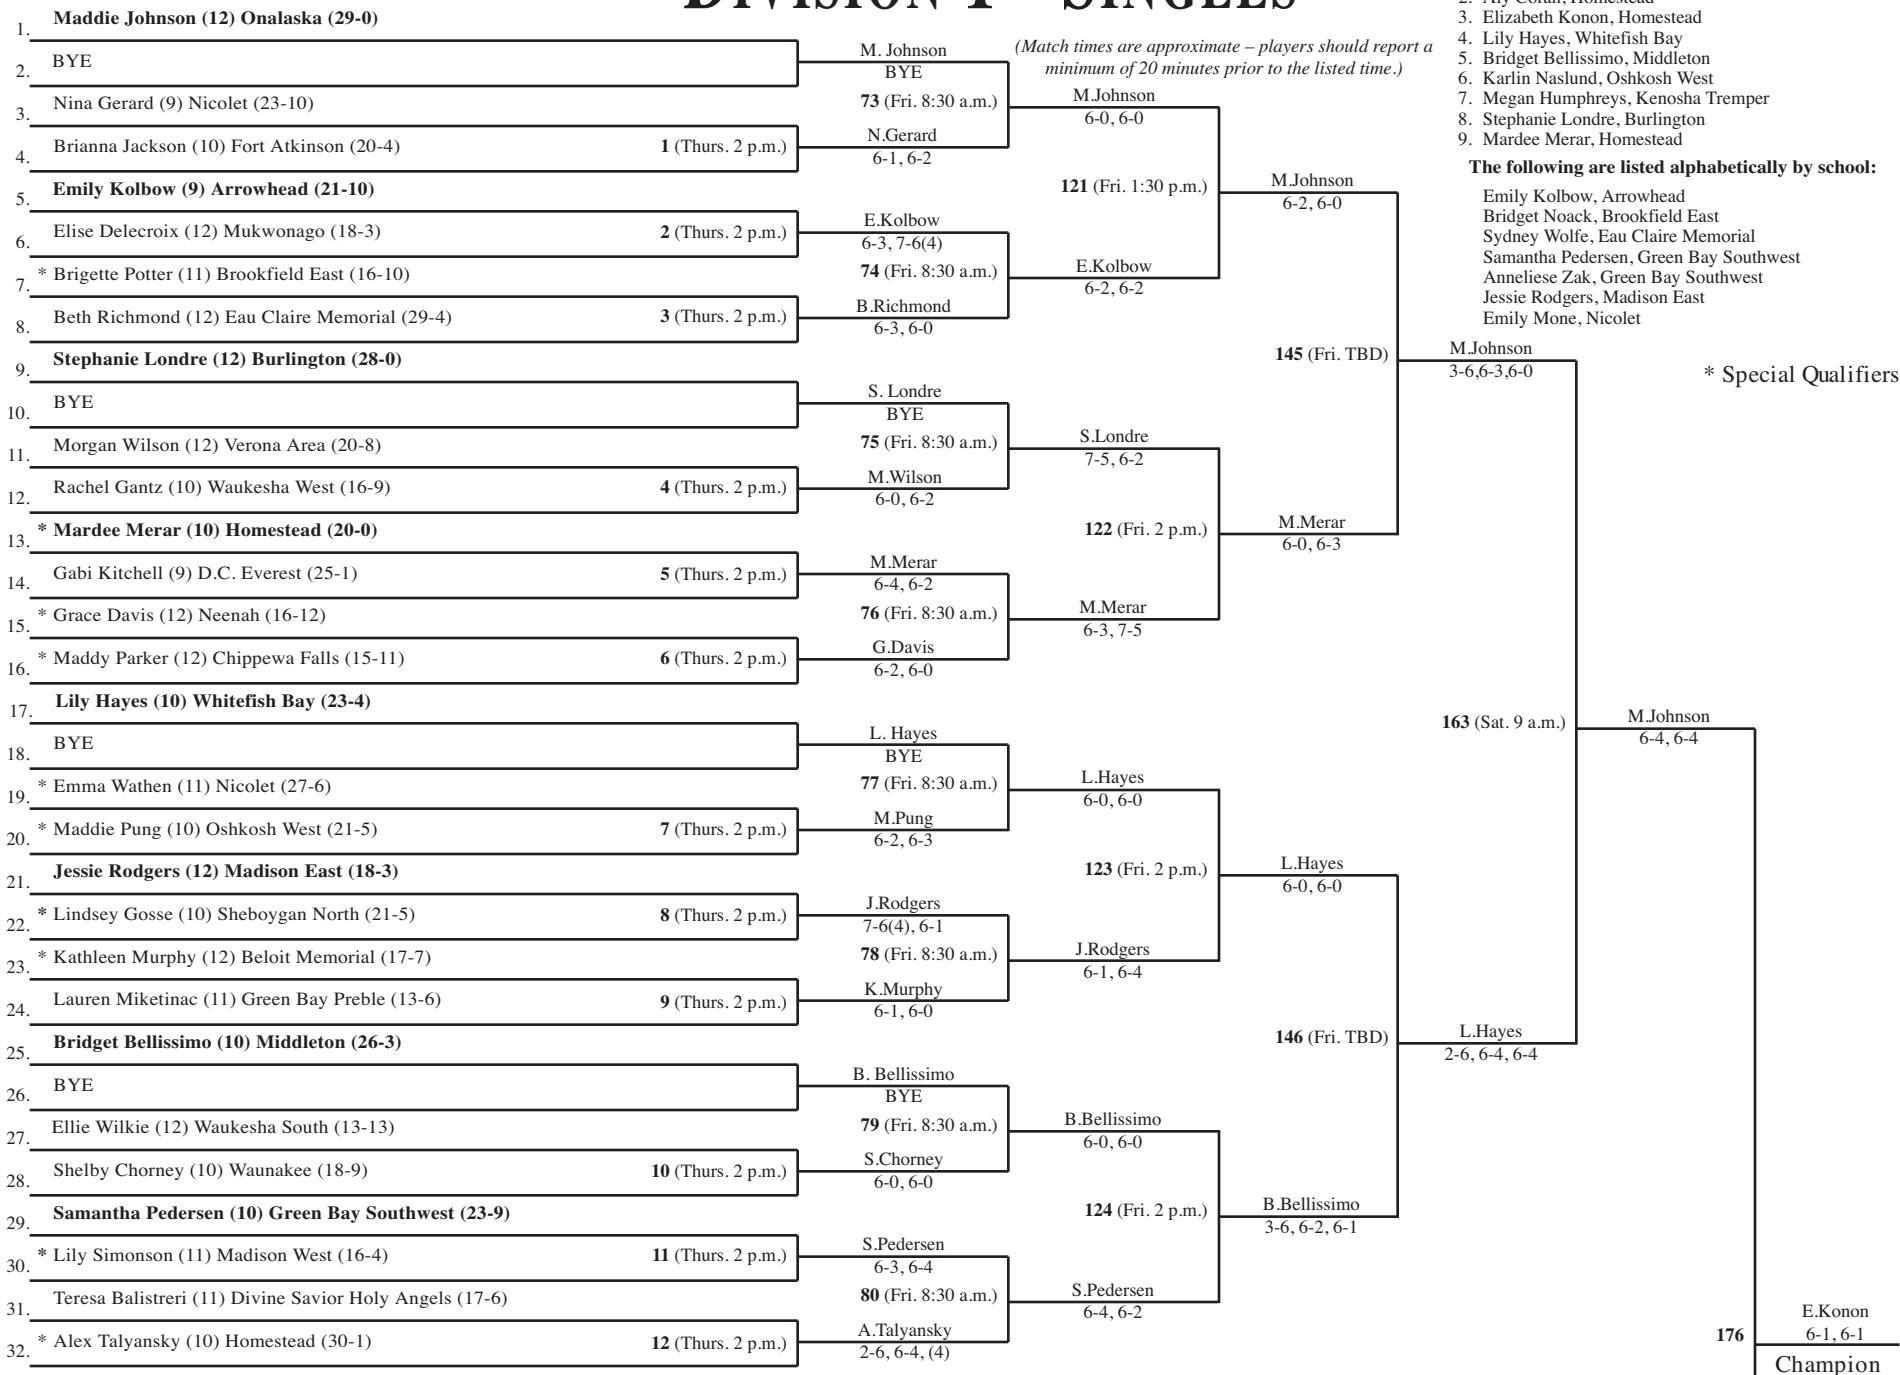

DIVISION 1 - SINGLES

SEEDED PLAYERS

1. Maddie Johnson, Onalaska
2. Aly Coran, Homestead
3. Elizabeth Konon, Homestead
4. Lily Hayes, Whitefish Bay
5. Bridget Bellissimo, Middleton
6. Karlin Naslund, Oshkosh West
7. Megan Humphreys, Kenosha Tremper
8. Stephanie Londre, Burlington
9. Mardee Merar, Homestead

The following are listed alphabetically by school:

- Emily Kolbow, Arrowhead
- Bridget Noack, Brookfield East
- Sydney Wolfe, Eau Claire Memorial
- Samantha Pedersen, Green Bay Southwest
- Anneliese Zak, Green Bay Southwest
- Jessie Rodgers, Madison East
- Emily Mone, Nicolet