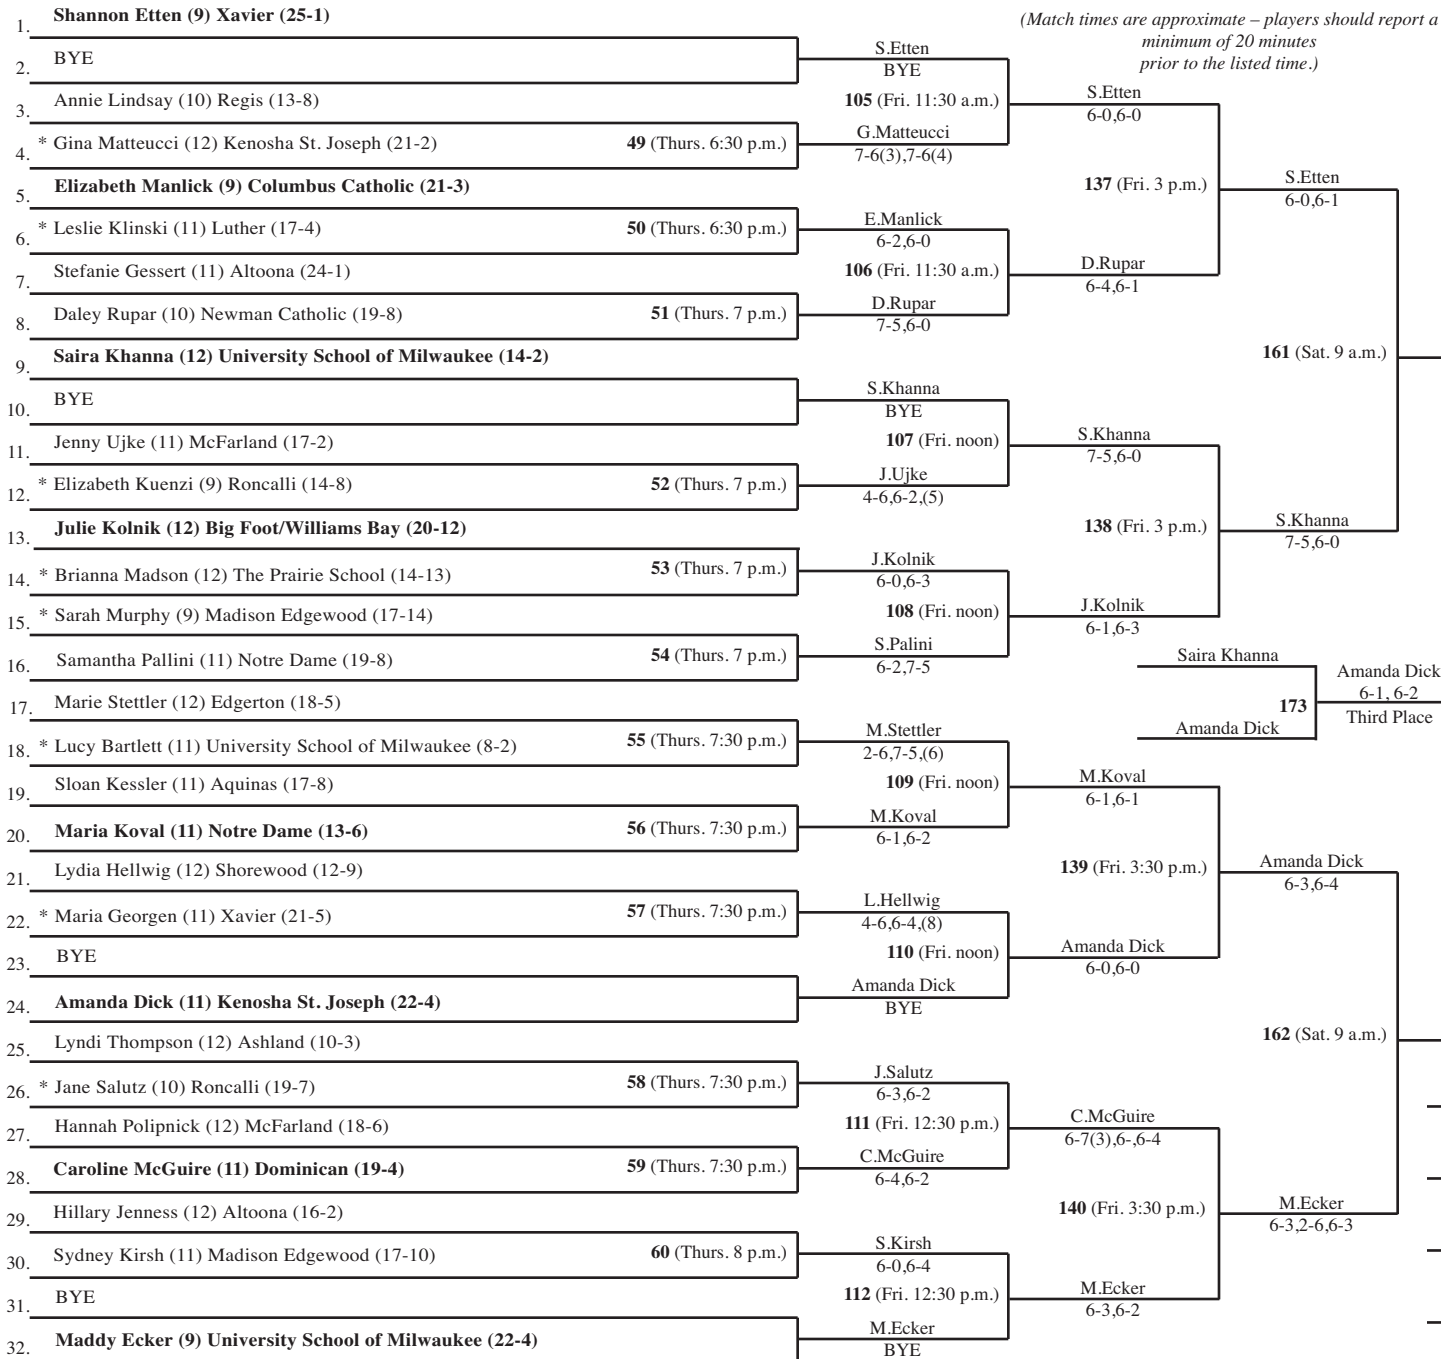

# DIVISION 2 – SINGLES

## SEEDED PLAYERS

1. Shannon Etten, Xavier
  2. Maddy Ecker, University School of Milwaukee
  3. Amanda Dick, Kenosha St. Joseph
  4. Saira Khanna, University School of Milwaukee
- The following are listed alphabetically by school:**  
 Julie Kolnik, Big Foot/Williams Bay  
 Elizabeth Manlick, Columbus Catholic  
 Caroline McGuire, Dominican  
 Maria Koval, Notre Dame