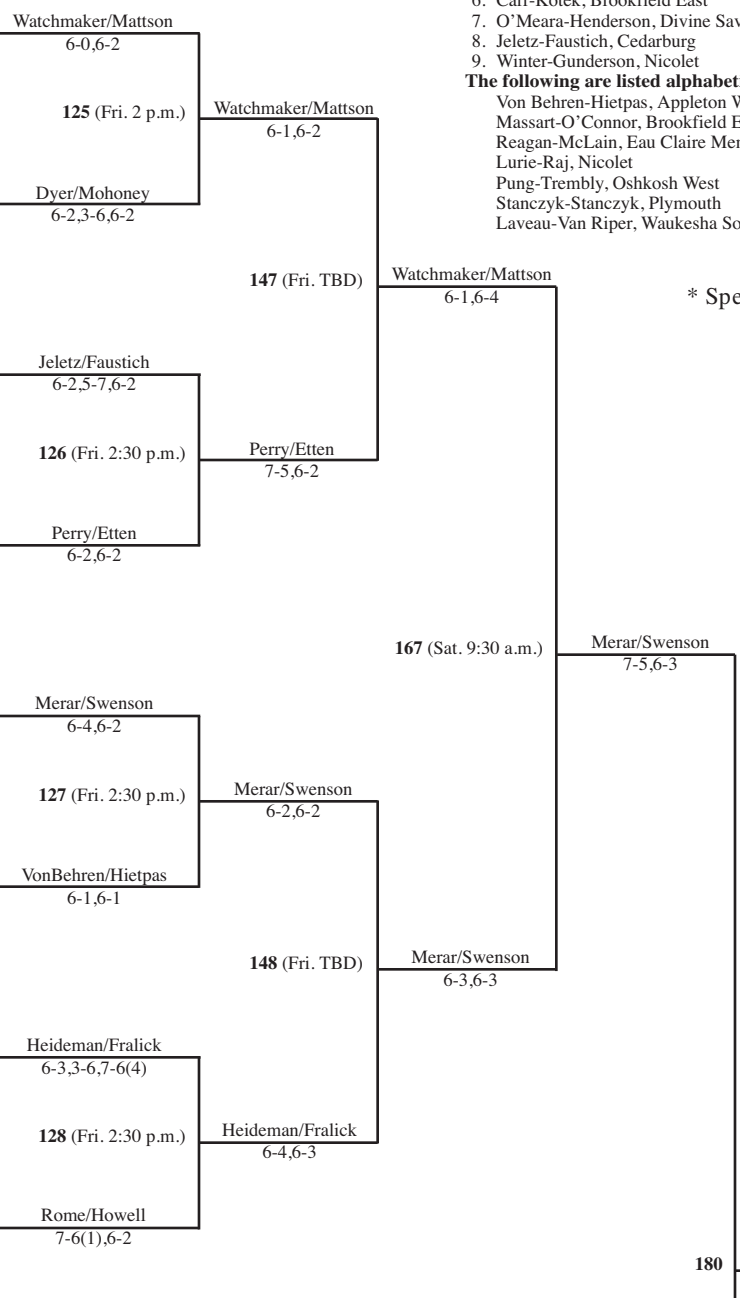

(Match times are approximate – players should report a minimum of 20 minutes prior to the listed time.)

SEEDED TEAMS

1. Watchmaker-Mattson, Homestead
  2. Robey-Woods, Divine Savior Holy Angels
  3. Davis-Chessman, Neenah
  4. Merar-Swenson, Homestead
  5. Heideman-Fralick, Rhinelander
  6. Carr-Kotek, Brookfield East
  7. O'Meara-Henderson, Divine Savior Holy Angels
  8. Jeletz-Faustich, Cedarburg
  9. Winter-Gundersen, Nicolet
2. **The following are listed alphabetically by school:**
3. Von Behren-Hietpas, Appleton West
   - Massart-O'Connor, Brookfield East
   - Reagan-McLain, Eau Claire Memorial
   - Lurie-Raj, Nicolet
   - Pung-Trembly, Oshkosh West
   - Stanczyk-Stanczyk, Plymouth
   - Laveau-Van Riper, Waukesha South

* Special Qualifiers

180 T.Robey/S.Woods
6-2, 6-3
Champion