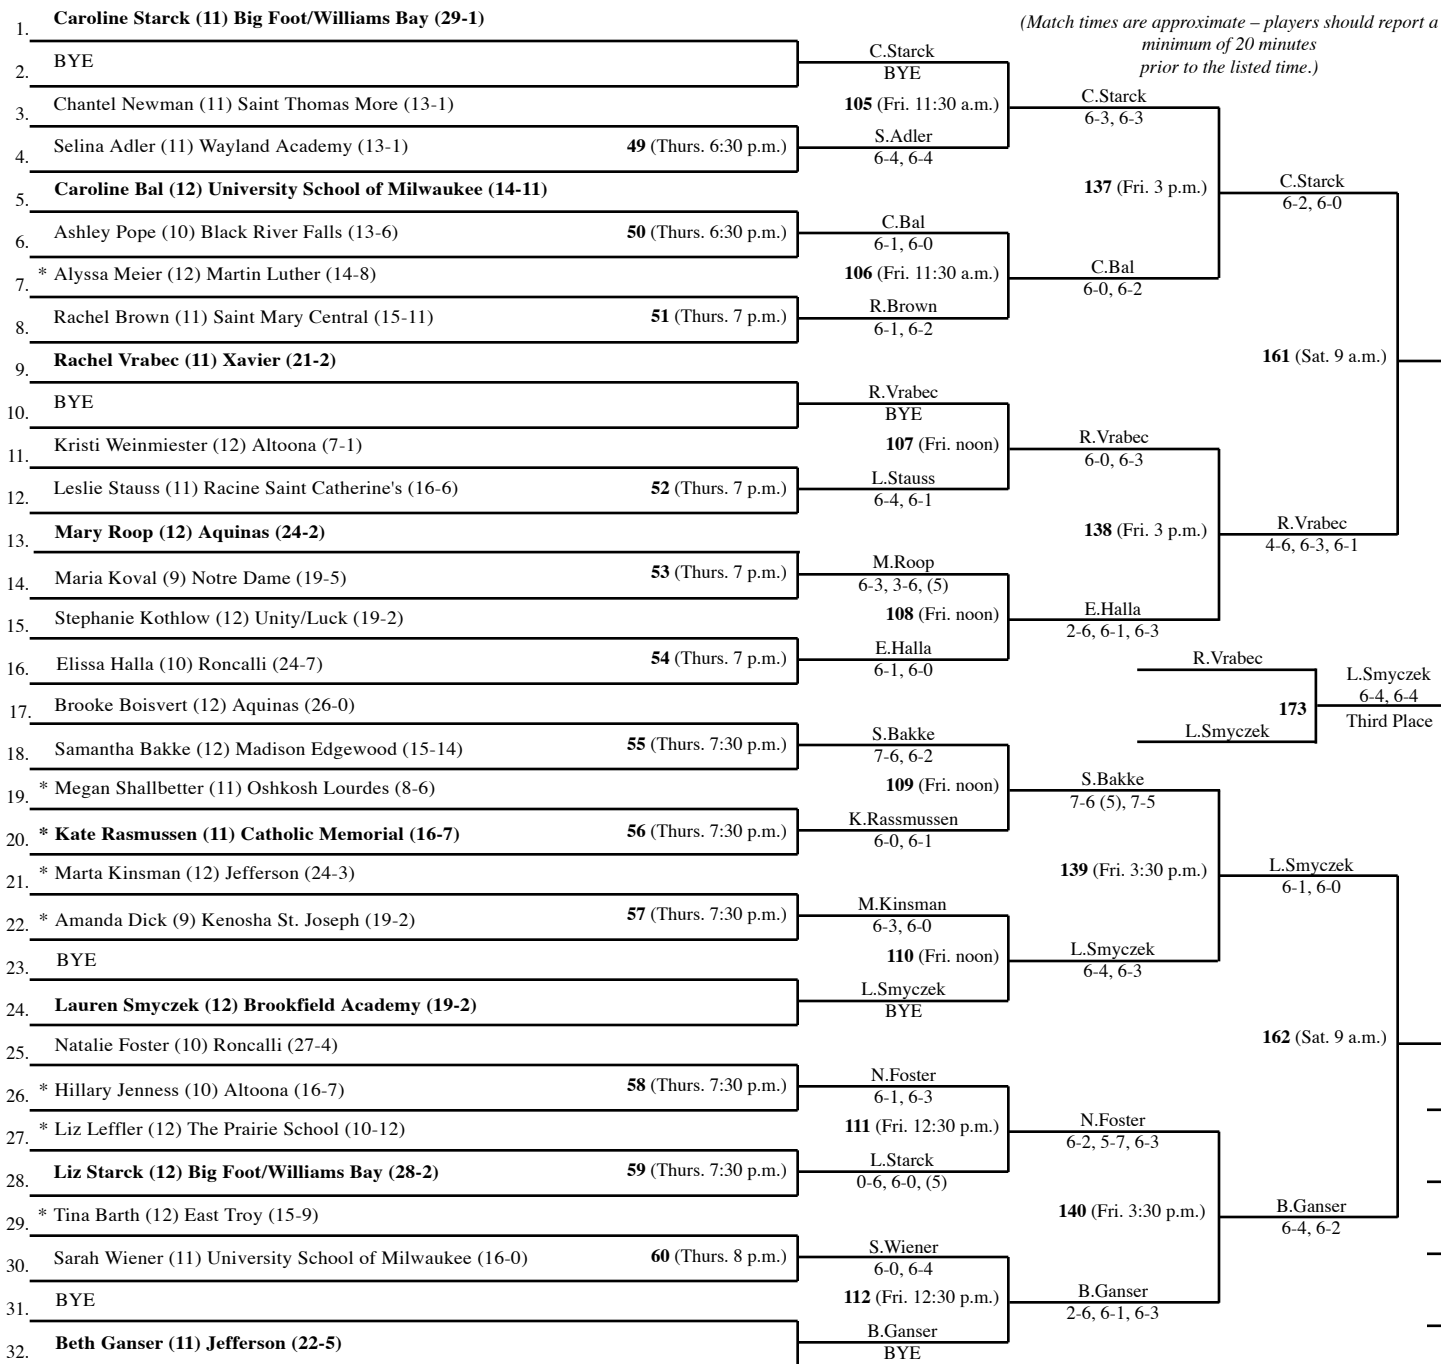

DIVISION 2 – SINGLES

SEEDED PLAYERS

1. Caroline Starck, Big Foot/Williams Bay
2. Beth Ganser, Jefferson
3. Lauren Smyczek, Brookfield Academy
4. Rachel Vrabec, Xavier

The following are listed alphabetically by school:

- Mary Roop, Aquinas
- Liz Starck, Big Foot/Williams Bay
- Kate Rasmussen, Catholic Memorial
- Caroline Bal, University School of Milwaukee

* Special Qualifiers