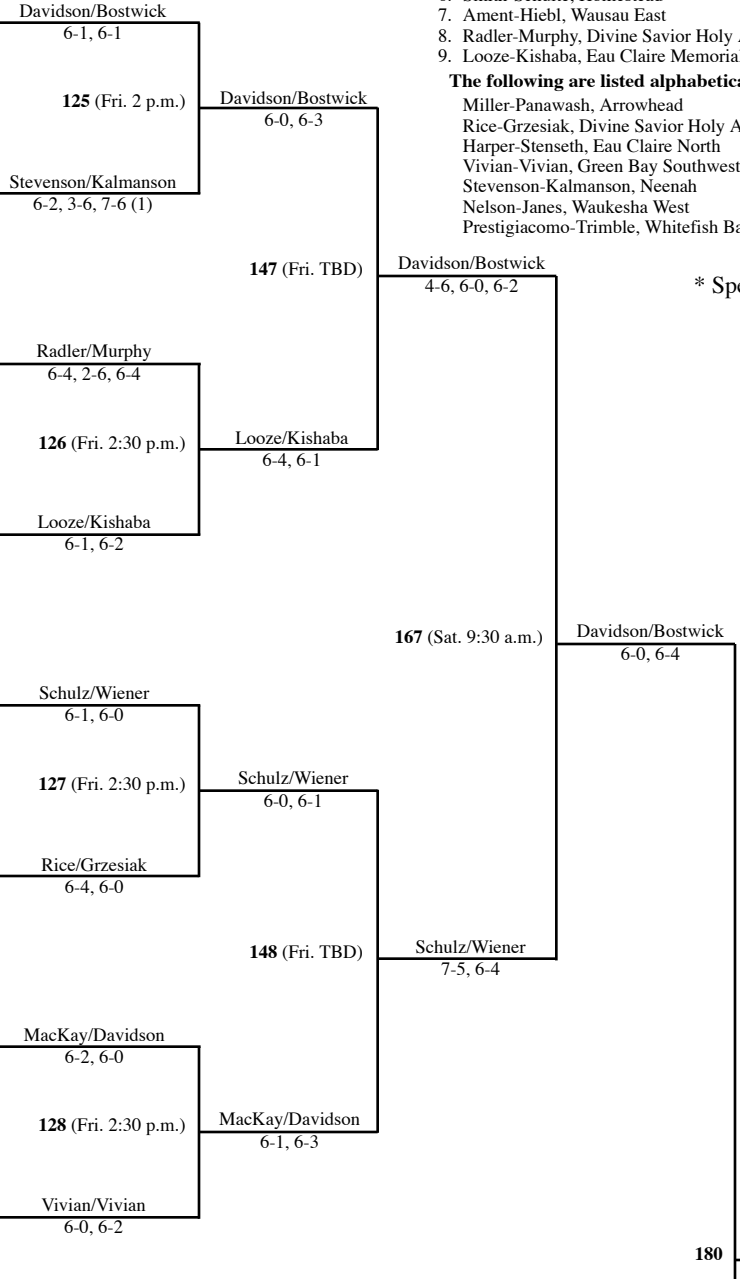

(Match times are approximate – players should report a minimum of 20 minutes prior to the listed time.)

SEEDED TEAMS

1. Davidson-Bostwick, Whitefish Bay
2. Hoy-Gryniewicz, Divine Savior Holy Angels
3. Nelson-Carswell, Brookfield Central
4. Schulz-Wiener, Homestead
5. Mackay-Davidson, Whitefish Bay
6. Smith-Schulte, Homestead
7. Ament-Hiebl, Wausau East
8. Radler-Murphy, Divine Savior Holy Angels
9. Looze-Kishaba, Eau Claire Memorial

The following are listed alphabetically by school:

- Miller-Panawash, Arrowhead
- Rice-Grzesiak, Divine Savior Holy Angels
- Harper-Stenseth, Eau Claire North
- Vivian-Vivian, Green Bay Southwest
- Stevenson-Kalmanson, Neenah
- Nelson-Janes, Waukesha West
- Prestigiacom-Trimble, Whitefish Bay

* Special Qualifiers

Nelson/Carswell
6-2, 6-4

180

Champion