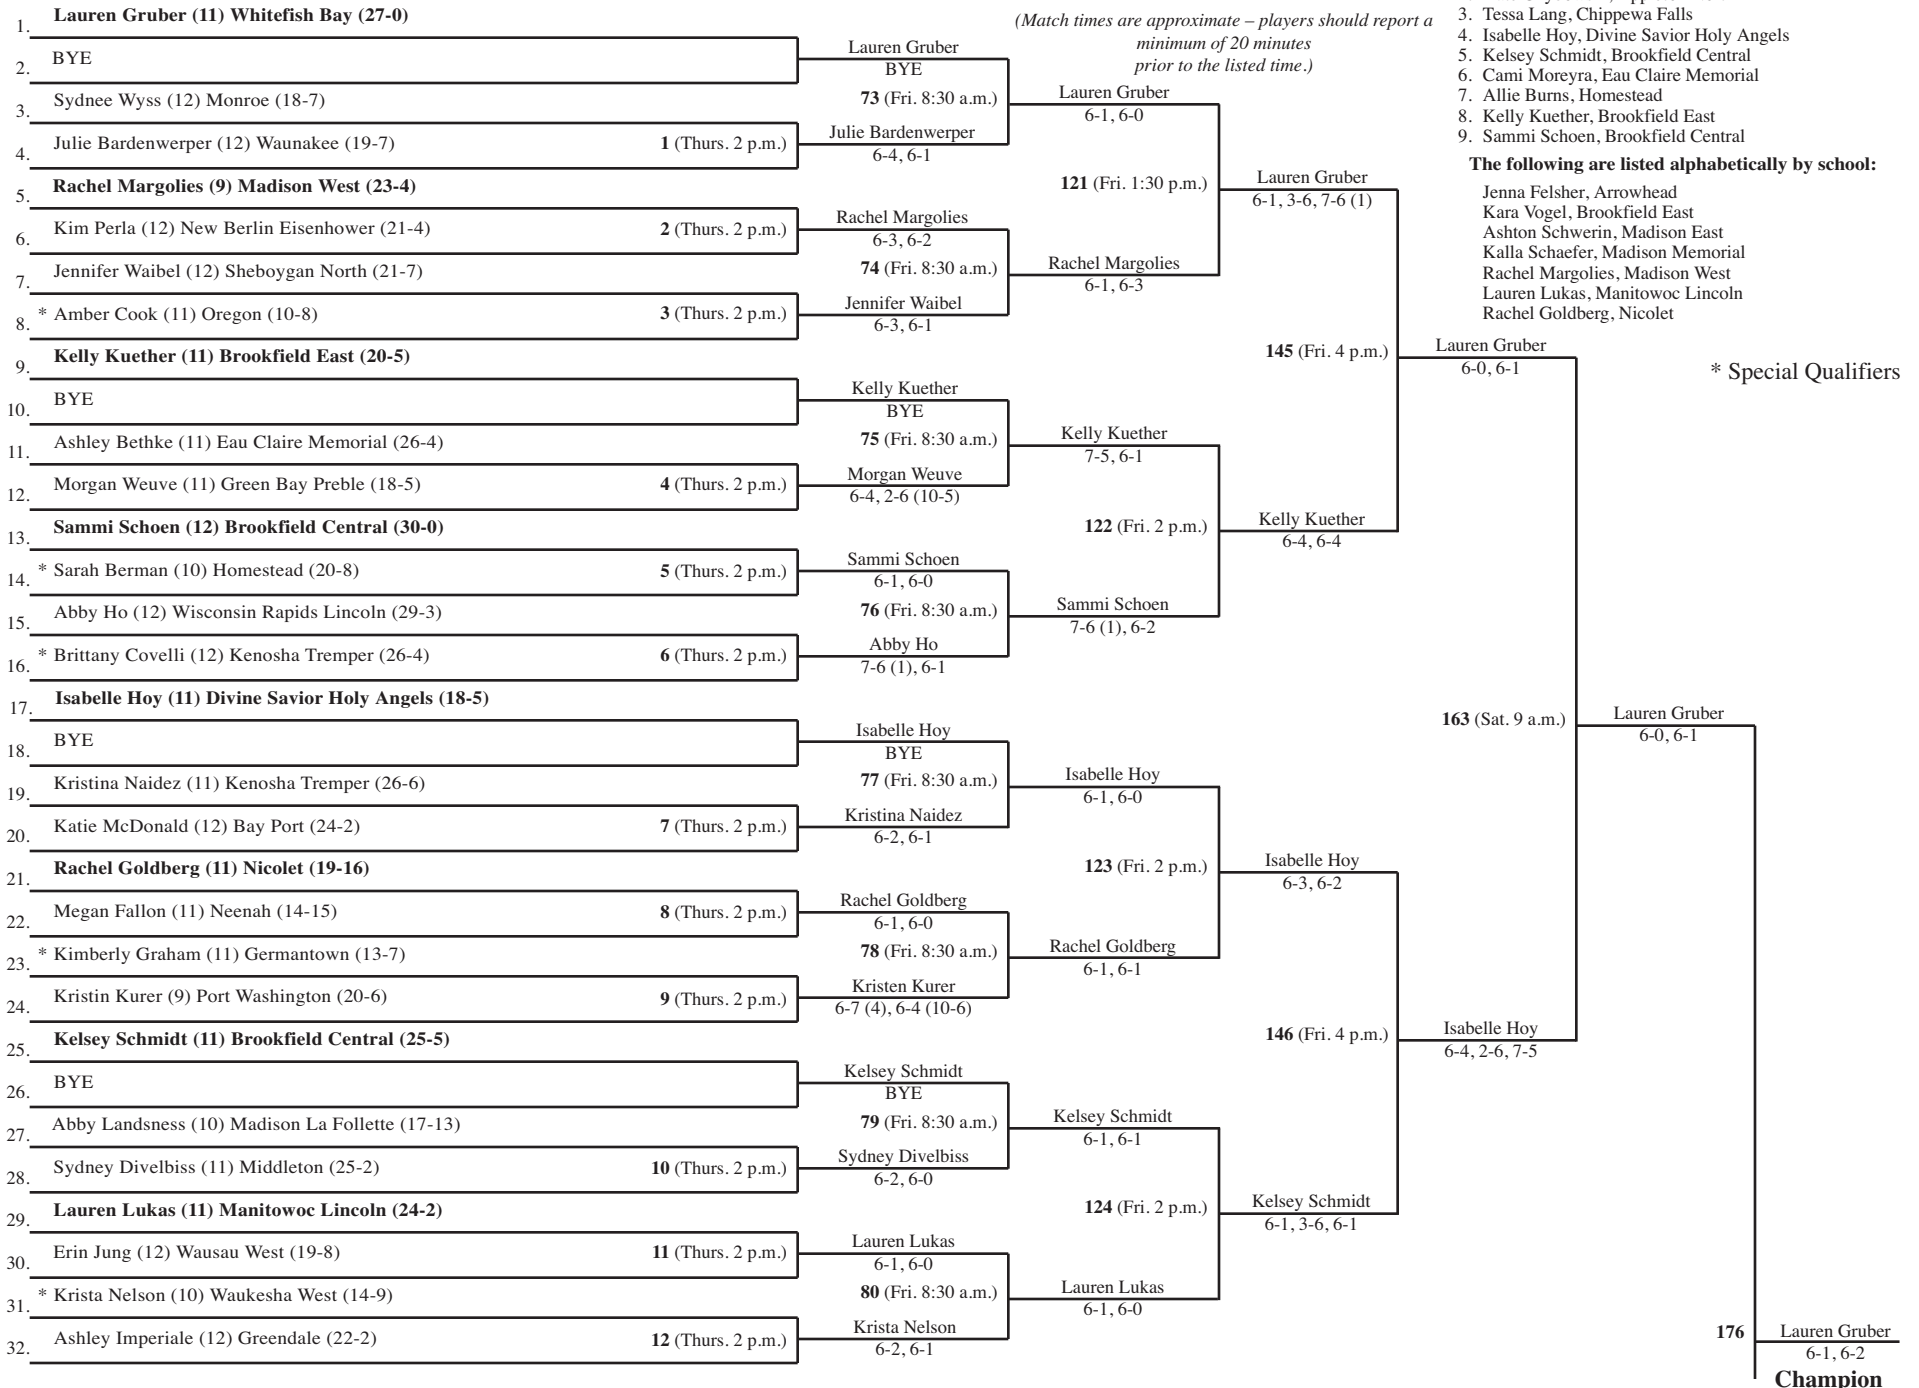

DIVISION 1 – SINGLES

SEEDED PLAYERS

1. Lauren Gruber, Whitefish Bay
2. Kate Chybowski, Appleton North
3. Tessa Lang, Chippewa Falls
4. Isabelle Hoy, Divine Savior Holy Angels
5. Kelsey Schmidt, Brookfield Central
6. Cami Moreyra, Eau Claire Memorial
7. Allie Burns, Homestead
8. Kelly Kuether, Brookfield East
9. Sammi Schoen, Brookfield Central

The following are listed alphabetically by school:

1. Jenna Felsher, Arrowhead
   Kara Vogel, Brookfield East
   Ashton Schwerin, Madison East
   Kalla Schaefer, Madison Memorial
   Rachel Margolies, Madison West
   Lauren Lukas, Manitowoc Lincoln
   Rachel Goldberg, Nicolet

(Match times are approximate – players should report a minimum of 20 minutes prior to the listed time.)

* Special Qualifiers

Champion