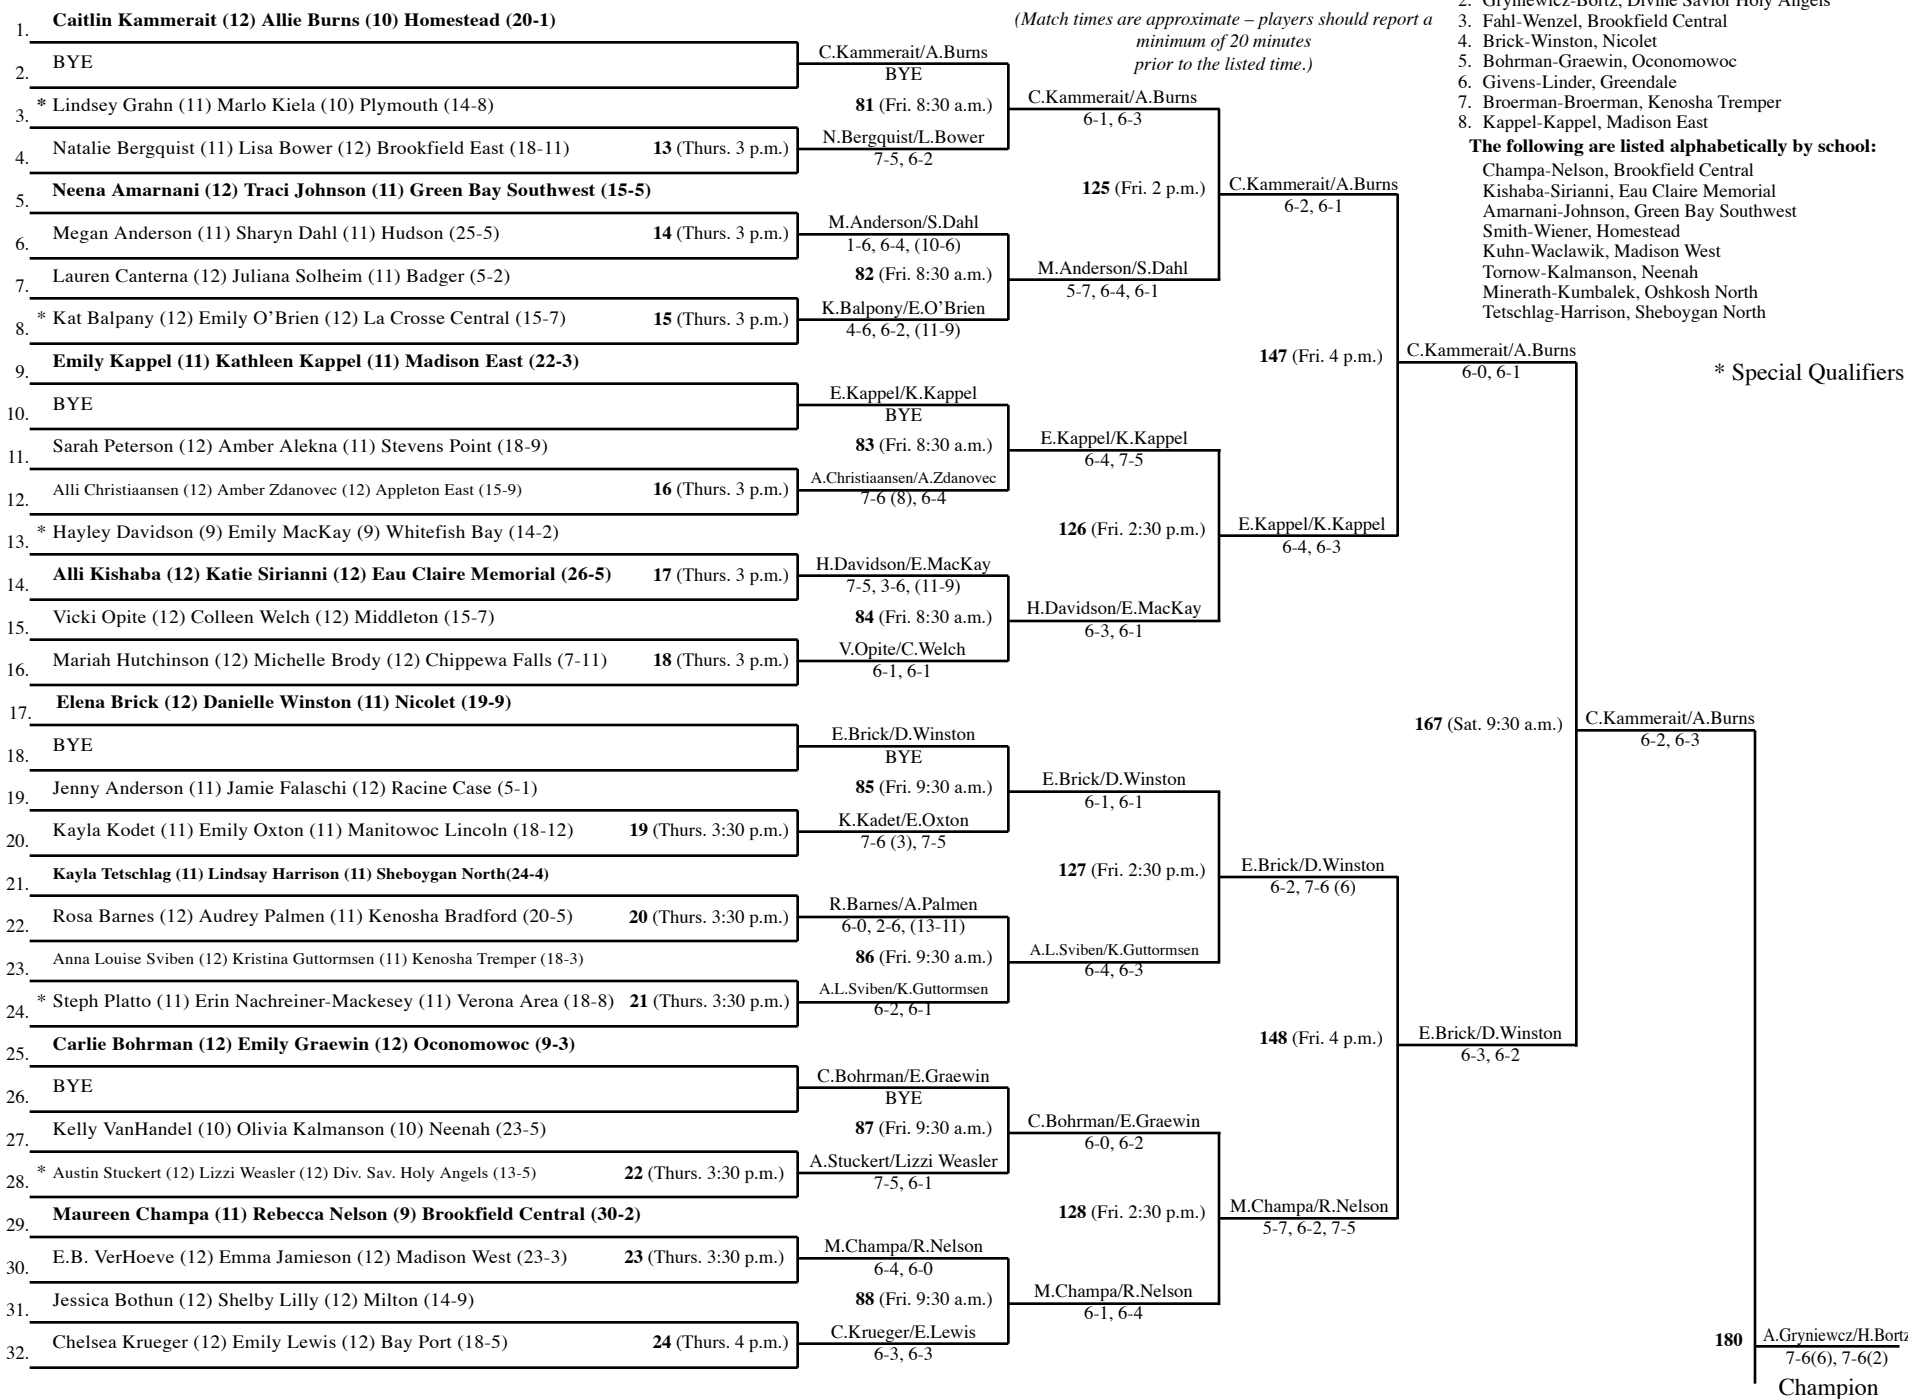

DIVISION 1 – DOUBLES

SEEDED TEAMS

1. Kammerait-Burns, Homestead
2. Gryniewicz-Bortz, Divine Savior Holy Angels
3. Fahl-Wenzel, Brookfield Central
4. Brick-Winston, Nicolet
5. Bohrman-Graewin, Oconomowoc
6. Givens-Linder, Greendale
7. Broerman-Broerman, Kenosha Tremper
8. Kappel-Kappel, Madison East

The following are listed alphabetically by school:

- Champa-Nelson, Brookfield Central
- Kishaba-Sirianni, Eau Claire Memorial
- Amarnani-Johnson, Green Bay Southwest
- Smith-Wiener, Homestead
- Kuhn-Waclawik, Madison West
- Tornow-Kalmanson, Neenah
- Minerath-Kumbalek, Oshkosh North
- Tetschlag-Harrison, Sheboygan North

(Match times are approximate – players should report a minimum of 20 minutes prior to the listed time.)

* Special Qualifiers