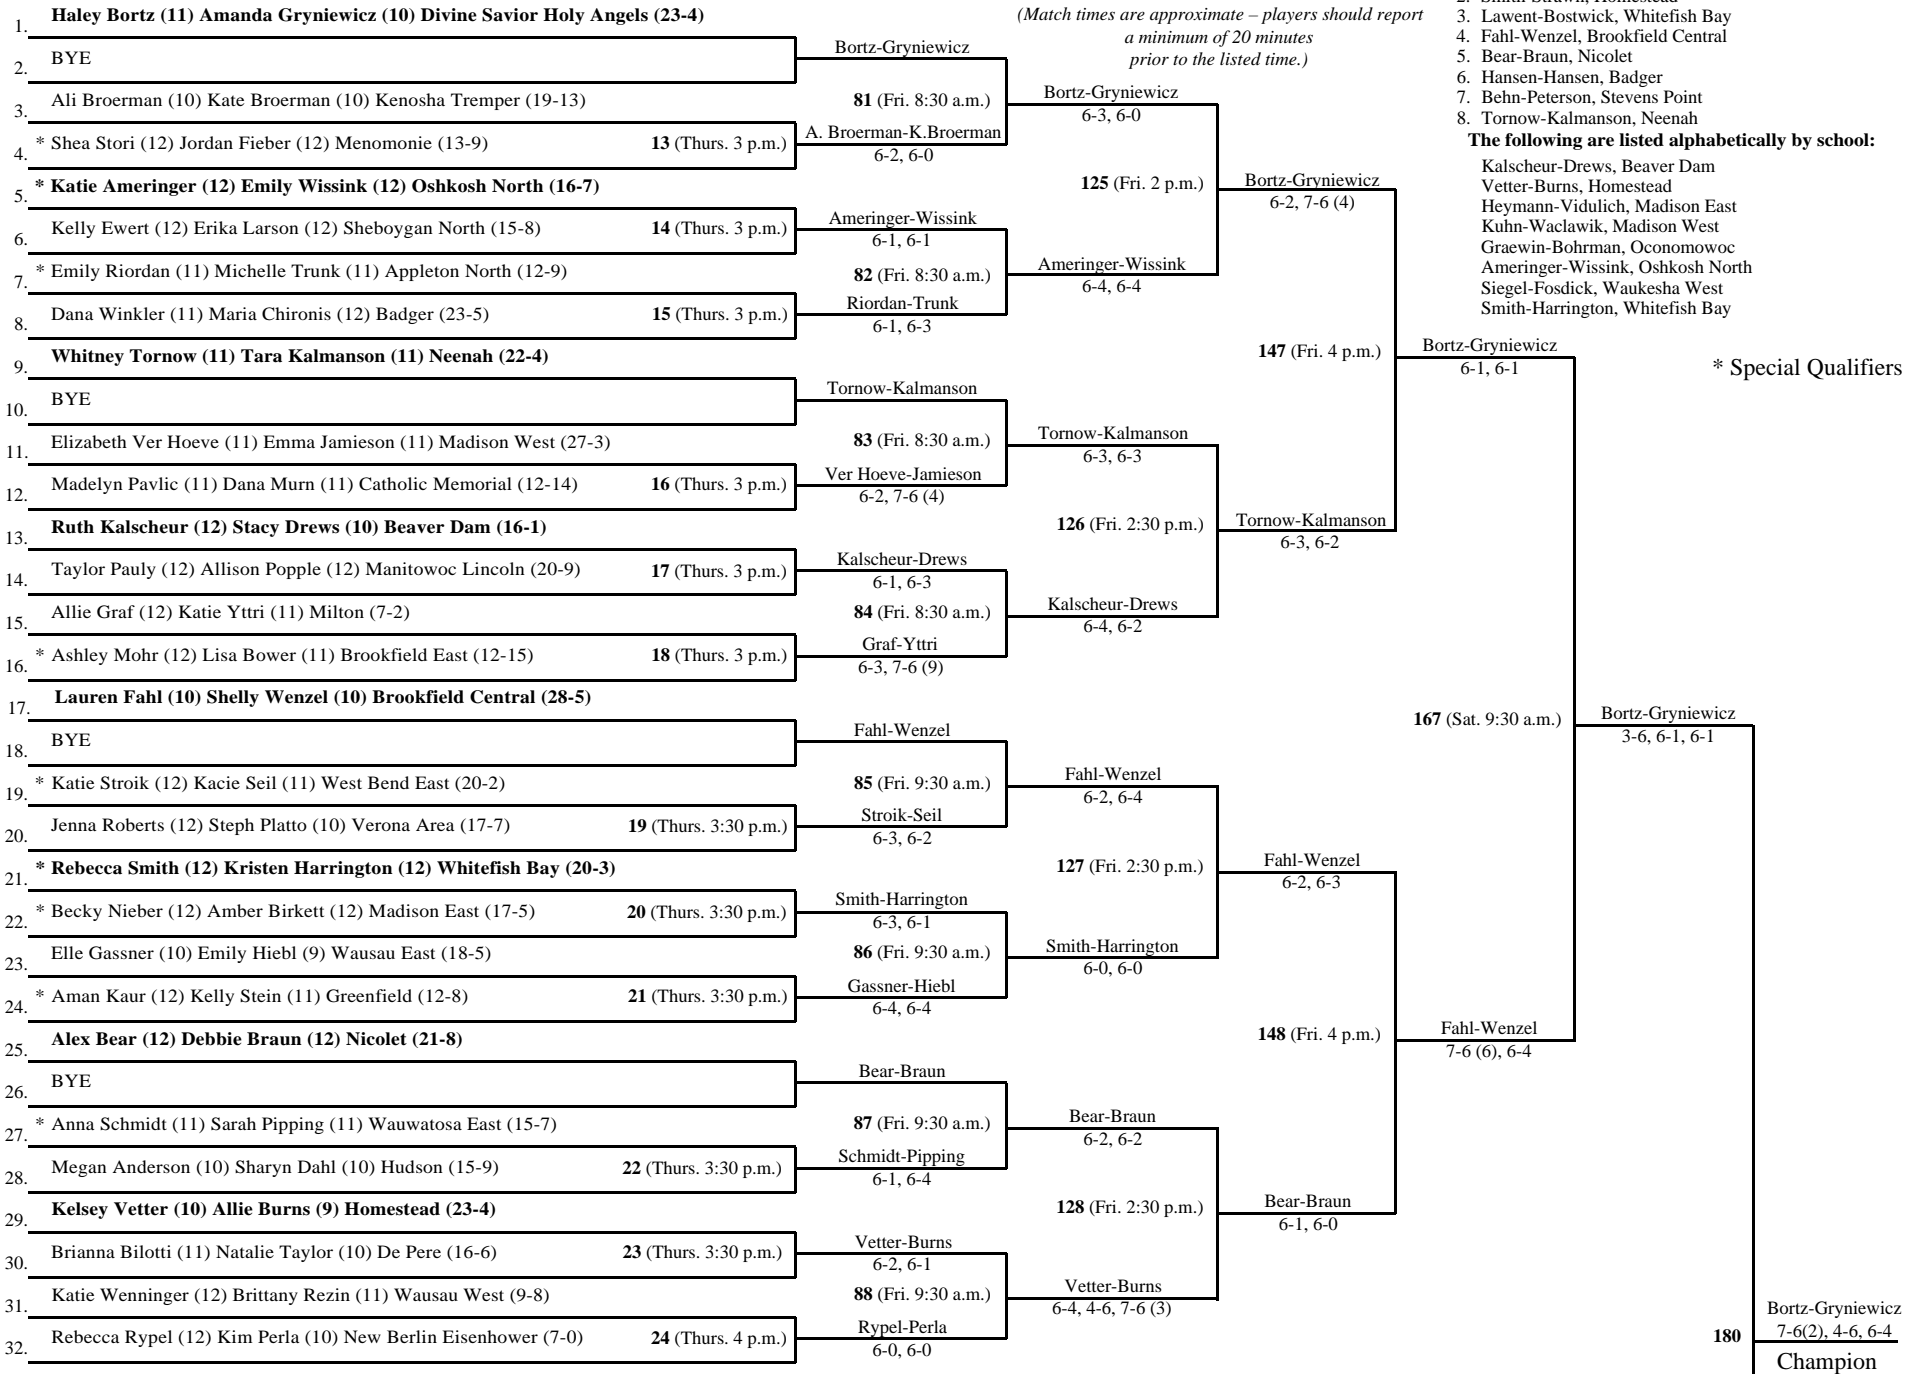

DIVISION 1 – DOUBLES

SEEDED TEAMS

1. Bortz-Gryniewicz, Divine Savior Holy Angels
2. Smith-Strawn, Homestead
3. Lawent-Bostwick, Whitefish Bay
4. Fahl-Wenzel, Brookfield Central
5. Bear-Braun, Nicolet
6. Hansen-Hansen, Badger
7. Behn-Peterson, Stevens Point
8. Tornow-Kalmanson, Neenah

The following are listed alphabetically by school:

- Kalscheur-Drews, Beaver Dam
- Vetter-Burns, Homestead
- Heymann-Vidulich, Madison East
- Kuhn-Waclawik, Madison West
- Graewin-Bohrman, Oconomowoc
- Ameringer-Wissink, Oshkosh North
- Siegel-Fosdick, Waukesha West
- Smith-Harrington, Whitefish Bay