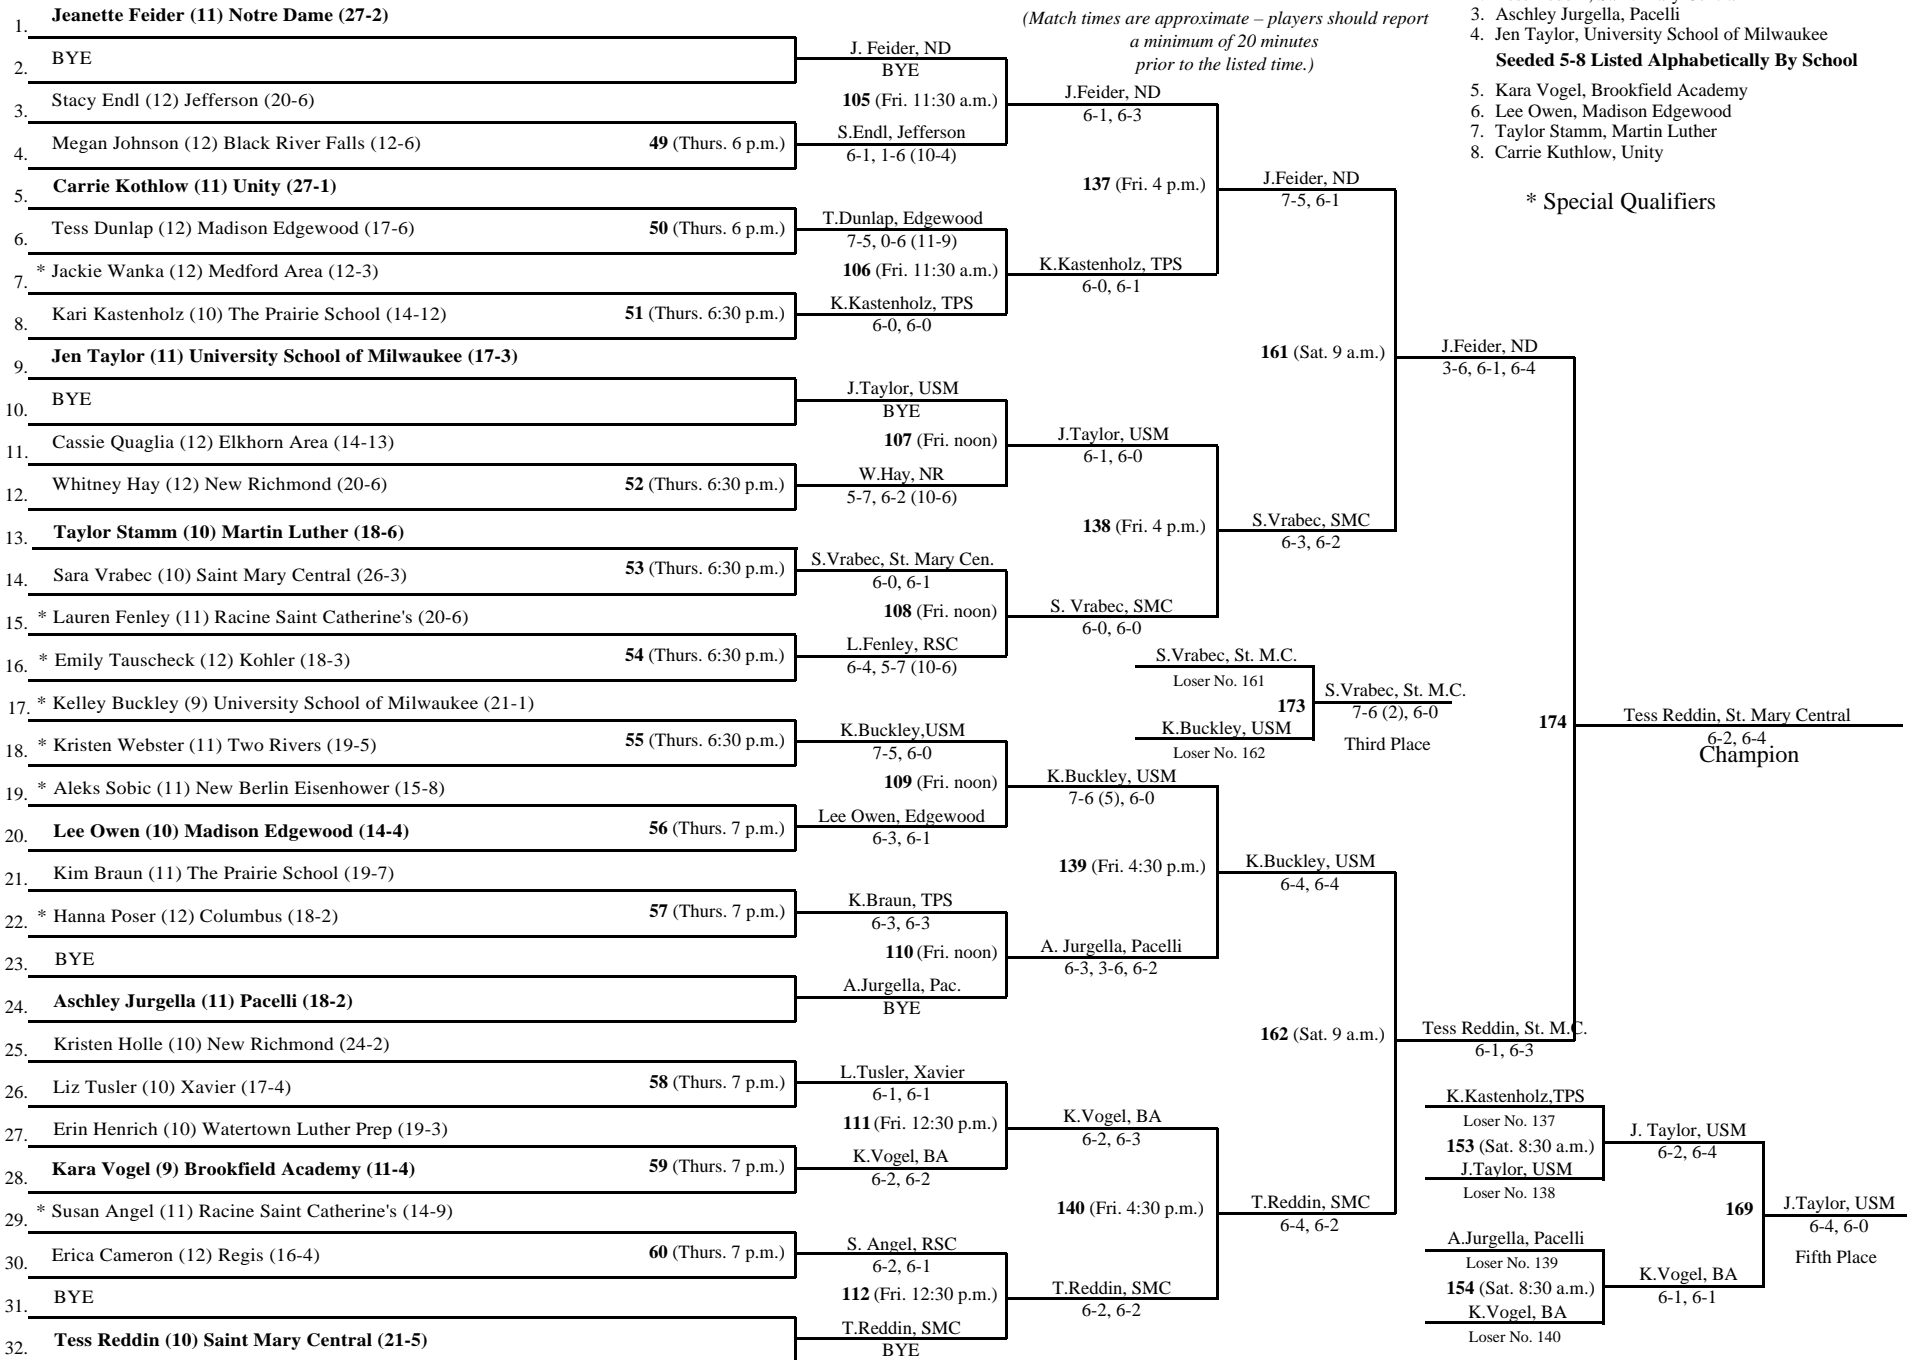

DIVISION 2 – SINGLES

SEEDED PLAYERS

- Jeanette Feider, Notre Dame
- Tess Reddin, Saint Mary Central
- Aschley Jurgella, Pacelli
- Jen Taylor, University School of Milwaukee
- Kara Vogel, Brookfield Academy
- Lee Owen, Madison Edgewood
- Taylor Stamm, Martin Luther
- Carrie Kuthlow, Unity

Seeded 5-8 Listed Alphabetically By School

* Special Qualifiers