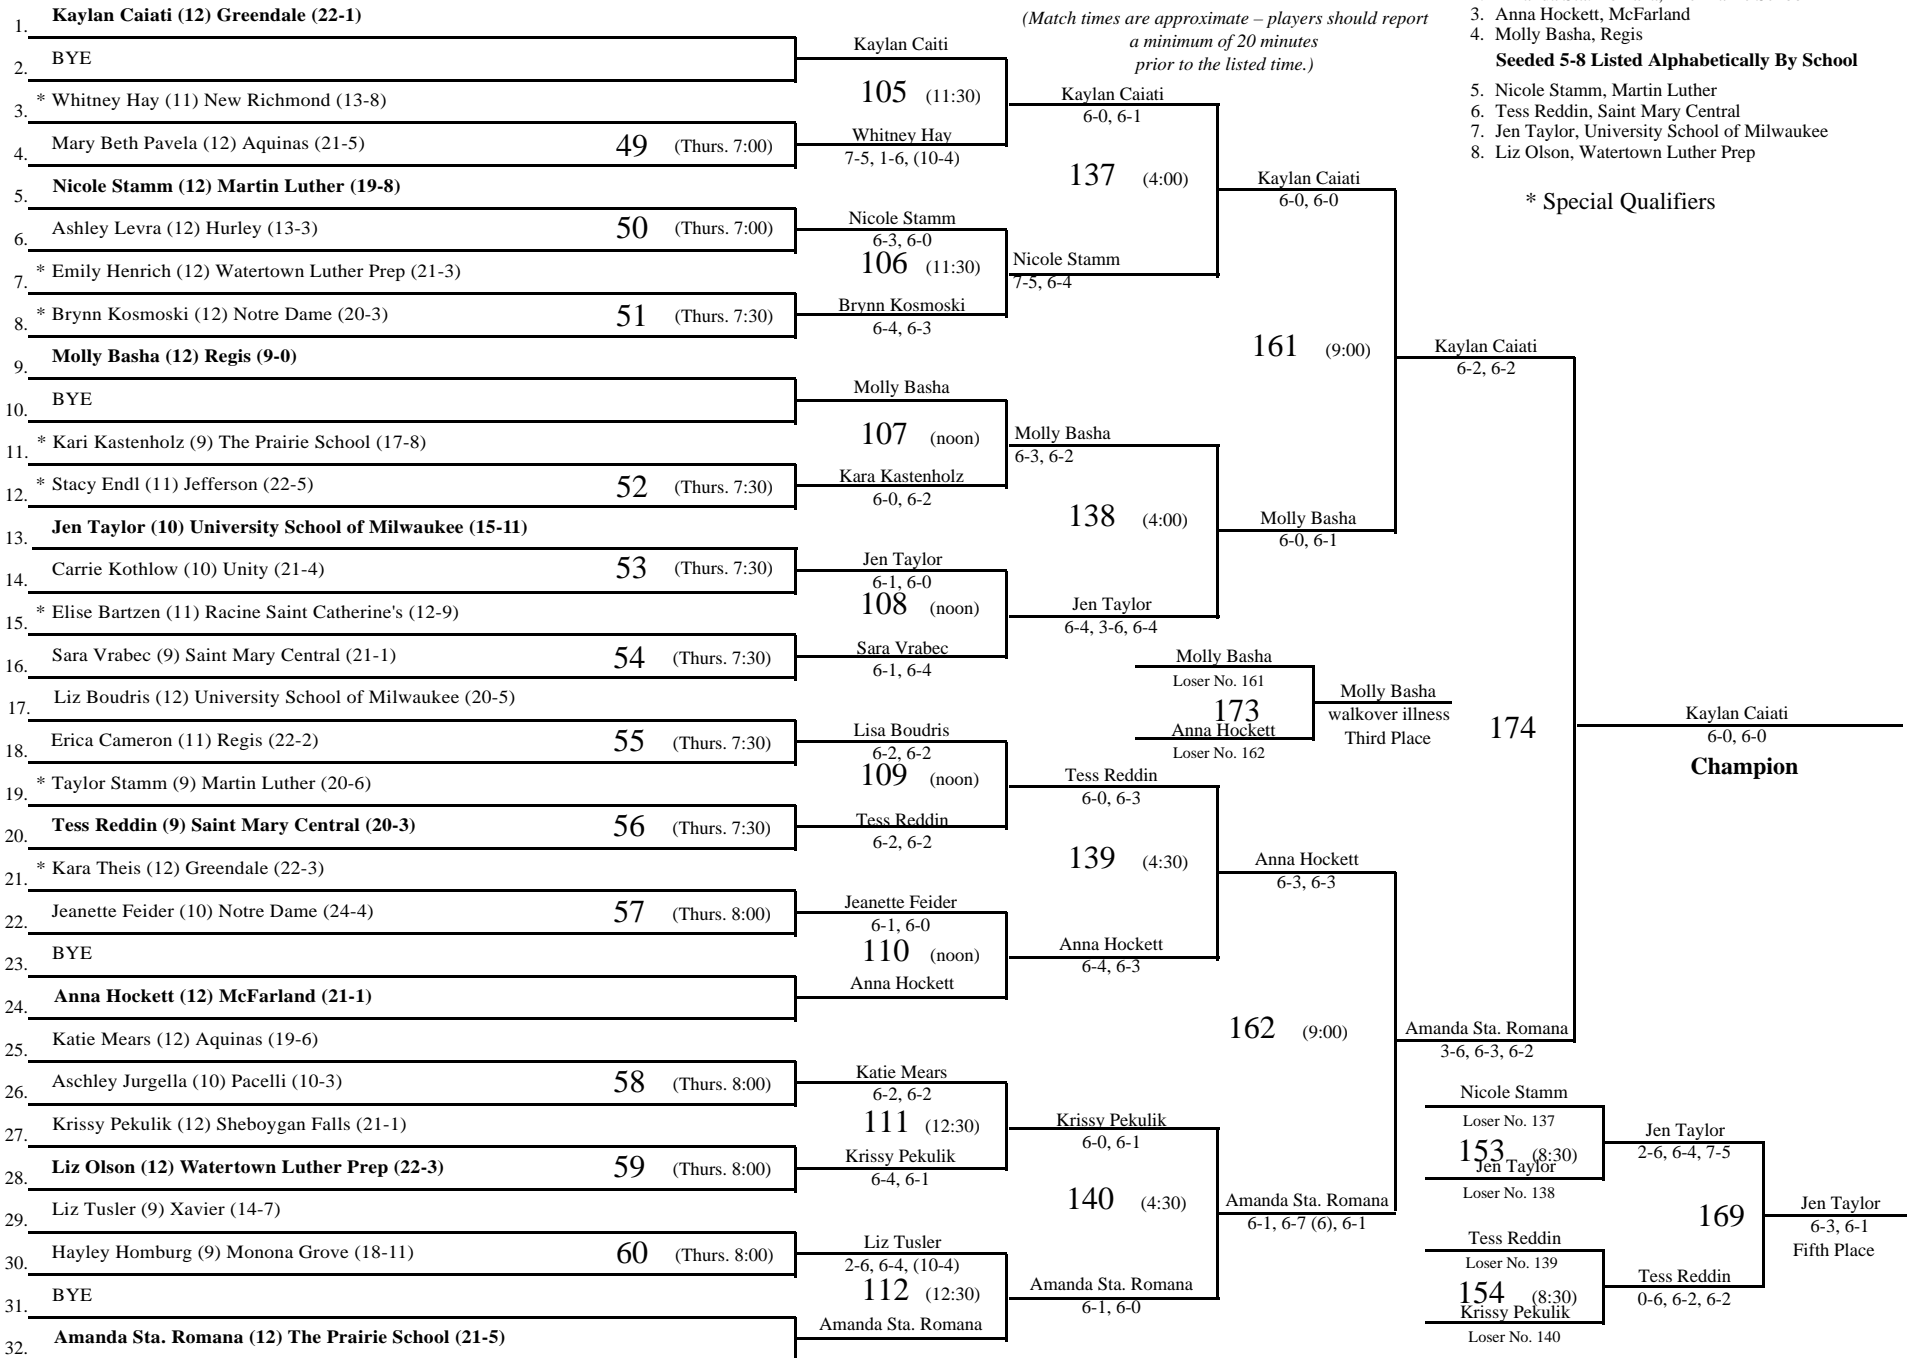

DIVISION 2 – SINGLES

SEEDED PLAYERS/SECTIONAL WINNERS

1. Kaylan Caiati, Greendale
2. Amanda Sta. Romana, The Prairie School
3. Anna Hockett, McFarland
4. Molly Basha, Regis

Seeded 5-8 Listed Alphabetically By School

Champion

Fifth Place