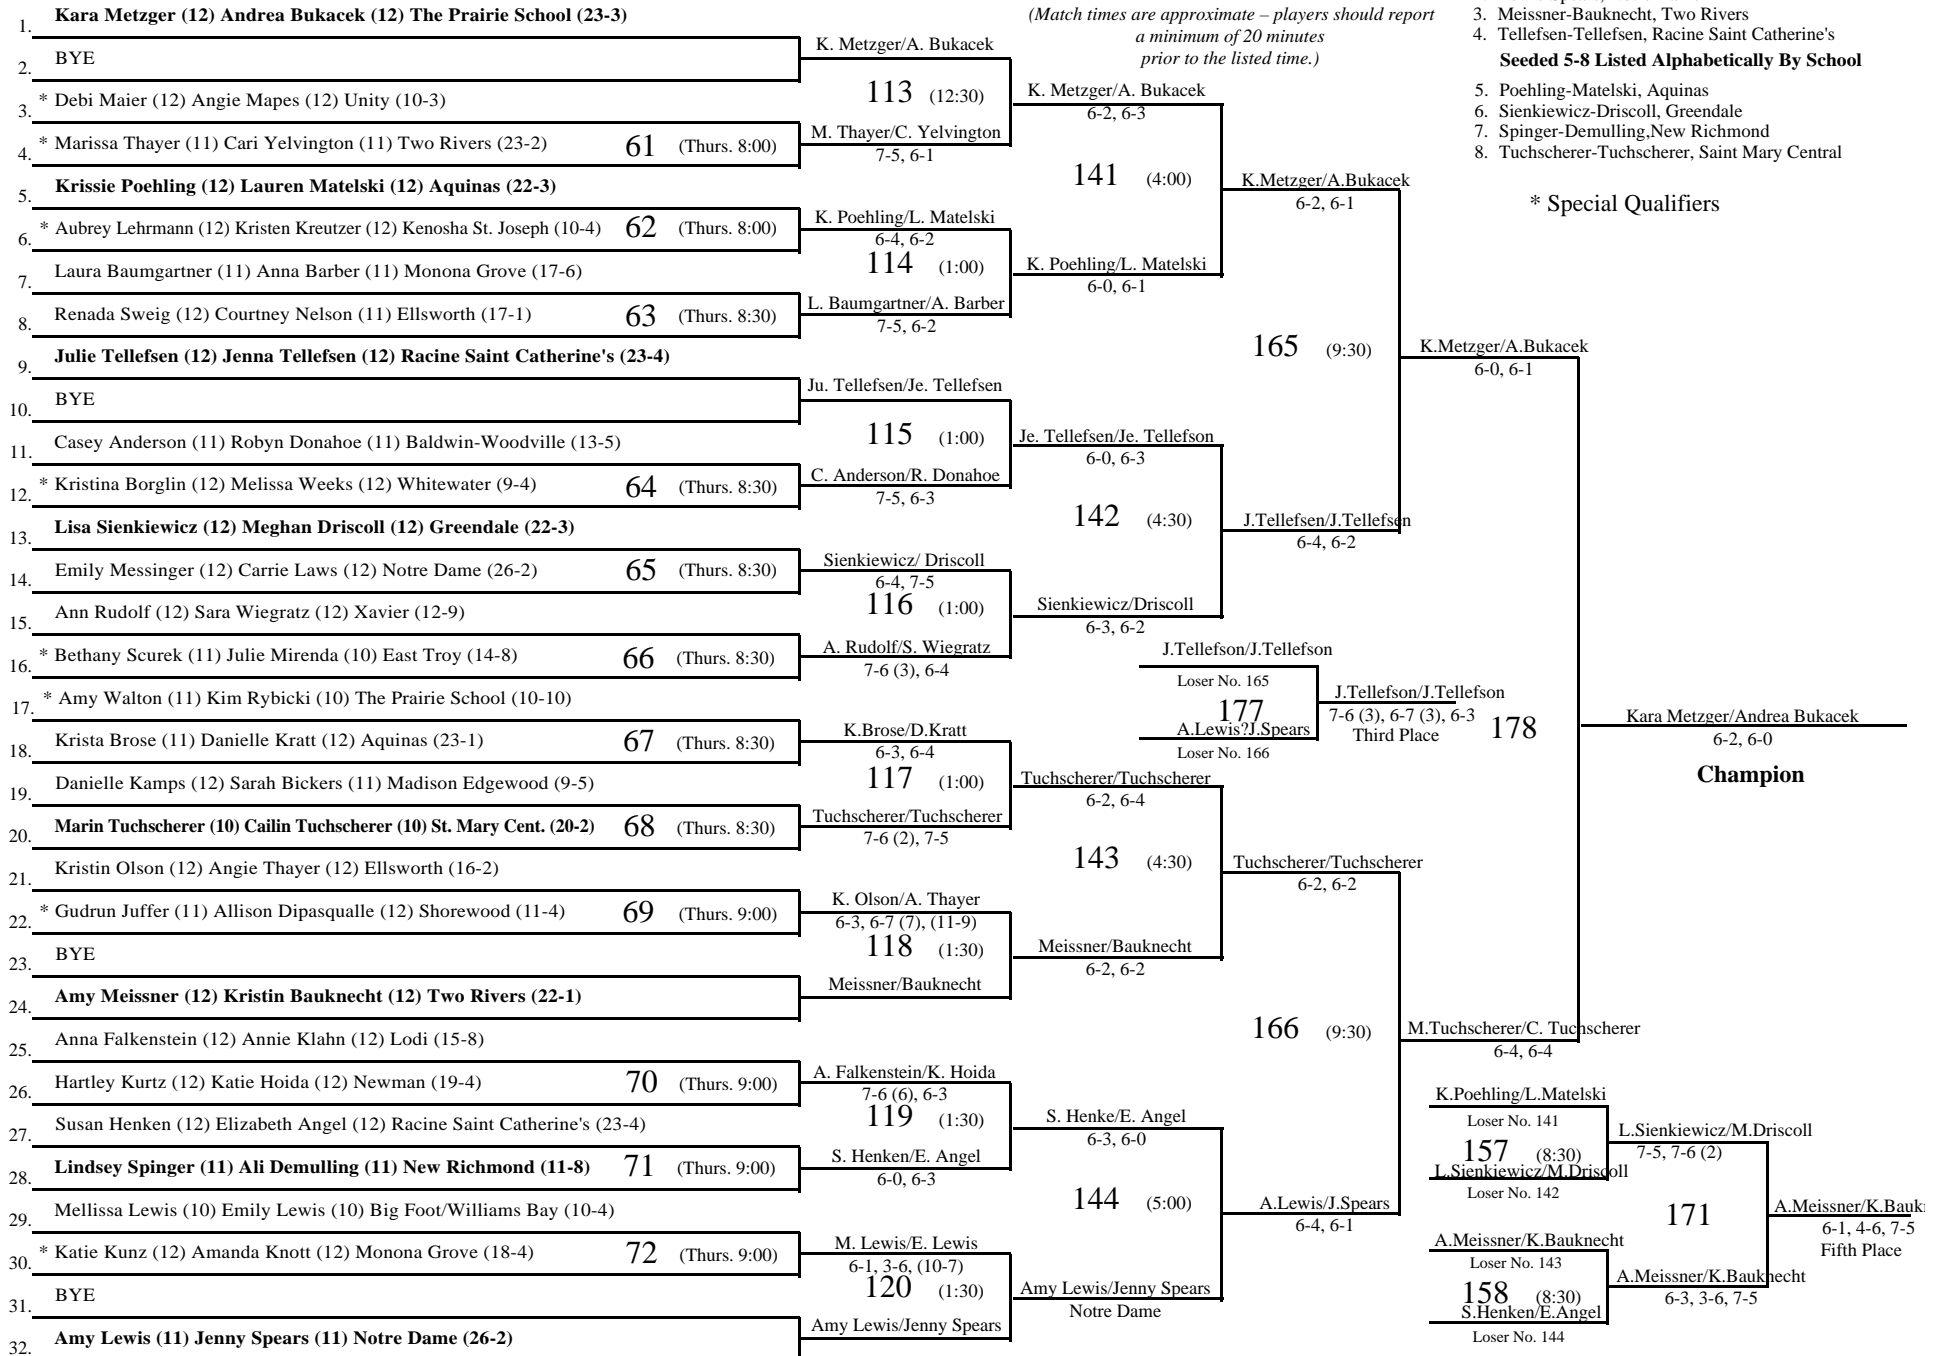

DIVISION 2 – DOUBLES

SEEDED TEAMS/SECTIONAL WINNERS

1. Metzger-Bukacek, The Prairie School
  2. Lewis-Spears, Notre Dame
  3. Meissner-Bauknecht, Two Rivers
  4. Tellefsen-Tellefsen, Racine Saint Catherine's
2. **Seeded 5-8 Listed Alphabetically By School**
5. Poehling-Matelski, Aquinas
  6. Sienkiewicz-Driscoll, Greendale
  7. Spinger-Demulling, New Richmond
  8. Tuchscherer-Tuchscherer, Saint Mary Central

(Match times are approximate – players should report a minimum of 20 minutes prior to the listed time.)

* Special Qualifiers