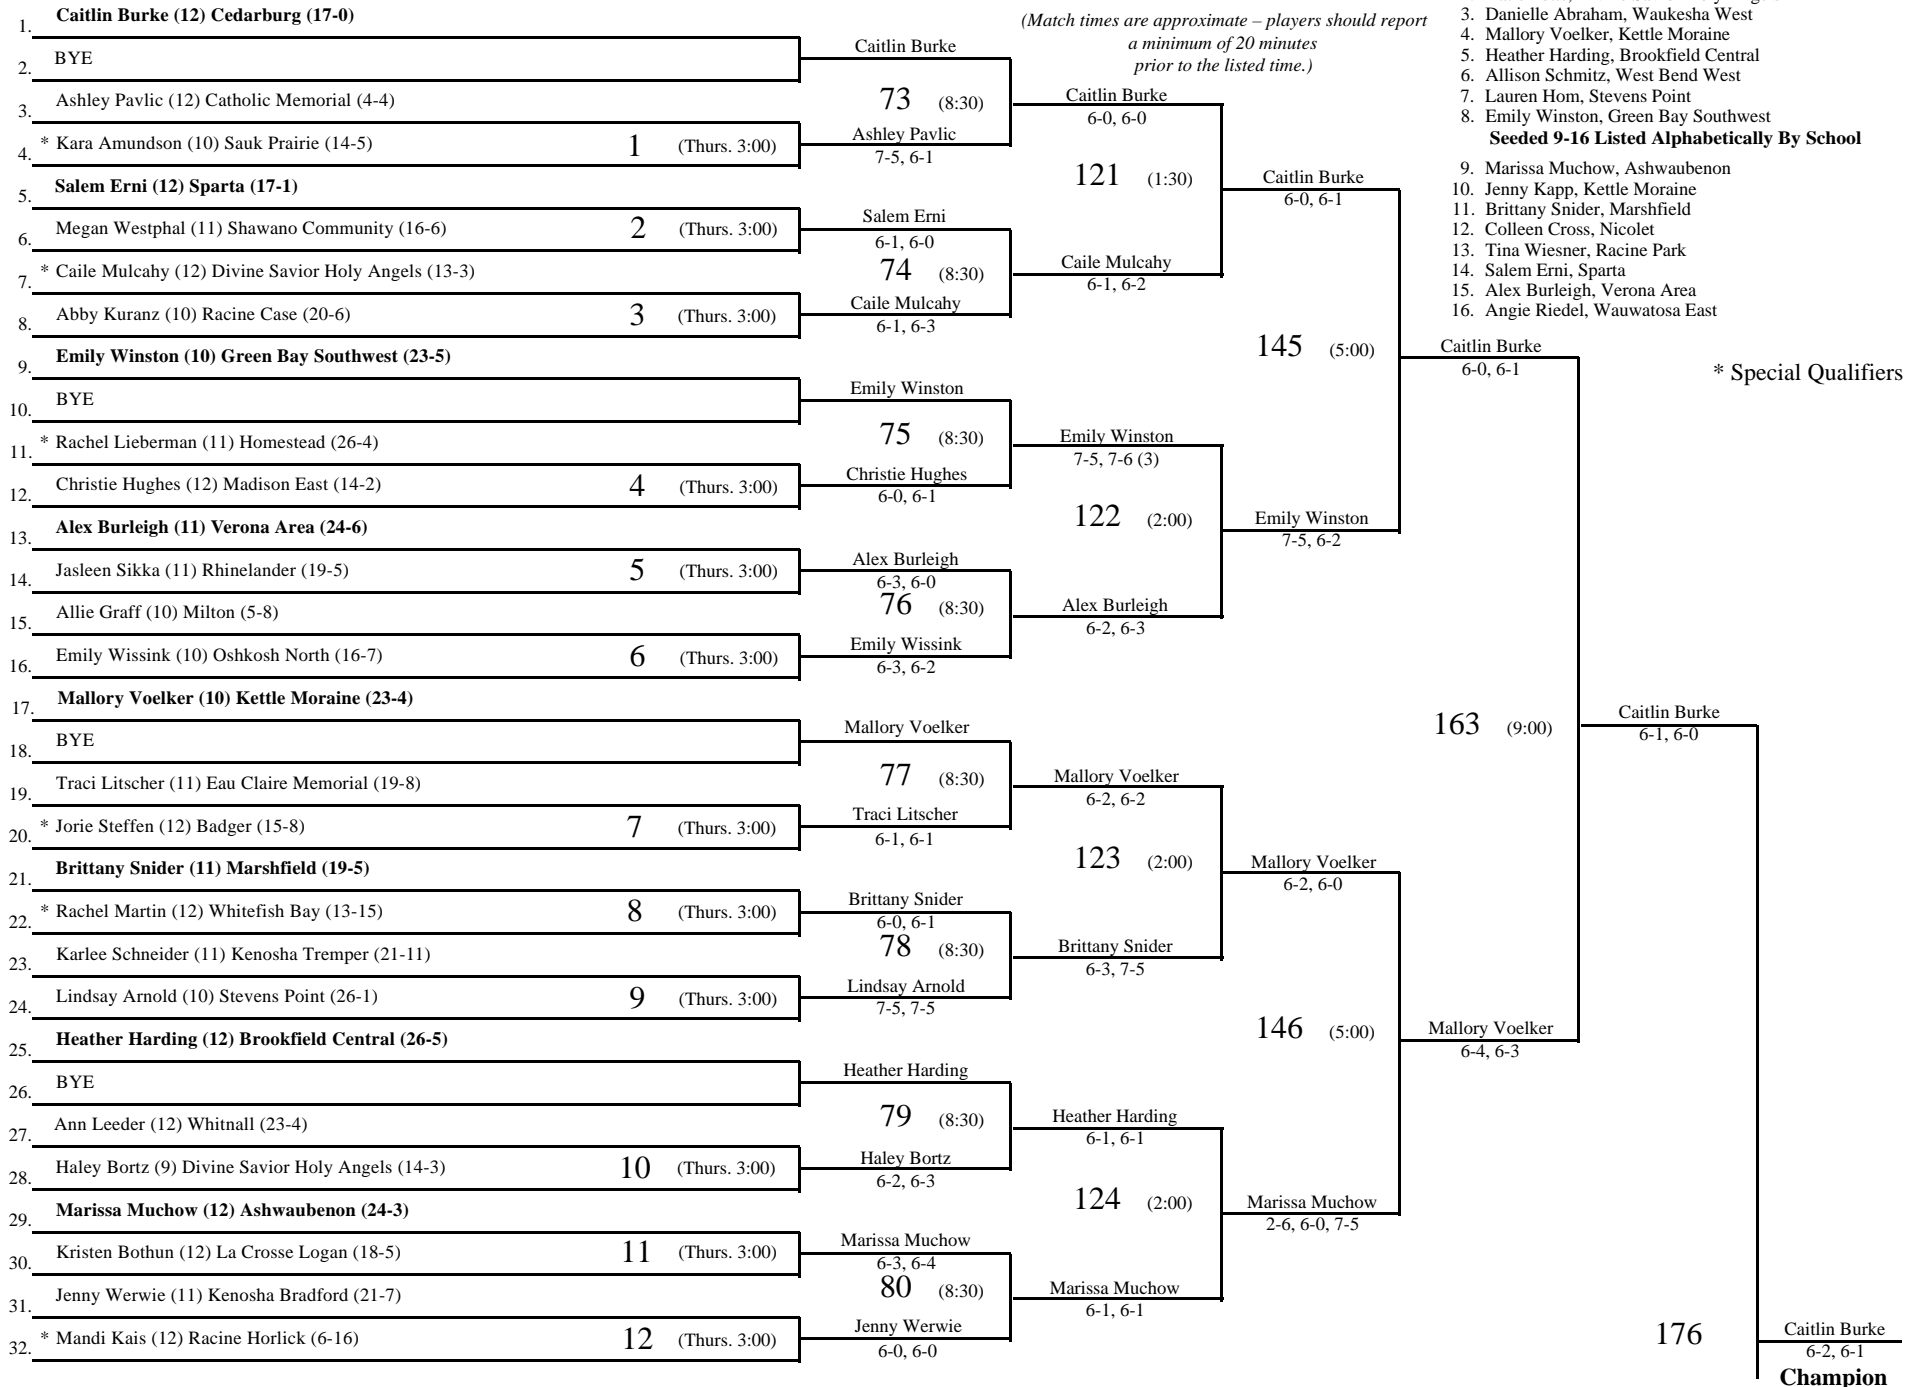

DIVISION 1 – SINGLES

SEEDED PLAYERS/SECTIONAL WINNERS

1. Caitlin Burke, Cedarburg
2. Katie Potts, Divine Savior Holy Angels
3. Danielle Abraham, Waukesha West
4. Mallory Voelker, Kettle Moraine
5. Heather Harding, Brookfield Central
6. Allison Schmitz, West Bend West
7. Lauren Hom, Stevens Point
8. Emily Winston, Green Bay Southwest
9. **Seeded 9-16 Listed Alphabetically By School**
9. Marissa Muchow, Ashwaubenon
10. Jenny Kapp, Kettle Moraine
11. Brittany Snider, Marshfield
12. Colleen Cross, Nicolet
13. Tina Wiesner, Racine Park
14. Salem Erni, Sparta
15. Alex Burleigh, Verona Area
16. Angie Riedel, Wauwatosa East

(Match times are approximate – players should report a minimum of 20 minutes prior to the listed time.)

Champion