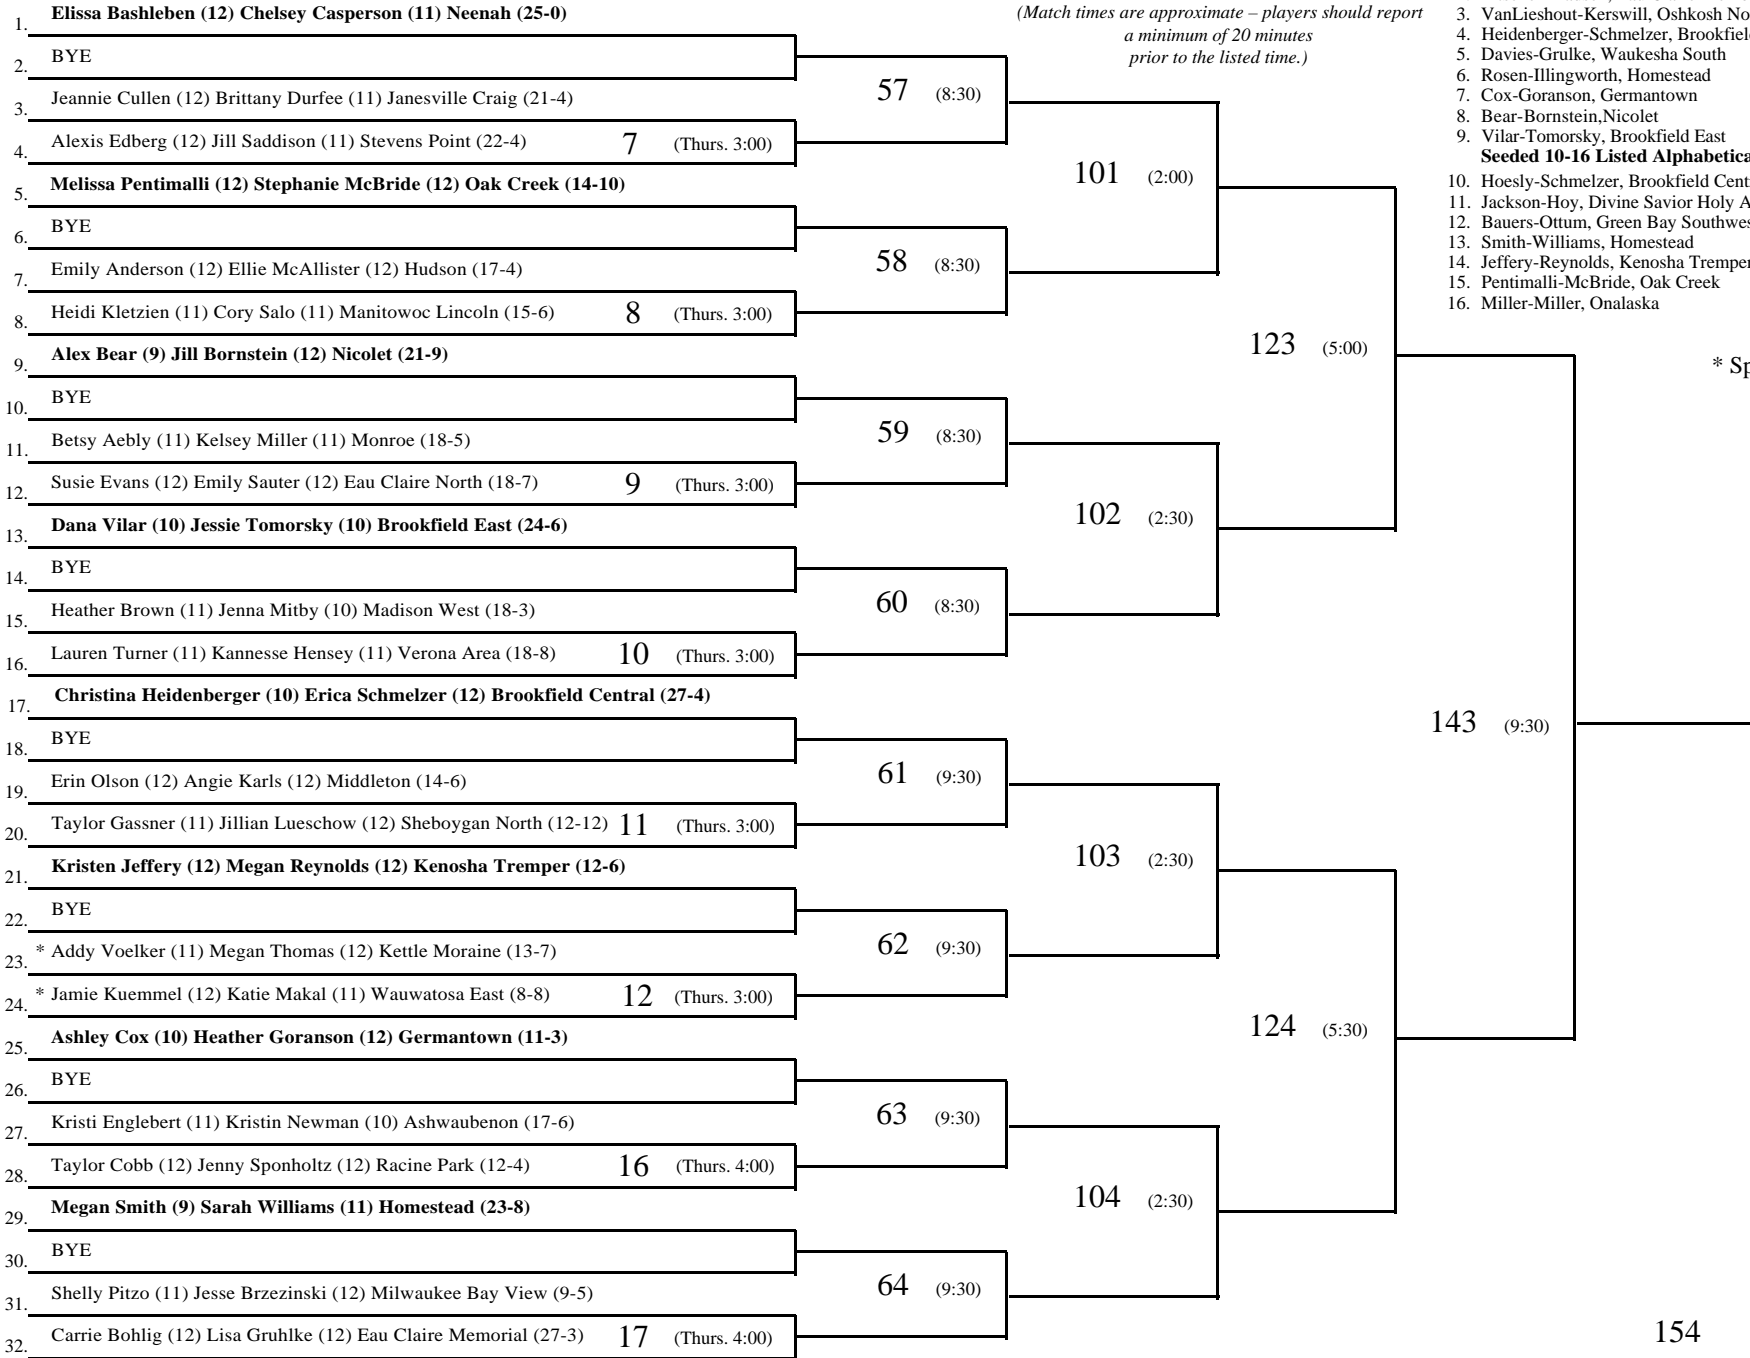

DIVISION 1 – DOUBLES

(Match times are approximate – players should report a minimum of 20 minutes prior to the listed time.)

SEEDED TEAMS/SECTIONAL WINNERS

1. Bashleben-Casperson, Neenah
2. Litscher-Madsen, Eau Claire Memorial
3. VanLieshout-Kerswill, Oshkosh North
4. Heidenberger-Schmelzer, Brookfield Central
5. Davies-Grulke, Waukesha South
6. Rosen-Iltingworth, Homestead
7. Cox-Goranson, Germantown
8. Bear-Bornstein, Nicolet
9. Vilar-Tomorsky, Brookfield East
- Seeded 10-16 Listed Alphabetically By School**
10. Hoesly-Schmelzer, Brookfield Central
11. Jackson-Hoy, Divine Savior Holy Angels
12. Bauers-Ottum, Green Bay Southwest
13. Smith-Williams, Homestead
14. Jeffery-Reynolds, Kenosha Tremper
15. Pentimalli-McBride, Oak Creek
16. Miller-Miller, Onalaska

* Special Qualifiers

154

Champion