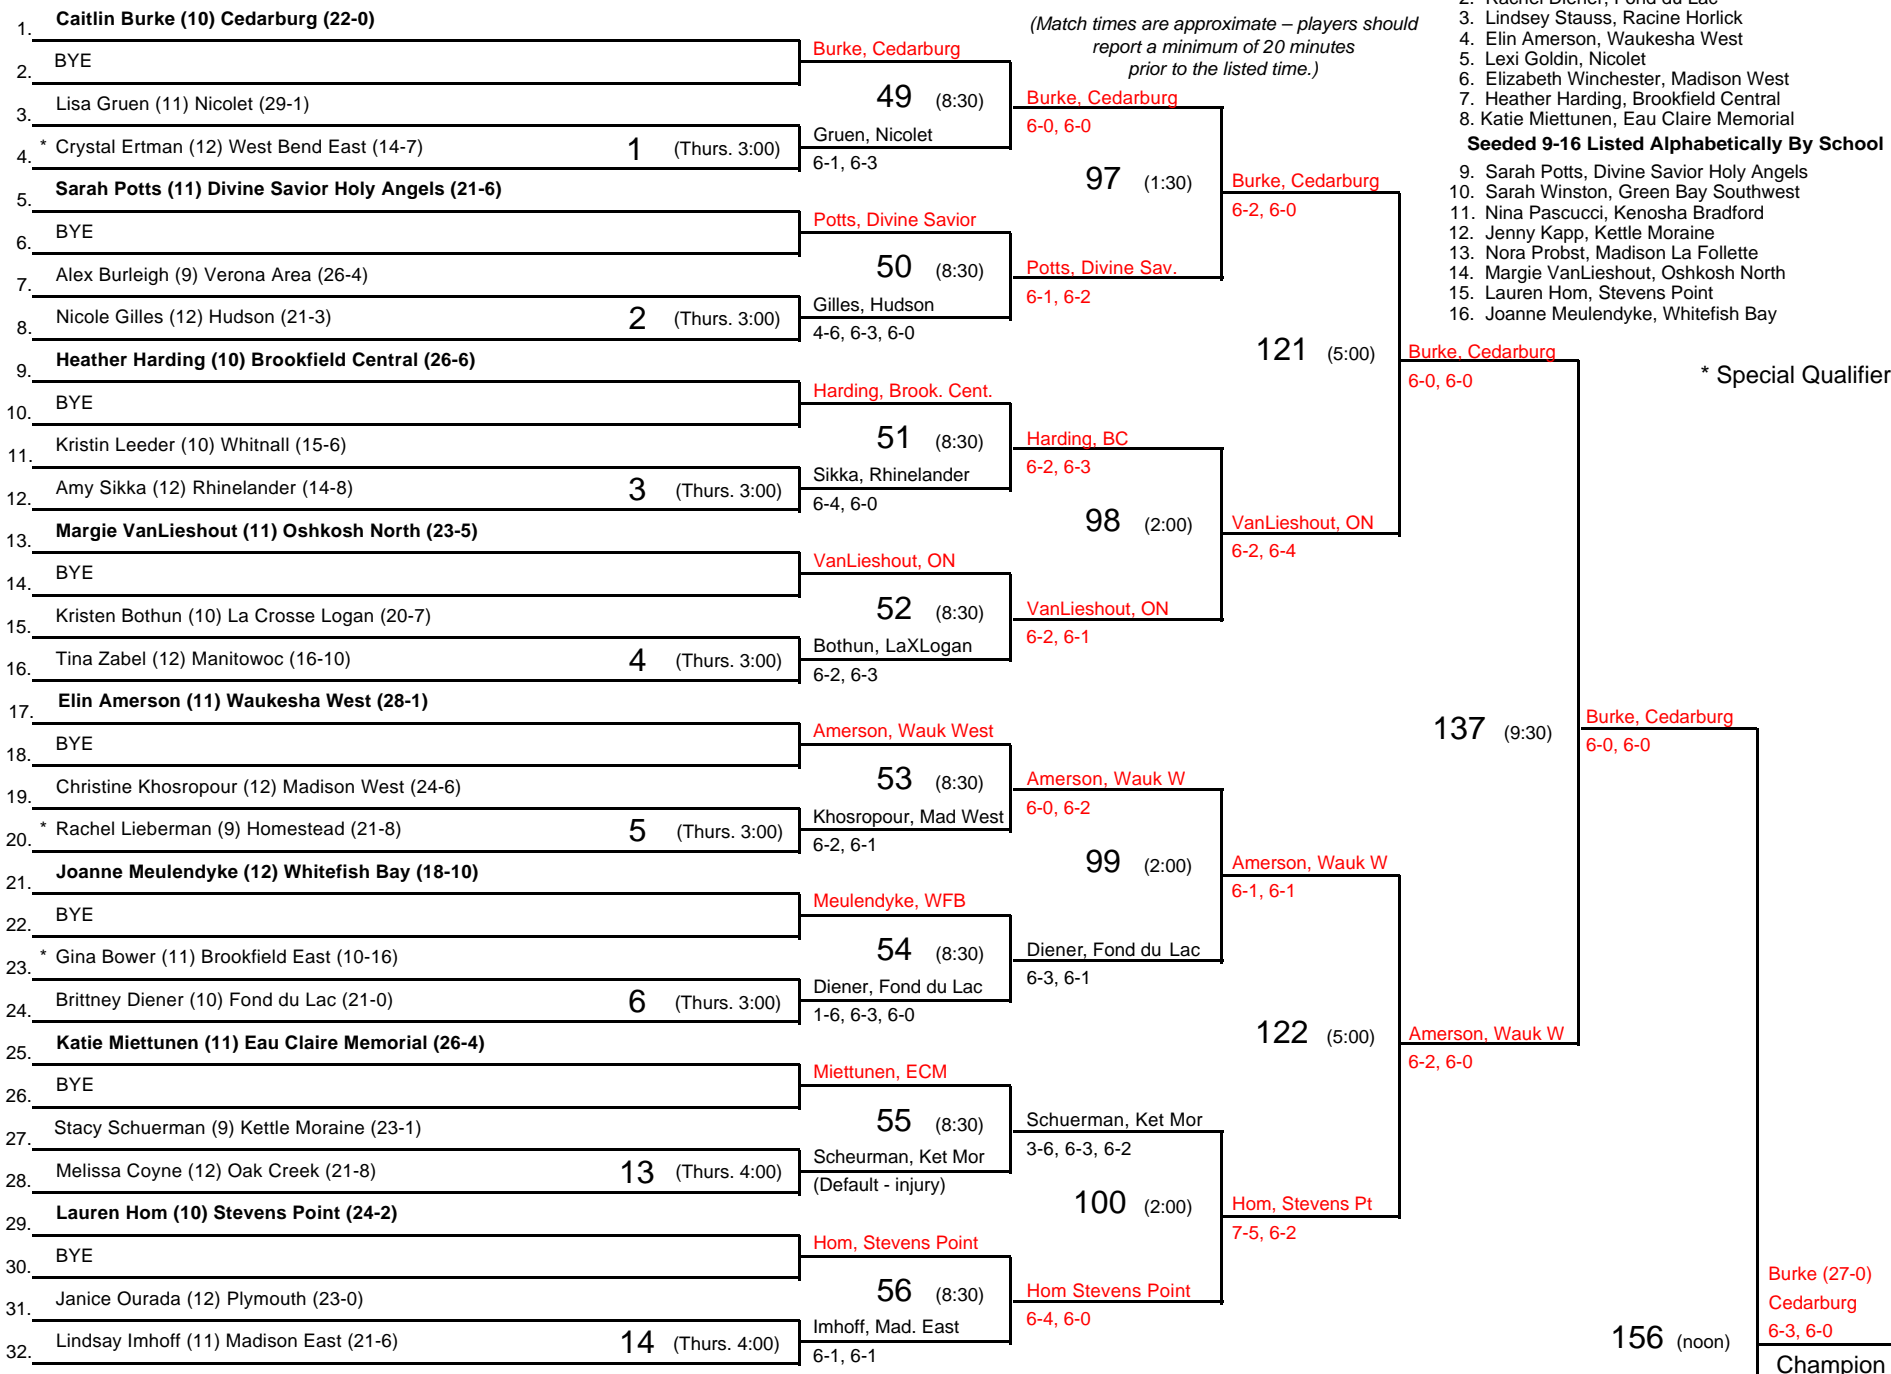

Division 1 - Singles

SEEDED PLAYERS/SECTIONAL WINNERS

- Caitlin Burke, Cedarburg
- Rachel Diener, Fond du Lac
- Lindsey Stauss, Racine Horlick
- Elin Amerson, Waukesha West
- Lexi Goldin, Nicolet
- Elizabeth Winchester, Madison West
- Heather Harding, Brookfield Central
- Katie Miettunen, Eau Claire Memorial