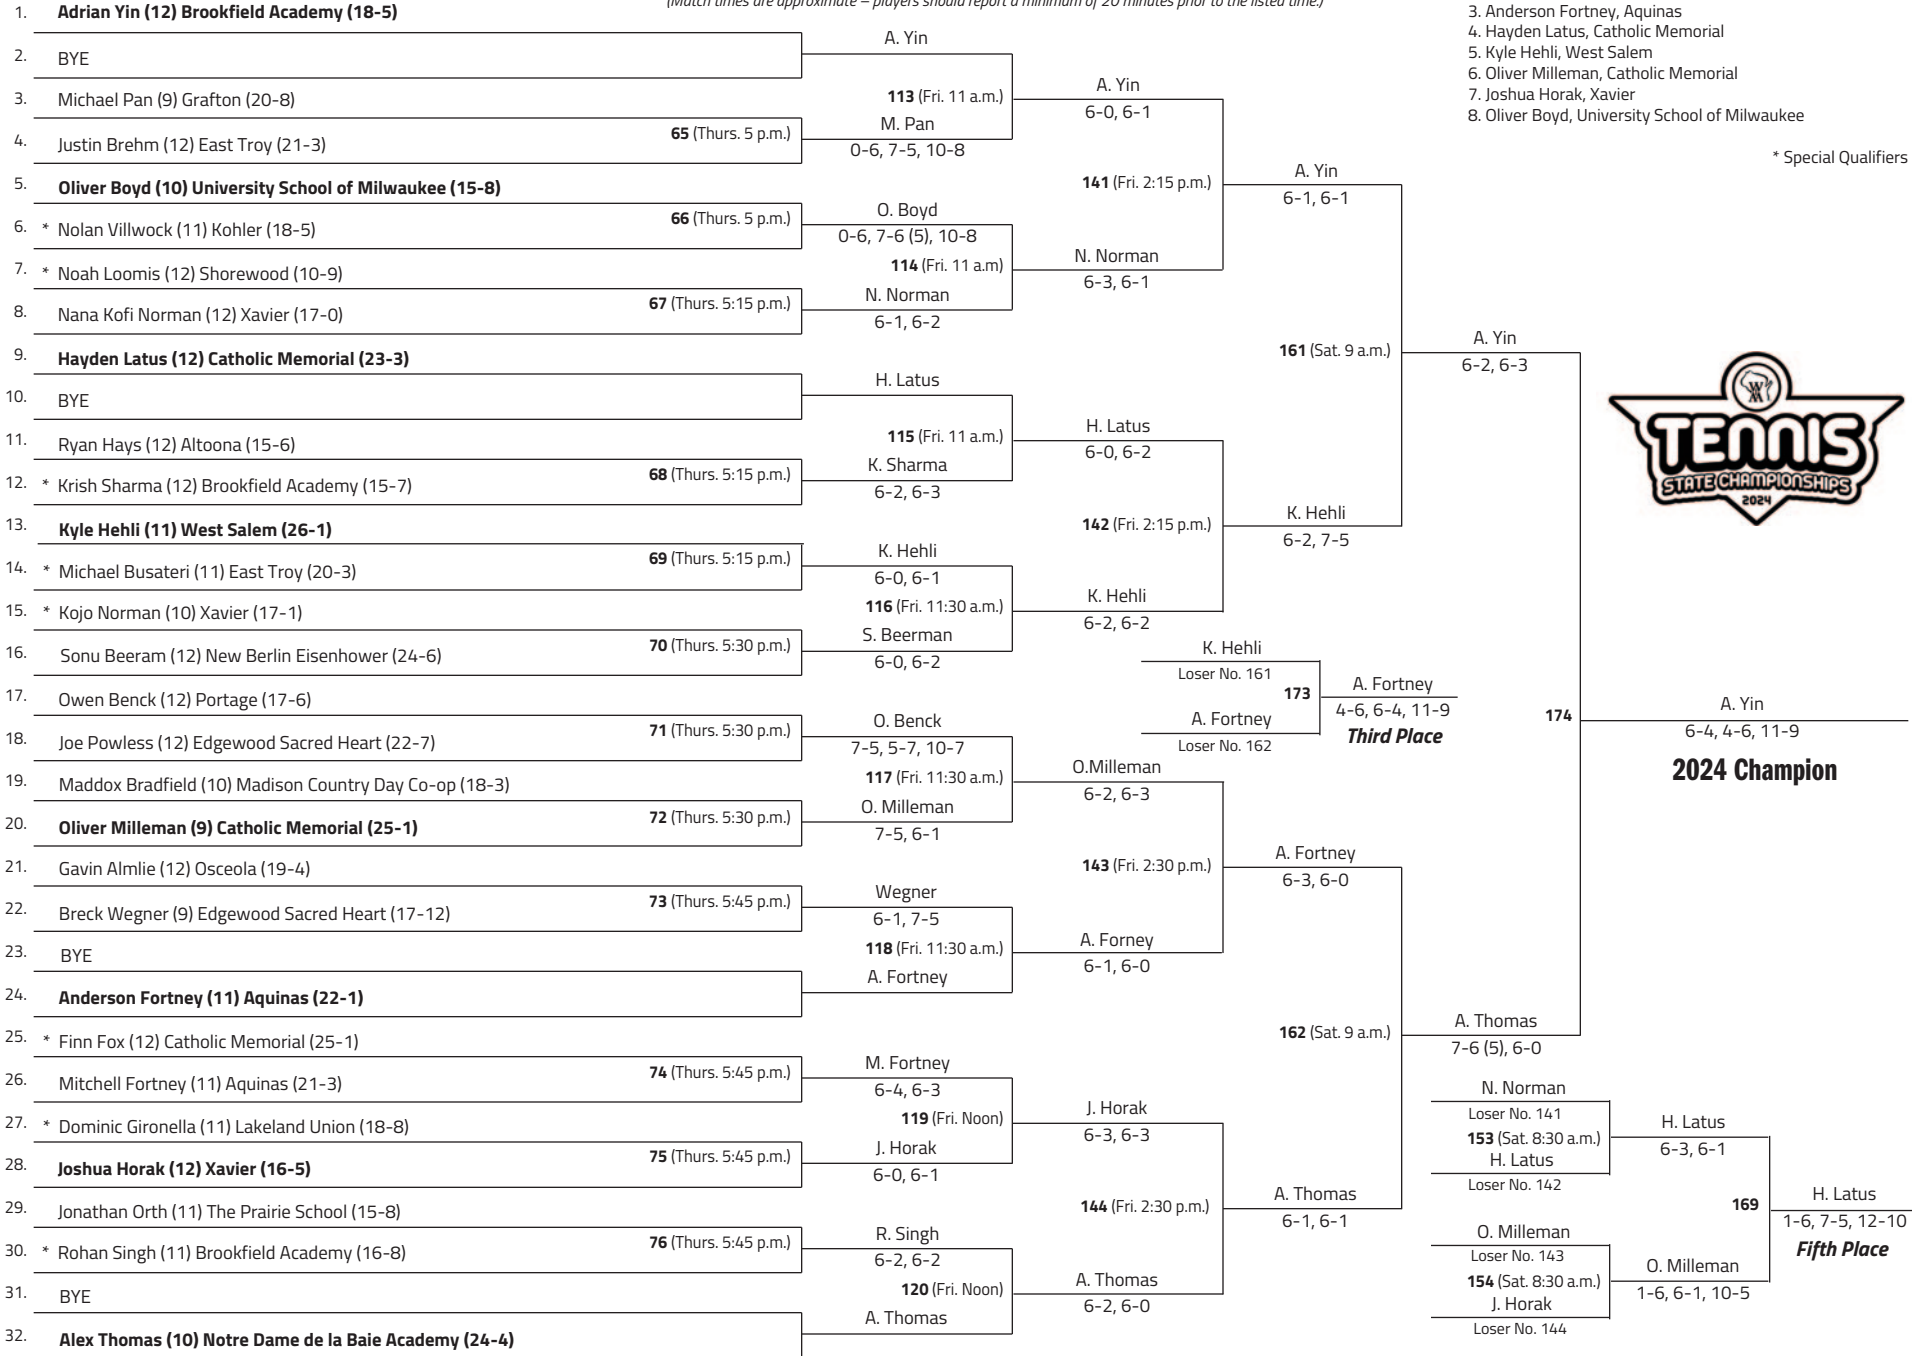

# Division 2 - Singles

(Match times are approximate – players should report a minimum of 20 minutes prior to the listed time.)

2024 Champion