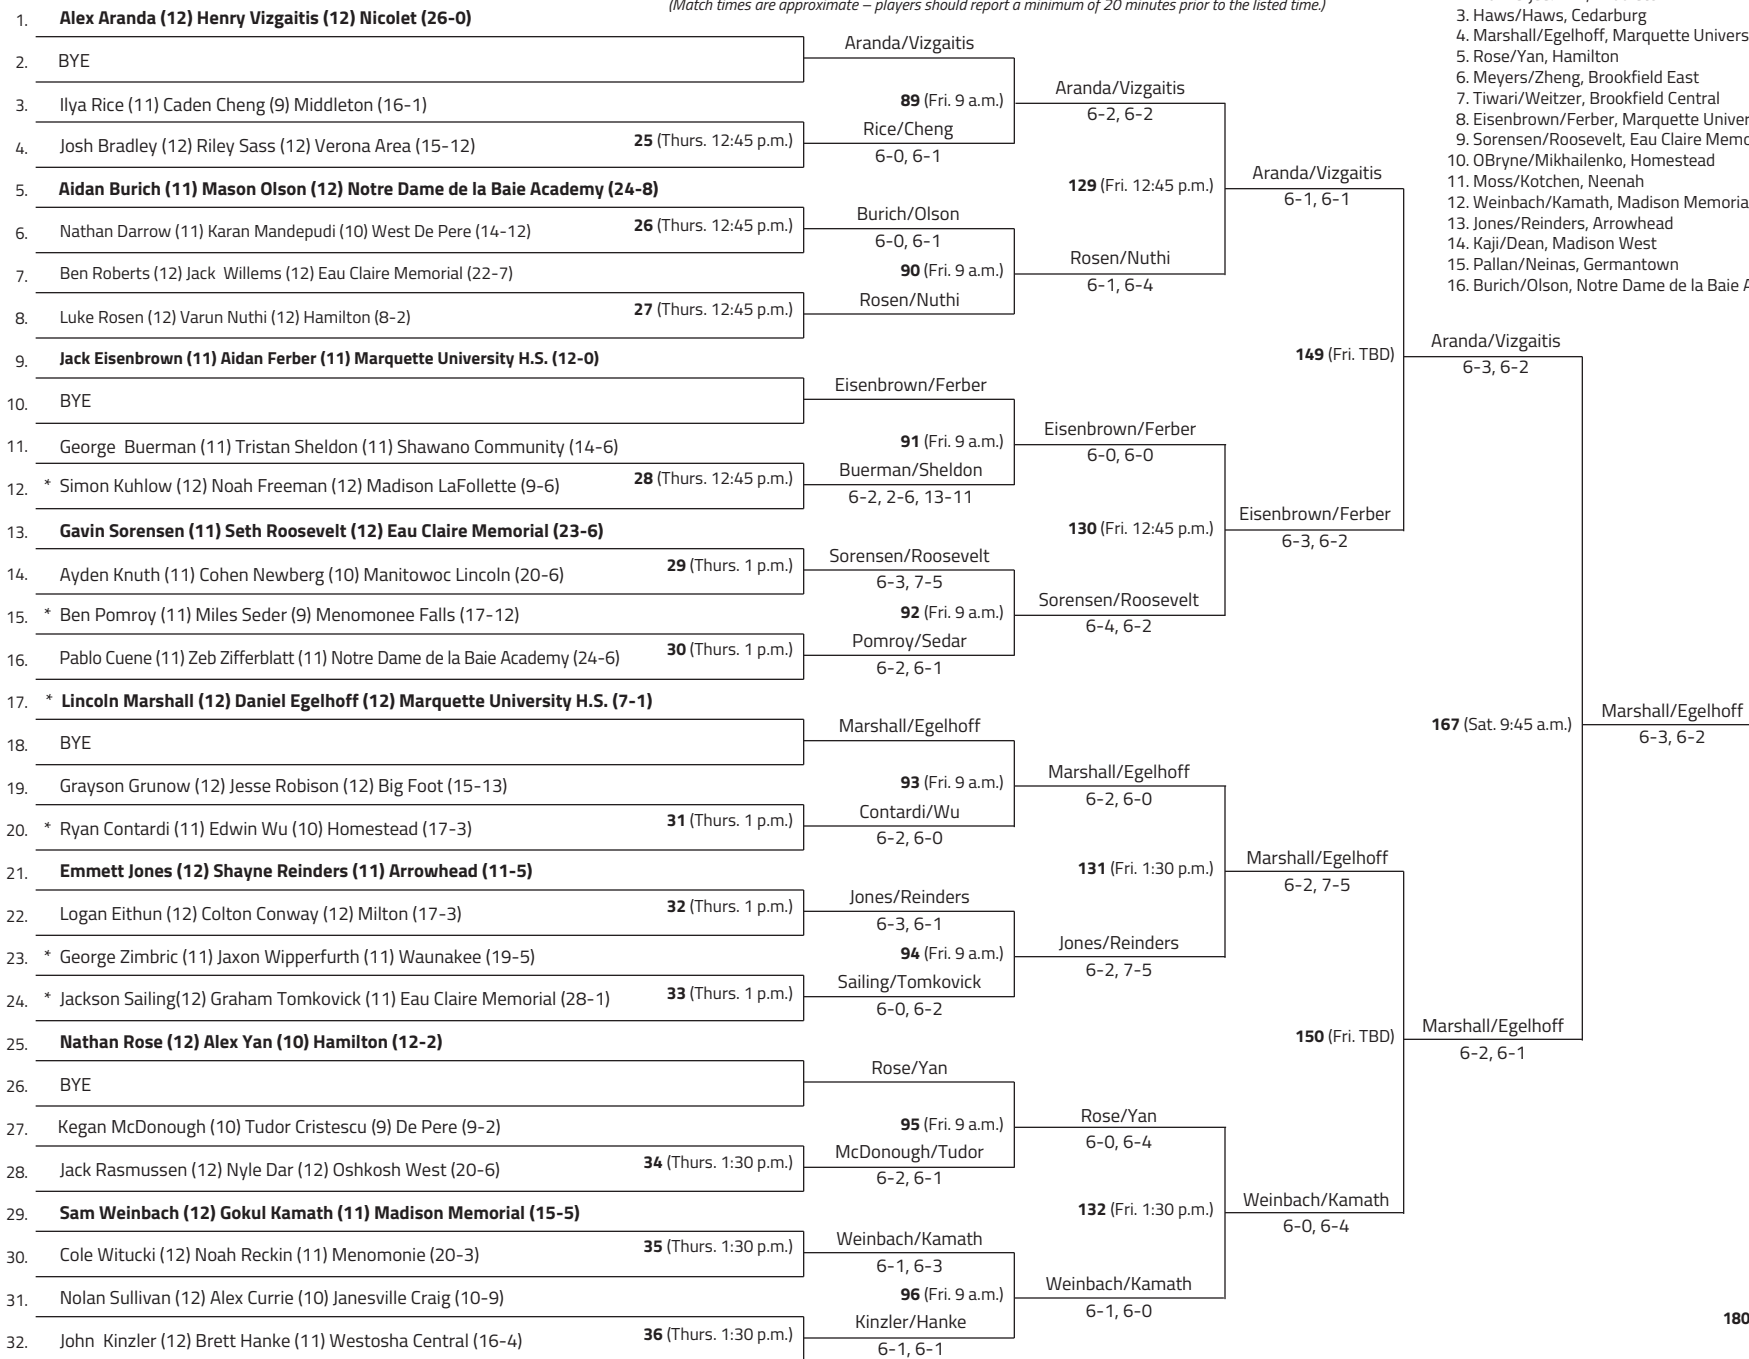

Division 1 - Doubles

(Match times are approximate – players should report a minimum of 20 minutes prior to the listed time.)

SEEDED PLAYERS

1. Aranda/Vizgaitis, Nicolet
2. Mukherjee/Kim, Middleton
3. Haws/Haws, Cedarburg
4. Marshall/Egelhoff, Marquette University H.S.
5. Rose/Yan, Hamilton
6. Meyers/Zheng, Brookfield East
7. Tiwari/Weitzer, Brookfield Central
8. Eisenbrown/Ferber, Marquette University H.S.
9. Sorensen/Roosevelt, Eau Claire Memorial
10. OBryne/Mikhailenko, Homestead
11. Moss/Kotchen, Neenah
12. Weinbach/Kamath, Madison Memorial
13. Jones/Reinders, Arrowhead
14. Kaji/Dean, Madison West
15. Pallan/Neinas, Germantown
16. Burich/Olson, Notre Dame de la Baie Academy

* Special Qualifiers

**2023
Champion**