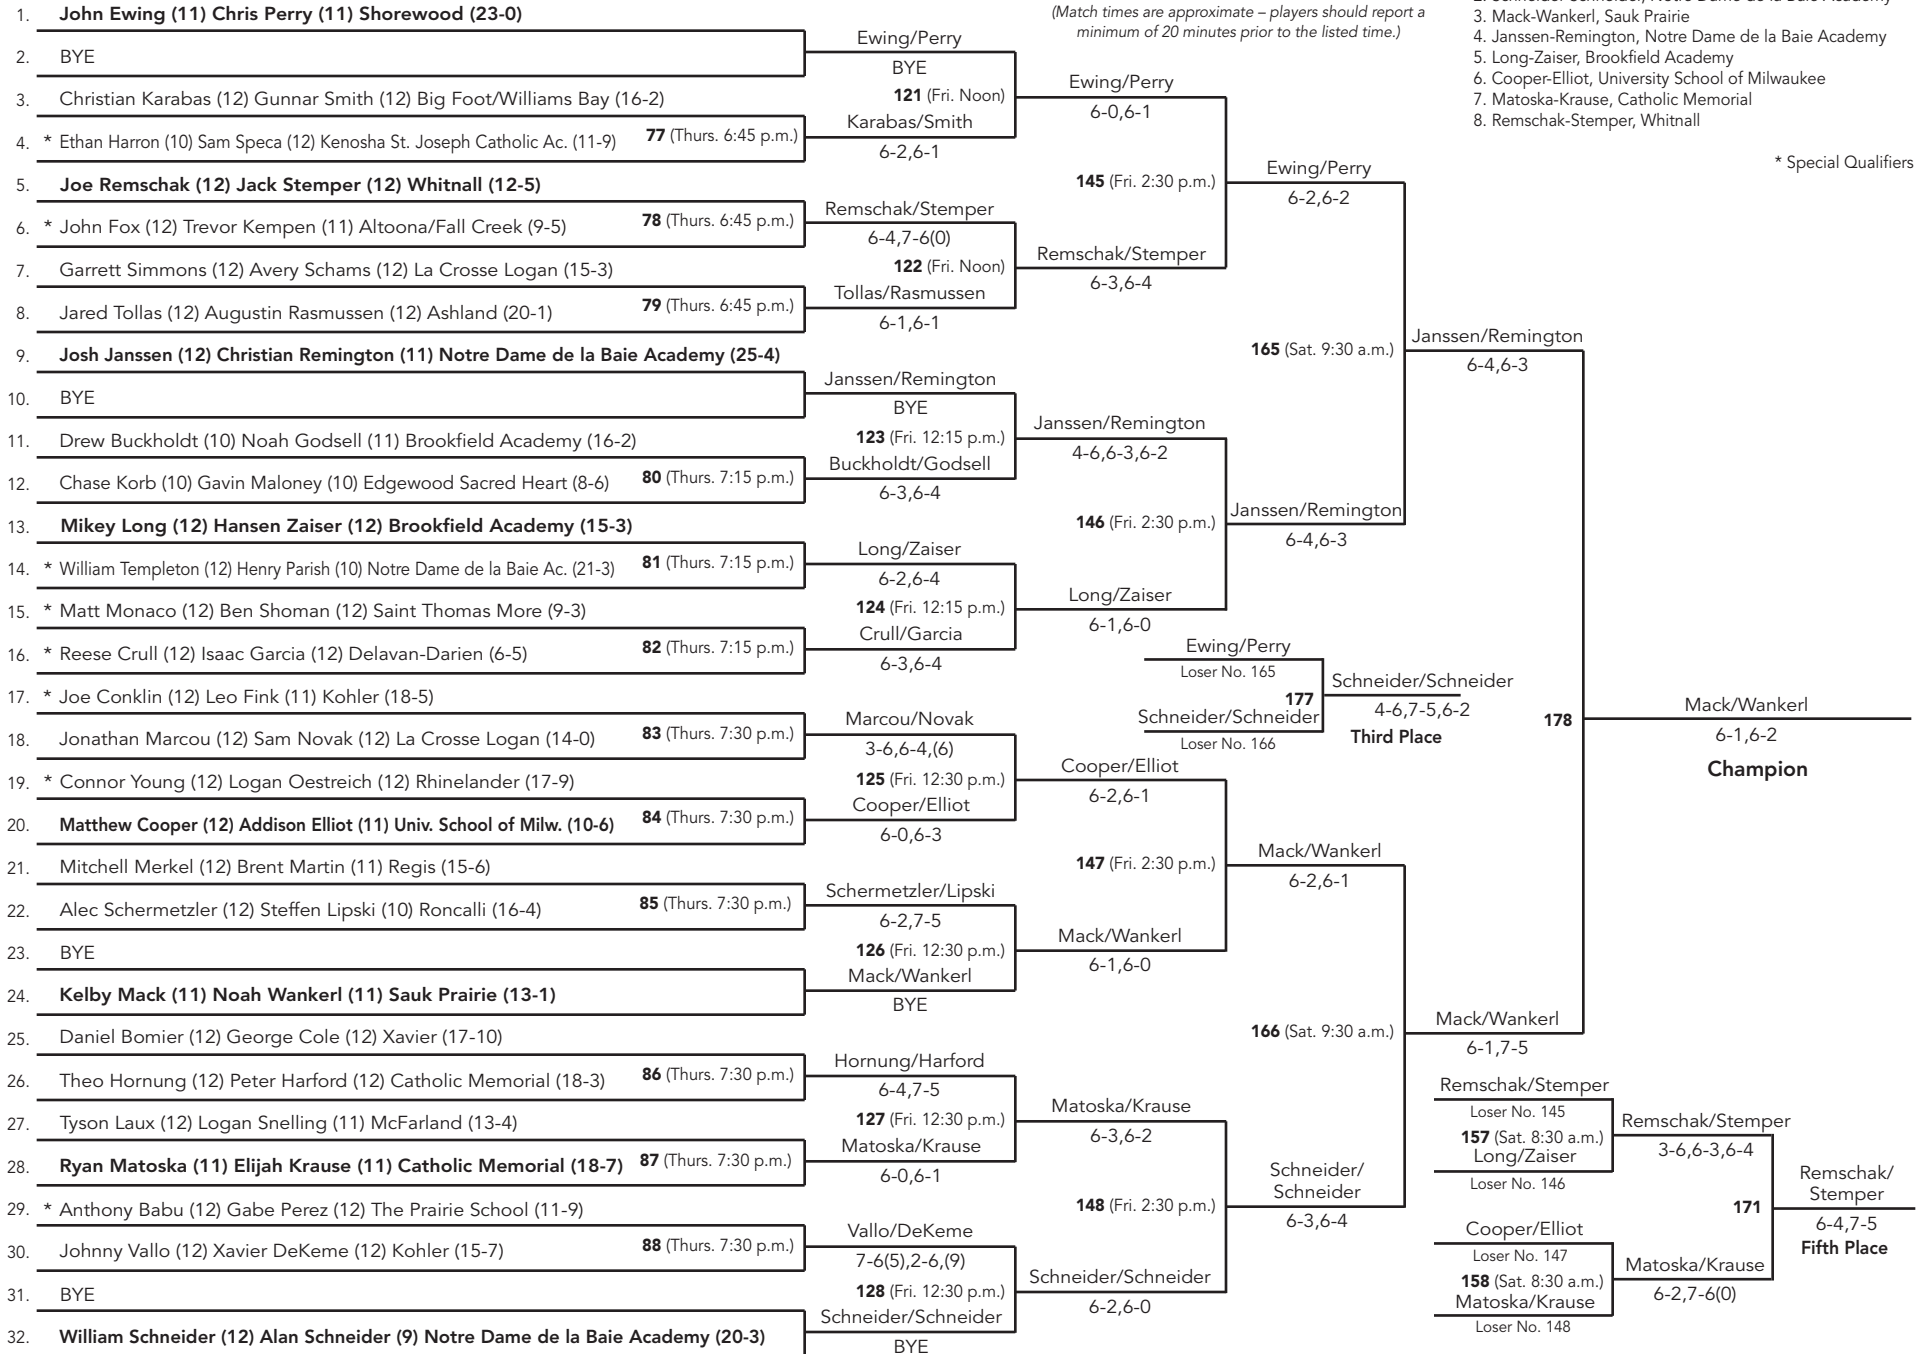

DIVISION 2 - DOUBLES

SEEDED PLAYERS

1. Ewing-Perry, Shorewood
2. Schneider-Schneider, Notre Dame de la Baie Academy
3. Mack-Wanklerl, Sauk Prairie
4. Janssen-Remington, Notre Dame de la Baie Academy
5. Long-Zaiser, Brookfield Academy
6. Cooper-Elliot, University School of Milwaukee
7. Matoska-Krause, Catholic Memorial
8. Remschak-Stemper, Whitnall

(Match times are approximate – players should report a minimum of 20 minutes prior to the listed time.)

* Special Qualifiers