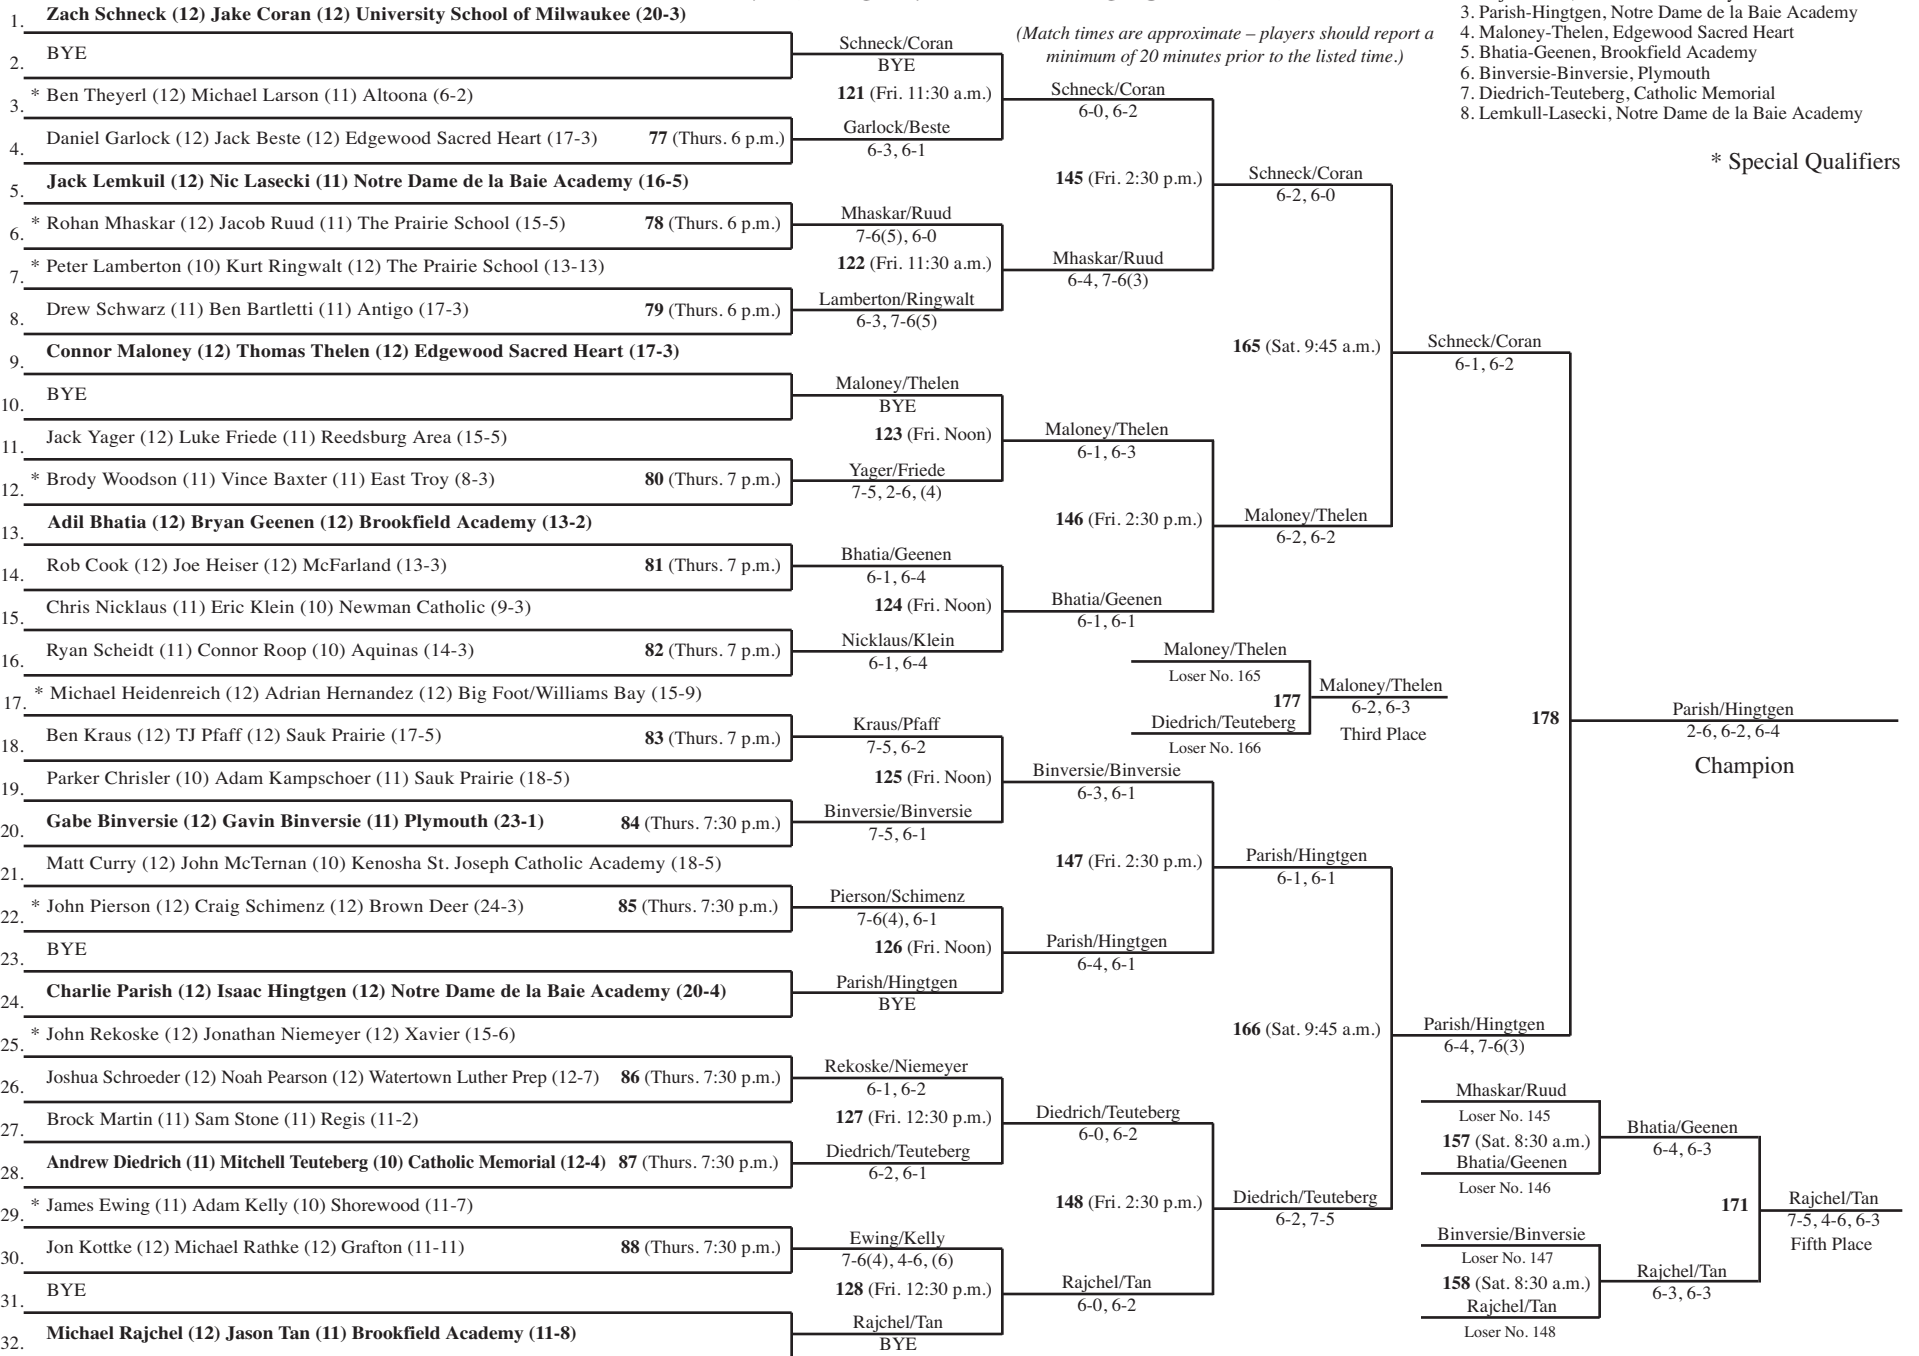

DIVISION 2 - DOUBLES

SEEDED PLAYERS

1. Schneck-Coran, University School of Milwaukee
2. Rajchel-Tan, Brookfield Academy
3. Parish-Hingtgen, Notre Dame de la Baie Academy
4. Maloney-Thelen, Edgewood Sacred Heart
5. Bhatia-Geenen, Brookfield Academy
6. Binversie-Binversie, Plymouth
7. Diedrich-Teuteberg, Catholic Memorial
8. Lemkull-Lasecki, Notre Dame de la Baie Academy

* Special Qualifiers