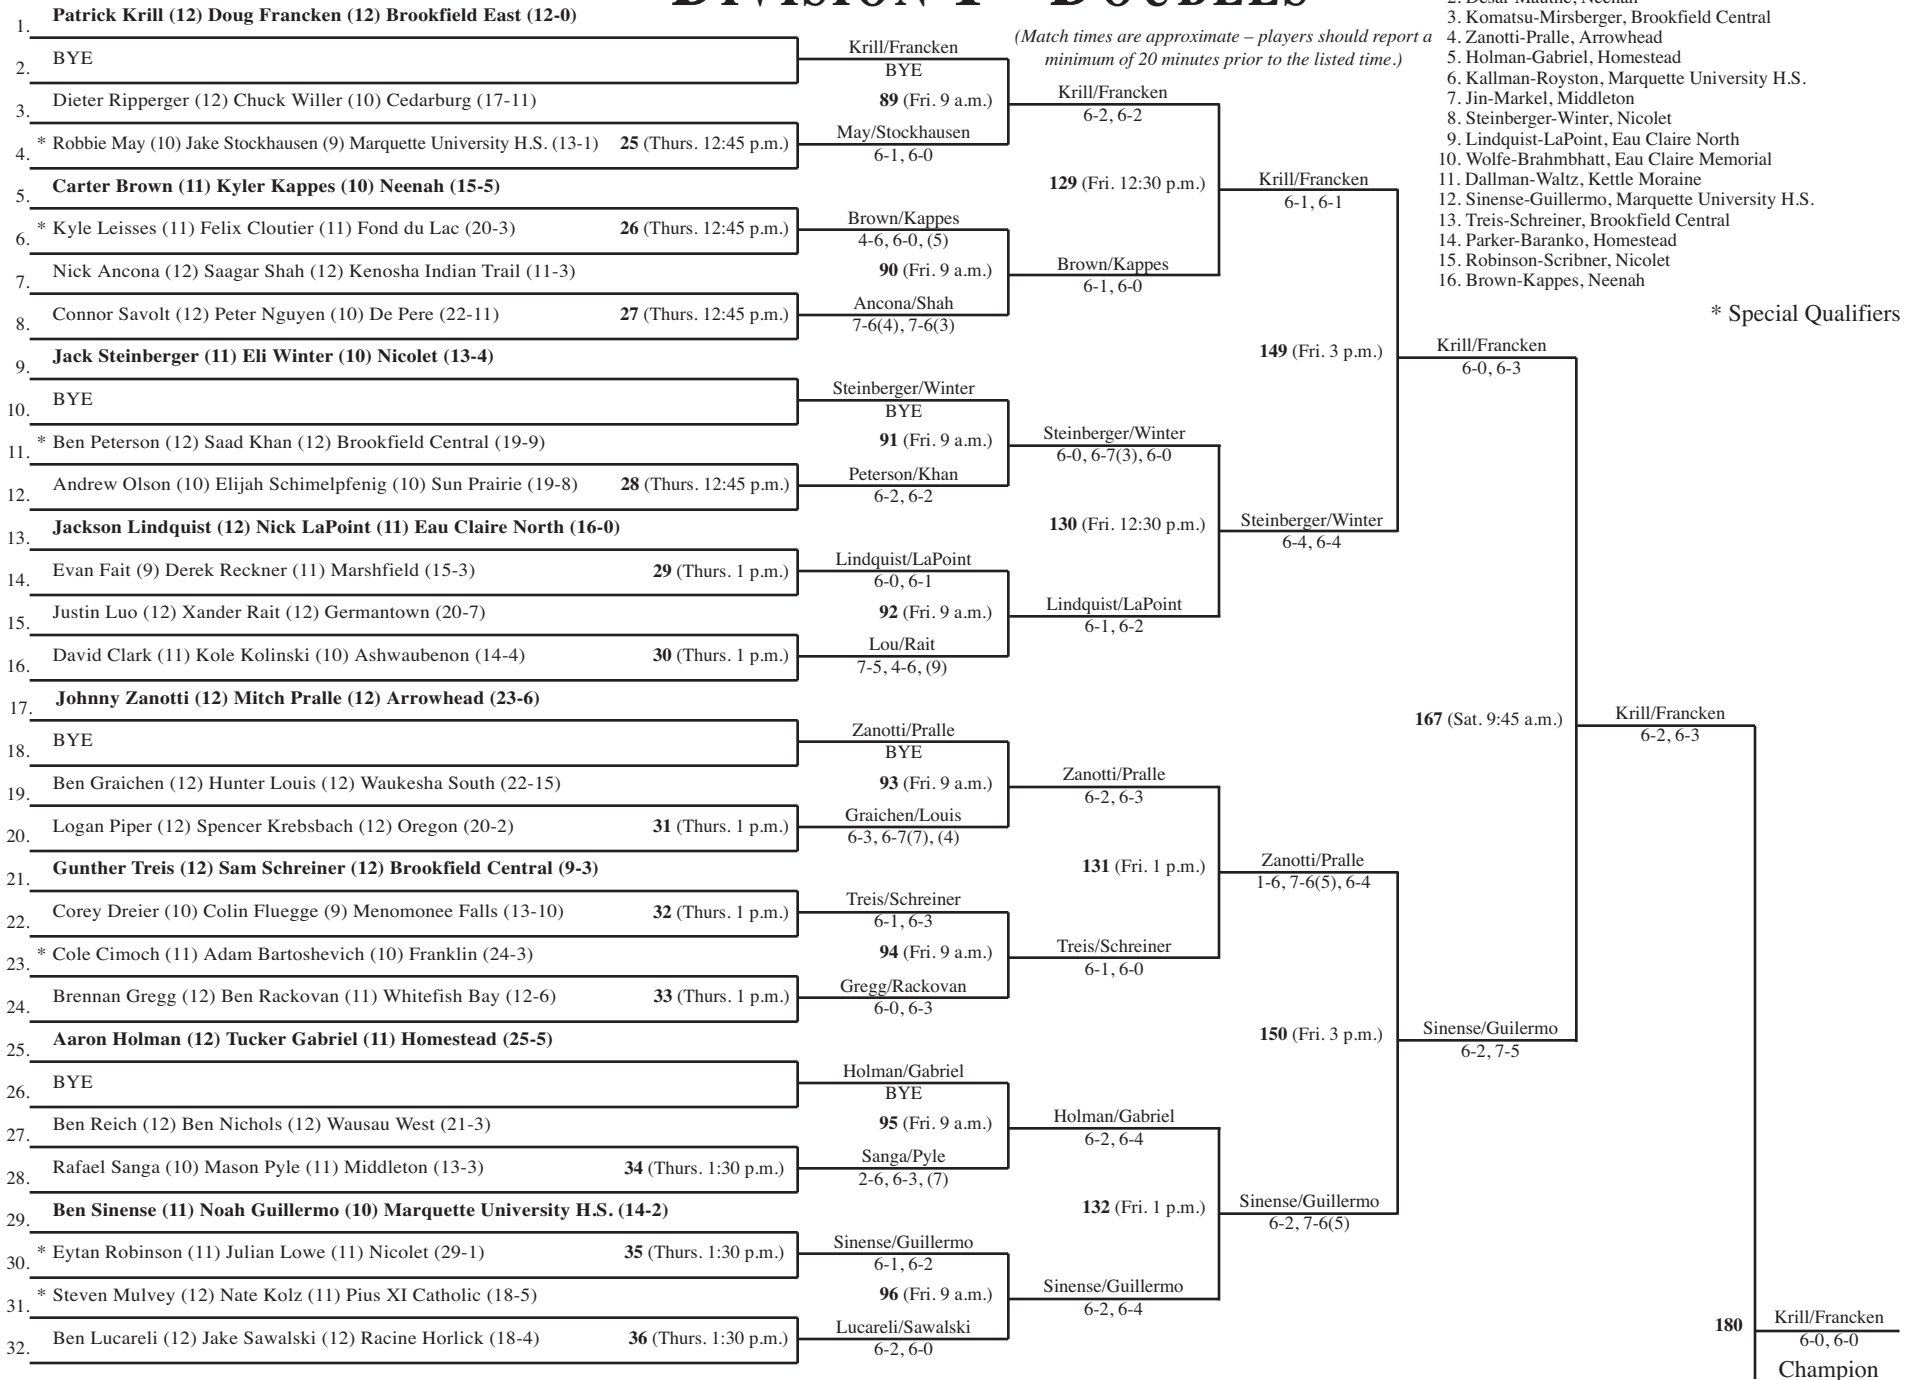

# DIVISION 1 - DOUBLES

## SEEDED PLAYERS

1. Krill-Francken, Brookfield East
2. Desai-Mauthe, Neenah
3. Komatsu-Mirsberger, Brookfield Central
4. Zanotti-Pralle, Arrowhead
5. Holman-Gabriel, Homestead
6. Kallman-Royston, Marquette University H.S.
7. Jin-Markel, Middleton
8. Steinberger-Winter, Nicolet
9. Lindquist-LaPoint, Eau Claire North
10. Wolfe-Brahmbhatt, Eau Claire Memorial
11. Dallman-Waltz, Kettle Moraine
12. Sinense-Guillermo, Marquette University H.S.
13. Treis-Schreiner, Brookfield Central
14. Parker-Baranko, Homestead
15. Robinson-Scribner, Nicolet
16. Brown-Kappes, Neenah

\* Special Qualifiers