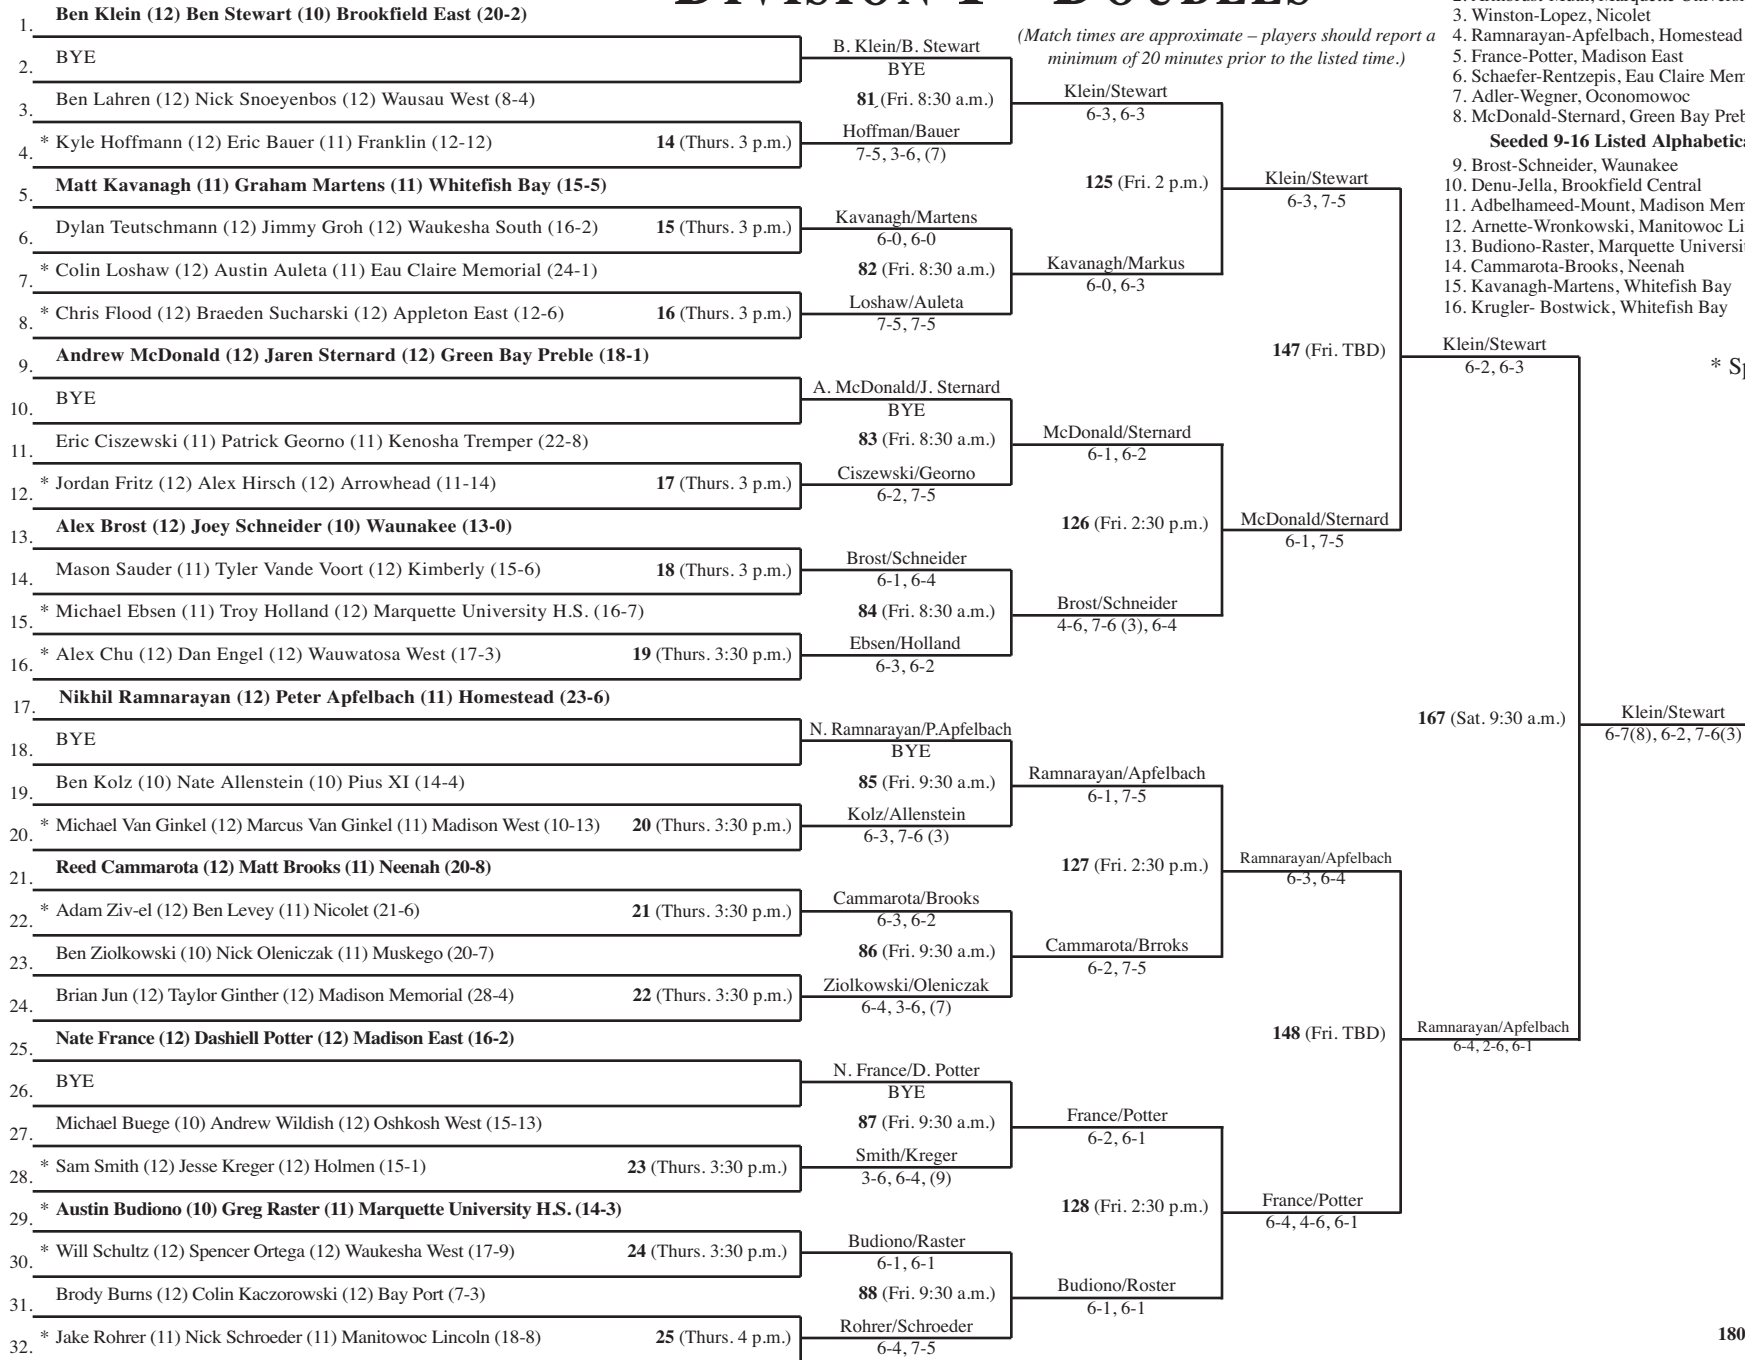

DIVISION 1 - DOUBLES

SEEDED TEAMS

1. Klein-Stewart, Brookfield East
2. Armbrust-Muth, Marquette University H.S.
3. Winston-Lopez, Nicolet
4. Ramnarayan-Apfelbach, Homestead
5. France-Potter, Madison East
6. Schaefer-Rentzepis, Eau Claire Memorial
7. Adler-Wegner, Oconomowoc
8. McDonald-Sternard, Green Bay Preble

Seeded 9-16 Listed Alphabetically By School

9. Brost-Schneider, Waunakee
10. Denu-Jella, Brookfield Central
11. Adbelhameed-Mount, Madison Memorial
12. Arnette-Wronkowski, Manitowoc Lincoln
13. Budiono-Raster, Marquette University H.S.
14. Cammarota-Brooks, Neenah
15. Kavanagh-Martens, Whitefish Bay
16. Krugler- Bostwick, Whitefish Bay

* Special Qualifiers

180
Armbrust/Muth,
Marquette
6-7(5), 6-1, 6-3
Champion