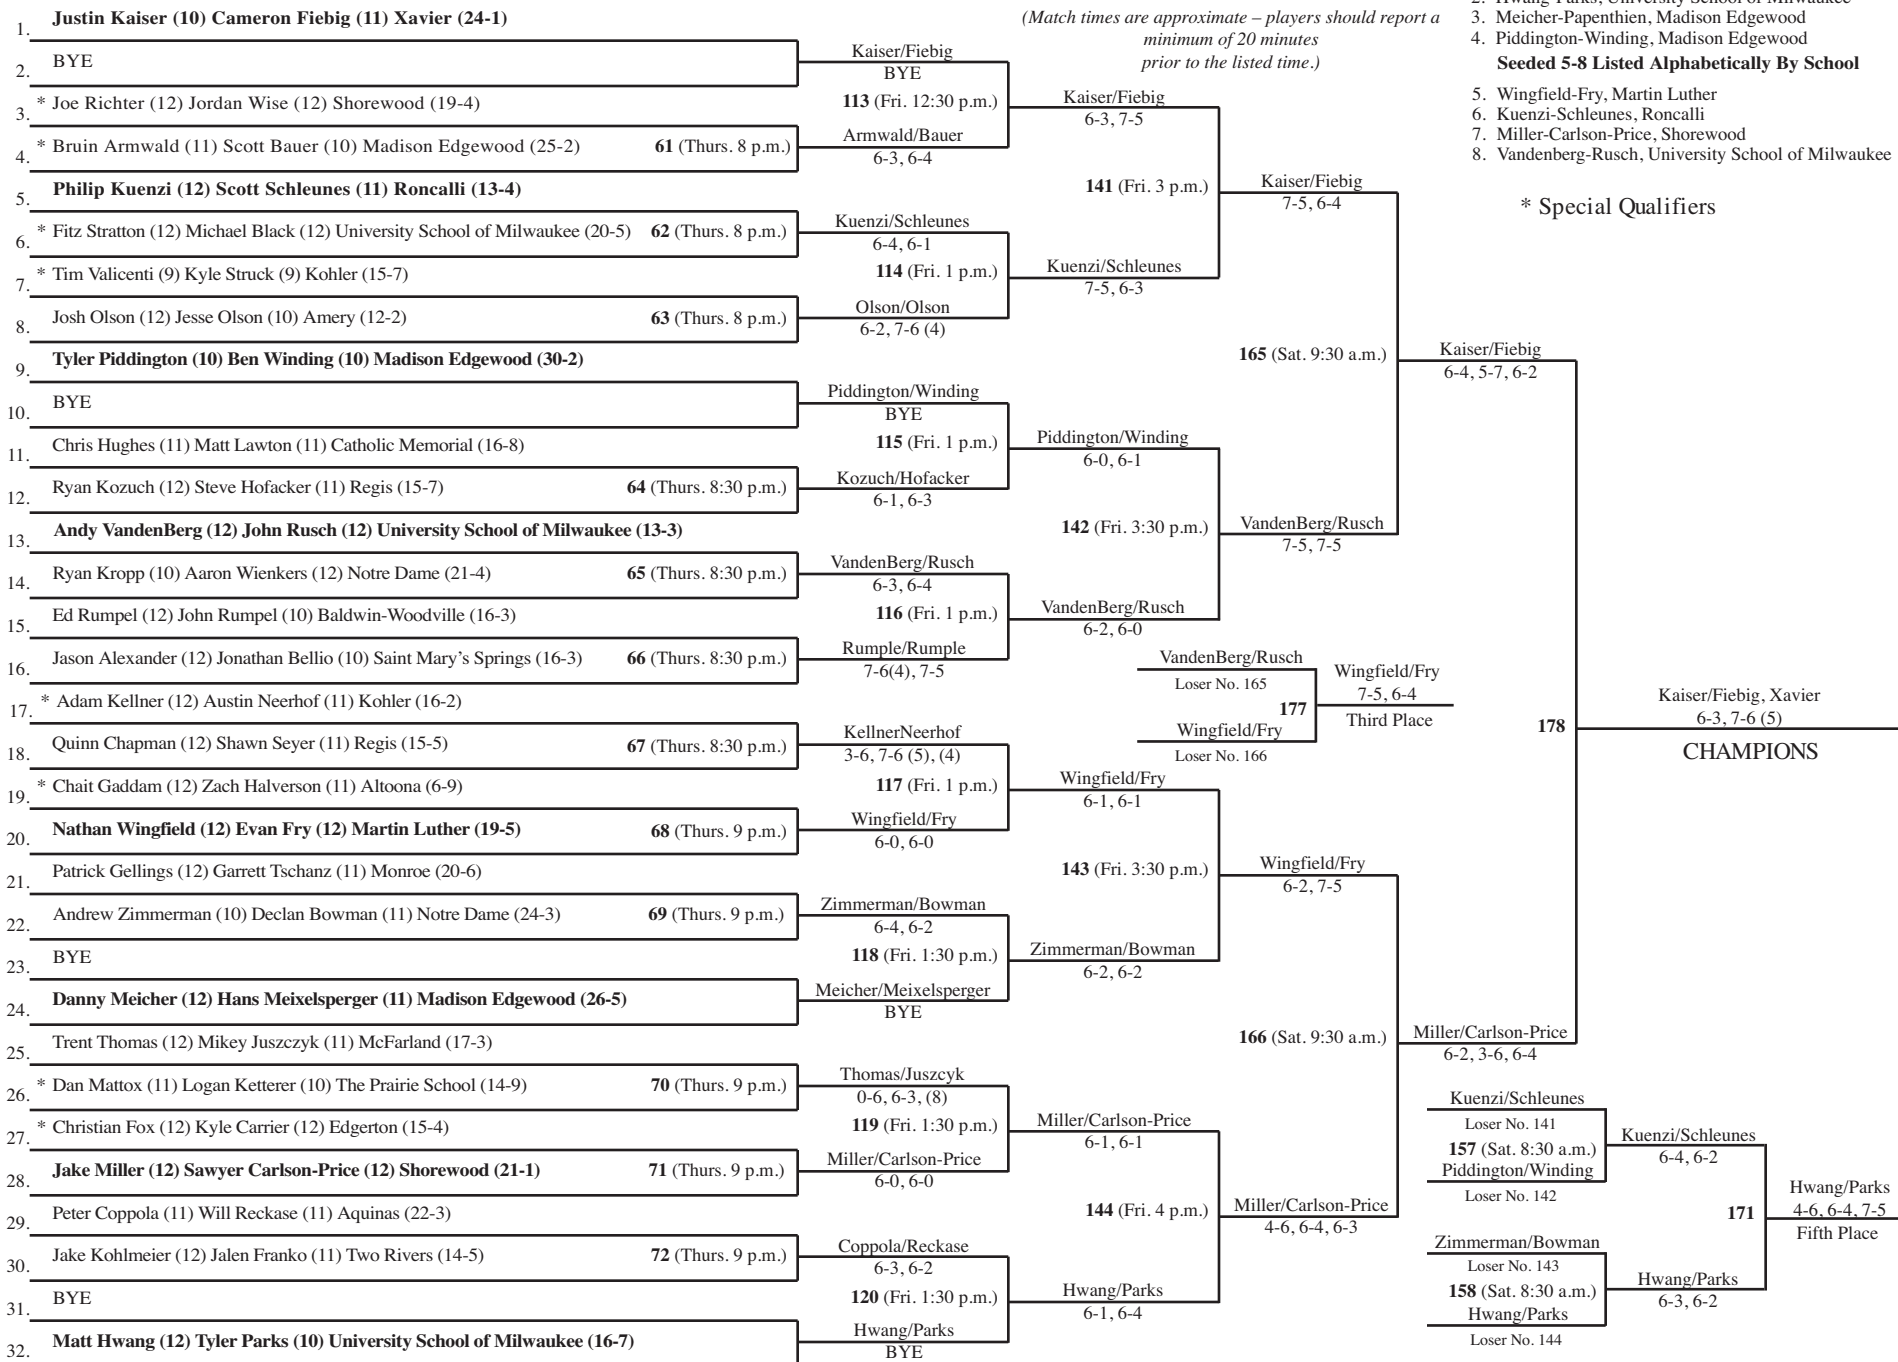

DIVISION 2 – DOUBLES

SEEDED TEAMS

1. Kaiser-Fiebig, Xavier
2. Hwang-Parks, University School of Milwaukee
3. Meicher-Papenthien, Madison Edgewood
4. Piddington-Winding, Madison Edgewood
5. Wingfield-Fry, Martin Luther
6. Kuenzi-Schleunes, Roncalli
7. Miller-Carlson-Price, Shorewood
8. Vandenberg-Rusch, University School of Milwaukee

Seeded 5-8 Listed Alphabetically By School

* Special Qualifiers

(Match times are approximate – players should report a minimum of 20 minutes prior to the listed time.)

CHAMPIONS

Fifth Place