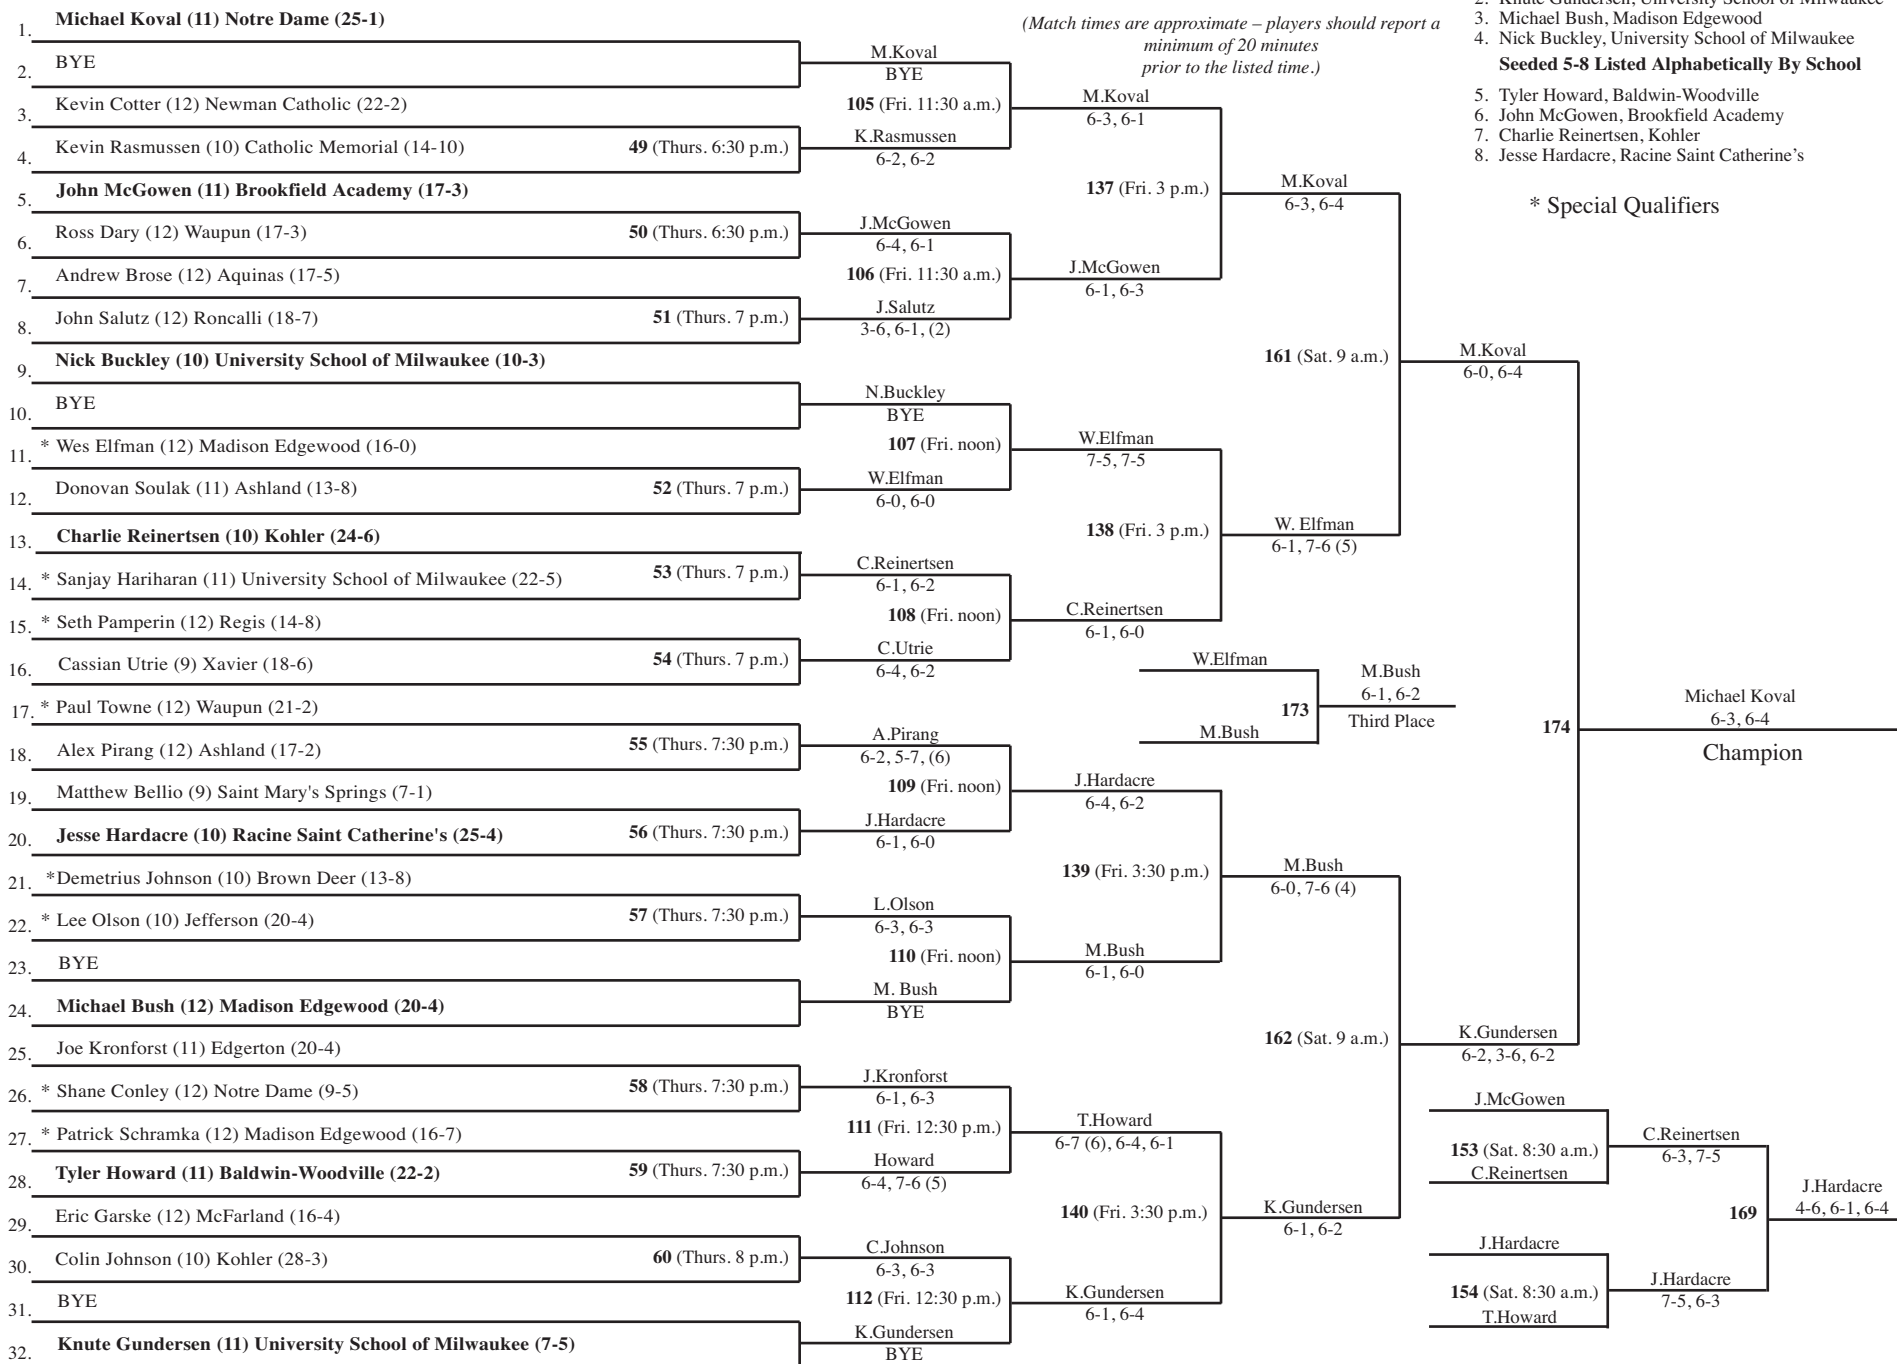

### SEEDED PLAYERS

1. Michael Koval, Notre Dame
2. Knute Gundersen, University School of Milwaukee
3. Michael Bush, Madison Edgewood
4. Nick Buckley, University School of Milwaukee
5. Tyler Howard, Baldwin-Woodville
6. John McGowen, Brookfield Academy
7. Charlie Reinertsen, Kohler
8. Jesse Hardacre, Racine Saint Catherine's