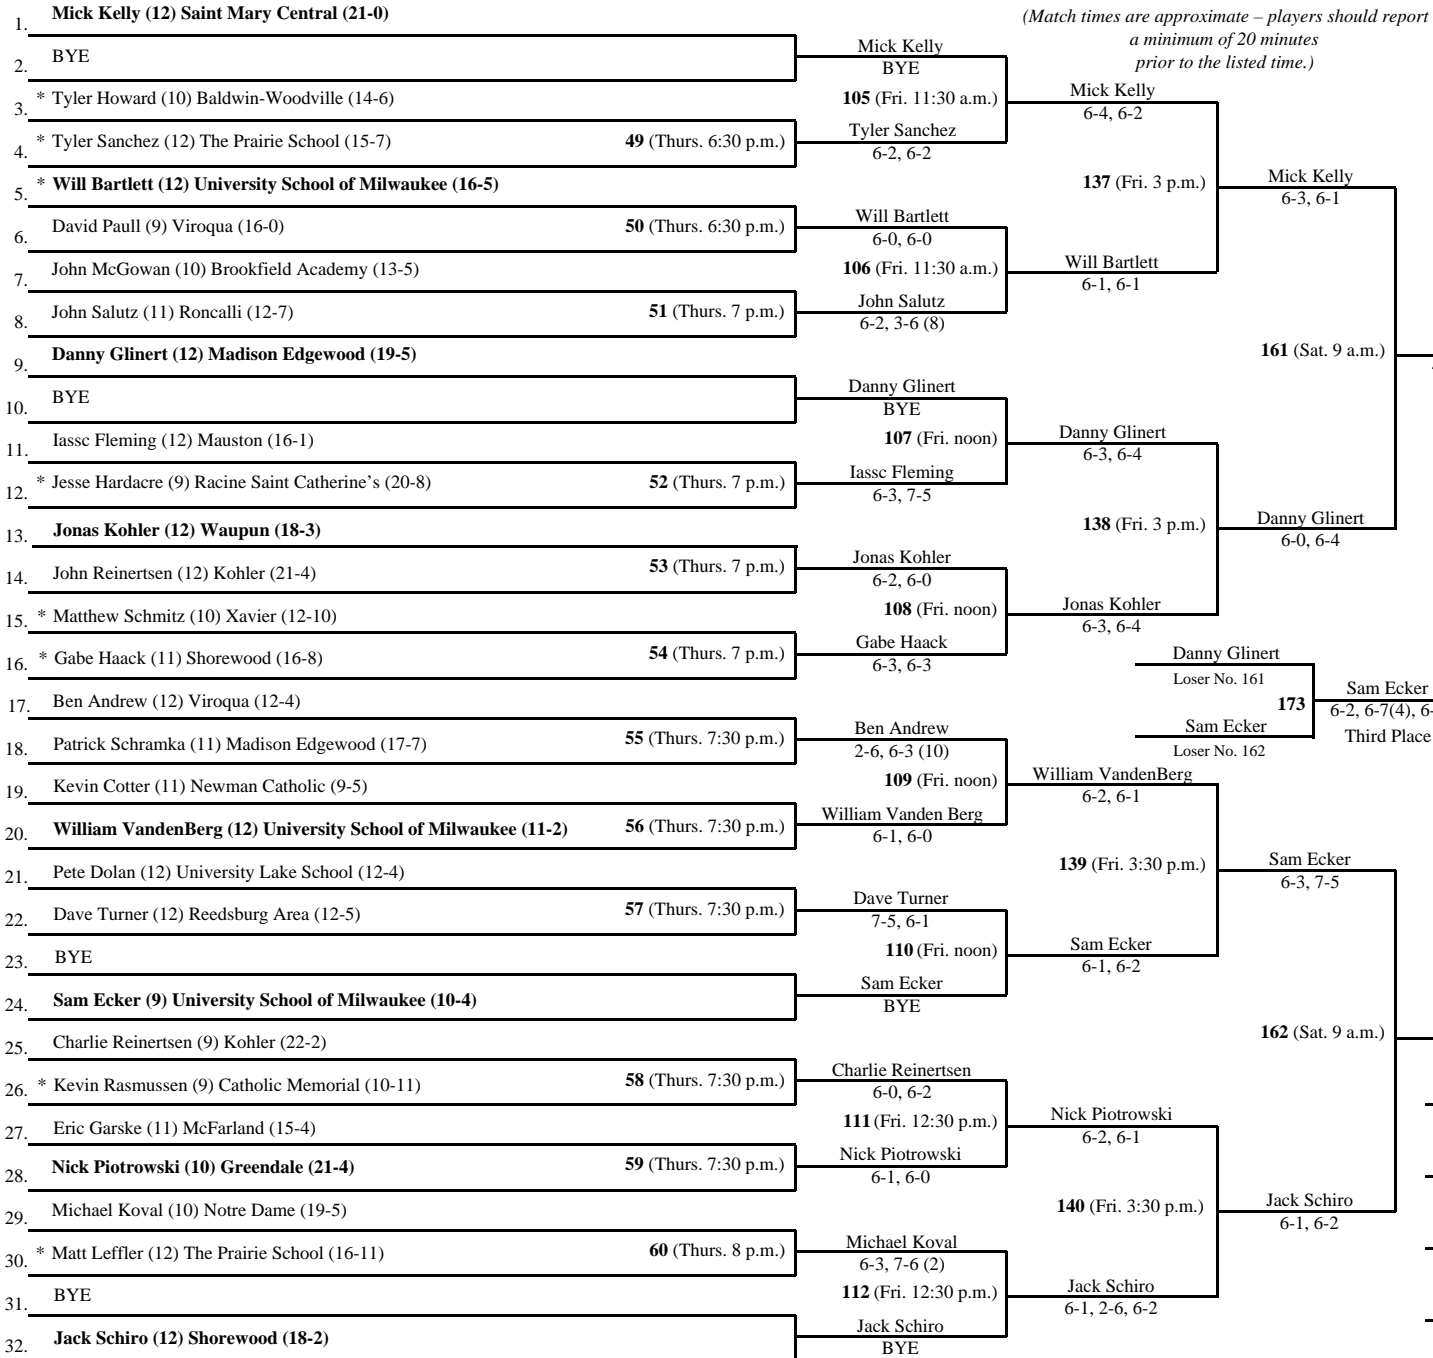

DIVISION 2 – SINGLES

- SEEDED PLAYERS**
- Mick Kelly, Saint Mary Central
 - Jack Schiro, Shorewood
 - Sam Ecker, University School of Milwaukee
 - Danny Glinert, Madison Edgewood
- Seeded 5-8 Listed Alphabetically By School**
- Nick Piotrowski, Greendale
 - Will Bartlett, University School of Milwaukee
 - William Vandenberg, University School of Milwaukee
 - Jonas Kohler, Waupun

* Special Qualifiers