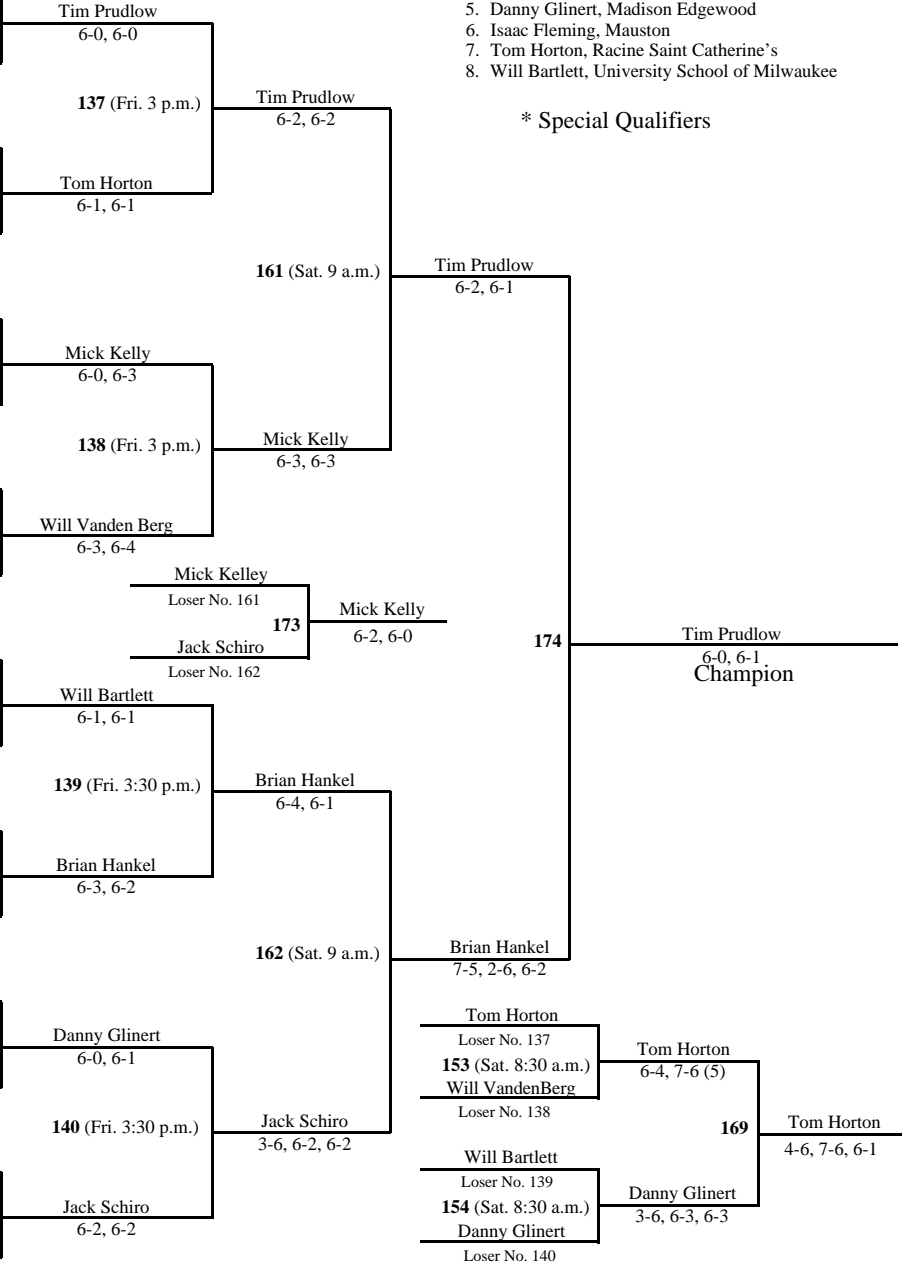

(Match times are approximate – players should report a minimum of 20 minutes prior to the listed time.)

SEEDED PLAYERS

1. Tim Prudlow, Brookfield Academy
  2. Jack Schiro, Shorewood
  3. Brian Hankel, Racine Saint Catherine's
  4. Mick Kelly, Saint Mary Central
2. **Seeded 5-8 Listed Alphabetically By School**
5. Danny Glinert, Madison Edgewood
  6. Isaac Fleming, Mauston
  7. Tom Horton, Racine Saint Catherine's
  8. Will Bartlett, University School of Milwaukee

* Special Qualifiers