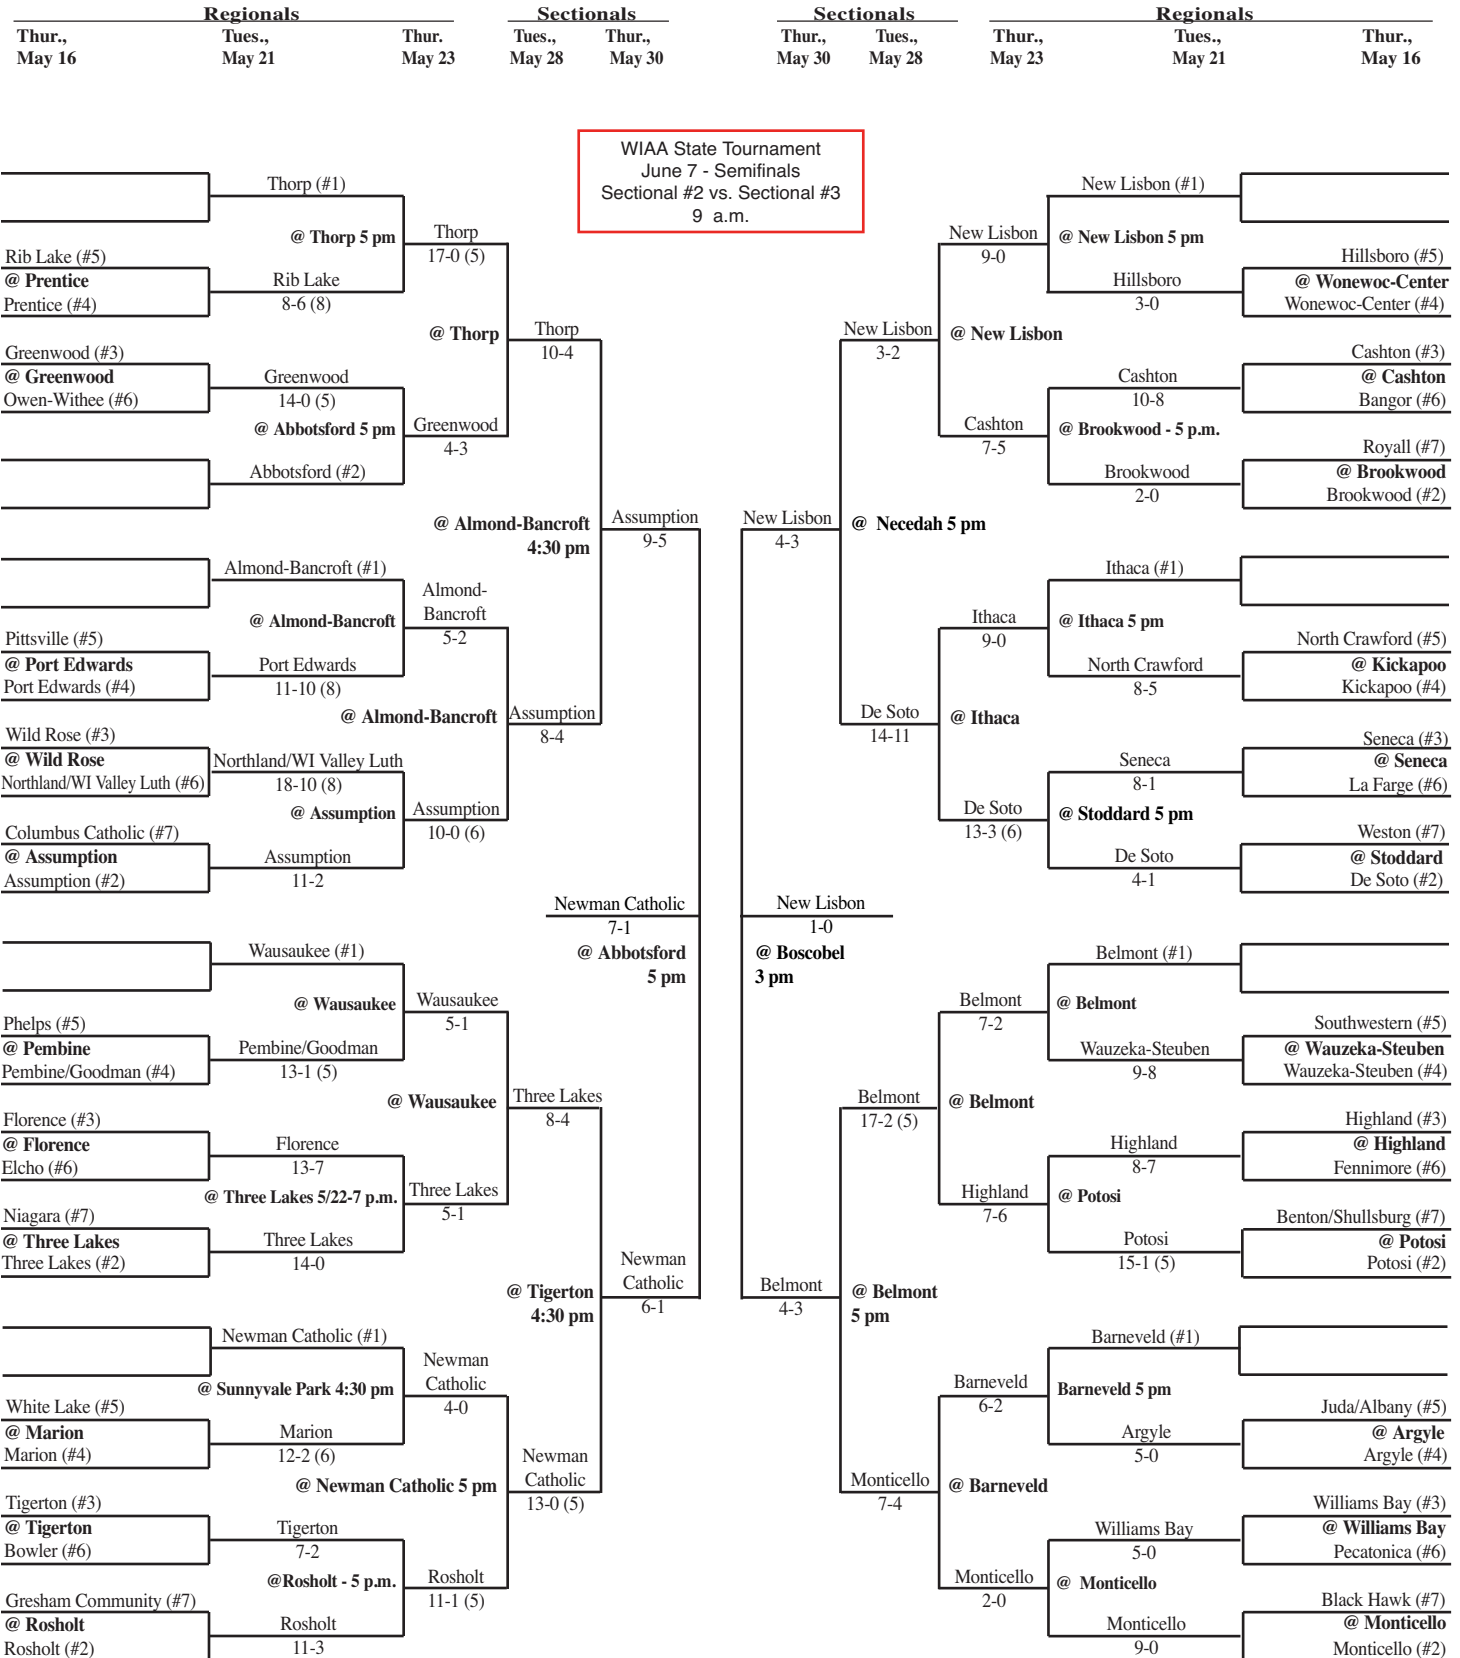

2013 Softball Assignments – Division 4

The highest seeded team will host through the regional final game provided their field is on the approved site list and is in good playing condition. If the higher seeds field is not on the approved list or unplayable and the lower seed's field is, the lower seed will host. If neither field is approved the higher seed will host. Games should not be postponed if a playable field is available.

SECTIONAL #2

SECTIONAL #3

2013 Softball Assignments – Division 4

The highest seeded team will host through the regional final game provided their field is on the approved site list and is in good playing condition. If the higher seeds field is not on the approved list or unplayable and the lower seed's field is, the lower seed will host. If neither field is approved the higher seed will host. Games should not be postponed if a playable field is available.