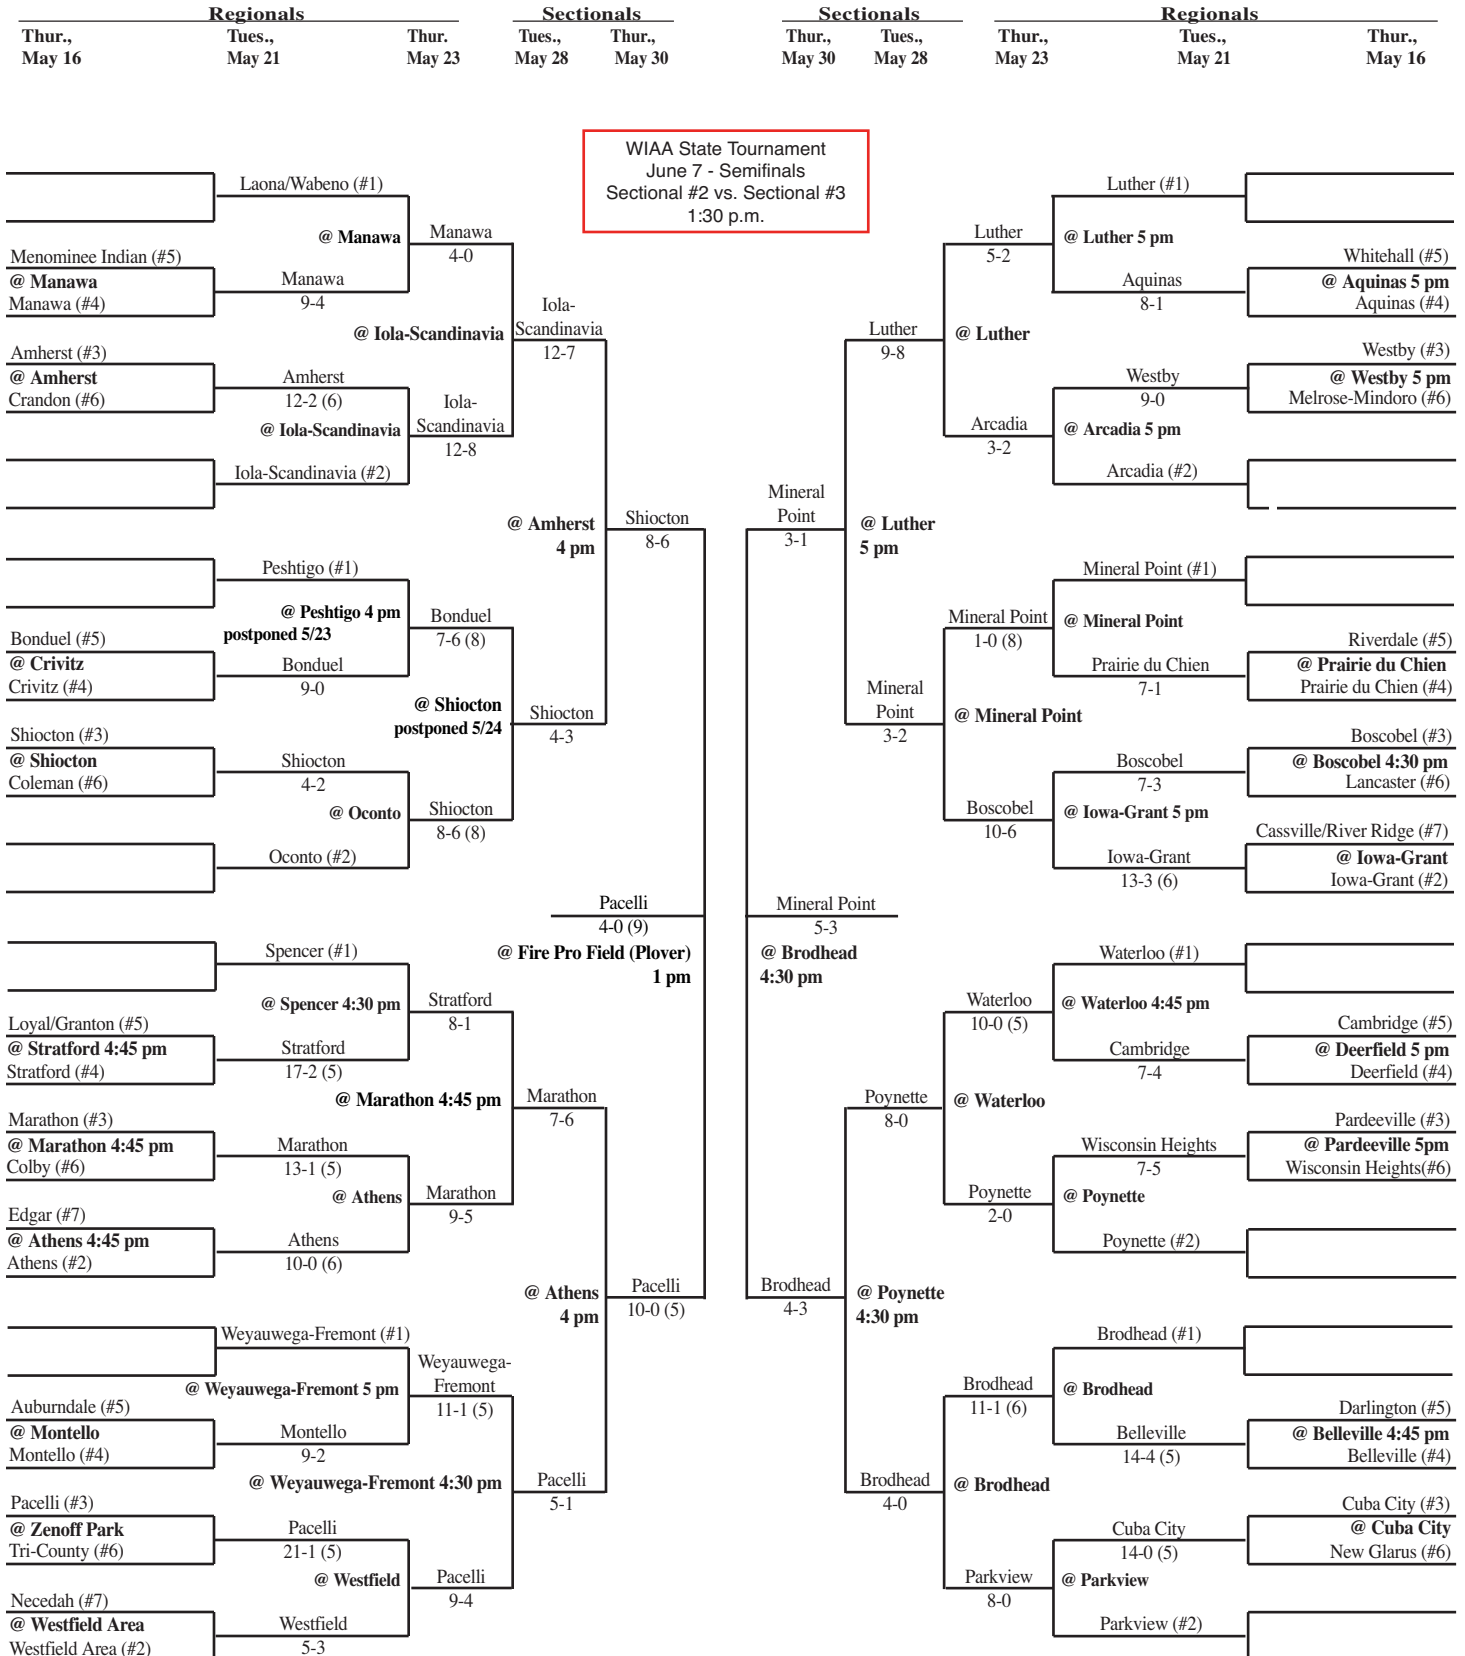

2013 Softball Assignments – Division 3

The highest seeded team will host through the regional final game provided their field is on the approved site list and is in good playing condition. If the higher seeds field is not on the approved list or unplayable and the lower seed's field is, the lower seed will host. If neither field is approved the higher seed will host. Games should not be postponed if a playable field is available.

SECTIONAL #2

SECTIONAL #3

2013 Softball Assignments – Division 3

The highest seeded team will host through the regional final game provided their field is on the approved site list and is in good playing condition. If the higher seeds field is not on the approved list or unplayable and the lower seed's field is, the lower seed will host. If neither field is approved the higher seed will host. Games should not be postponed if a playable field is available.