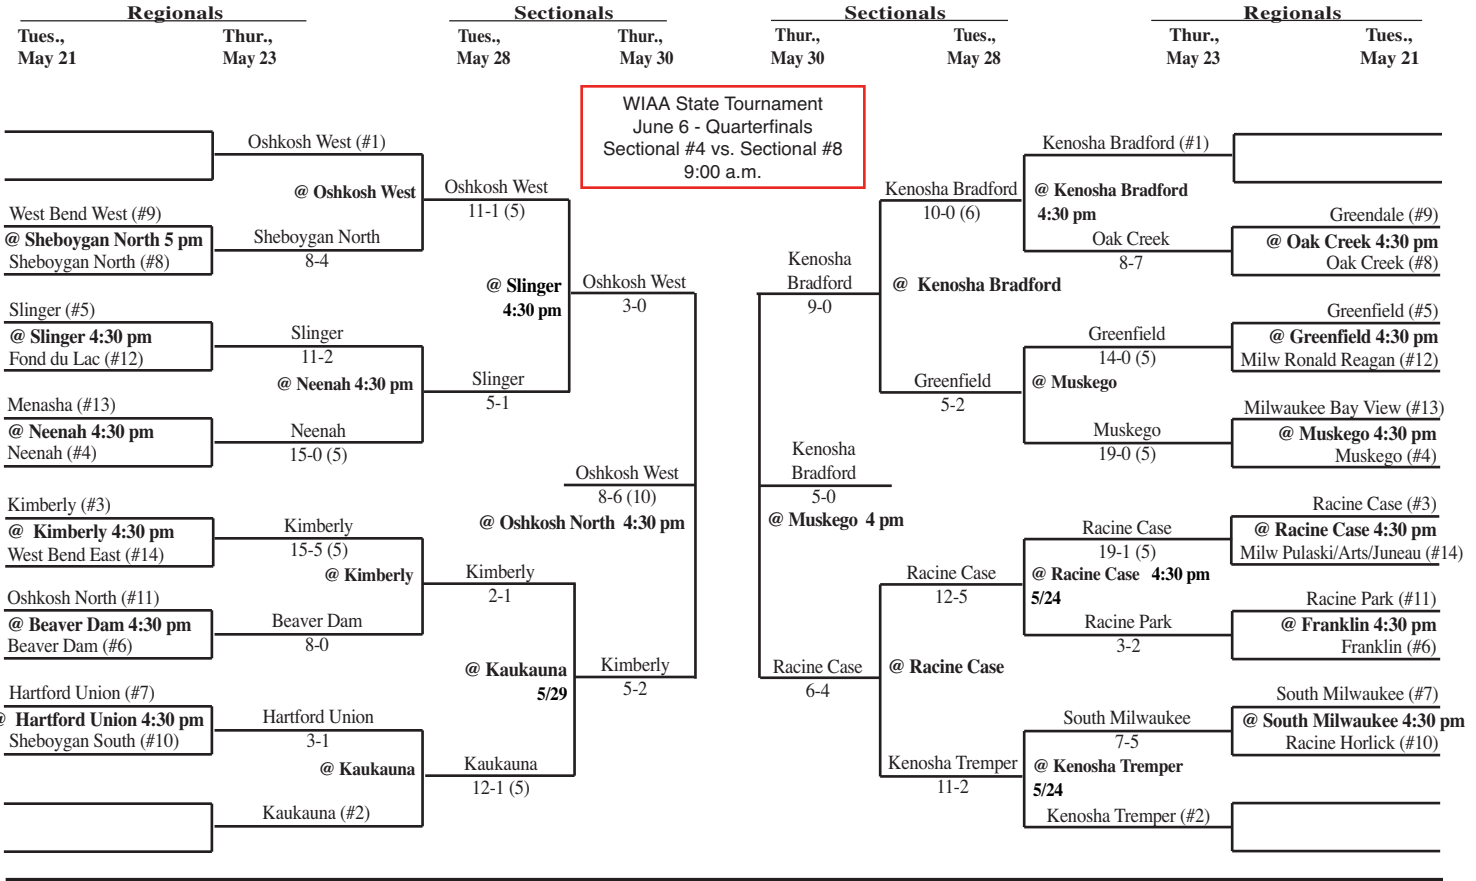

2013 Softball Assignments – Division 1

The highest seeded team will host through the regional final game provided their field is on the approved site list and is in good playing condition. If the higher seeds field is not on the approved list or unplayable and the lower seed's field is, the lower seed will host. If neither field is approved the higher seed will host. Games should not be postponed if a playable field is available.

SECTIONAL #4

WIAA State Tournament
June 6 - Quarterfinals
Sectional #4 vs. Sectional #8
9:00 a.m.

SECTIONAL #1

WIAA State Tournament
June 6 - Quarterfinals
Sectional #1 vs. Sectional #7
approx. 11 a.m.

2013 Softball Assignments – Division 1

The highest seeded team will host through the regional final game provided their field is on the approved site list and is in good playing condition. If the higher seeds field is not on the approved list or unplayable and the lower seed's field is, the lower seed will host. If neither field is approved the higher seed will host. Games should not be postponed if a playable field is available.