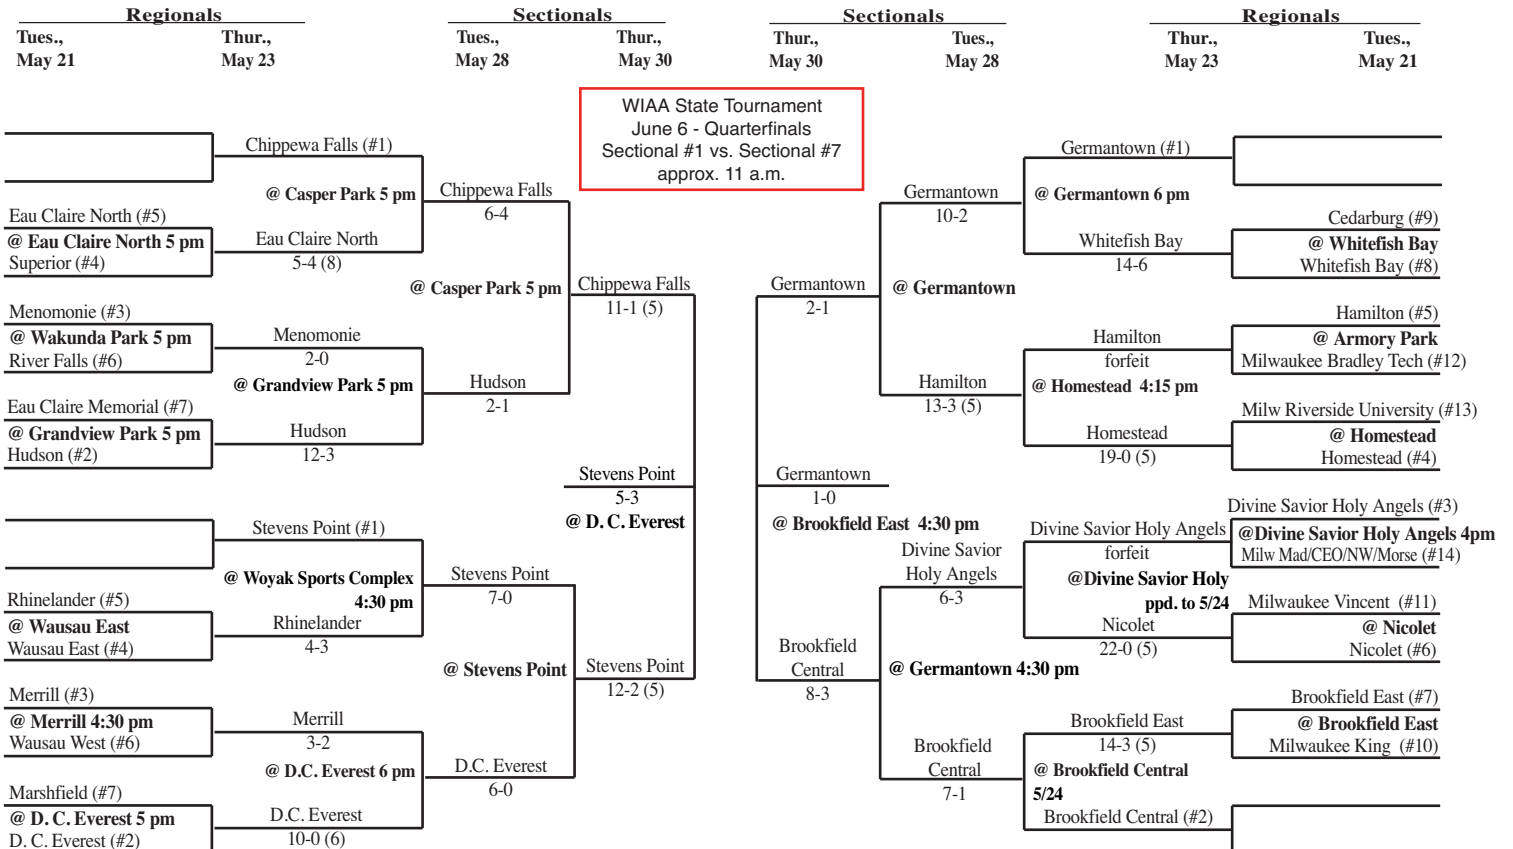

2013 Softball Assignments – Division 1

The highest seeded team will host through the regional final game provided their field is on the approved site list and is in good playing condition. If the higher seeds field is not on the approved list or unplayable and the lower seed's field is, the lower seed will host. If neither field is approved the higher seed will host. Games should not be postponed if a playable field is available.

SECTIONAL #4

WIAA State Tournament
June 6 - Quarterfinals
Sectional #4 vs. Sectional #8
9:00 a.m.

SECTIONAL #1

WIAA State Tournament
June 6 - Quarterfinals
Sectional #1 vs. Sectional #7
approx. 11 a.m.

2013 Softball Assignments – Division 1

The highest seeded team will host through the regional final game provided their field is on the approved site list and is in good playing condition. If the higher seeds field is not on the approved list or unplayable and the lower seed's field is, the lower seed will host. If neither field is approved the higher seed will host. Games should not be postponed if a playable field is available.