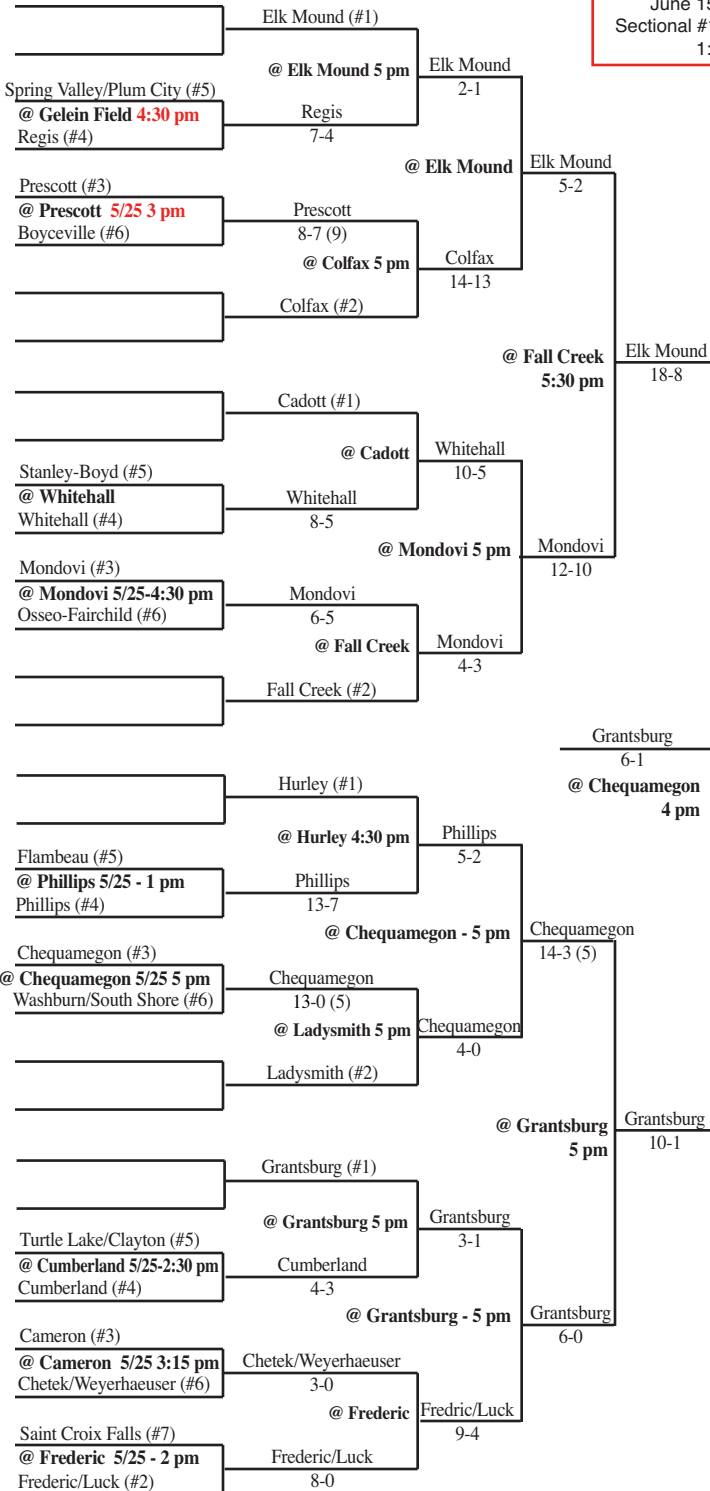

2012 Softball Assignments – Division 3

The highest seeded team will host through the regional final game provided their field is on the approved site list and is in good playing condition. If the higher seeds field is not on the approved list or unplayable and the lower seed's field is, the lower seed will host. If neither field is approved the higher seed will host. Games should not be postponed if a playable field is available.

Updated 6/7 - 8 p.m.

SECTIONAL #1

SECTIONAL #2

Regionals
Thur., May 24   Tues., May 29   Thur., May 31

Sectionals
Mon., June 4   Thur., June 7

Sectionals
Thur., June 7   Mon., June 4

Regionals
Thur., May 31   Tues., May 29   Thur., May 24

WIAA State Tournament
June 15 - Semifinals
Sectional #1 vs. Sectional #2
1:30 p.m.