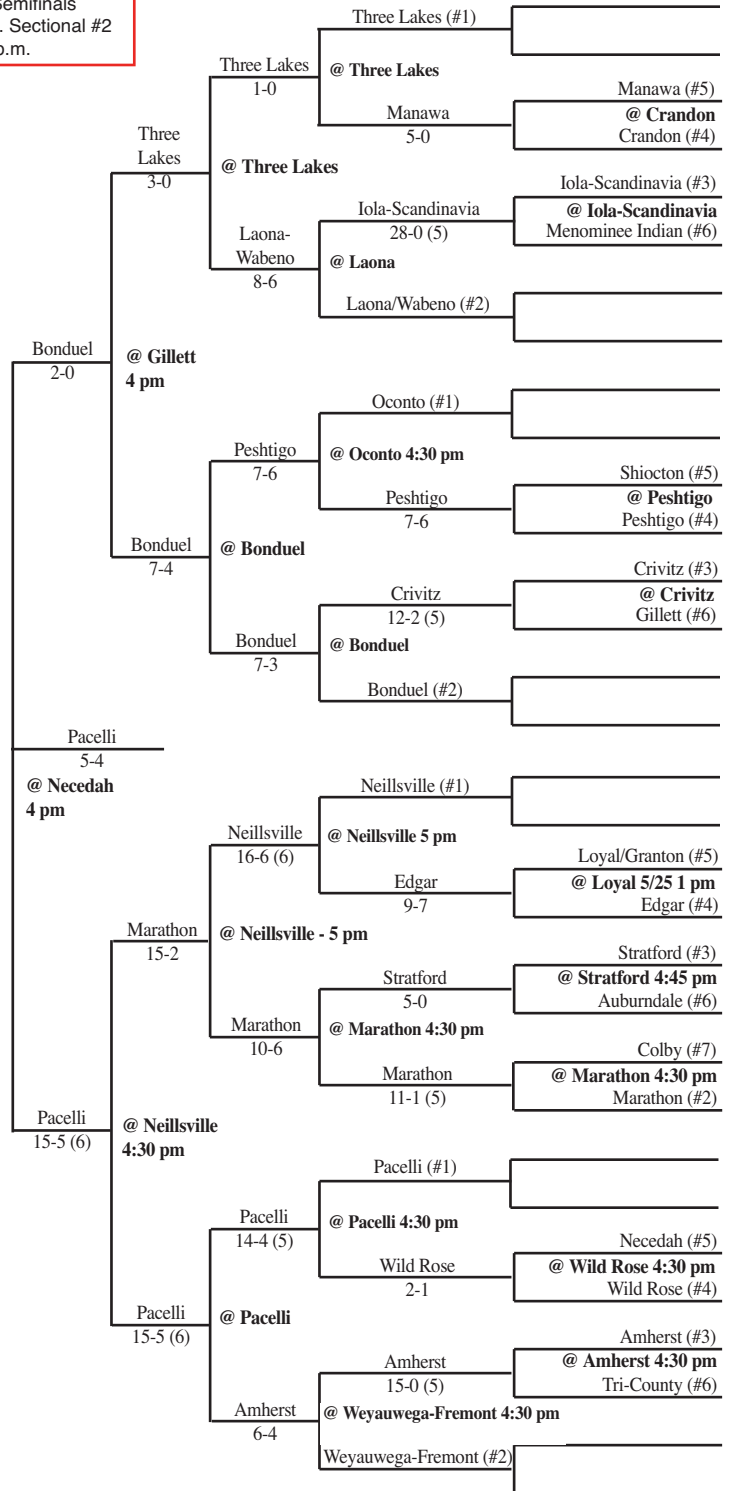

2012 Softball Assignments – Division 3

The highest seeded team will host through the regional final game provided their field is on the approved site list and is in good playing condition. If the higher seeds field is not on the approved list or unplayable and the lower seed's field is, the lower seed will host. If neither field is approved the higher seed will host. Games should not be postponed if a playable field is available.

Updated 6/7 - 8 p.m.

SECTIONAL #1

SECTIONAL #2

Regionals
 Thur., May 24 Tues., May 29 Thur., May 31

Sectionals
 Mon., June 4 Thur., June 7

Sectionals
 Thur., June 7 Mon., June 4

Regionals
 Thur., May 31 Tues., May 29 Thur., May 24

WIAA State Tournament
 June 15 - Semifinals
 Sectional #1 vs. Sectional #2
 1:30 p.m.

2012 Softball Assignments – Division 3

The highest seeded team will host through the regional final game provided their field is on the approved site list and is in good playing condition. If the higher seeds field is not on the approved list or unplayable and the lower seed's field is, the lower seed will host. If neither field is approved the higher seed will host. Games should not be postponed if a playable field is available.

SECTIONAL #3

SECTIONAL #4

WIAA State Tournament
 June 15 - Semifinals
 Sectional #3 vs. Sectional #4
 approx. 3:30 p.m.