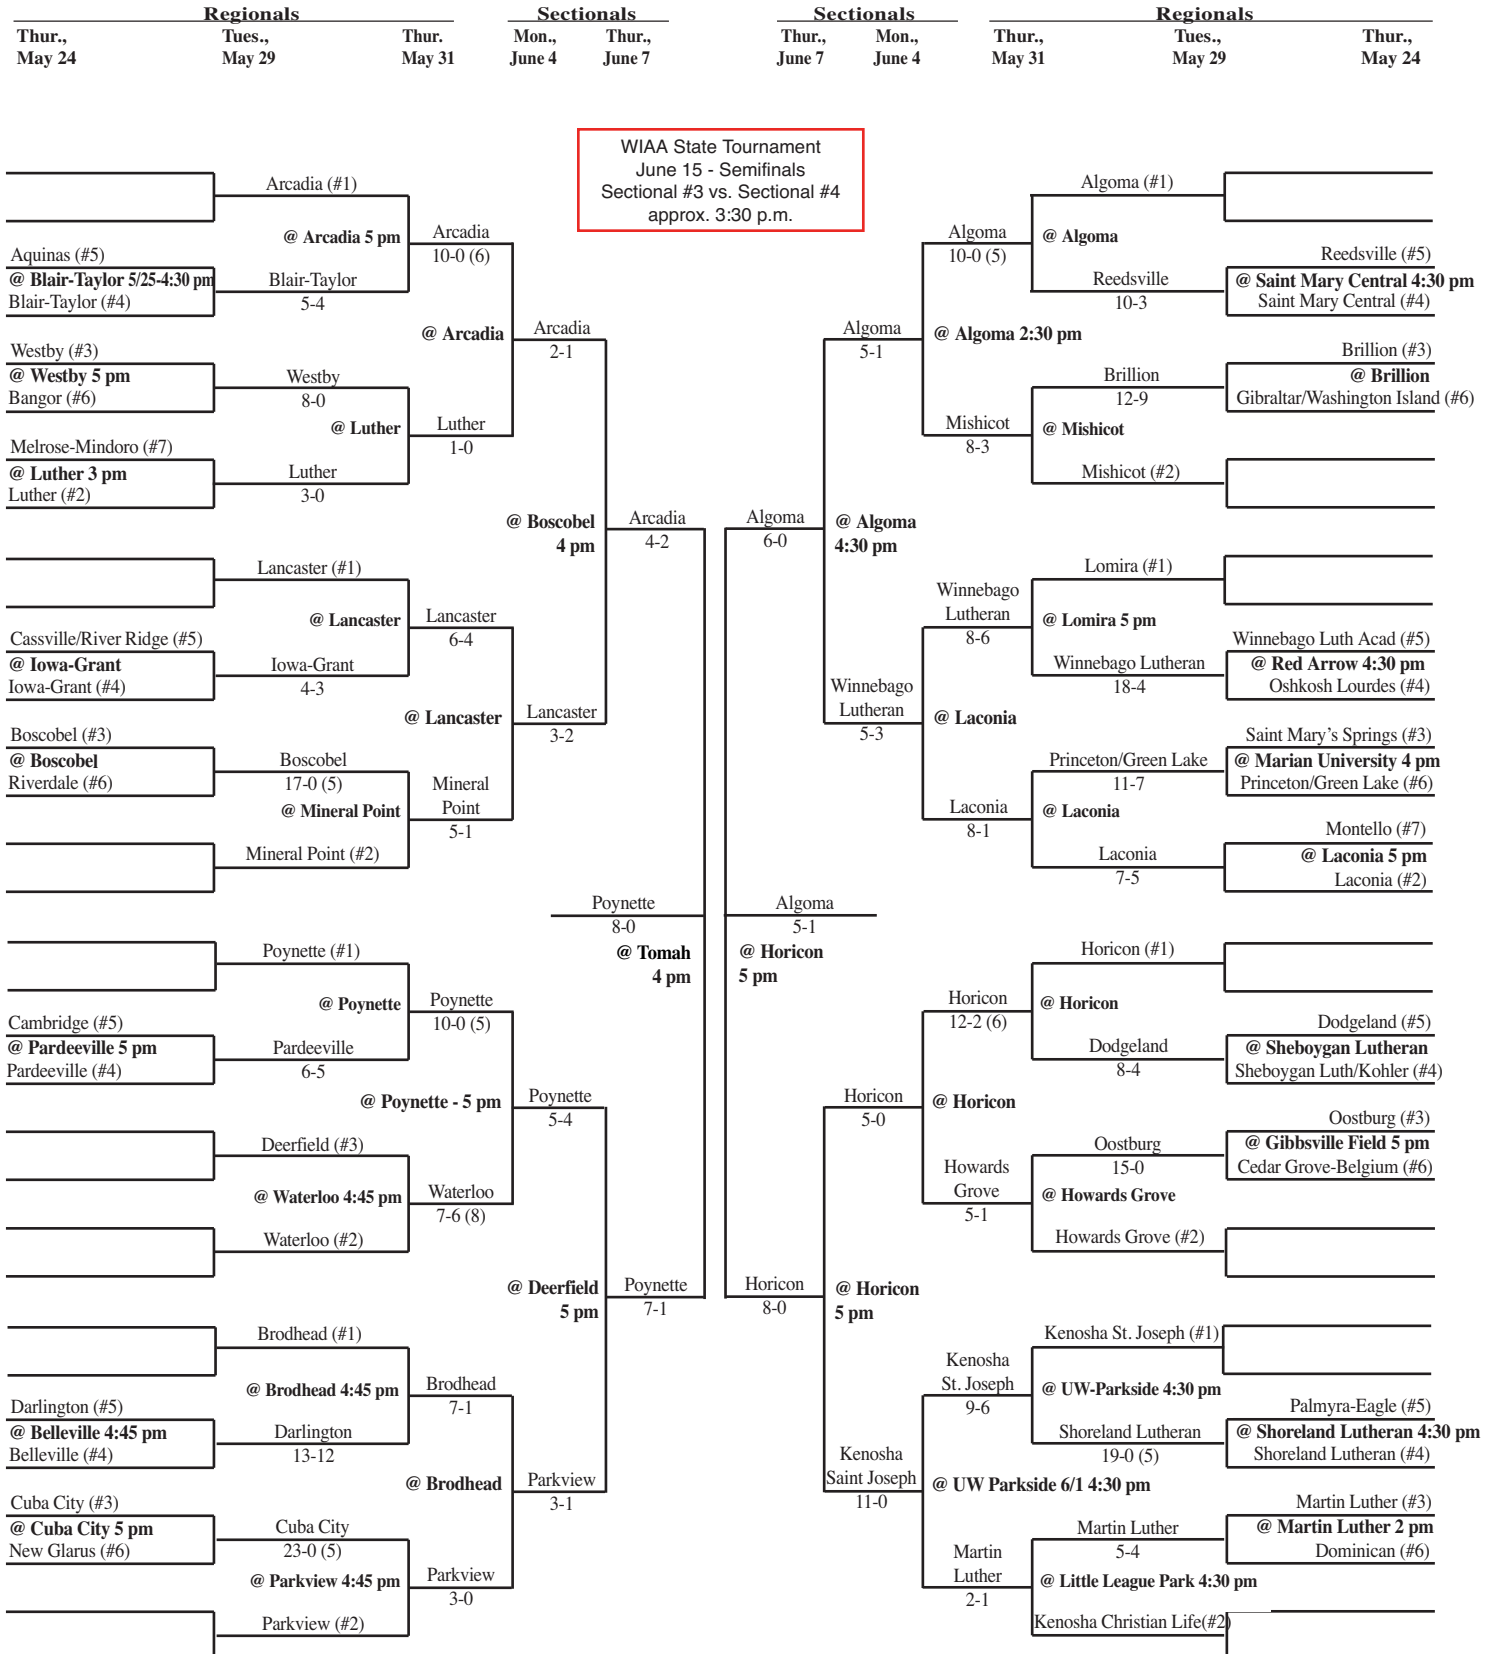

2012 Softball Assignments – Division 3

The highest seeded team will host through the regional final game provided their field is on the approved site list and is in good playing condition. If the higher seeds field is not on the approved list or unplayable and the lower seed's field is, the lower seed will host. If neither field is approved the higher seed will host. Games should not be postponed if a playable field is available.

SECTIONAL #3

SECTIONAL #4

WIAA State Tournament
June 15 - Semifinals
Sectional #3 vs. Sectional #4
approx. 3:30 p.m.