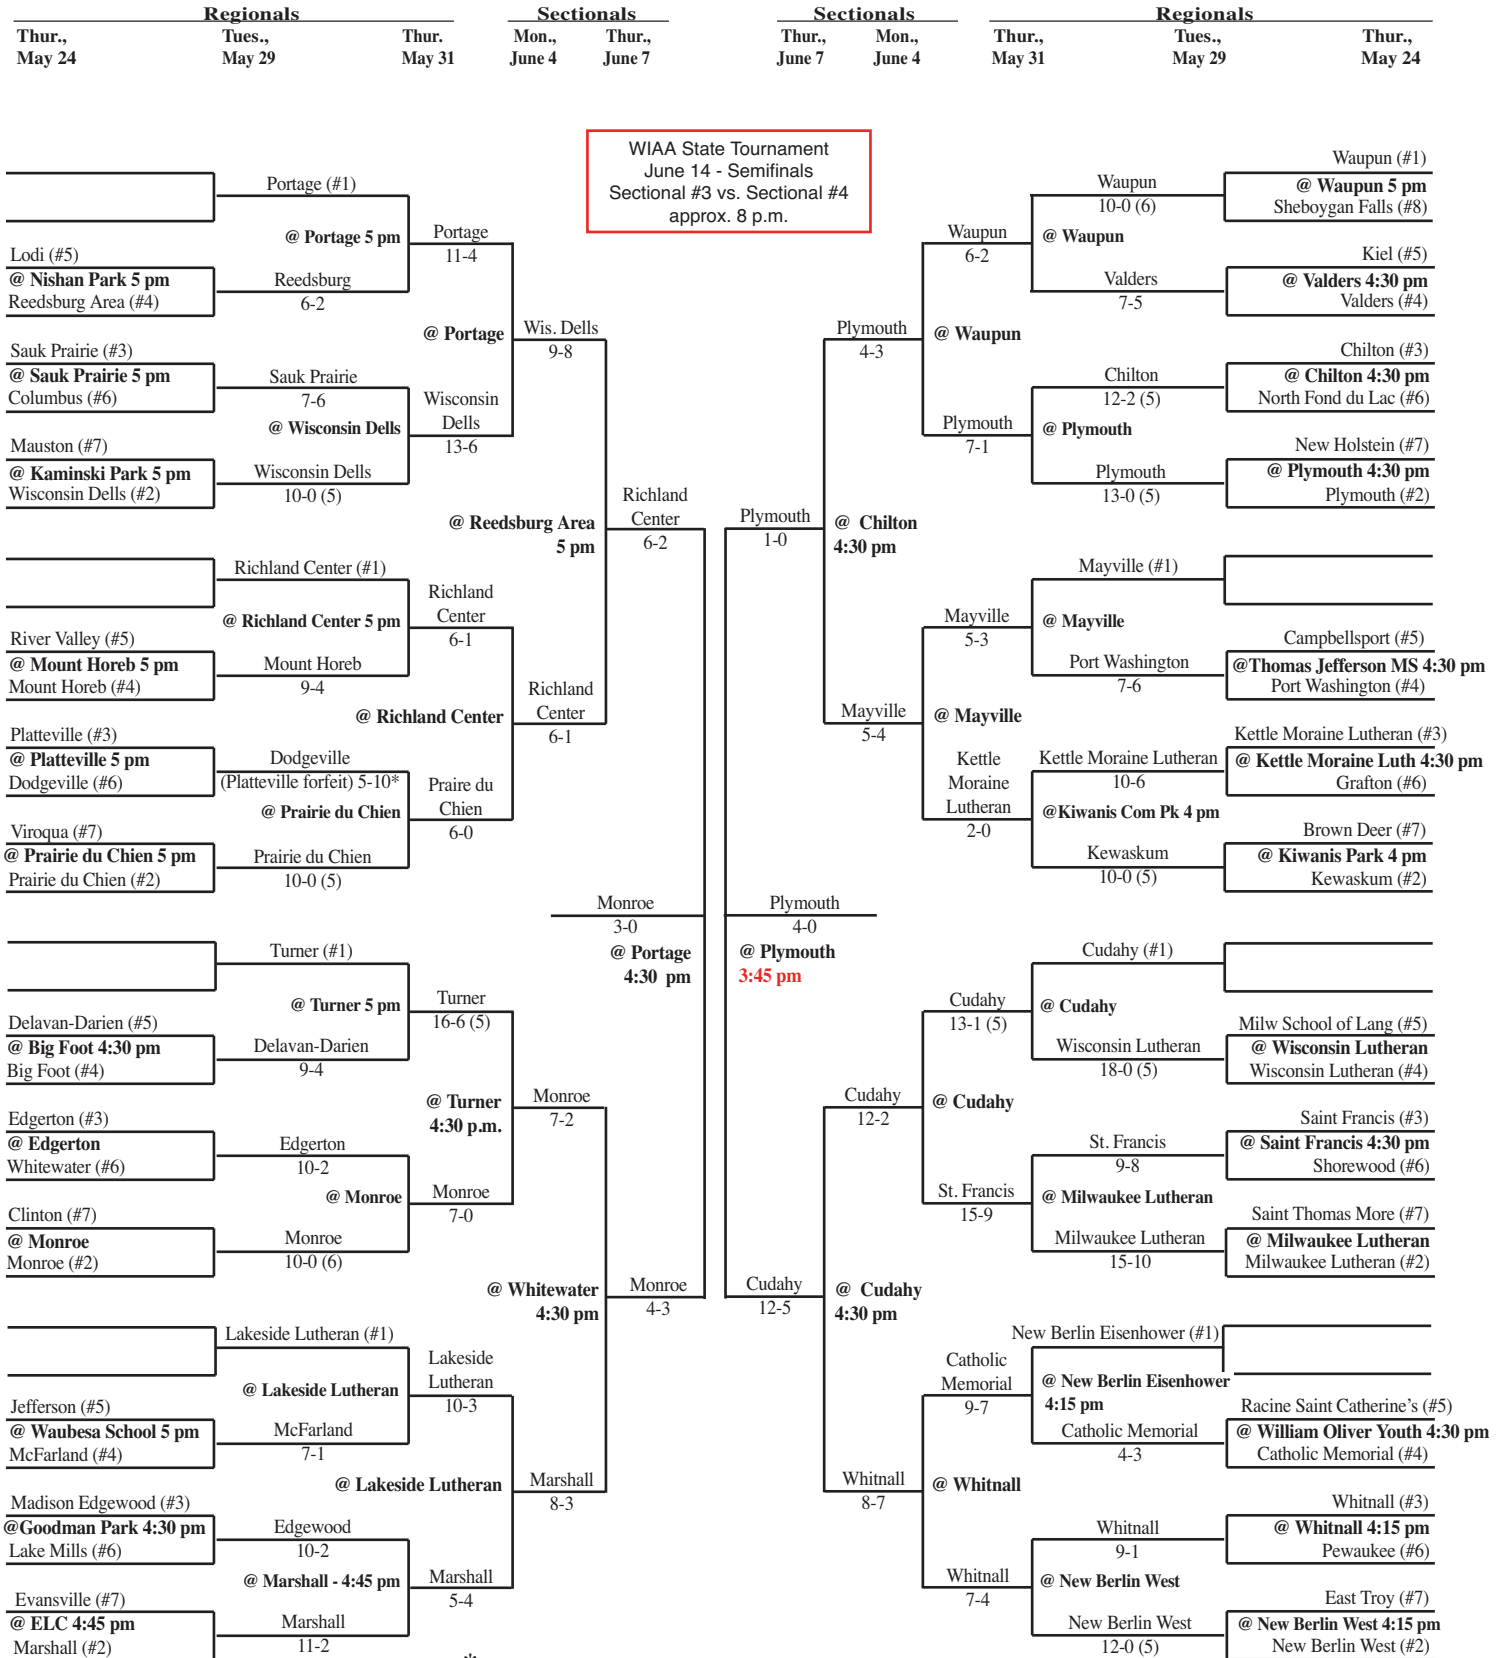

2012 Softball Assignments – Division 2

The highest seeded team will host through the regional final game provided their field is on the approved site list and is in good playing condition. If the higher seeds field is not on the approved list or unplayable and the lower seed's field is, the lower seed will host. If neither field is approved the higher seed will host. Games should not be postponed if a playable field is available.

SECTIONAL #3

SECTIONAL #4

* Platteville forfeited 10-5 win for use of ineligible player