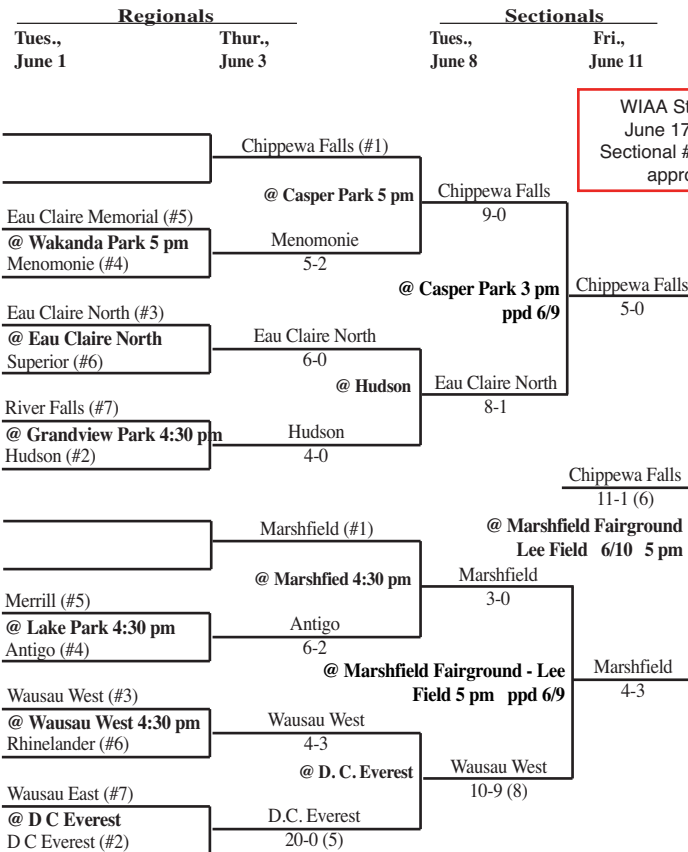

2010 Softball Assignments – Division 1

The highest seeded team will host through the regional final game provided their field is on the approved site list and is in good playing condition. If the higher seeds field is not on the approved list or unplayable and the lower seed's field is, the lower seed will host. If neither field is approved the higher seed will host. Games should not be postponed if a playable field is available.

SECTIONAL #5

SECTIONAL #7

SECTIONAL #6

SECTIONAL #8

2010 Softball Assignments – Division 1

The highest seeded team will host through the regional final game provided their field is on the approved site list and is in good playing condition. If the higher seeds field is not on the approved list or unplayable and the lower seed's field is, the lower seed will host. If neither field is approved the higher seed will host. Games should not be postponed if a playable field is available.

SECTIONAL #2

WIAA State Tournament
June 17 - Quarterfinals
Sectional #2 vs. Sectional #4
1:30 p.m.

SECTIONAL #4

SECTIONAL #1

WIAA State Tournament
June 17 - Quarterfinals
Sectional #1 vs. Sectional #3
approx. 3:30 p.m.