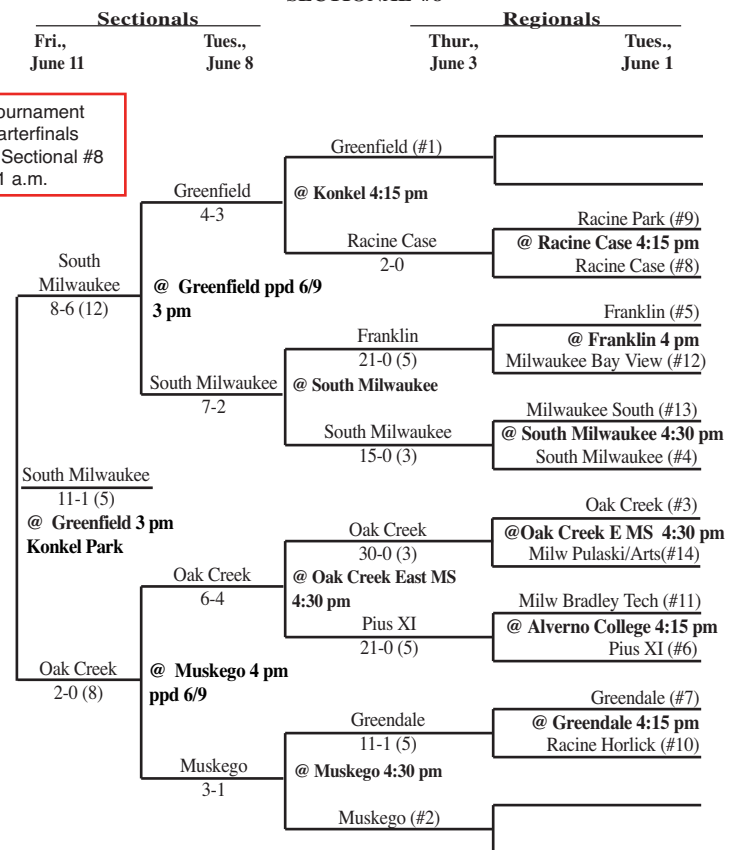

2010 Softball Assignments – Division 1

The highest seeded team will host through the regional final game provided their field is on the approved site list and is in good playing condition. If the higher seeds field is not on the approved list or unplayable and the lower seed's field is, the lower seed will host. If neither field is approved the higher seed will host. Games should not be postponed if a playable field is available.

SECTIONAL #5

SECTIONAL #7

SECTIONAL #6

SECTIONAL #8

2010 Softball Assignments – Division 1

The highest seeded team will host through the regional final game provided their field is on the approved site list and is in good playing condition. If the higher seeds field is not on the approved list or unplayable and the lower seed's field is, the lower seed will host. If neither field is approved the higher seed will host. Games should not be postponed if a playable field is available.

SECTIONAL #2

WIAA State Tournament
June 17 - Quarterfinals
Sectional #2 vs. Sectional #4
1:30 p.m.

SECTIONAL #4

SECTIONAL #1

WIAA State Tournament
June 17 - Quarterfinals
Sectional #1 vs. Sectional #3
approx. 3:30 p.m.