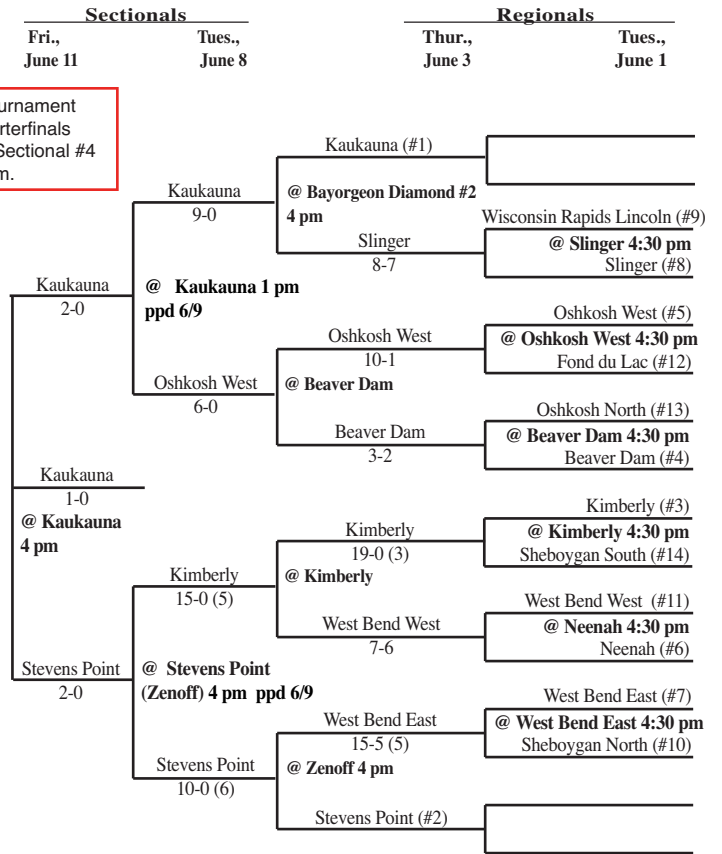

2010 Softball Assignments – Division 1

The highest seeded team will host through the regional final game provided their field is on the approved site list and is in good playing condition. If the higher seeds field is not on the approved list or unplayable and the lower seed's field is, the lower seed will host. If neither field is approved the higher seed will host. Games should not be postponed if a playable field is available.

SECTIONAL #5

SECTIONAL #7

SECTIONAL #6

SECTIONAL #8

2010 Softball Assignments – Division 1

The highest seeded team will host through the regional final game provided their field is on the approved site list and is in good playing condition. If the higher seeds field is not on the approved list or unplayable and the lower seed's field is, the lower seed will host. If neither field is approved the higher seed will host. Games should not be postponed if a playable field is available.

SECTIONAL #2

WIAA State Tournament
June 17 - Quarterfinals
Sectional #2 vs. Sectional #4
1:30 p.m.

SECTIONAL #4

SECTIONAL #1

WIAA State Tournament
June 17 - Quarterfinals
Sectional #1 vs. Sectional #3
approx. 3:30 p.m.