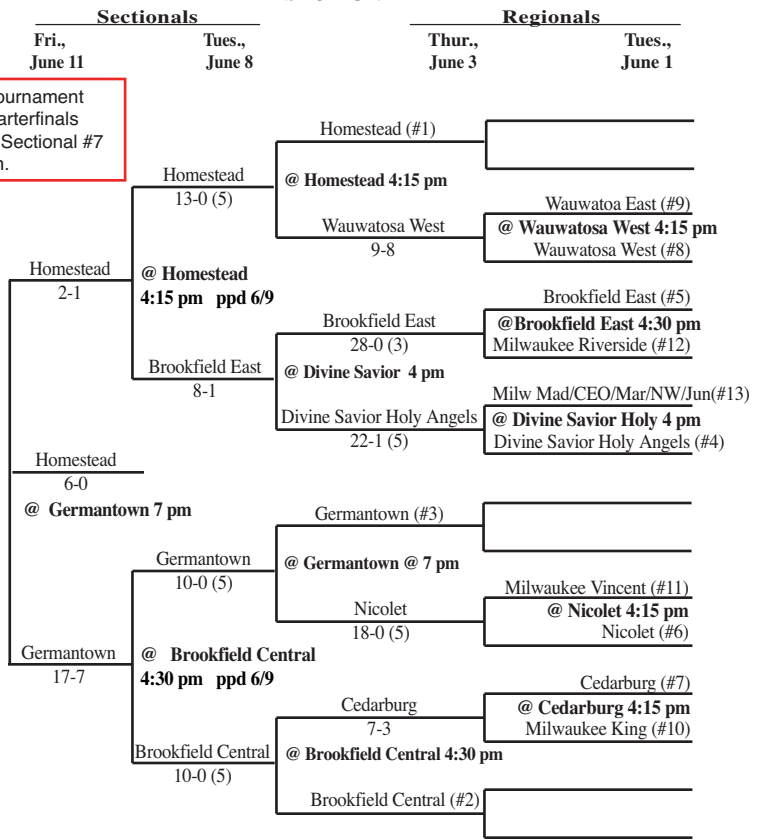

2010 Softball Assignments – Division 1

The highest seeded team will host through the regional final game provided their field is on the approved site list and is in good playing condition. If the higher seeds field is not on the approved list or unplayable and the lower seed's field is, the lower seed will host. If neither field is approved the higher seed will host. Games should not be postponed if a playable field is available.

SECTIONAL #5

SECTIONAL #7

SECTIONAL #6

SECTIONAL #8

2010 Softball Assignments – Division 1

The highest seeded team will host through the regional final game provided their field is on the approved site list and is in good playing condition. If the higher seeds field is not on the approved list or unplayable and the lower seed's field is, the lower seed will host. If neither field is approved the higher seed will host. Games should not be postponed if a playable field is available.

SECTIONAL #2

WIAA State Tournament
June 17 - Quarterfinals
Sectional #2 vs. Sectional #4
1:30 p.m.

SECTIONAL #4

SECTIONAL #1

WIAA State Tournament
June 17 - Quarterfinals
Sectional #1 vs. Sectional #3
approx. 3:30 p.m.