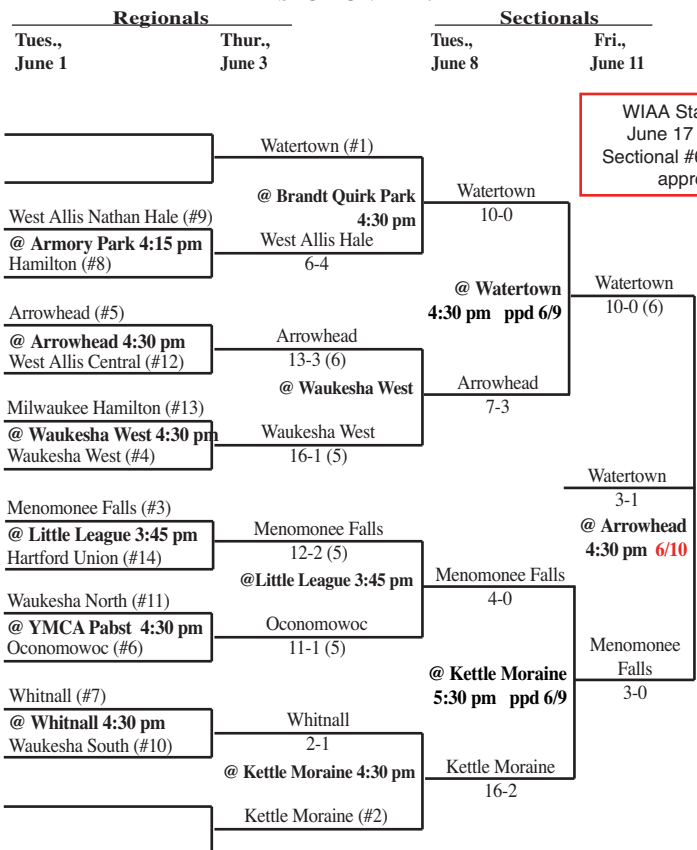

2010 Softball Assignments – Division 1

The highest seeded team will host through the regional final game provided their field is on the approved site list and is in good playing condition. If the higher seeds field is not on the approved list or unplayable and the lower seed's field is, the lower seed will host. If neither field is approved the higher seed will host. Games should not be postponed if a playable field is available.

SECTIONAL #5

SECTIONAL #7

SECTIONAL #6

SECTIONAL #8

2010 Softball Assignments – Division 1

The highest seeded team will host through the regional final game provided their field is on the approved site list and is in good playing condition. If the higher seeds field is not on the approved list or unplayable and the lower seed's field is, the lower seed will host. If neither field is approved the higher seed will host. Games should not be postponed if a playable field is available.

SECTIONAL #2

WIAA State Tournament
June 17 - Quarterfinals
Sectional #2 vs. Sectional #4
1:30 p.m.

SECTIONAL #4

SECTIONAL #1

WIAA State Tournament
June 17 - Quarterfinals
Sectional #1 vs. Sectional #3
approx. 3:30 p.m.