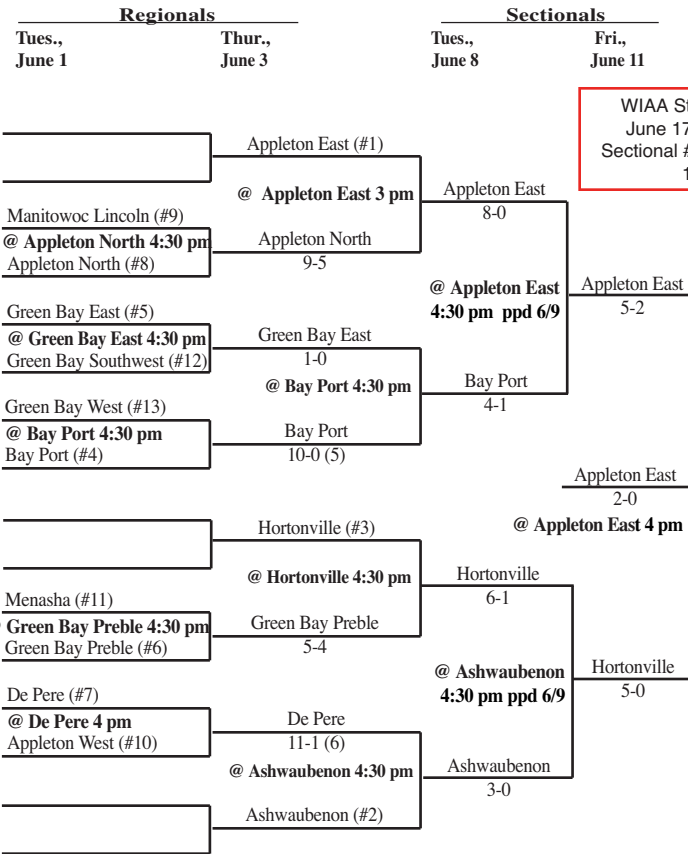

2010 Softball Assignments – Division 1

The highest seeded team will host through the regional final game provided their field is on the approved site list and is in good playing condition. If the higher seeds field is not on the approved list or unplayable and the lower seed's field is, the lower seed will host. If neither field is approved the higher seed will host. Games should not be postponed if a playable field is available.

SECTIONAL #5

SECTIONAL #7

SECTIONAL #6

SECTIONAL #8

2010 Softball Assignments – Division 1

The highest seeded team will host through the regional final game provided their field is on the approved site list and is in good playing condition. If the higher seeds field is not on the approved list or unplayable and the lower seed's field is, the lower seed will host. If neither field is approved the higher seed will host. Games should not be postponed if a playable field is available.

SECTIONAL #2

WIAA State Tournament
June 17 - Quarterfinals
Sectional #2 vs. Sectional #4
1:30 p.m.

SECTIONAL #4

SECTIONAL #1

WIAA State Tournament
June 17 - Quarterfinals
Sectional #1 vs. Sectional #3
approx. 3:30 p.m.