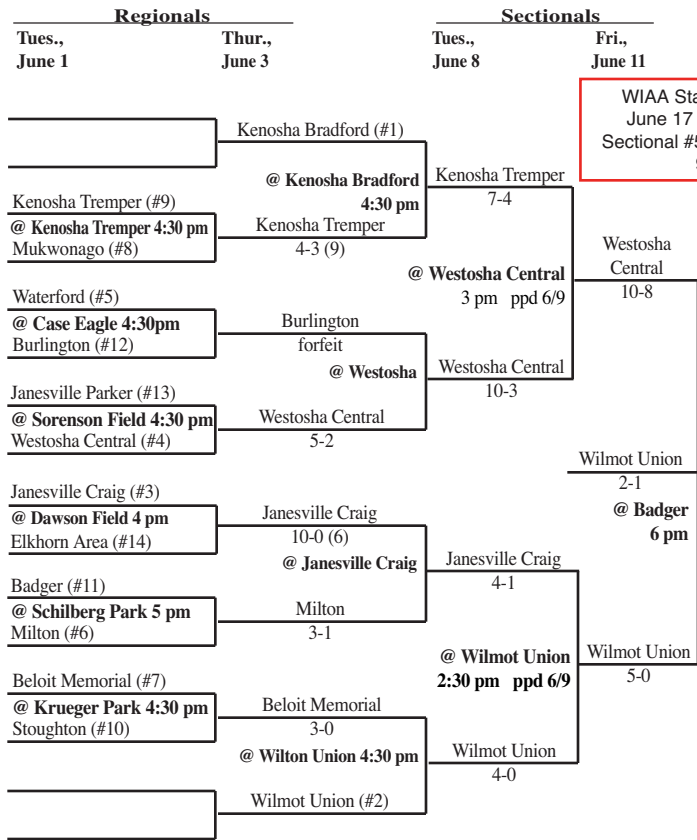

2010 Softball Assignments – Division 1

The highest seeded team will host through the regional final game provided their field is on the approved site list and is in good playing condition. If the higher seeds field is not on the approved list or unplayable and the lower seed's field is, the lower seed will host. If neither field is approved the higher seed will host. Games should not be postponed if a playable field is available.

SECTIONAL #5

SECTIONAL #7

SECTIONAL #6

SECTIONAL #8

2010 Softball Assignments – Division 1

The highest seeded team will host through the regional final game provided their field is on the approved site list and is in good playing condition. If the higher seeds field is not on the approved list or unplayable and the lower seed's field is, the lower seed will host. If neither field is approved the higher seed will host. Games should not be postponed if a playable field is available.

SECTIONAL #2

WIAA State Tournament
June 17 - Quarterfinals
Sectional #2 vs. Sectional #4
1:30 p.m.

SECTIONAL #4

SECTIONAL #1

WIAA State Tournament
June 17 - Quarterfinals
Sectional #1 vs. Sectional #3
approx. 3:30 p.m.