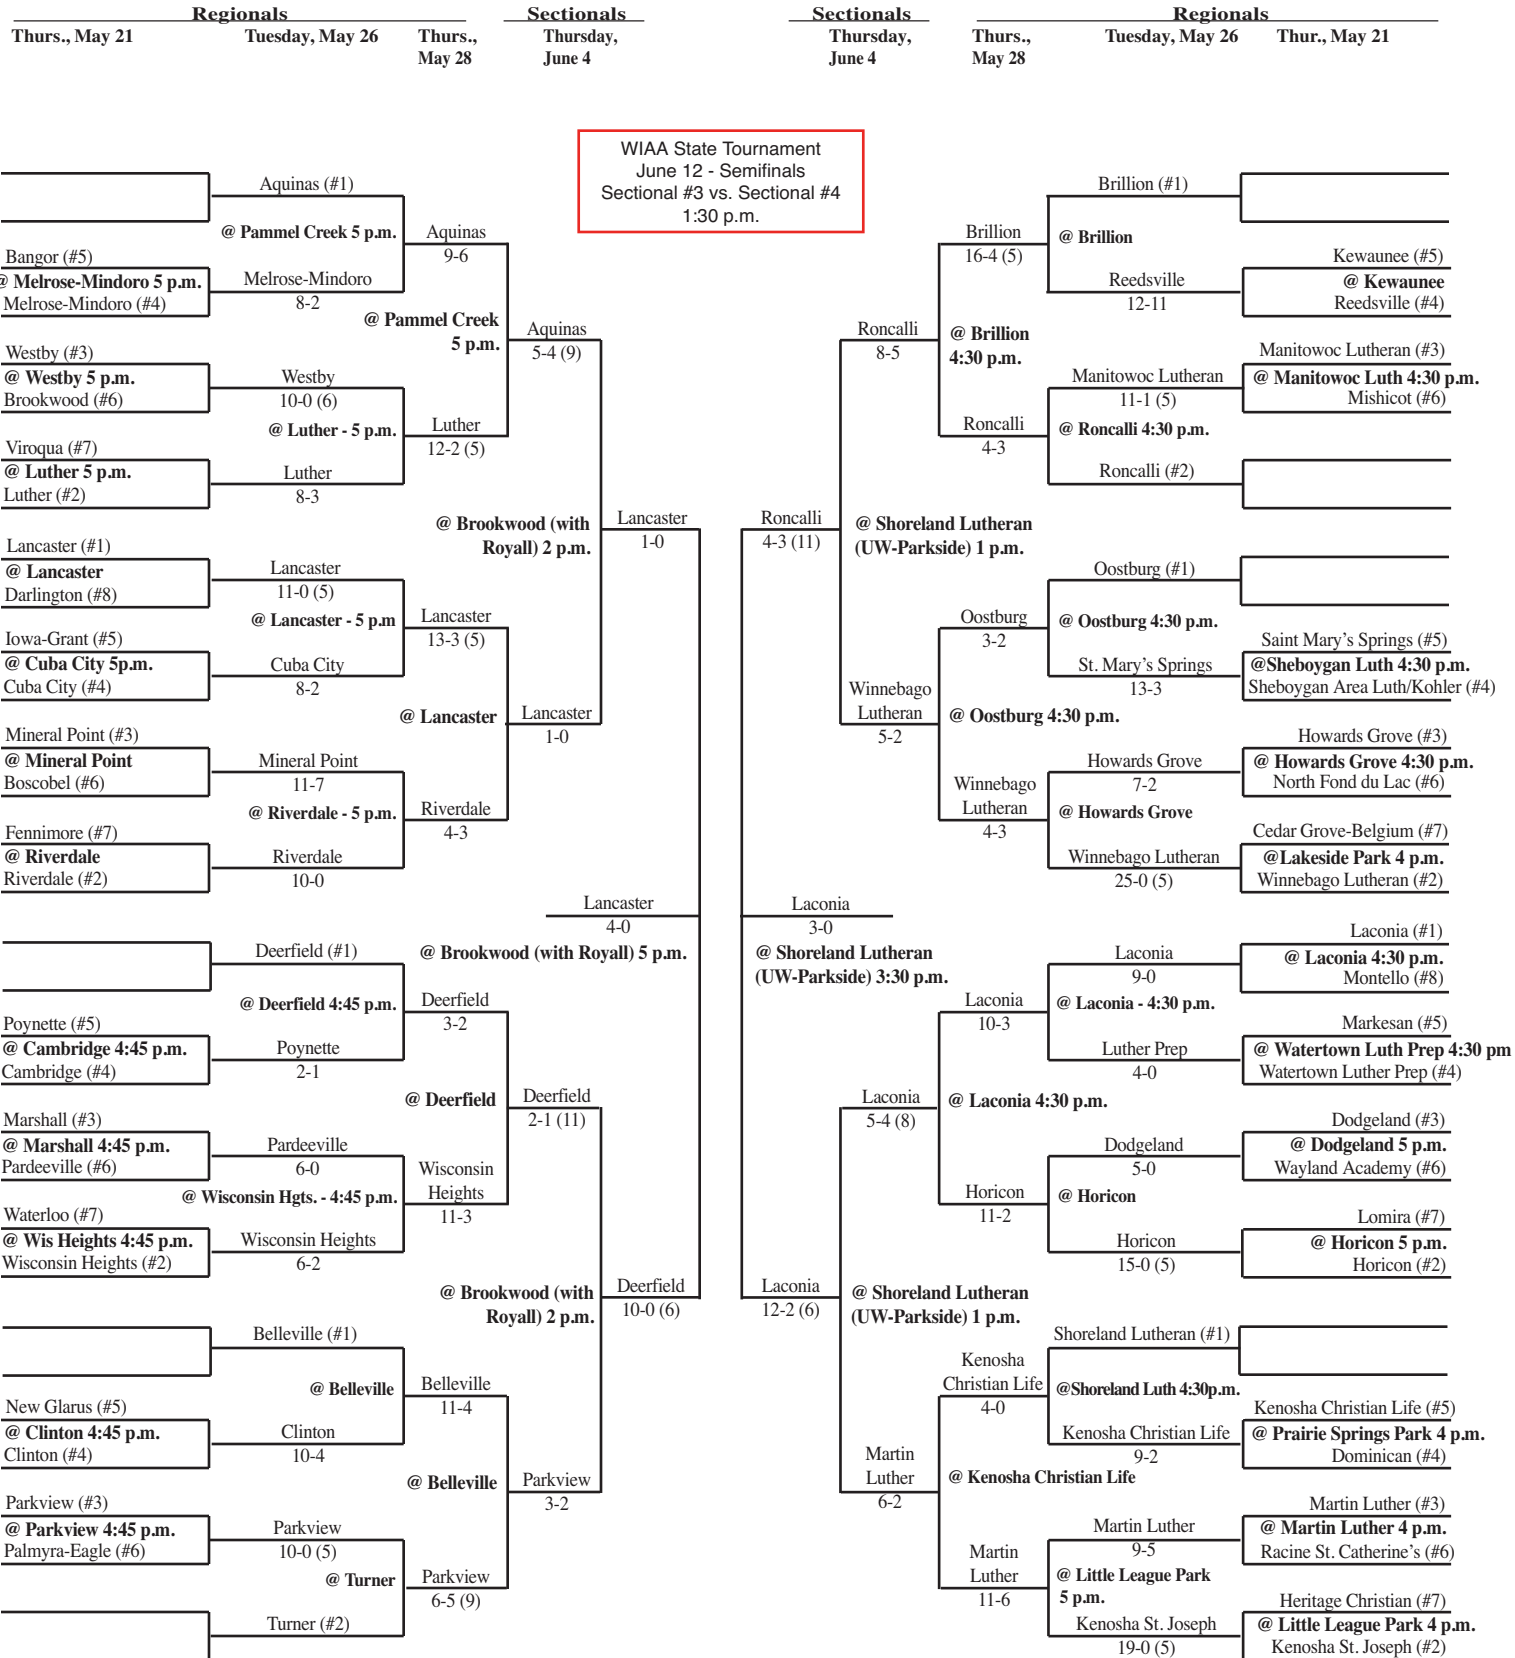

2009 Softball Assignments – Division 3

The highest seeded team will host through the regional final game provided their field is on the approved site list and is in good playing condition. If the higher seeds field is not on the approved list or unplayable and the lower seed's field is, the lower seed will host. If neither field is approved the higher seed will host. Games should not be postponed if a playable field is available.

Updated 6/5

SECTIONAL #3

SECTIONAL #4

2009 Softball Assignments – Division 3

The highest seeded team will host through the regional final game provided their field is on the approved site list and is in good playing condition. If the higher seeds field is not on the approved list or unplayable and the lower seed's field is, the lower seed will host. If neither field is approved the higher seed will host. Games should not be postponed if a playable field is available.