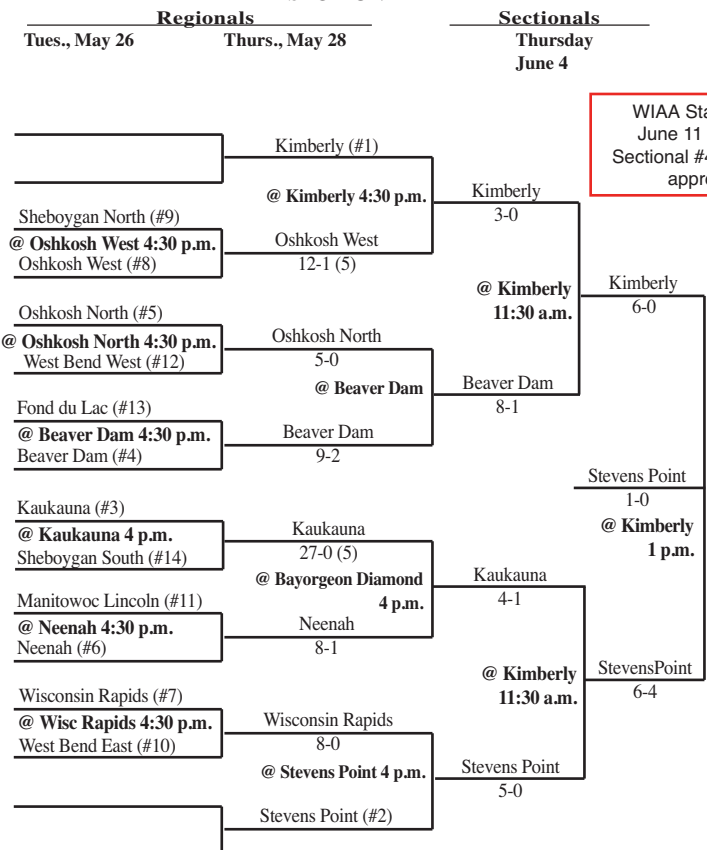

2009 Softball Assignments – Division 1

The highest seeded team will host through the regional final game provided their field is on the approved site list and is in good playing condition. If the higher seeds field is not on the approved list or unplayable and the lower seed's field is, the lower seed will host. If neither field is approved the higher seed will host. Games should not be postponed if a playable field is available. **UPDATED 6/5**

SECTIONAL #3

WIAA State Tournament
June 11 - Quarterfinals
Sectional #3 vs. Sectional #6
9 a.m.

SECTIONAL #6

SECTIONAL #4

WIAA State Tournament
June 11 - Quarterfinals
Sectional #4 vs. Sectional #5
approx. 11 a.m.

SECTIONAL #5

2009 Softball Assignments – Division 1

The highest seeded team will host through the regional final game provided their field is on the approved site list and is in good playing condition. If the higher seeds field is not on the approved list or unplayable and the lower seed's field is, the lower seed will host. If neither field is approved the higher seed will host. Games should not be postponed if a playable field is available.

SECTIONAL #2

WIAA State Tournament
June 11 - Quarterfinals
Sectional #2 vs. Sectional #7
1:30 p.m.

SECTIONAL #7

SECTIONAL #1

WIAA State Tournament
June 11 - Quarterfinals
Sectional #1 vs. Sectional #8
approx. 3:30 p.m.