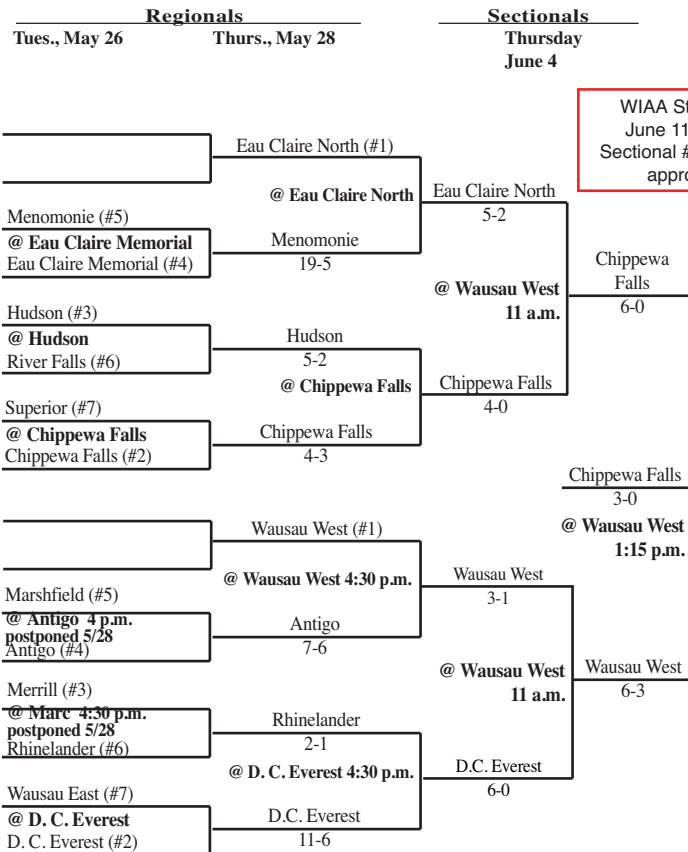

2009 Softball Assignments – Division 1

The highest seeded team will host through the regional final game provided their field is on the approved site list and is in good playing condition. If the higher seeds field is not on the approved list or unplayable and the lower seed's field is, the lower seed will host. If neither field is approved the higher seed will host. Games should not be postponed if a playable field is available. **UPDATED 6/5**

SECTIONAL #3

WIAA State Tournament
June 11 - Quarterfinals
Sectional #3 vs. Sectional #6
9 a.m.

SECTIONAL #6

SECTIONAL #4

WIAA State Tournament
June 11 - Quarterfinals
Sectional #4 vs. Sectional #5
approx. 11 a.m.

SECTIONAL #5

2009 Softball Assignments – Division 1

The highest seeded team will host through the regional final game provided their field is on the approved site list and is in good playing condition. If the higher seeds field is not on the approved list or unplayable and the lower seed's field is, the lower seed will host. If neither field is approved the higher seed will host. Games should not be postponed if a playable field is available.

SECTIONAL #2

WIAA State Tournament
June 11 - Quarterfinals
Sectional #2 vs. Sectional #7
1:30 p.m.

SECTIONAL #7

SECTIONAL #1

WIAA State Tournament
June 11 - Quarterfinals
Sectional #1 vs. Sectional #8
approx. 3:30 p.m.