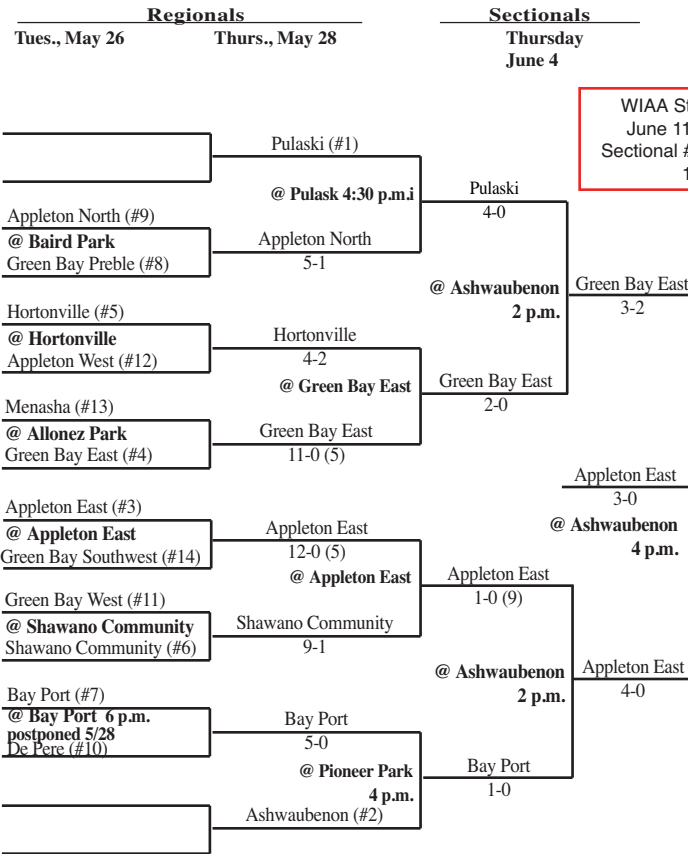

2009 Softball Assignments – Division 1

The highest seeded team will host through the regional final game provided their field is on the approved site list and is in good playing condition. If the higher seeds field is not on the approved list or unplayable and the lower seed's field is, the lower seed will host. If neither field is approved the higher seed will host. Games should not be postponed if a playable field is available.

SECTIONAL #2