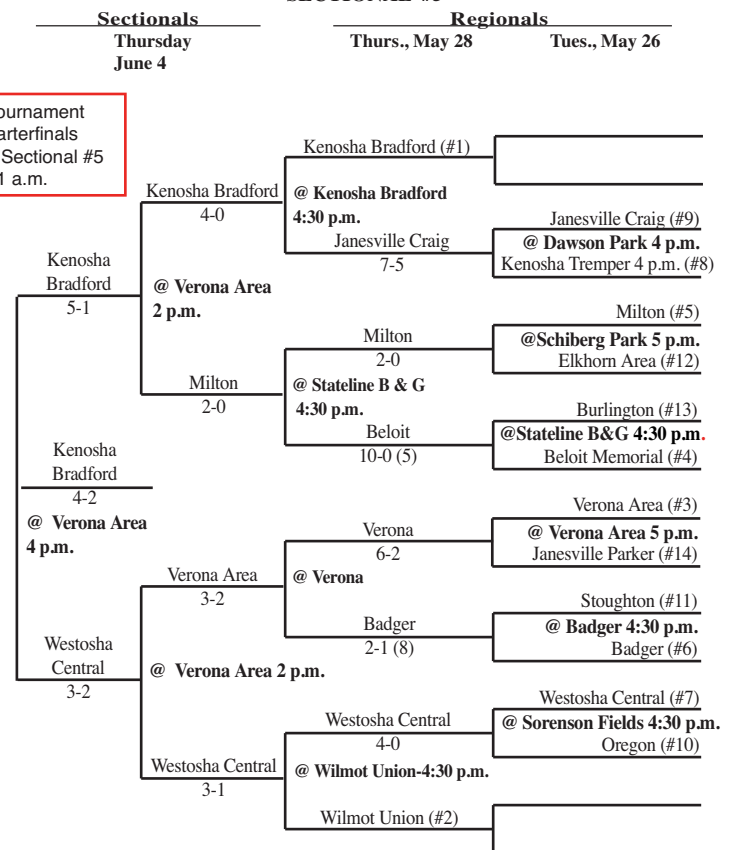

2009 Softball Assignments – Division 1

The highest seeded team will host through the regional final game provided their field is on the approved site list and is in good playing condition. If the higher seeds field is not on the approved list or unplayable and the lower seed's field is, the lower seed will host. If neither field is approved the higher seed will host. Games should not be postponed if a playable field is available. **UPDATED 6/5**

SECTIONAL #3

WIAA State Tournament
June 11 - Quarterfinals
Sectional #3 vs. Sectional #6
9 a.m.

SECTIONAL #6

SECTIONAL #4

WIAA State Tournament
June 11 - Quarterfinals
Sectional #4 vs. Sectional #5
approx. 11 a.m.

SECTIONAL #5

2009 Softball Assignments – Division 1

The highest seeded team will host through the regional final game provided their field is on the approved site list and is in good playing condition. If the higher seeds field is not on the approved list or unplayable and the lower seed's field is, the lower seed will host. If neither field is approved the higher seed will host. Games should not be postponed if a playable field is available.

SECTIONAL #2

WIAA State Tournament
June 11 - Quarterfinals
Sectional #2 vs. Sectional #7
1:30 p.m.

SECTIONAL #7

SECTIONAL #1

WIAA State Tournament
June 11 - Quarterfinals
Sectional #1 vs. Sectional #8
approx. 3:30 p.m.