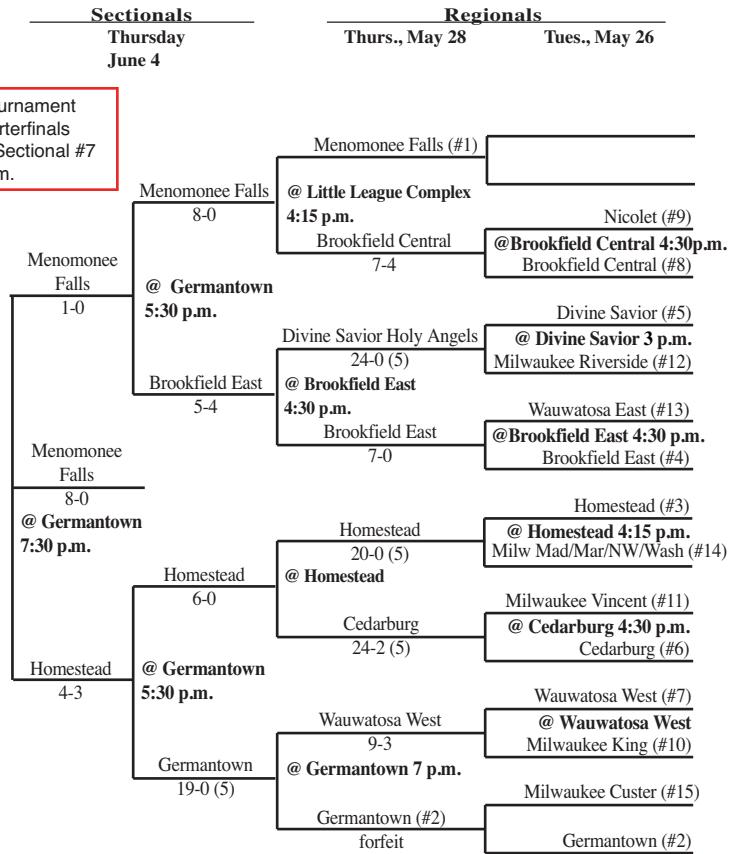

2009 Softball Assignments – Division 1

The highest seeded team will host through the regional final game provided their field is on the approved site list and is in good playing condition. If the higher seeds field is not on the approved list or unplayable and the lower seed's field is, the lower seed will host. If neither field is approved the higher seed will host. Games should not be postponed if a playable field is available. **UPDATED 6/5**

SECTIONAL #3

WIAA State Tournament
June 11 - Quarterfinals
Sectional #3 vs. Sectional #6
9 a.m.

SECTIONAL #6

SECTIONAL #4

WIAA State Tournament
June 11 - Quarterfinals
Sectional #4 vs. Sectional #5
approx. 11 a.m.

SECTIONAL #5

2009 Softball Assignments – Division 1

The highest seeded team will host through the regional final game provided their field is on the approved site list and is in good playing condition. If the higher seeds field is not on the approved list or unplayable and the lower seed's field is, the lower seed will host. If neither field is approved the higher seed will host. Games should not be postponed if a playable field is available.

SECTIONAL #2

WIAA State Tournament
June 11 - Quarterfinals
Sectional #2 vs. Sectional #7
1:30 p.m.

SECTIONAL #7

SECTIONAL #1

WIAA State Tournament
June 11 - Quarterfinals
Sectional #1 vs. Sectional #8
approx. 3:30 p.m.