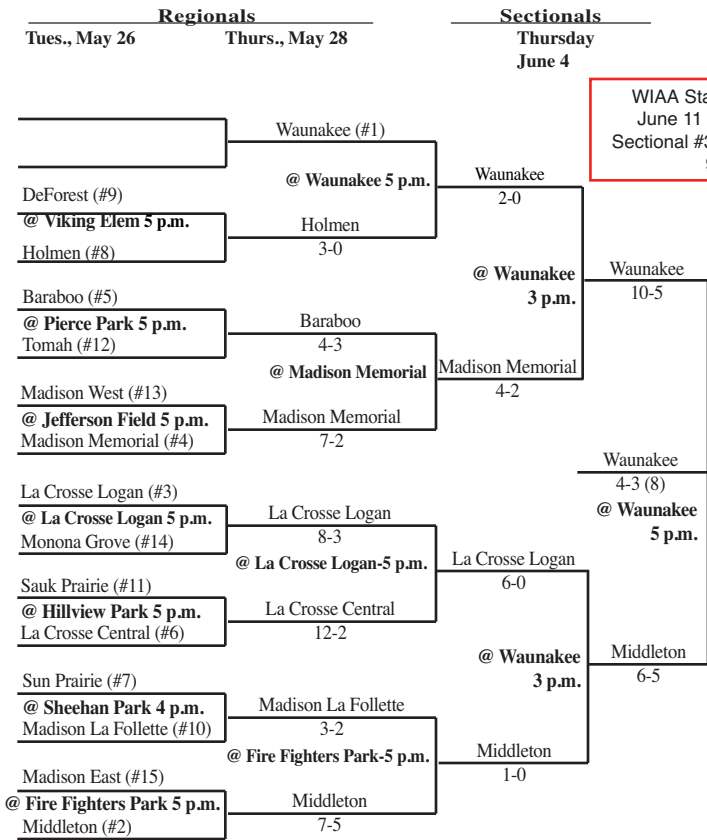

2009 Softball Assignments – Division 1

The highest seeded team will host through the regional final game provided their field is on the approved site list and is in good playing condition. If the higher seeds field is not on the approved list or unplayable and the lower seed's field is, the lower seed will host. If neither field is approved the higher seed will host. Games should not be postponed if a playable field is available. **UPDATED 6/5**

SECTIONAL #3

WIAA State Tournament
June 11 - Quarterfinals
Sectional #3 vs. Sectional #6
9 a.m.

SECTIONAL #6

SECTIONAL #4

WIAA State Tournament
June 11 - Quarterfinals
Sectional #4 vs. Sectional #5
approx. 11 a.m.

SECTIONAL #5

2009 Softball Assignments – Division 1

The highest seeded team will host through the regional final game provided their field is on the approved site list and is in good playing condition. If the higher seeds field is not on the approved list or unplayable and the lower seed's field is, the lower seed will host. If neither field is approved the higher seed will host. Games should not be postponed if a playable field is available.

SECTIONAL #2

WIAA State Tournament
June 11 - Quarterfinals
Sectional #2 vs. Sectional #7
1:30 p.m.

SECTIONAL #7

SECTIONAL #1

WIAA State Tournament
June 11 - Quarterfinals
Sectional #1 vs. Sectional #8
approx. 3:30 p.m.