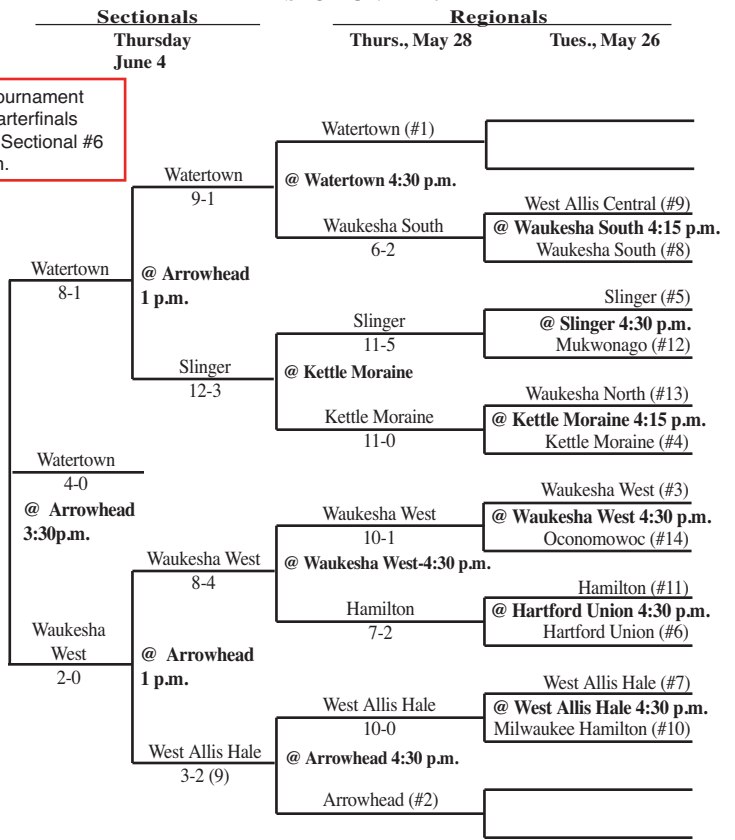

2009 Softball Assignments – Division 1

The highest seeded team will host through the regional final game provided their field is on the approved site list and is in good playing condition. If the higher seeds field is not on the approved list or unplayable and the lower seed's field is, the lower seed will host. If neither field is approved the higher seed will host. Games should not be postponed if a playable field is available. **UPDATED 6/5**

SECTIONAL #3

WIAA State Tournament
June 11 - Quarterfinals
Sectional #3 vs. Sectional #6
9 a.m.

SECTIONAL #6

SECTIONAL #4

WIAA State Tournament
June 11 - Quarterfinals
Sectional #4 vs. Sectional #5
approx. 11 a.m.

SECTIONAL #5

2009 Softball Assignments – Division 1

The highest seeded team will host through the regional final game provided their field is on the approved site list and is in good playing condition. If the higher seeds field is not on the approved list or unplayable and the lower seed's field is, the lower seed will host. If neither field is approved the higher seed will host. Games should not be postponed if a playable field is available.