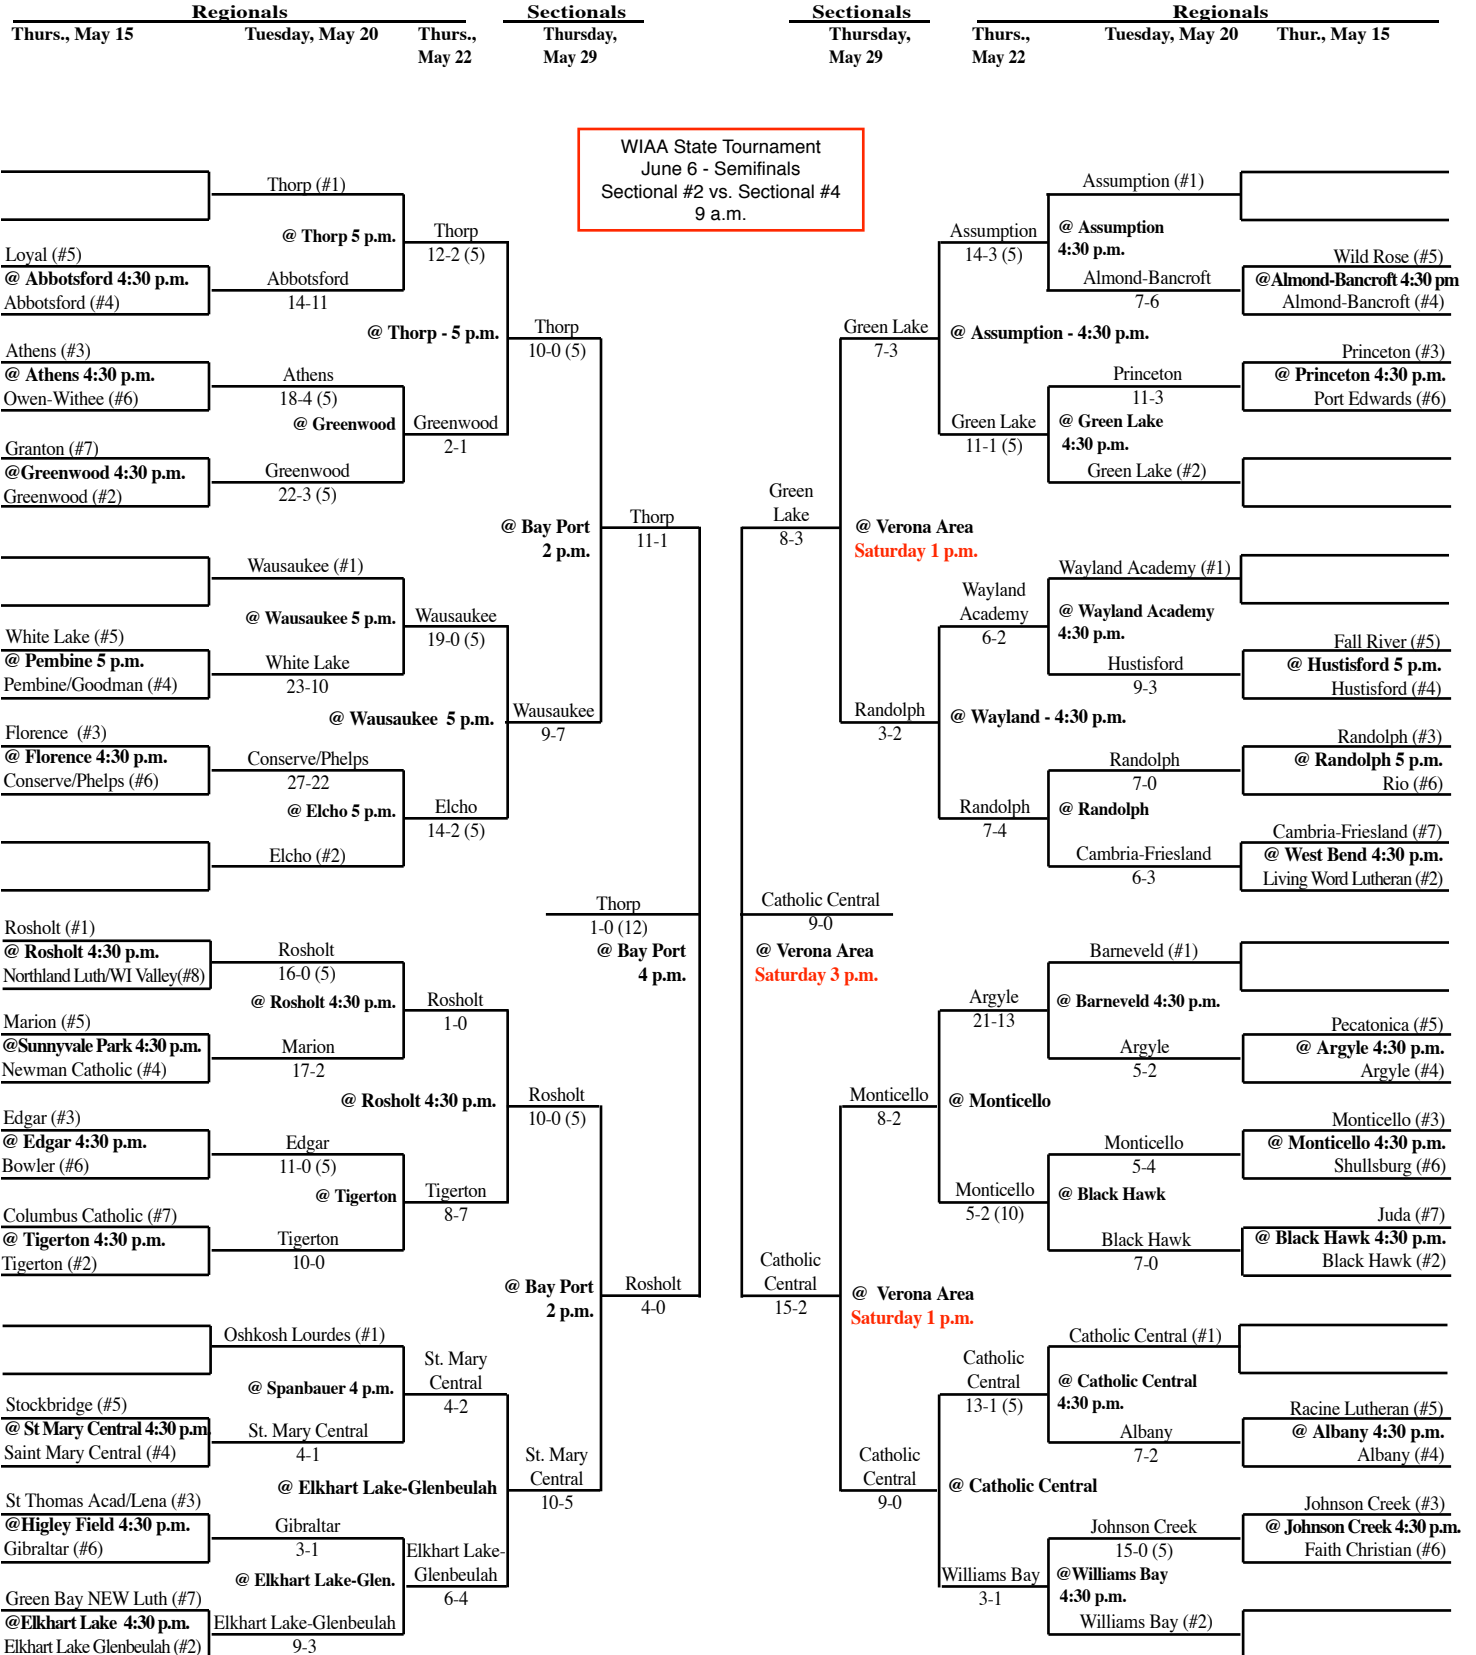

2008 Softball Assignments – Division 4

The highest seeded team will host through the regional final game, unless their field is unavailable or unplayable. If the lower seed's field is playable they will host. If the lower seed's field is also unplayable an alternate site can be used if agreeable to both teams. Games should not be postponed if a playable field is available.

Updated 6/1

SECTIONAL #2

SECTIONAL #4