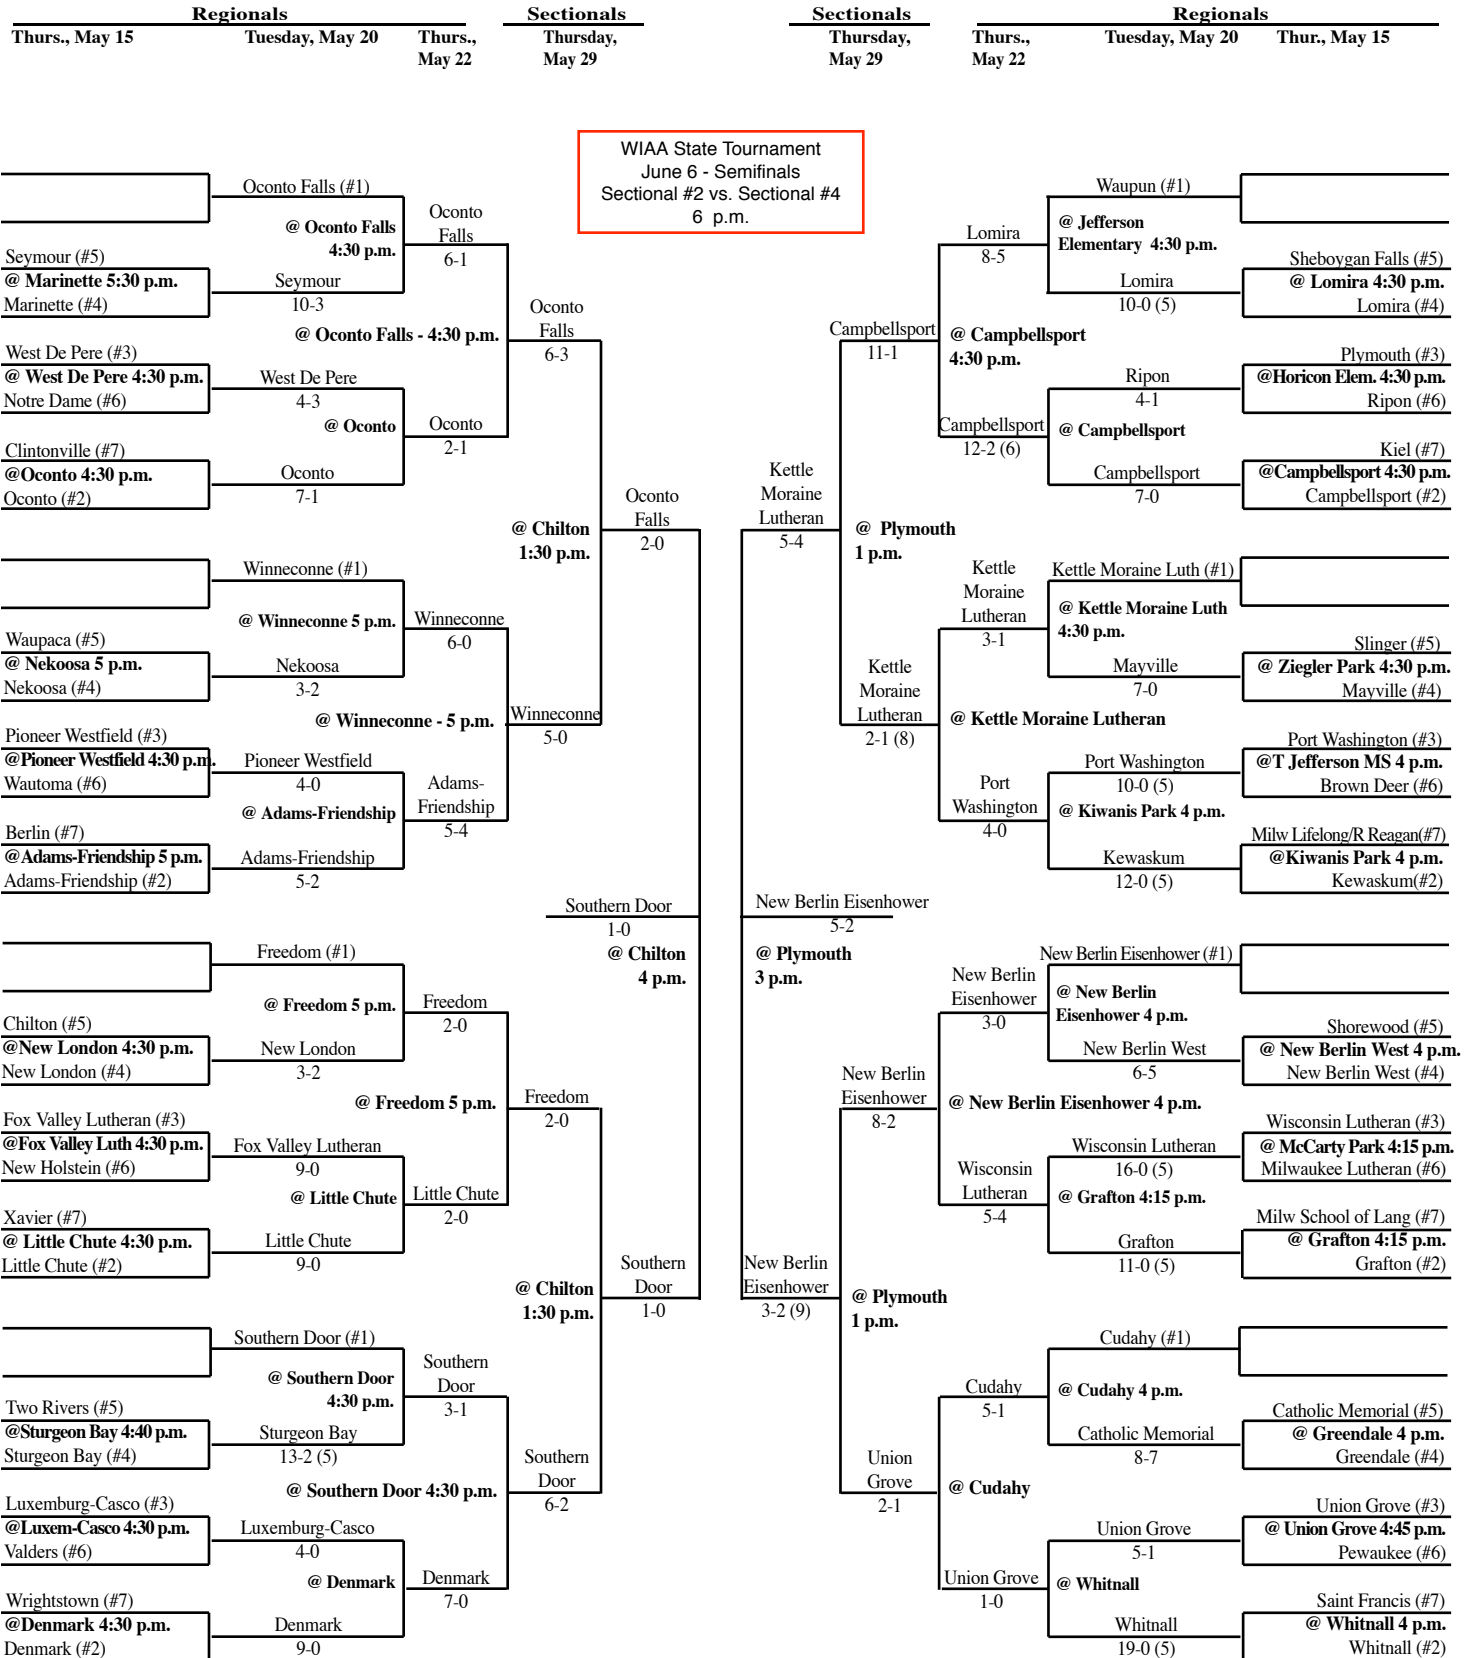

2008 Softball Assignments – Division 2

The highest seeded team will host through the regional final game, unless their field is unavailable or unplayable. If the lower seed's field is playable they will host. If the lower seed's field is also unplayable an alternate site can be used if agreeable to both teams. Games should not be postponed if a playable field is available.

Updated 5/29

SECTIONAL #2

SECTIONAL #4

2008 Softball Assignments – Division 2

The highest seeded team will host through the regional final game, unless their field is unavailable or unplayable. If the lower seed's field is playable they will host. If the lower seed's field is also unplayable an alternate site can be used if agreeable to both teams. Games should not be postponed if a playable field is available.

SECTIONAL #1

SECTIONAL #3