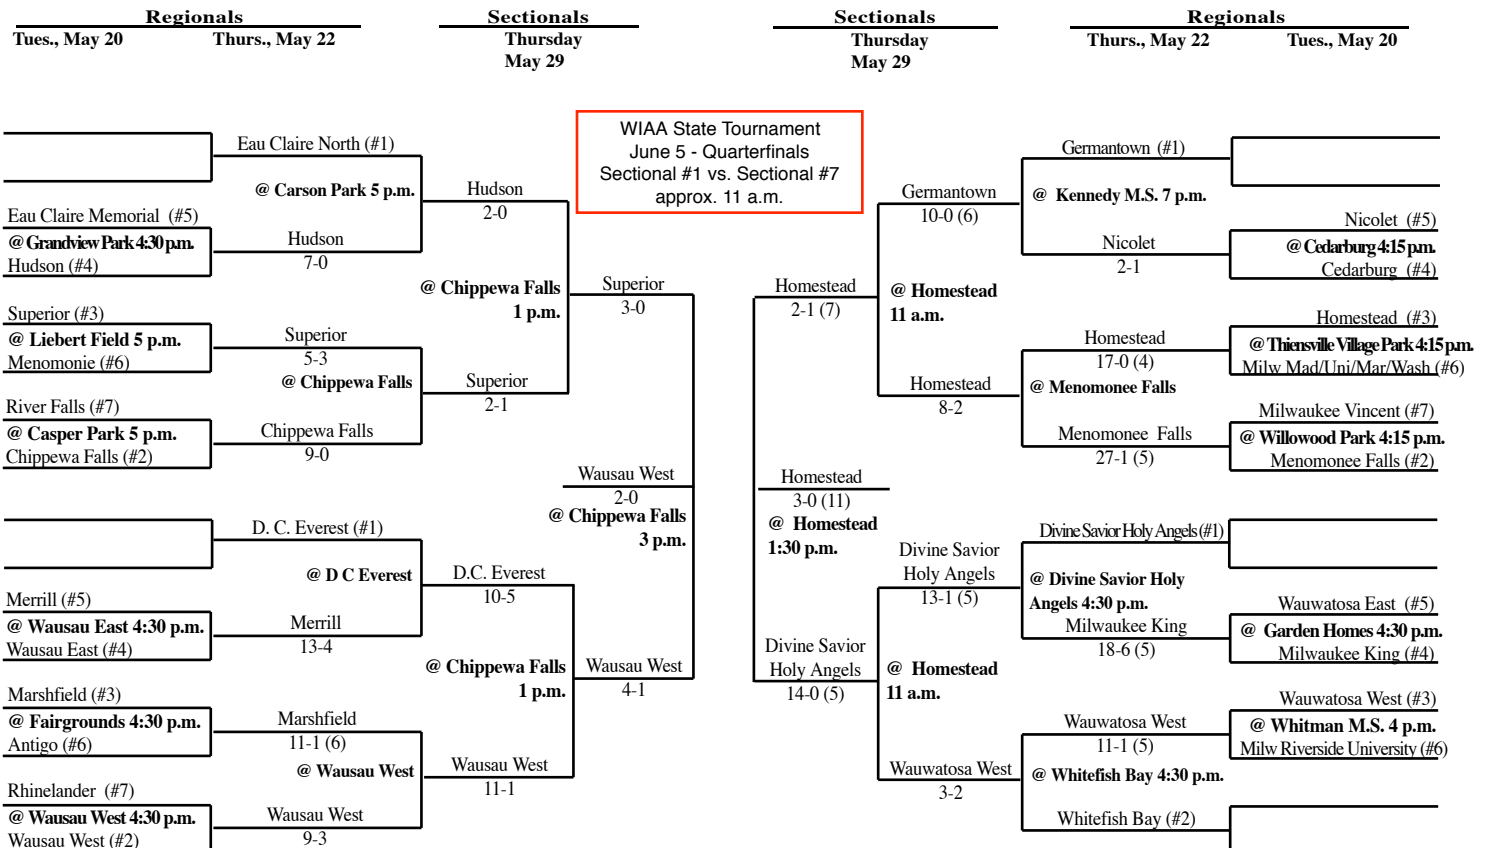

SECTIONAL #1

SECTIONAL #7