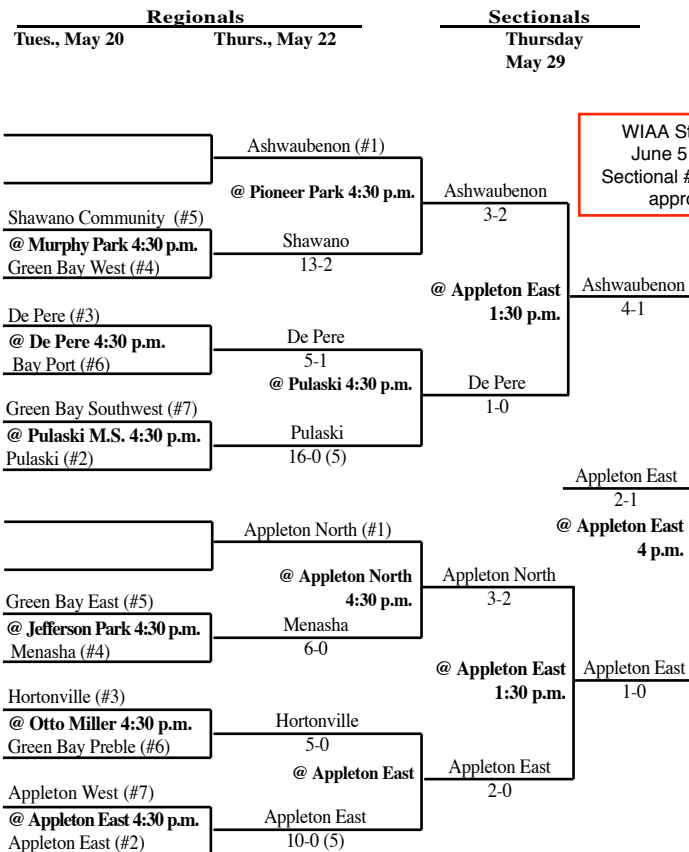

SECTIONAL #2