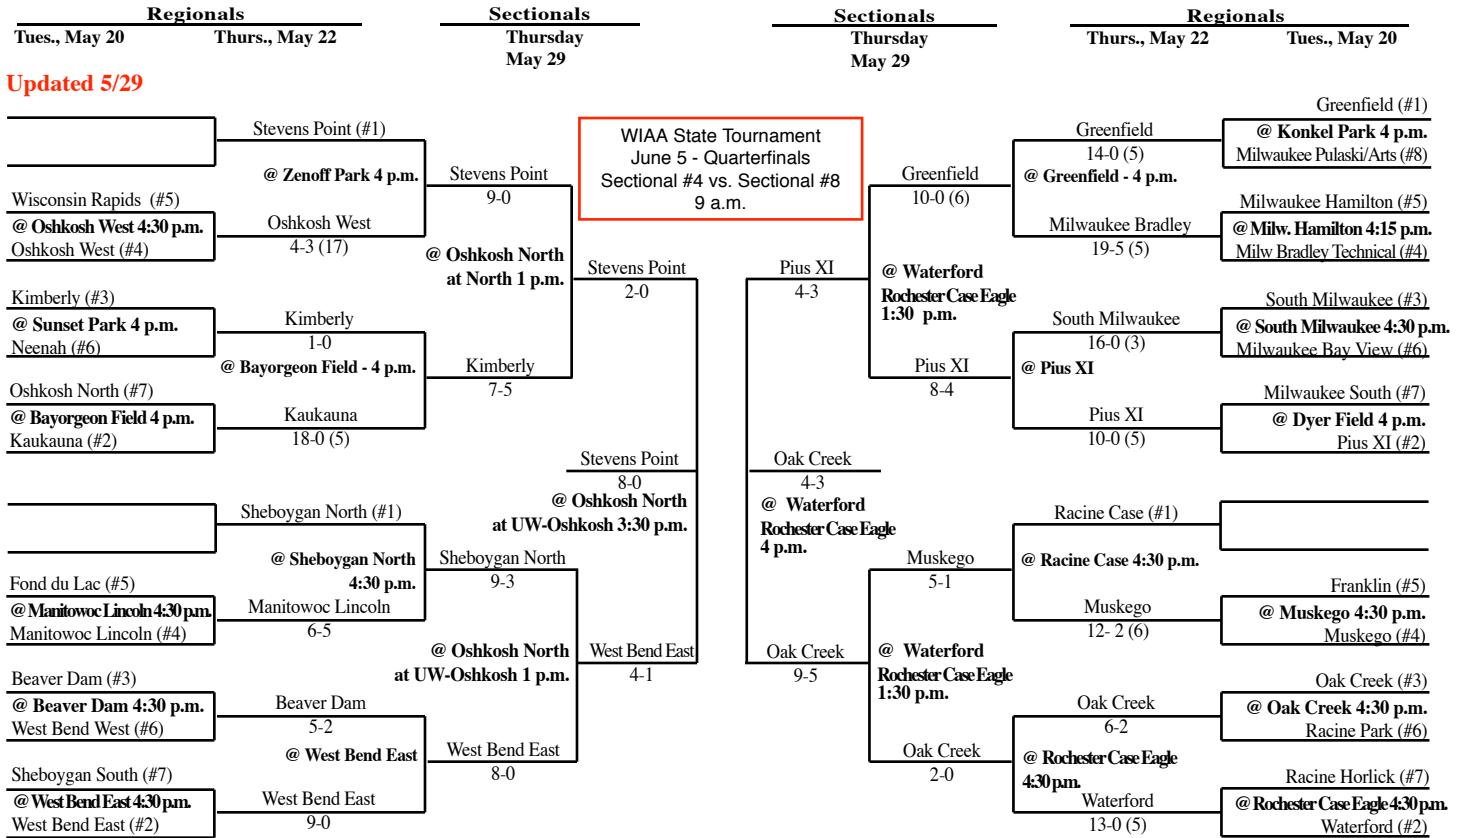

2008 Softball Assignments – Division 1

The highest seeded team will host through the regional final game, unless their field is unavailable or unplayable. If the lower seed's field is playable they will host. If the lower seed's field is also unplayable an alternate site can be used if agreeable to both teams. Games should not be postponed if a playable field is available.

SECTIONAL #4

SECTIONAL #8