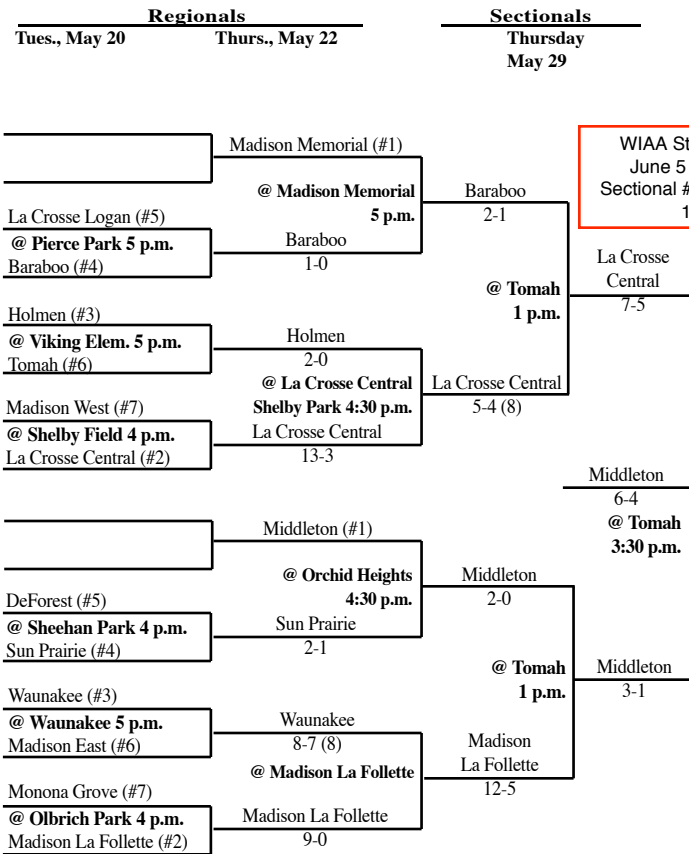

2008 Softball Assignments – Division 1

The highest seeded team will host through the regional final game, unless their field is unavailable or unplayable. If the lower seed's field is playable they will host. If the lower seed's field is also unplayable an alternate site can be used if agreeable to both teams. Games should not be postponed if a playable field is available.

SECTIONAL #3