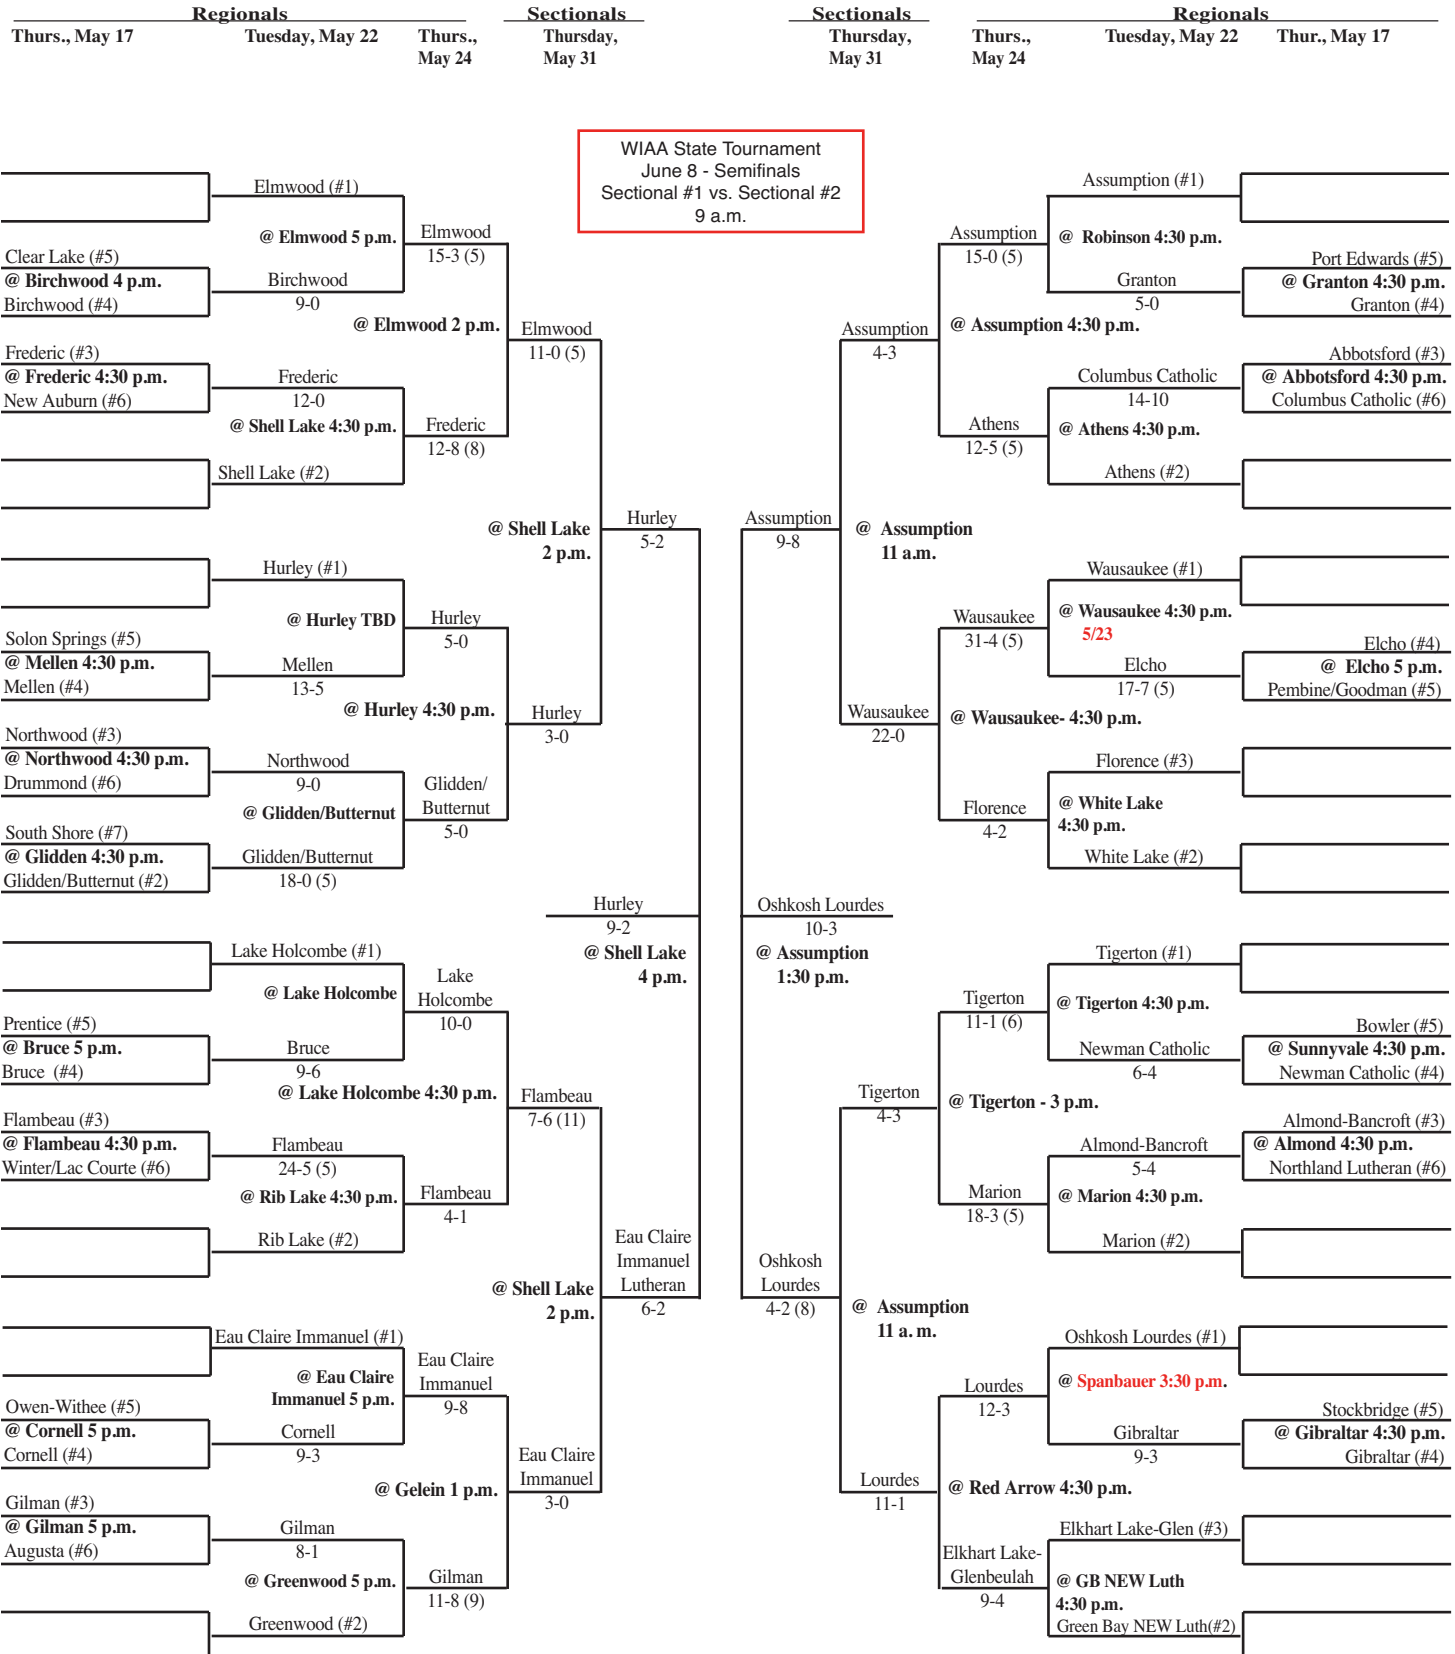

2007 Softball Assignments – Division 4

The highest seeded team will host through the regional final game, unless their field is unavailable or unplayable. If the lower seed's field is playable they will host. If the lower seed's field is also unplayable an alternate site can be used if agreeable to both teams. Games should not be postponed if a playable field is available.

SECTIONAL #1

SECTIONAL #2