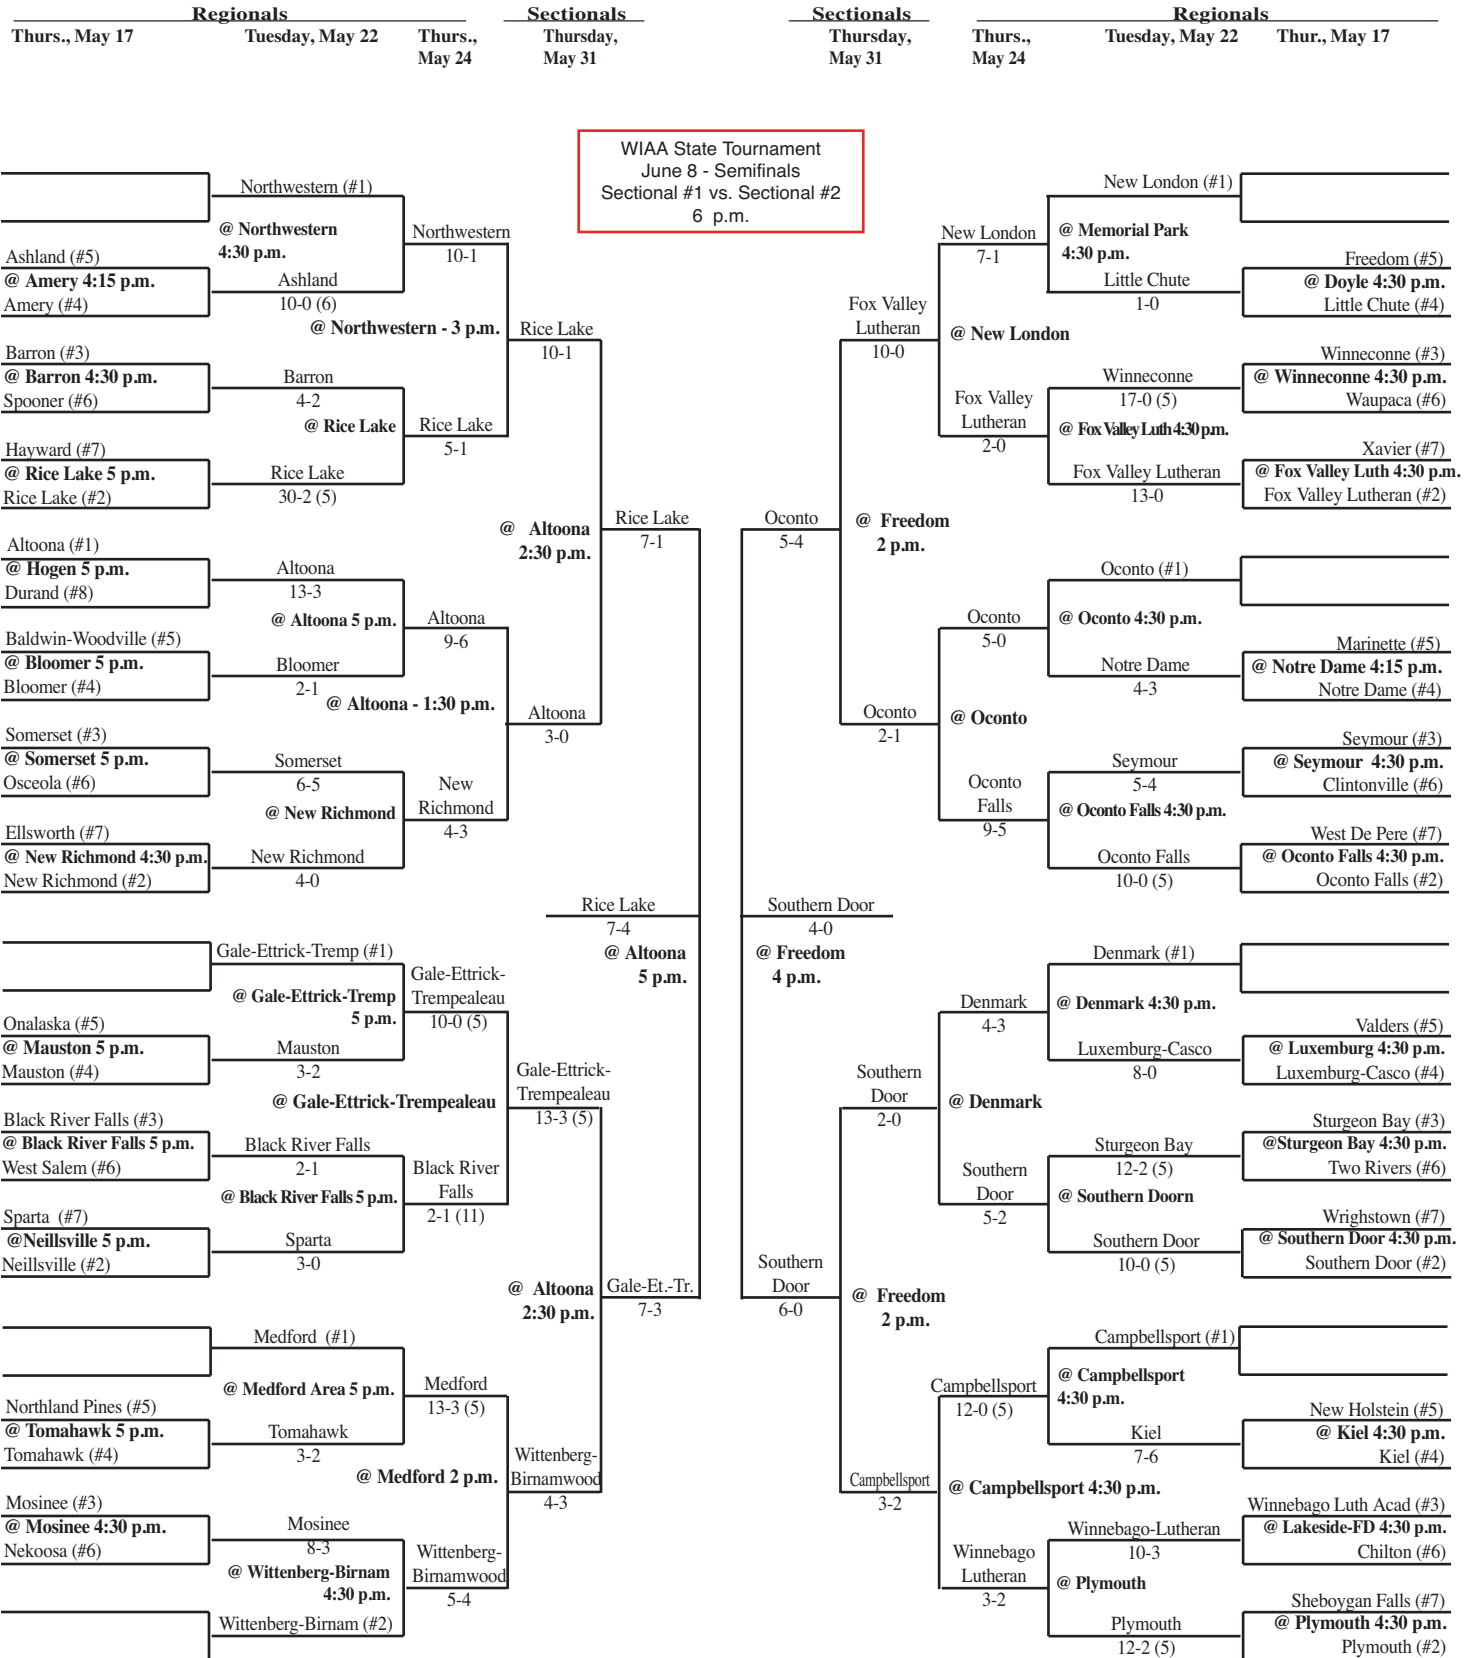

2007 Softball Assignments – Division 2

The highest seeded team will host through the regional final game, unless their field is unavailable or unplayable. If the lower seed's field is playable they will host. If the lower seed's field is also unplayable an alternate site can be used if agreeable to both teams. Games should not be postponed if a playable field is available.

SECTIONAL #1

SECTIONAL #2