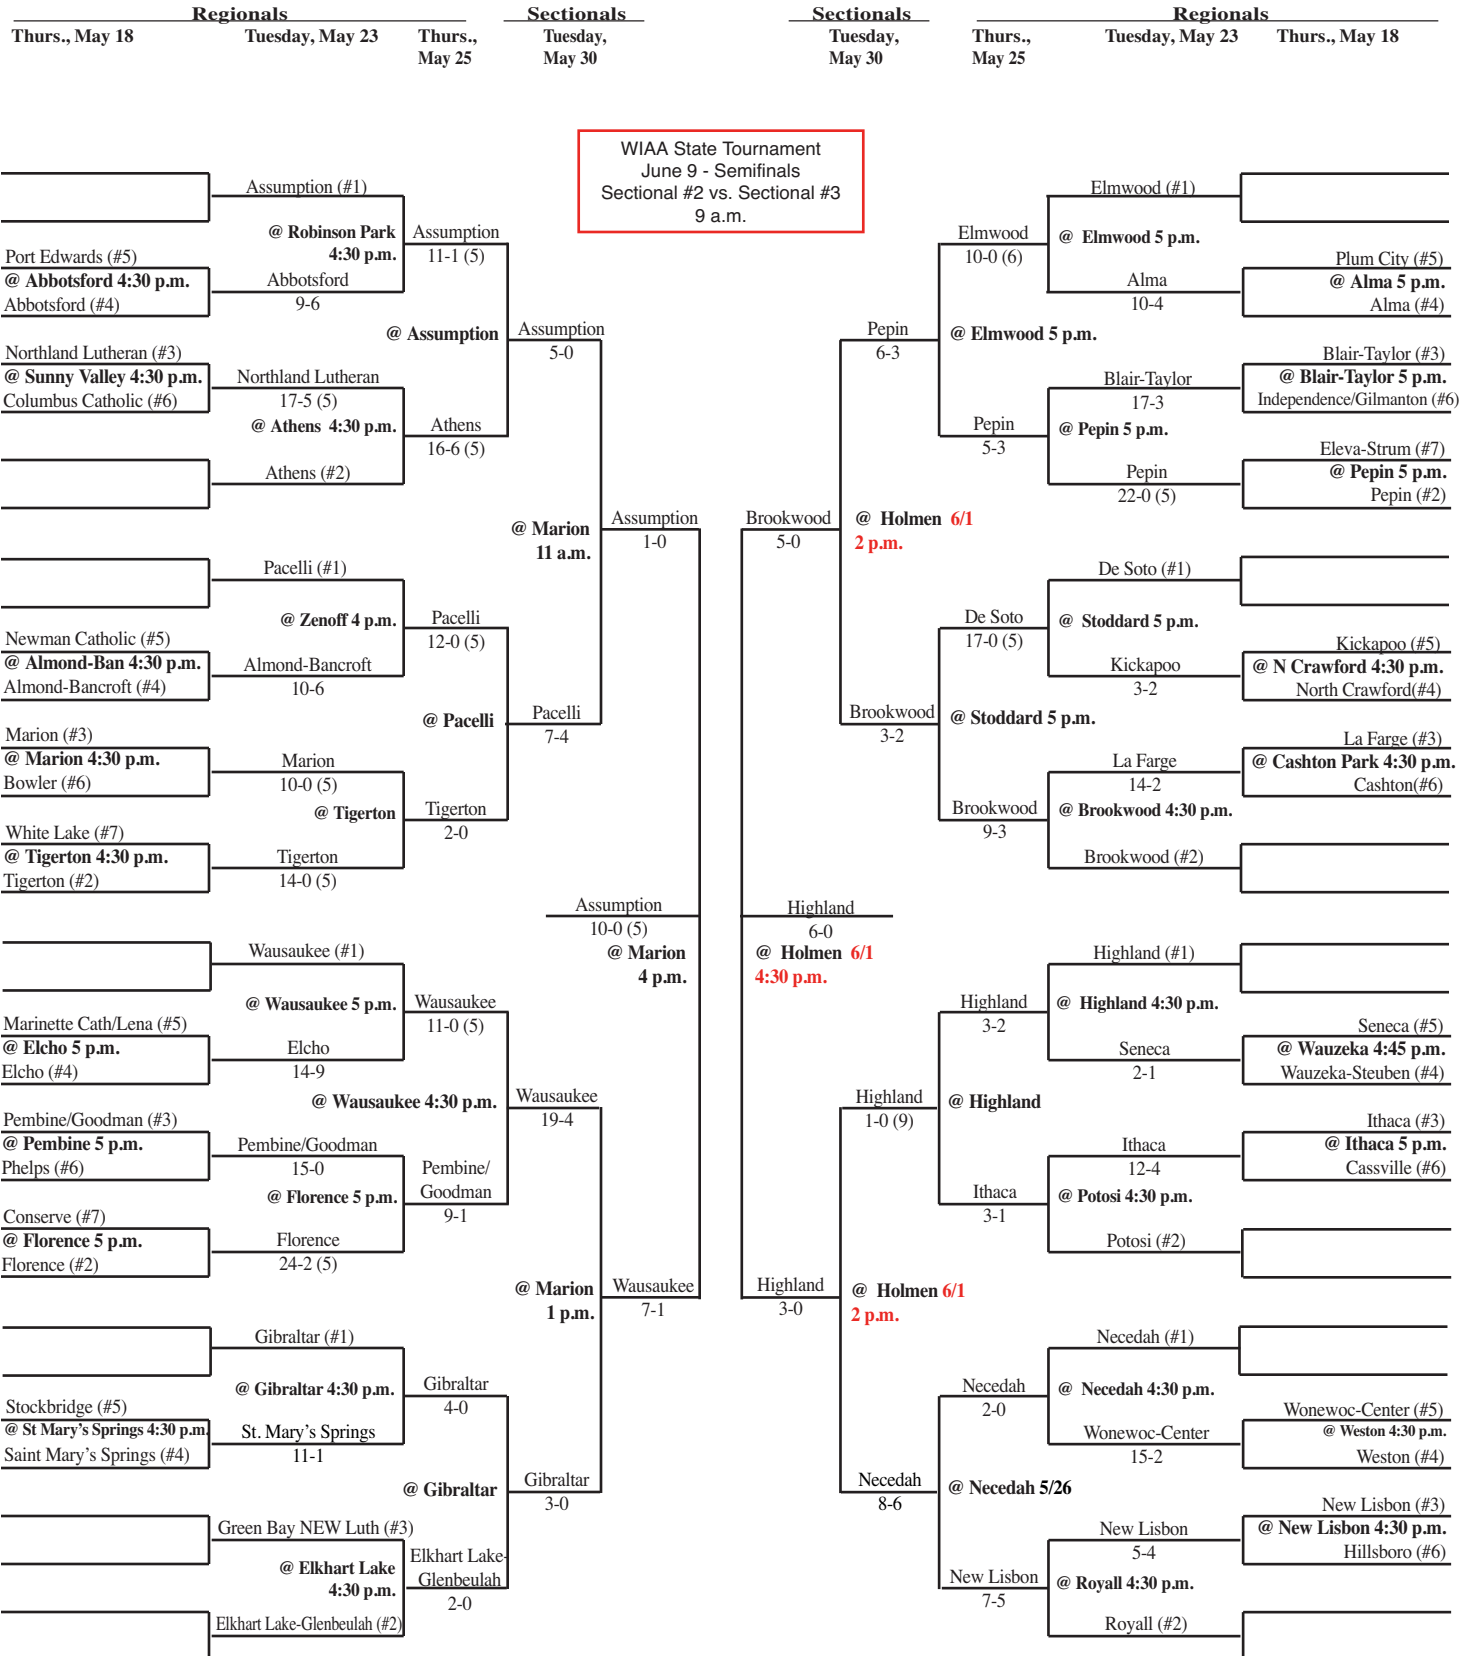

2006 Softball Assignments – Division 4

The highest seeded team will host through the regional final game, unless their field is unavailable or unplayable. If the lower seed's field is playable they will host. If the lower seed's field is also unplayable an alternate site can be used if agreeable to both teams. Games should not be postponed if a playable field is available.

updated 6/1/2006

SECTIONAL #2

SECTIONAL #3

2006 Softball Assignments – Division 4

The highest seeded team will host through the regional final game, unless their field is unavailable or unplayable. If the lower seed's field is playable they will host. If the lower seed's field is also unplayable an alternate site can be used if agreeable to both teams. Games should not be postponed if a playable field is available.