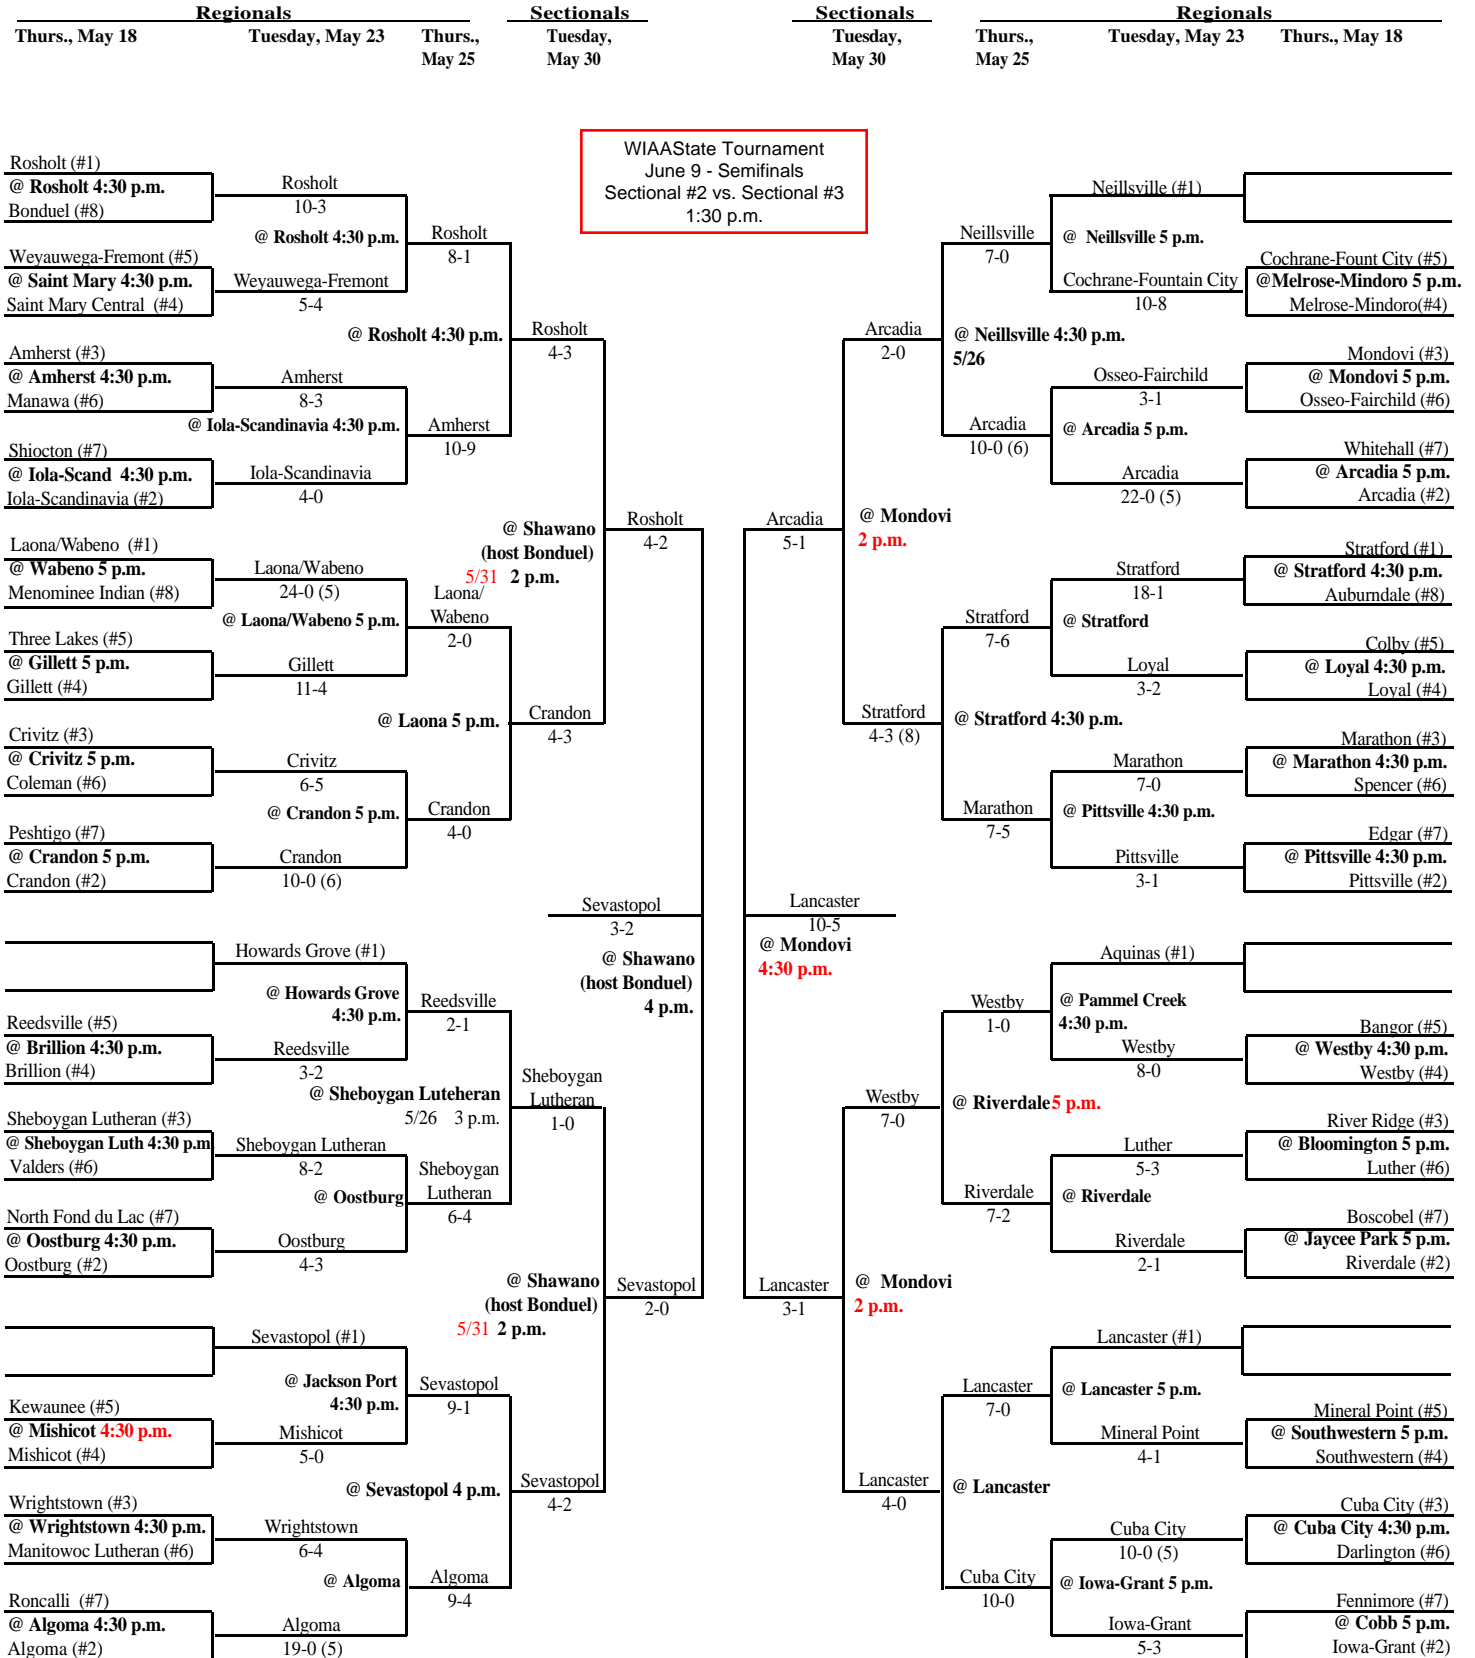

2006 Softball Assignments – Division 3

The highest seeded team will host through the regional final game, unless their field is unavailable or unplayable. If the lower seed's field is playable they will host. If the lower seed's field is also unplayable an alternate site can be used if agreeable to both teams. Games should not be postponed if a playable field is available.

updated 5/31/06 - 7:05 p.m.

SECTIONAL #2

SECTIONAL #3

WIAA State Tournament
June 9 - Semifinals
Sectional #2 vs. Sectional #3
1:30 p.m.

2006 Softball Assignments – Division 3

The highest seeded team will host through the regional final game, unless their field is unavailable or unplayable. If the lower seed's field is playable they will host. If the lower seed's field is also unplayable an alternate site can be used if agreeable to both teams. Games should not be postponed if a playable field is available.