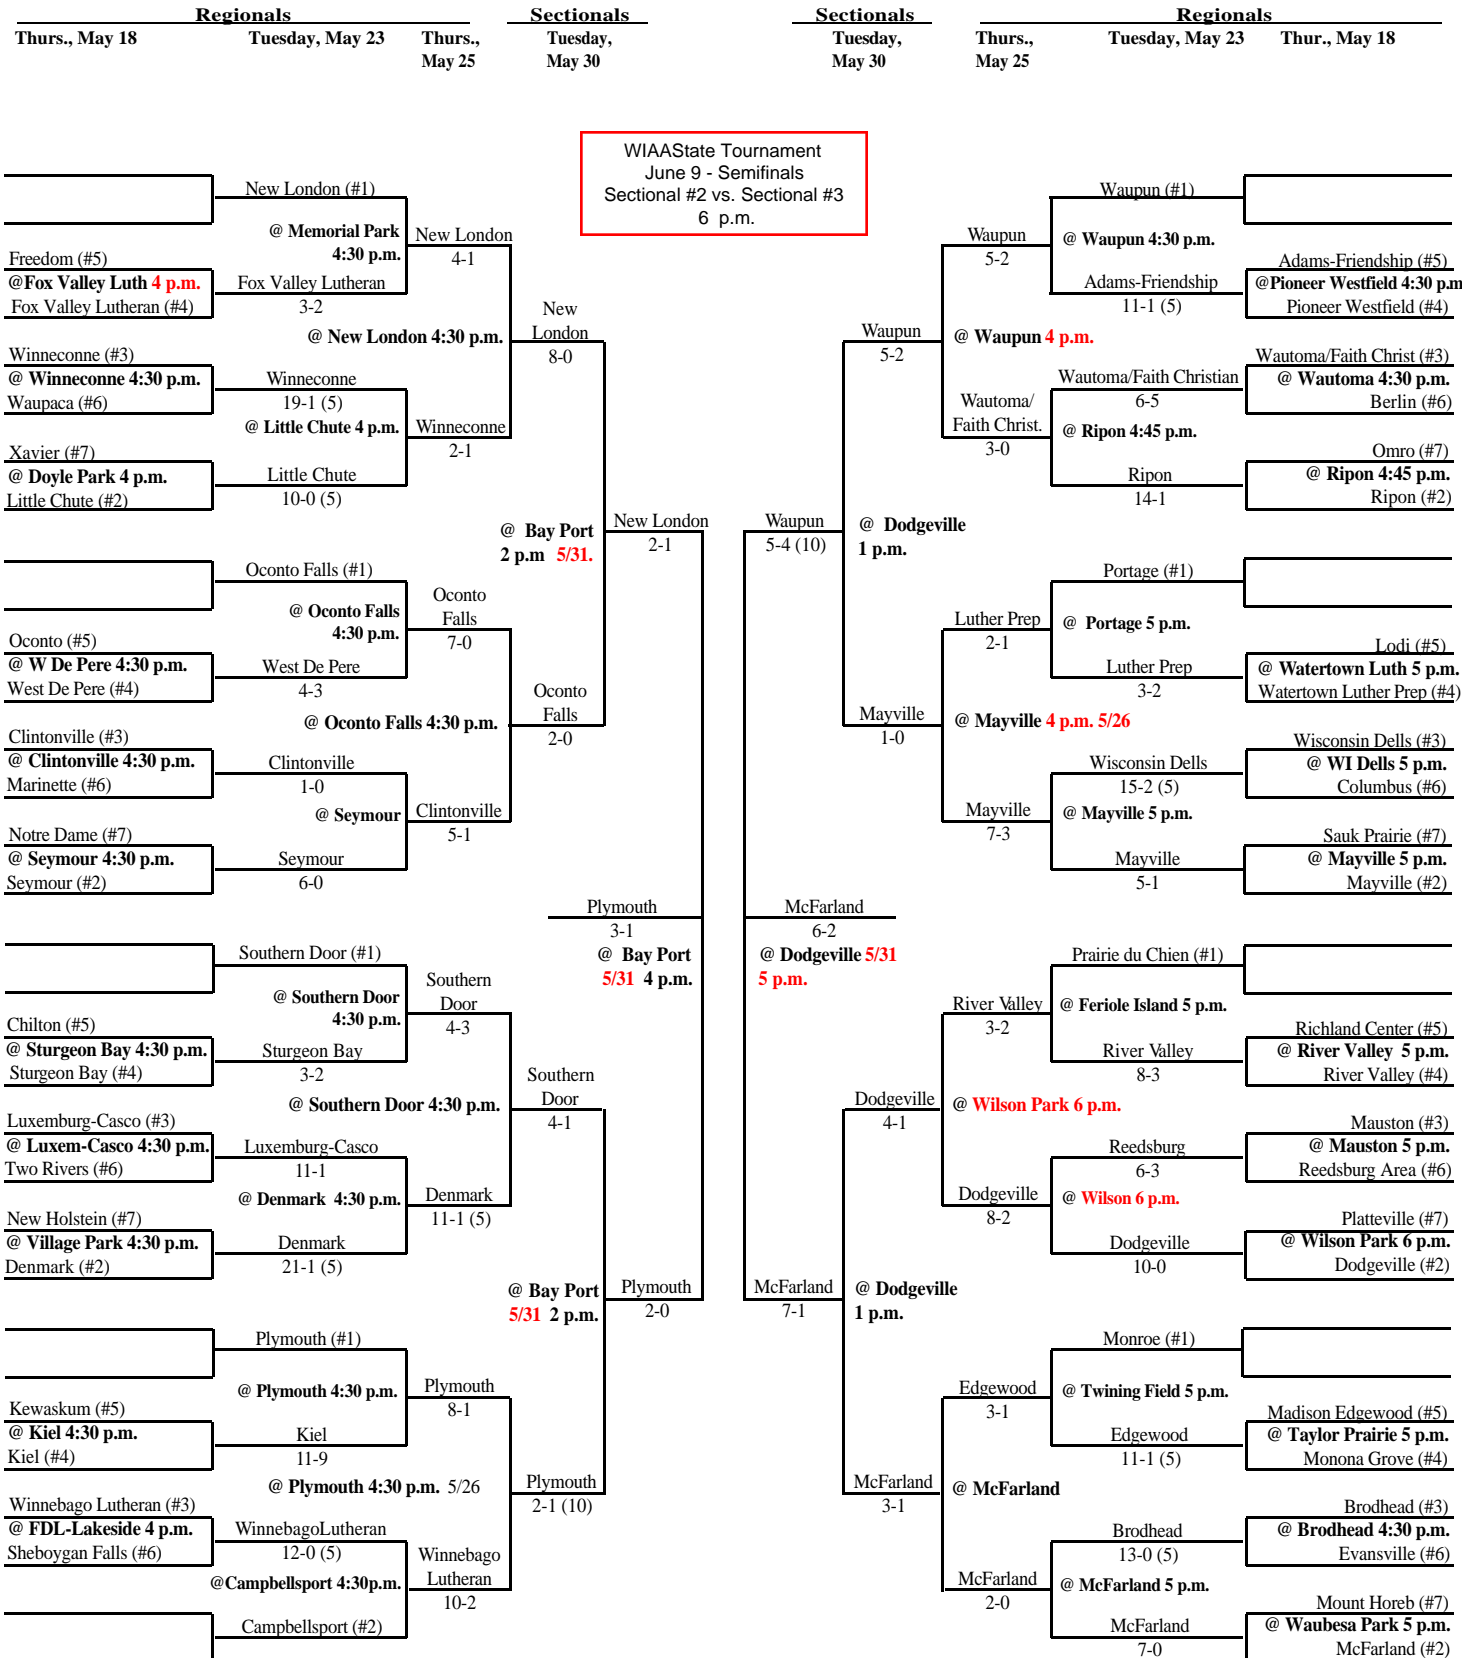

2006 Softball Assignments – Division 2

The highest seeded team will host through the regional final game, unless their field is unavailable or unplayable. If the lower seed's field is playable they will host. If the lower seed's field is also unplayable an alternate site can be used if agreeable to both teams. Games should not be postponed if a playable field is available.

updated 5/31/06 - 8:45 p.m.

SECTIONAL #2

SECTIONAL #3