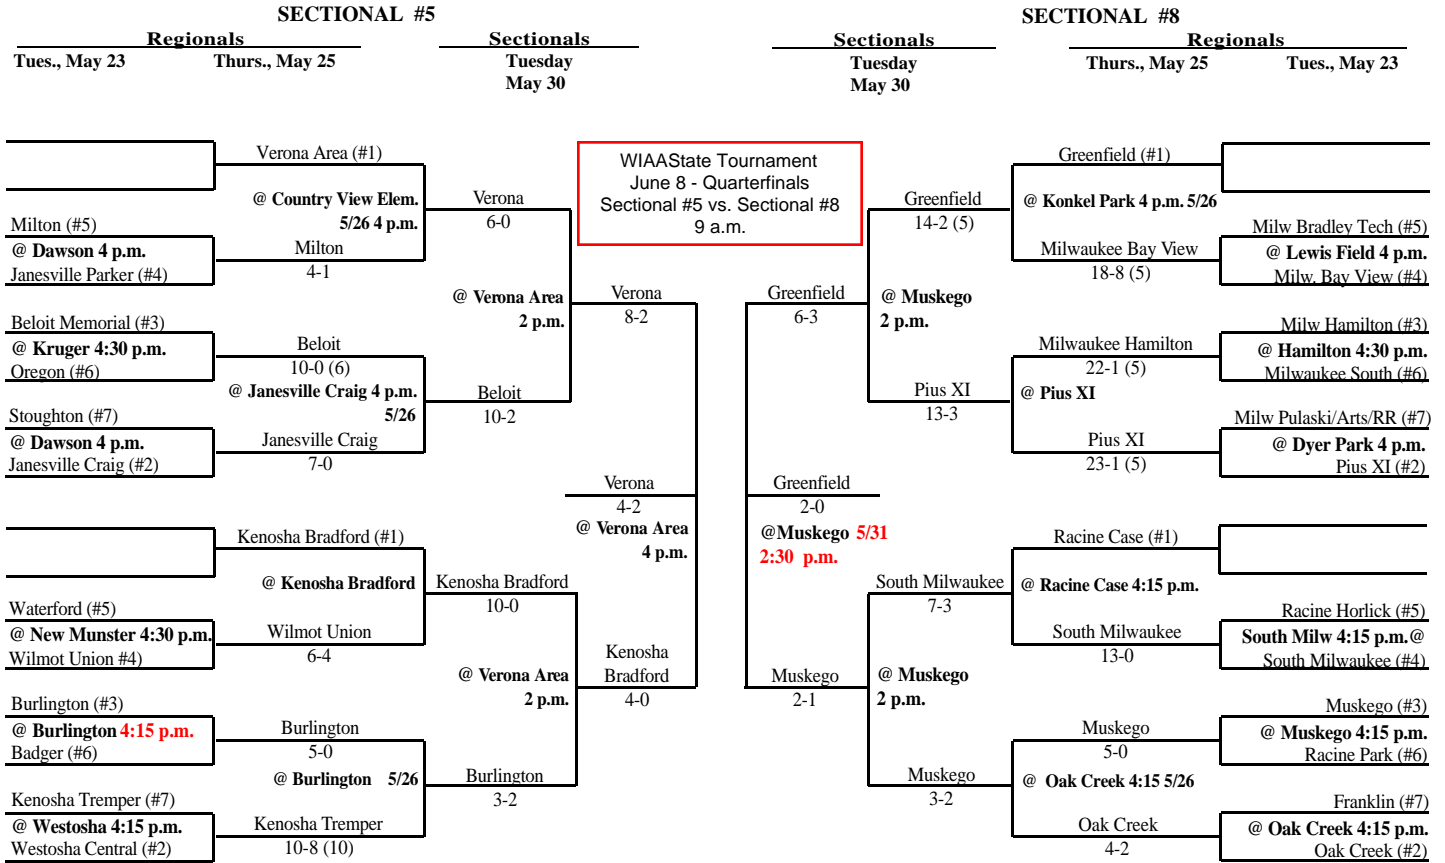

**Updated 5/31/06- 7:55 p.m. 2006 SOUWASH ASSIGNMENTS – DIVISION 1**

The highest seeded team will host through the regional final game, unless their field is unavailable or unplayable. If the lower seed's field is playable they will host. If the lower seed's field is also unplayable an alternate site can be used if agreeable to both teams. Games should not be postponed if a playable field is available.

# 2000 SOFTBALL ASSIGNMENTS - DIVISION 1

The highest seeded team will host through the regional final game, unless their field is unavailable or unplayable. If the lower seed's field is playable they will host. If the lower seed's field is also unplayable an alternate site can be used if agreeable to both teams. Games should not be postponed if a playable field is available.