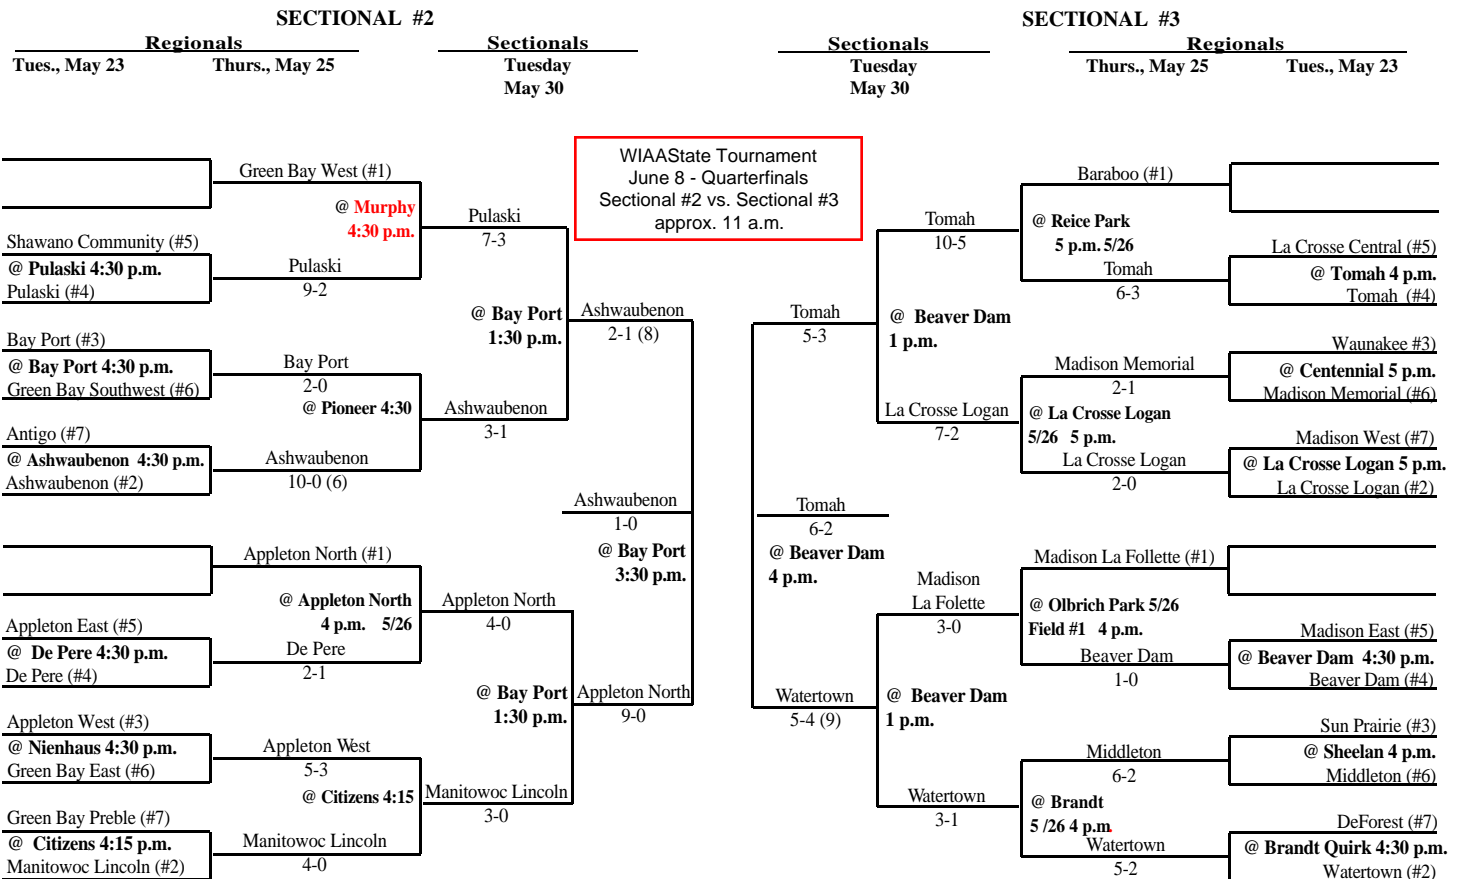

**Updated 5/31/06- 7:55 p.m. 2006 SOUWASH ASSIGNMENTS – DIVISION 1**

The highest seeded team will host through the regional final game, unless their field is unavailable or unplayable. If the lower seed's field is playable they will host. If the lower seed's field is also unplayable an alternate site can be used if agreeable to both teams. Games should not be postponed if a playable field is available.

# 2000 SOFTBALL ASSIGNMENTS - DIVISION 1

The highest seeded team will host through the regional final game, unless their field is unavailable or unplayable. If the lower seed's field is playable they will host. If the lower seed's field is also unplayable an alternate site can be used if agreeable to both teams. Games should not be postponed if a playable field is available.