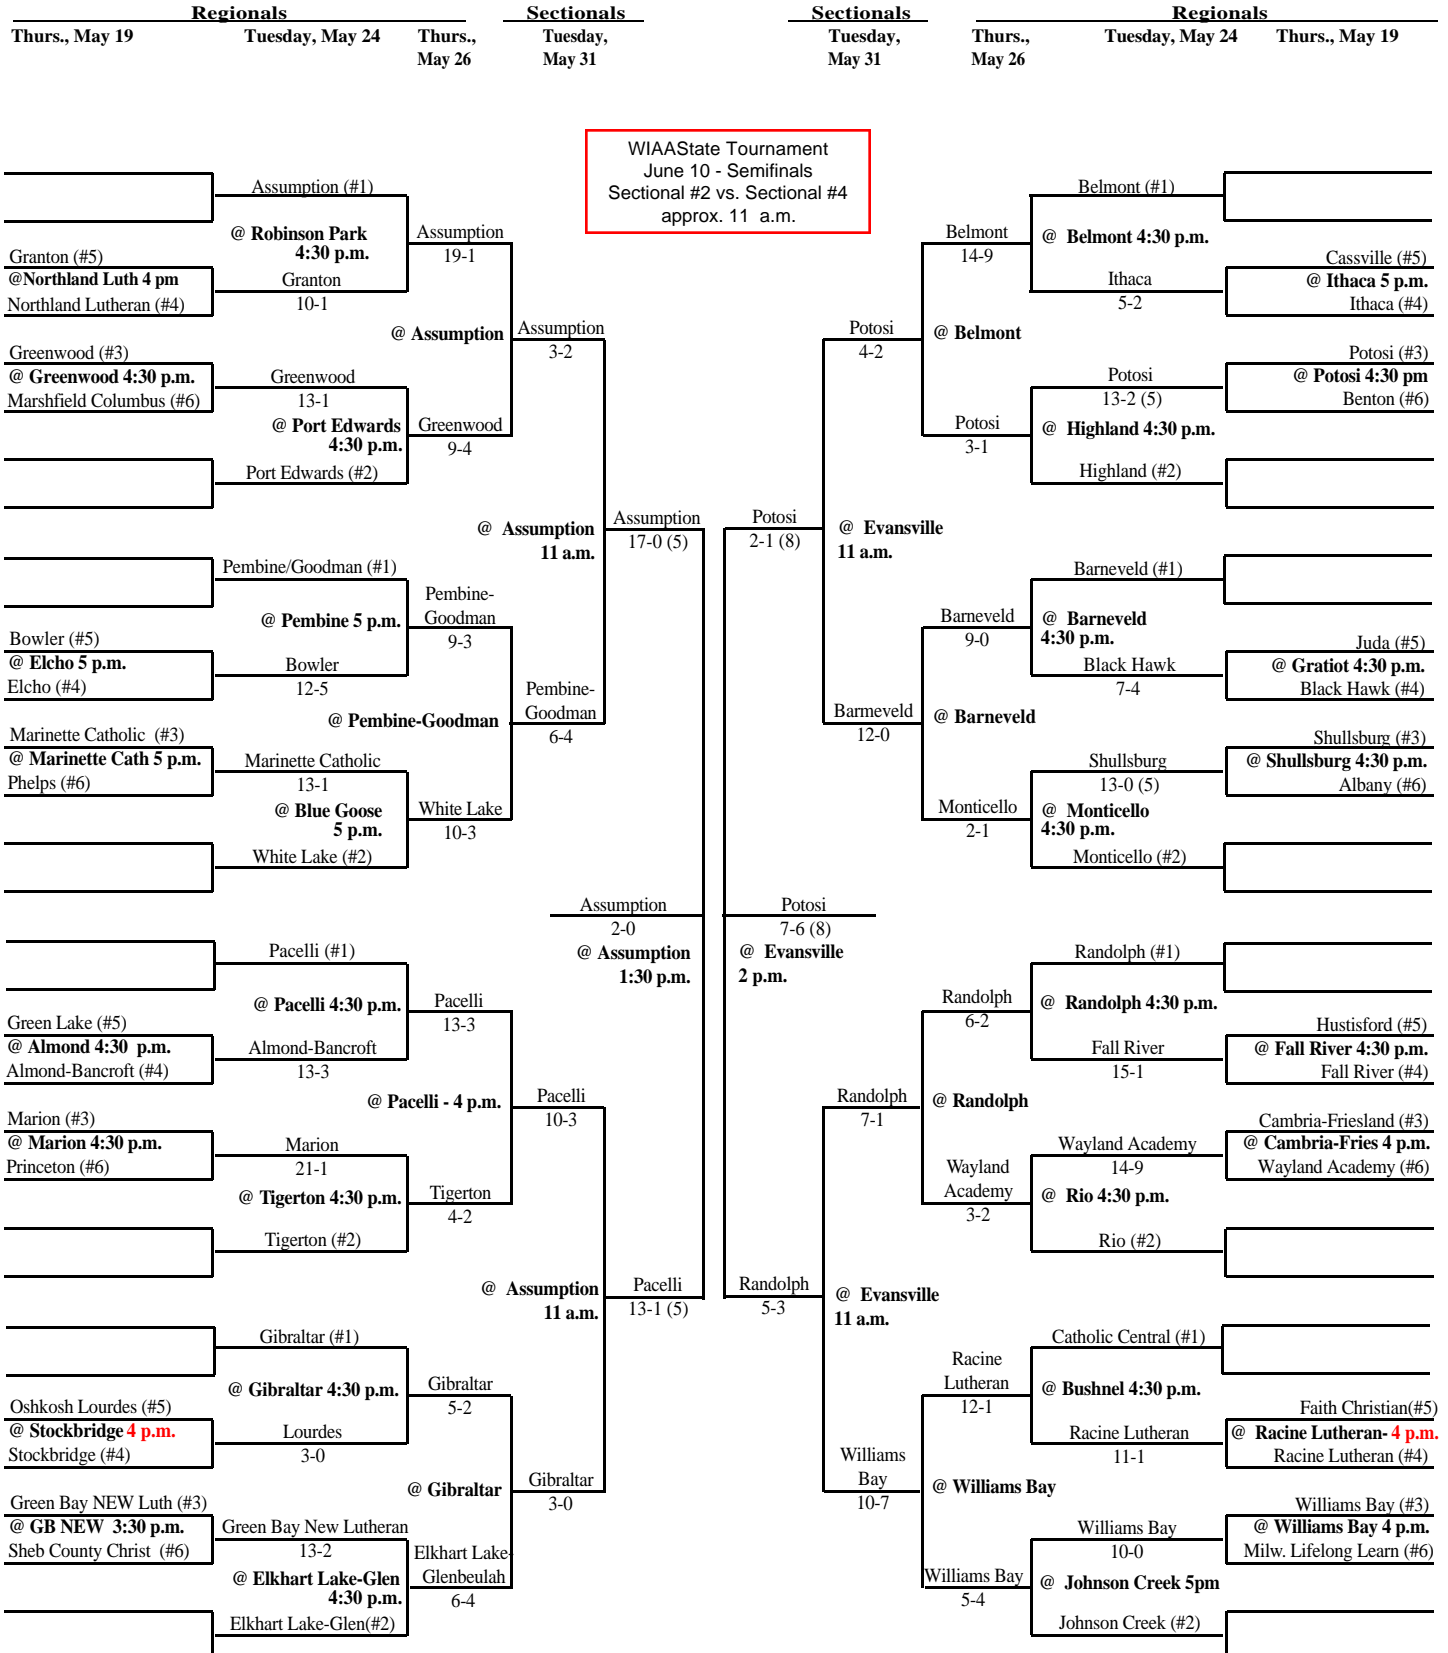

2005 Softball Assignments – Division 4

The highest seeded team will host through the regional final game, unless their field is unavailable or unplayable. If the lower seed's field is playable they will host. If the lower seed's field is also unplayable an alternate site can be used if agreeable to both teams. Games should not be postponed if a playable field is available.

SECTIONAL #2

SECTIONAL #4

WIAA State Tournament
June 10 - Semifinals
Sectional #2 vs. Sectional #4
approx. 11 a.m.