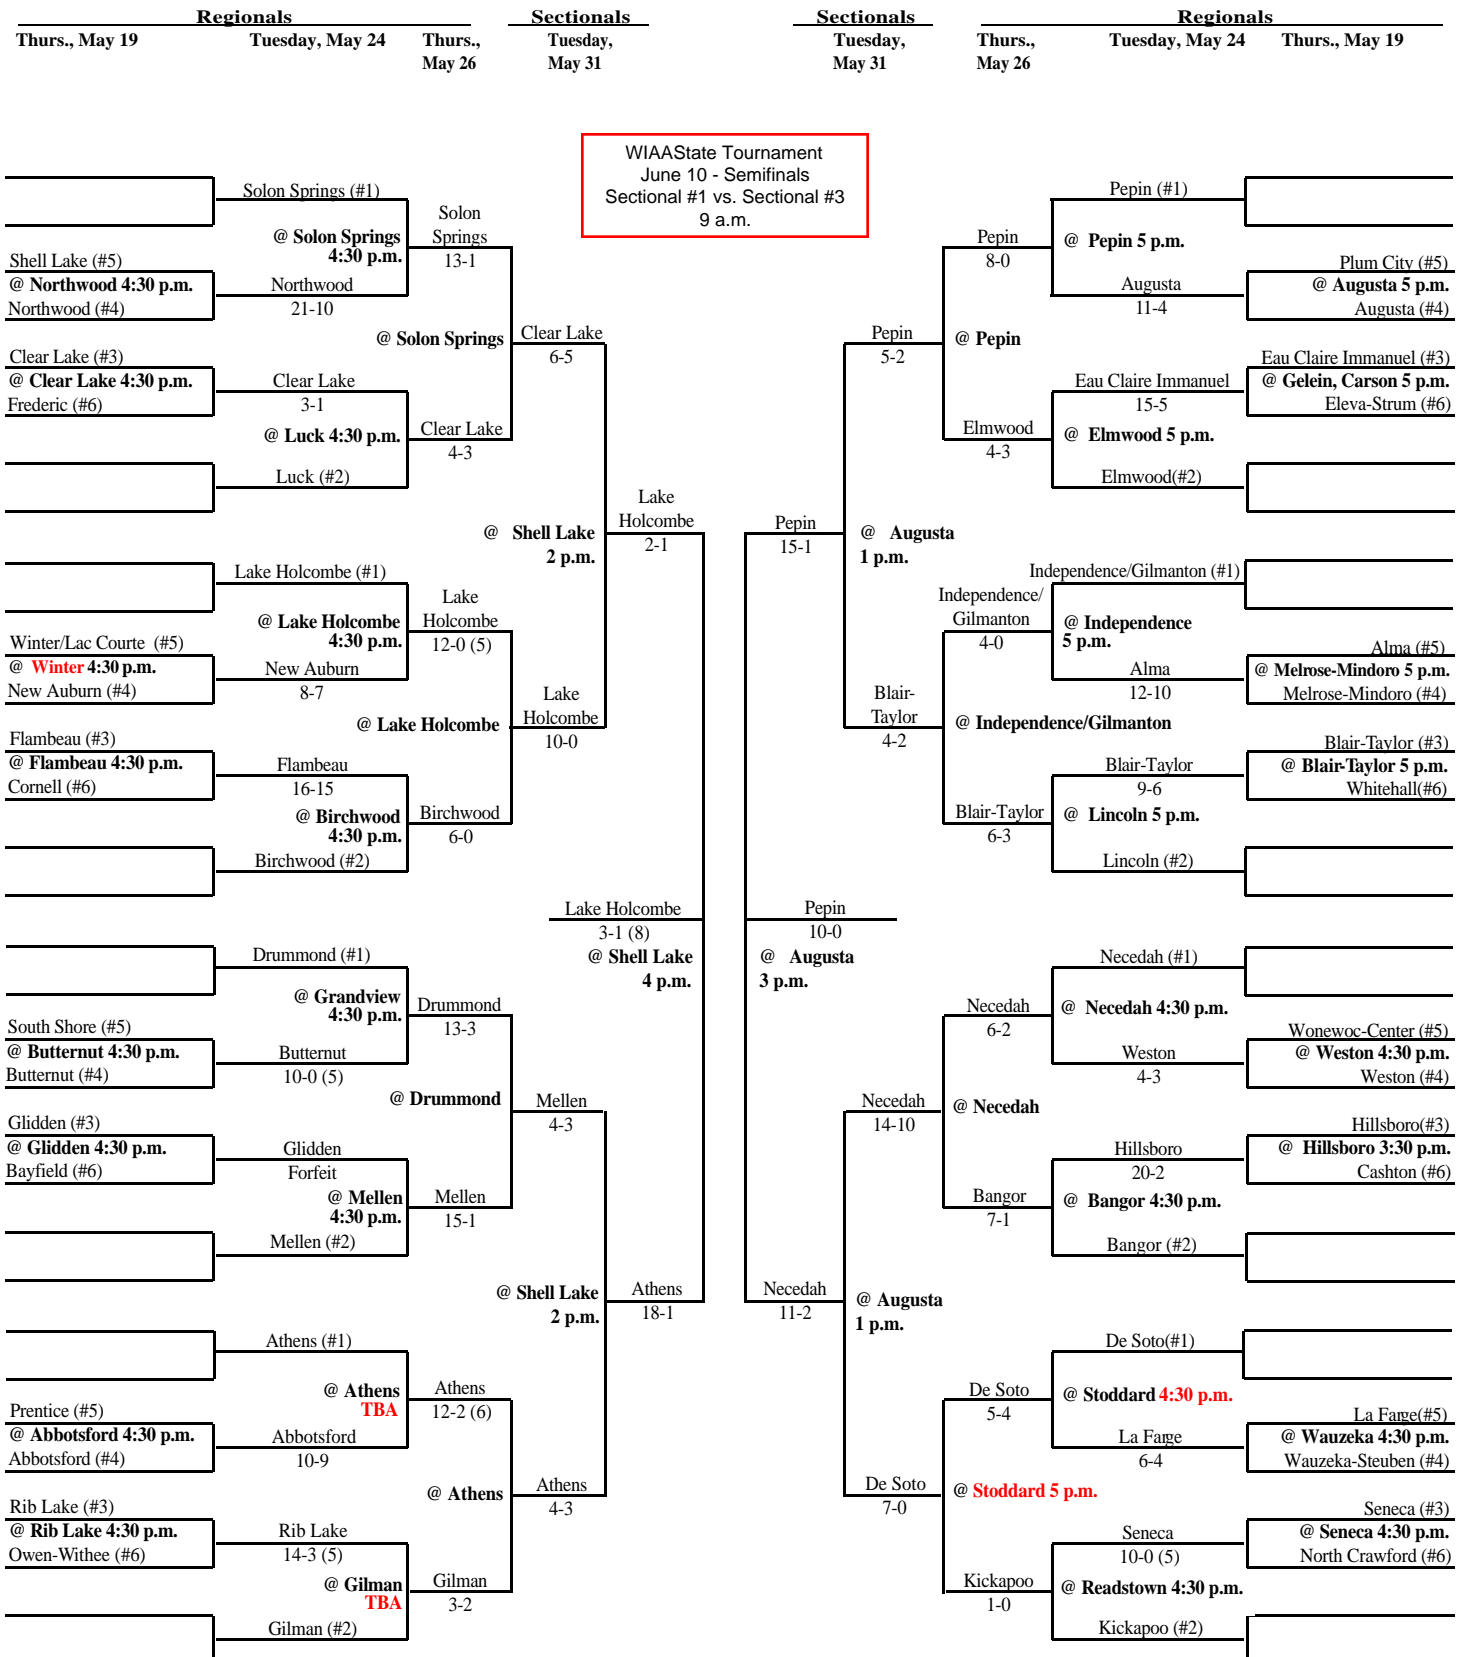

2005 Softball Assignments – Division 4

The highest seeded team will host through the regional final game, unless their field is unavailable or unplayable. If the lower seed's field is playable they will host. If the lower seed's field is also unplayable an alternate site can be used if agreeable to both teams. Games should not be postponed if a playable field is available.

Updated 5/31/05 - 7:50 p.m.

SECTIONAL #1

SECTIONAL #3

2005 Softball Assignments – Division 4

The highest seeded team will host through the regional final game, unless their field is unavailable or unplayable. If the lower seed's field is playable they will host. If the lower seed's field is also unplayable an alternate site can be used if agreeable to both teams. Games should not be postponed if a playable field is available.