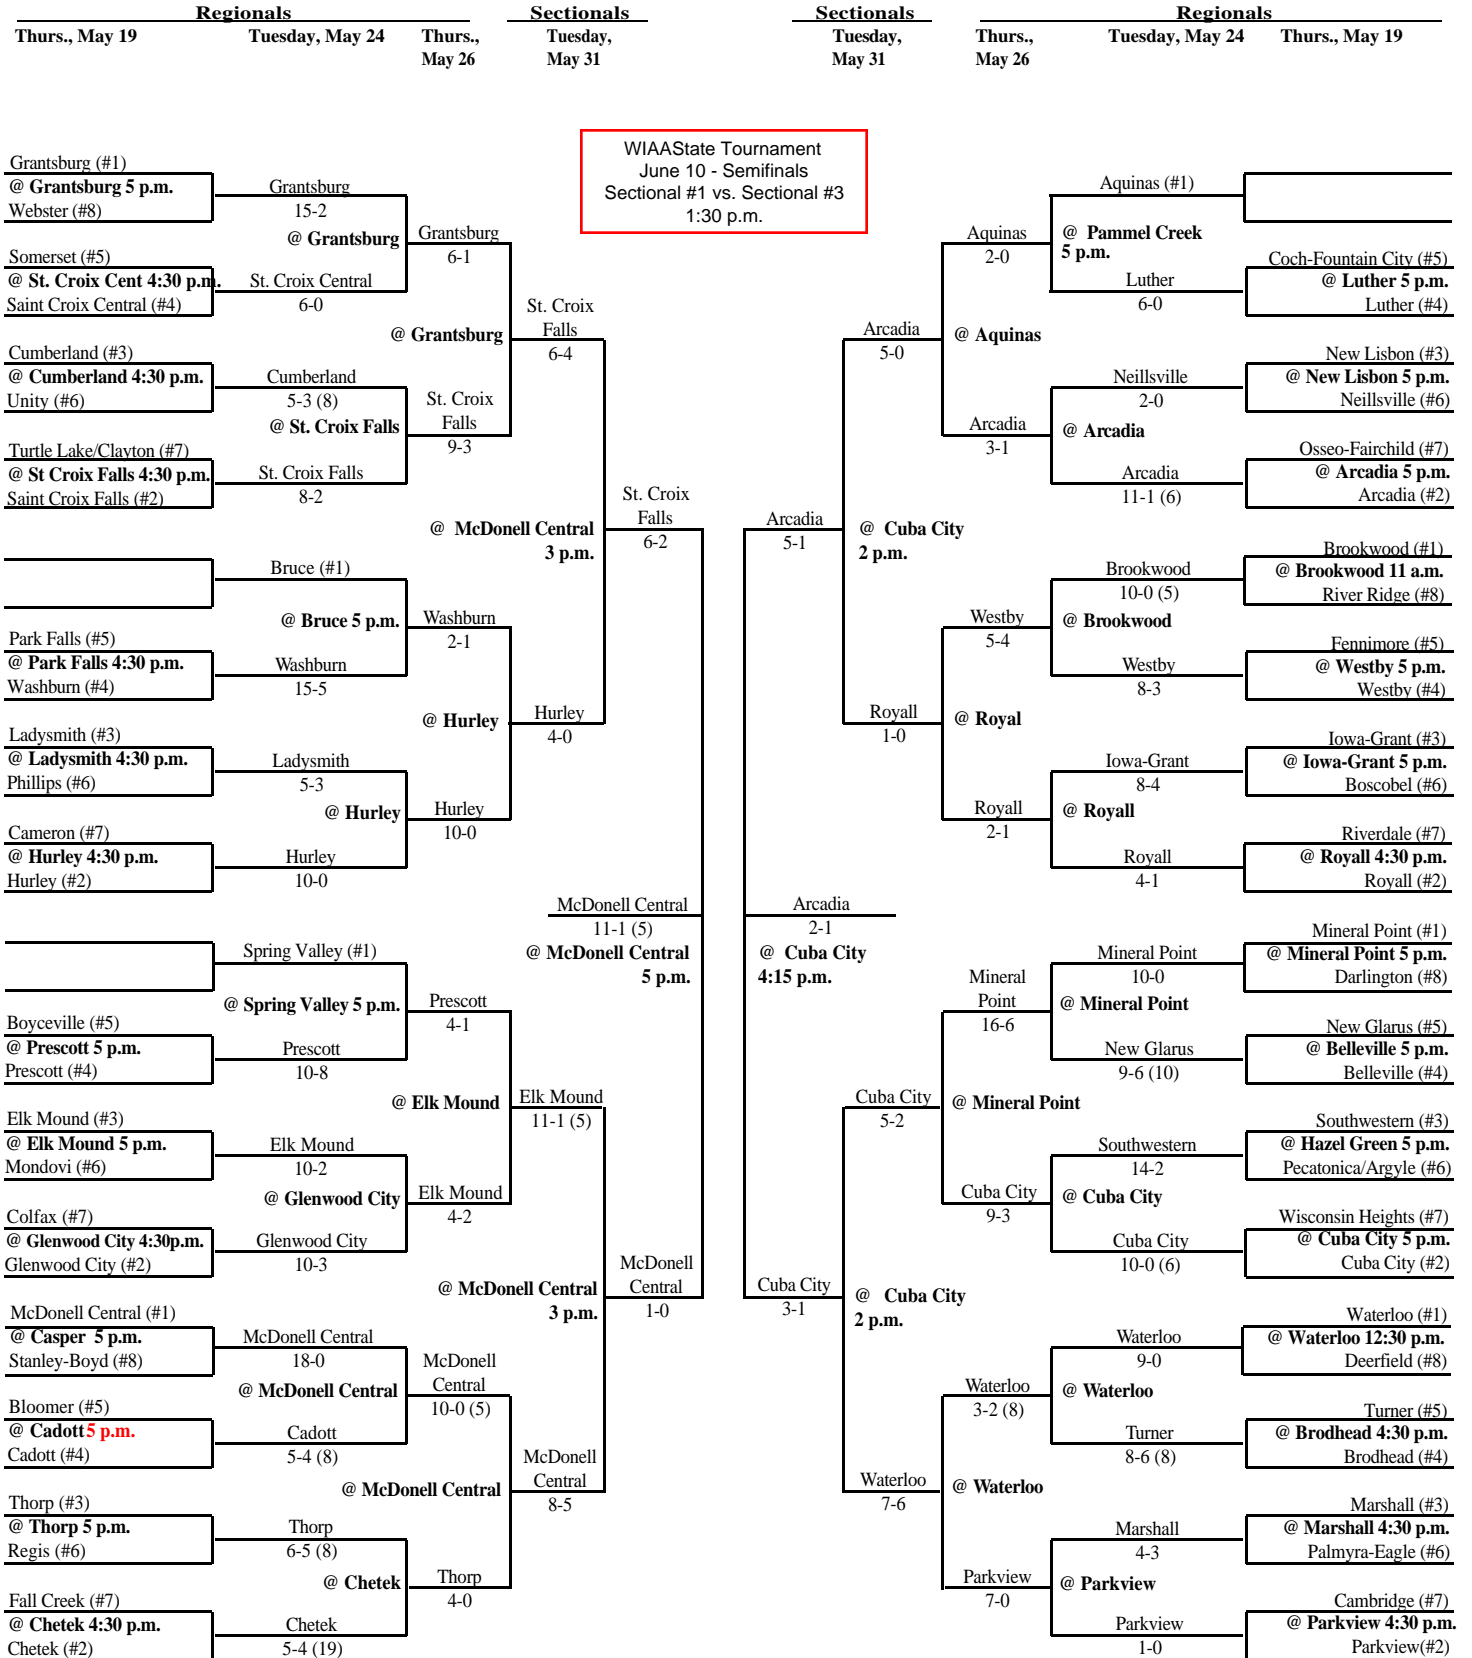

2005 Softball Assignments – Division 3

The highest seeded team will host through the regional final game, unless their field is unavailable or unplayable. If the lower seed's field is playable they will host. If the lower seed's field is also unplayable an alternate site can be used if agreeable to both teams. Games should not be postponed if a playable field is available.

Updated 5/31/05 - 7:40 p.m.

SECTIONAL #1

SECTIONAL #3

2005 Softball Assignments – Division 3

The highest seeded team will host through the regional final game, unless their field is unavailable or unplayable. If the lower seed's field is playable they will host. If the lower seed's field is also unplayable an alternate site can be used if agreeable to both teams. Games should not be postponed if a playable field is available.