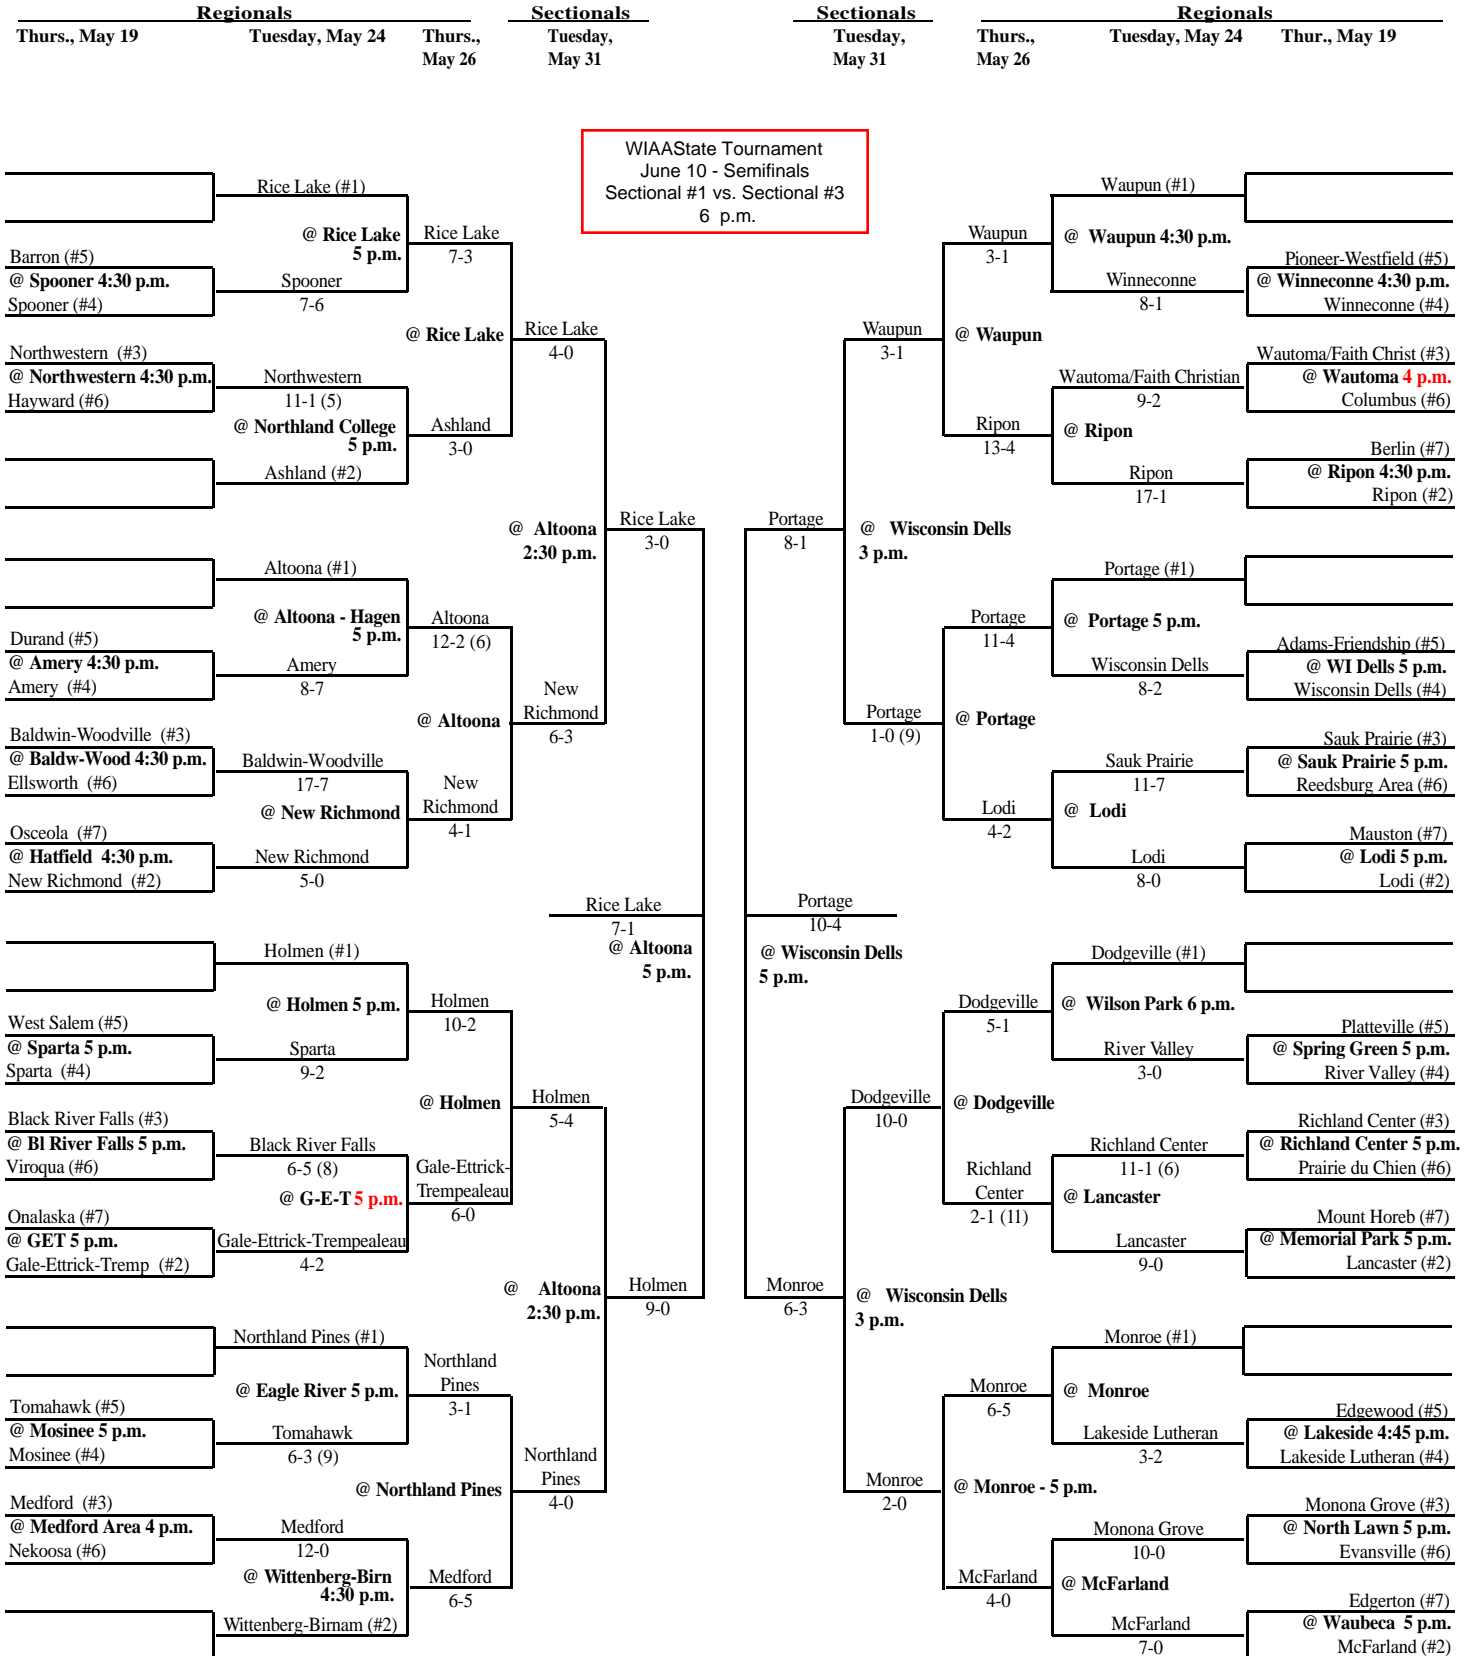

2005 Softball Assignments – Division 2

The highest seeded team will host through the regional final game, unless their field is unavailable or unplayable. If the lower seed's field is playable they will host. If the lower seed's field is also unplayable an alternate site can be used if agreeable to both teams. Games should not be postponed if a playable field is available.

Updated on 5/31/05 - 8:50 p.m.

SECTIONAL #1

SECTIONAL #3

2005 Softball Assignments – Division 2

The highest seeded team will host through the regional final game, unless their field is unavailable or unplayable. If the lower seed's field is playable they will host. If the lower seed's field is also unplayable an alternate site can be used if agreeable to both teams. Games should not be postponed if a playable field is available.