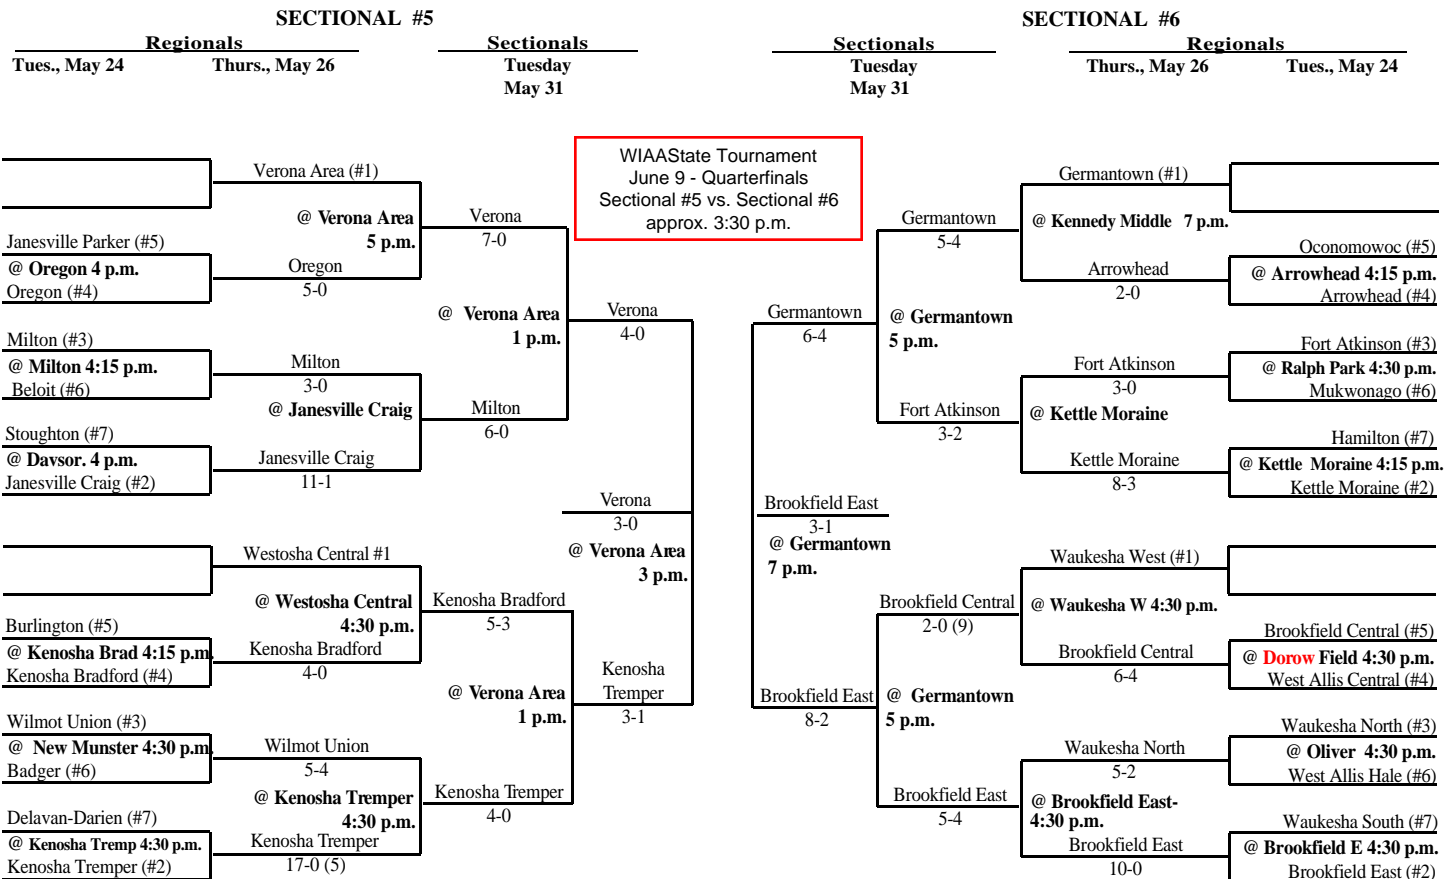

2005 SOUVENIR ASSIGNMENTS – DIVISION 1

The highest seeded team will host through the regional final game, unless their field is unavailable or unplayable. If the lower seed's field is playable they will host. If the lower seed's field is also unplayable an alternate site can be used if agreeable to both teams. Games should not be postponed if a playable field is available.

Updated 5/31/05

2005 SOFTBALL ASSIGNMENTS - DIVISION 1

The highest seeded team will host through the regional final game, unless their field is unavailable or unplayable. If the lower seed's field is playable they will host. If the lower seed's field is also unplayable an alternate site can be used if agreeable to both teams. Games should not be postponed if a playable field is available.