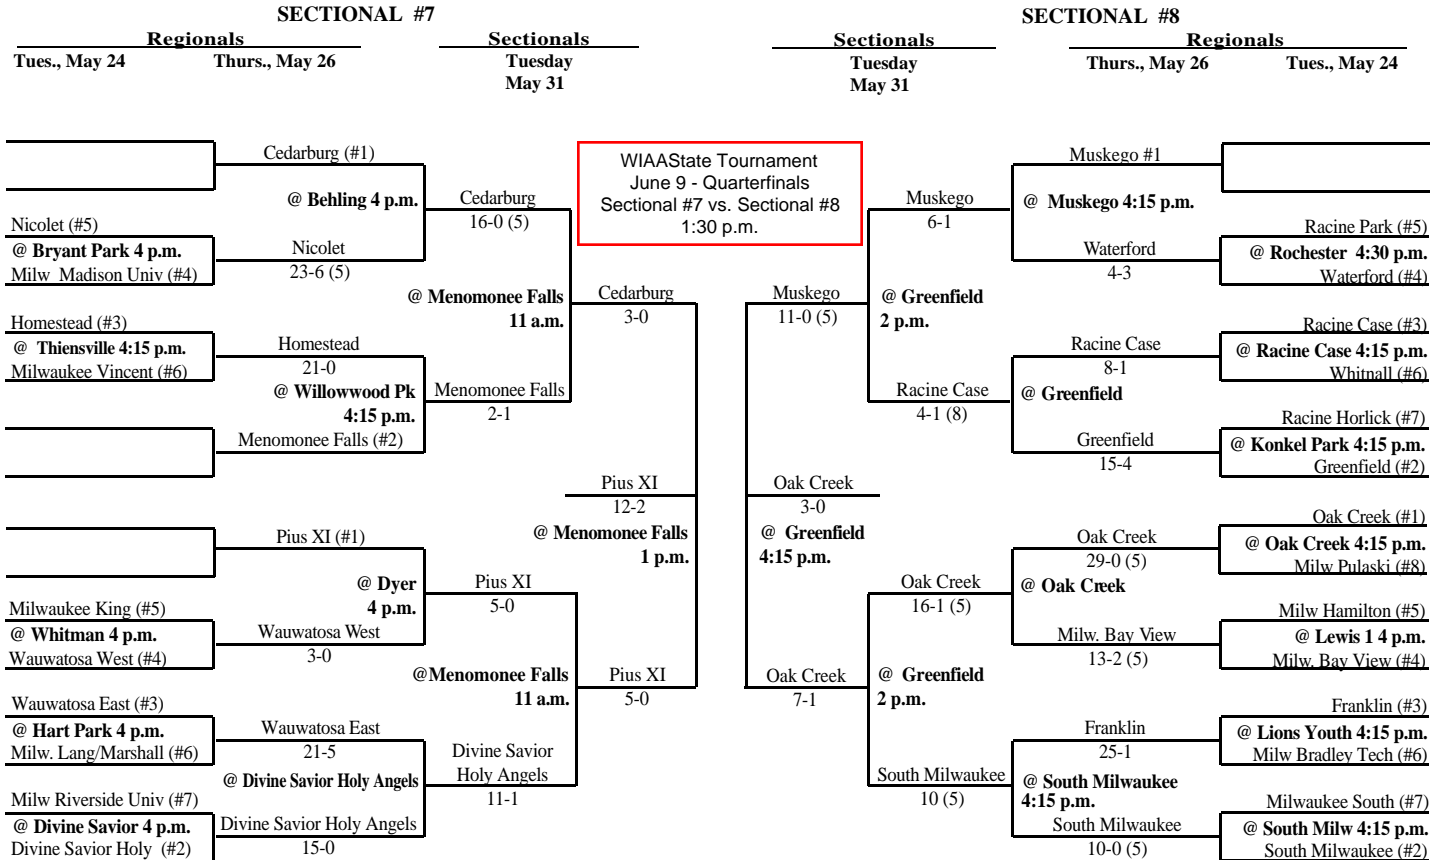

2005 SOUVENIR ASSIGNMENTS – DIVISION 1

The highest seeded team will host through the regional final game, unless their field is unavailable or unplayable. If the lower seed's field is playable they will host. If the lower seed's field is also unplayable an alternate site can be used if agreeable to both teams. Games should not be postponed if a playable field is available.

Updated 5/31/05

2005 SOFTBALL ASSIGNMENTS - DIVISION 1

The highest seeded team will host through the regional final game, unless their field is unavailable or unplayable. If the lower seed's field is playable they will host. If the lower seed's field is also unplayable an alternate site can be used if agreeable to both teams. Games should not be postponed if a playable field is available.