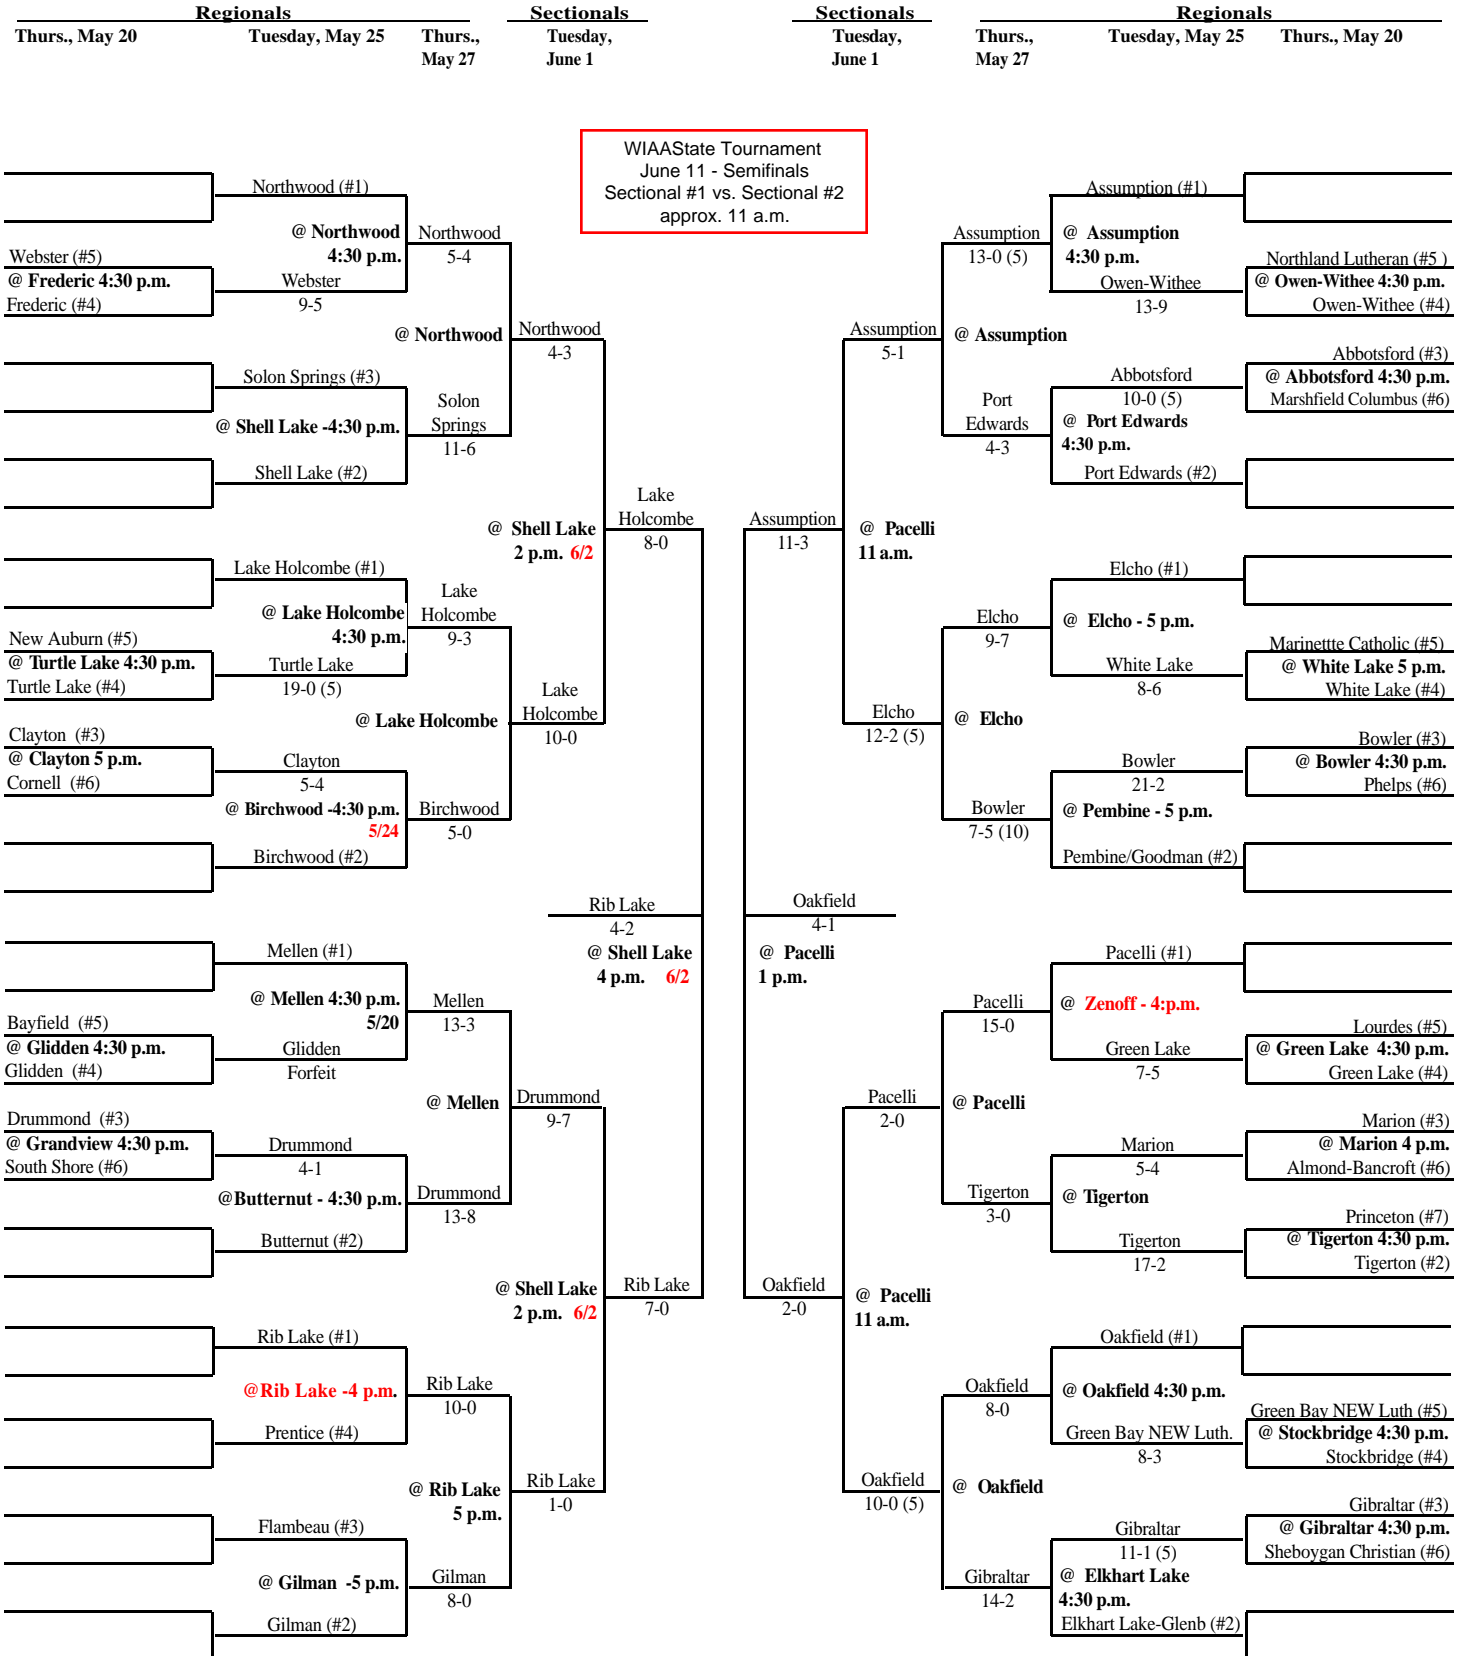

2004 Softball Assignments – Division 4

The highest seeded team will host through the regional final game, unless their field is unavailable or unplayable. If the lower seed's field is playable they will host. If the lower seed's field is also unplayable an alternate site can be used if agreeable to both teams. Games should not be postponed if a playable field is available.

SECTIONAL #1

SECTIONAL #2

2004 Softball Assignments – Division 4

The highest seeded team will host through the regional final game, unless their field is unavailable or unplayable. If the lower seed's field is playable they will host. If the lower seed's field is also unplayable an alternate site can be used if agreeable to both teams. Games should not be postponed if a playable field is available.