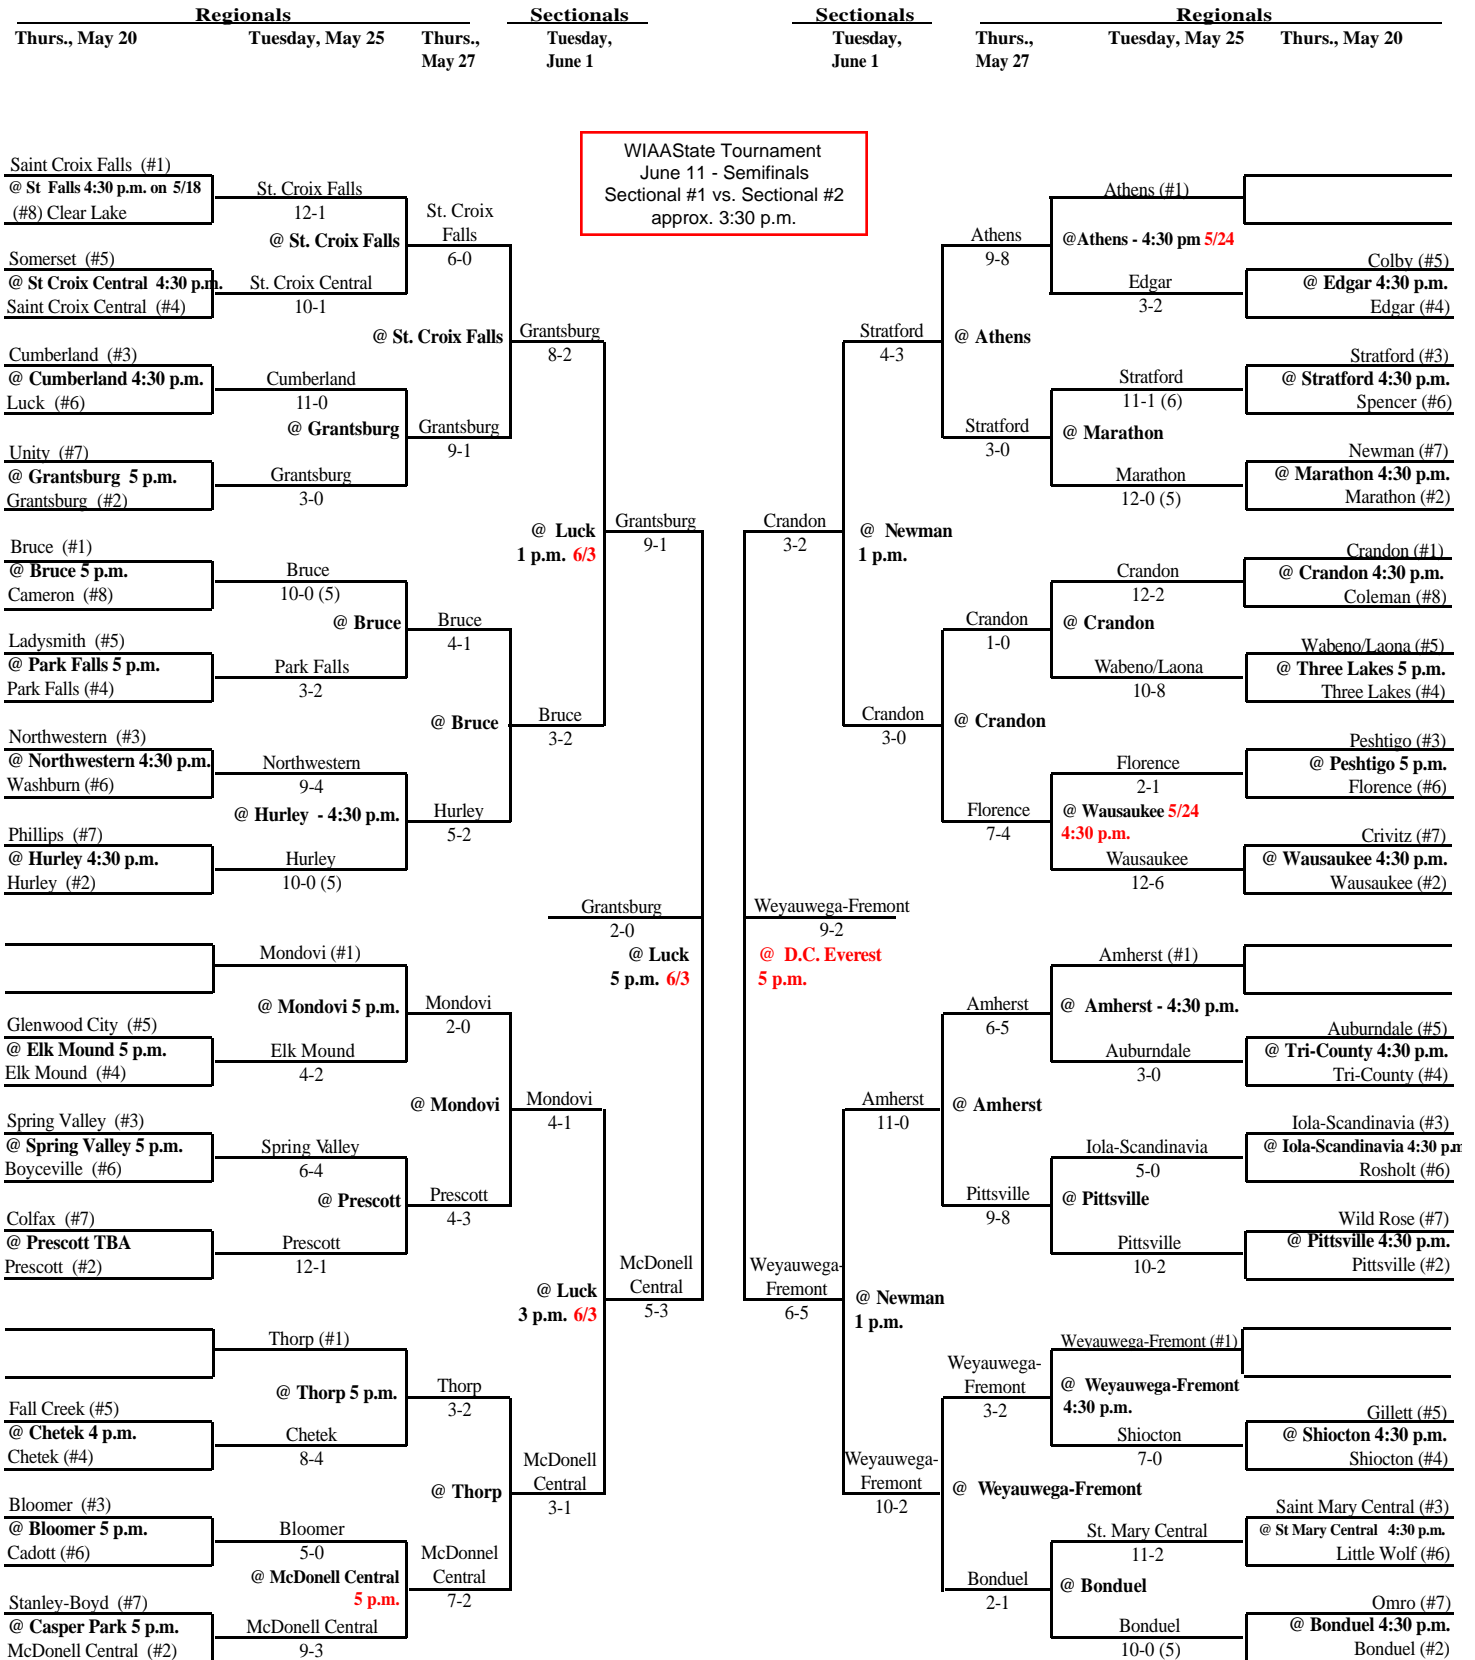

2004 Softball Assignments – Division 3

The highest seeded team will host through the regional final game, unless their field is unavailable or unplayable. If the lower seed's field is playable they will host. If the lower seed's field is also unplayable an alternate site can be used if agreeable to both teams. Games should not be postponed if a playable field is available.

updated 6/3/04

SECTIONAL #1

SECTIONAL #2

2004 Softball Assignments – Division 3

The highest seeded team will host through the regional final game, unless their field is unavailable or unplayable. If the lower seed's field is playable they will host. If the lower seed's field is also unplayable an alternate site can be used if agreeable to both teams. Games should not be postponed if a playable field is available.