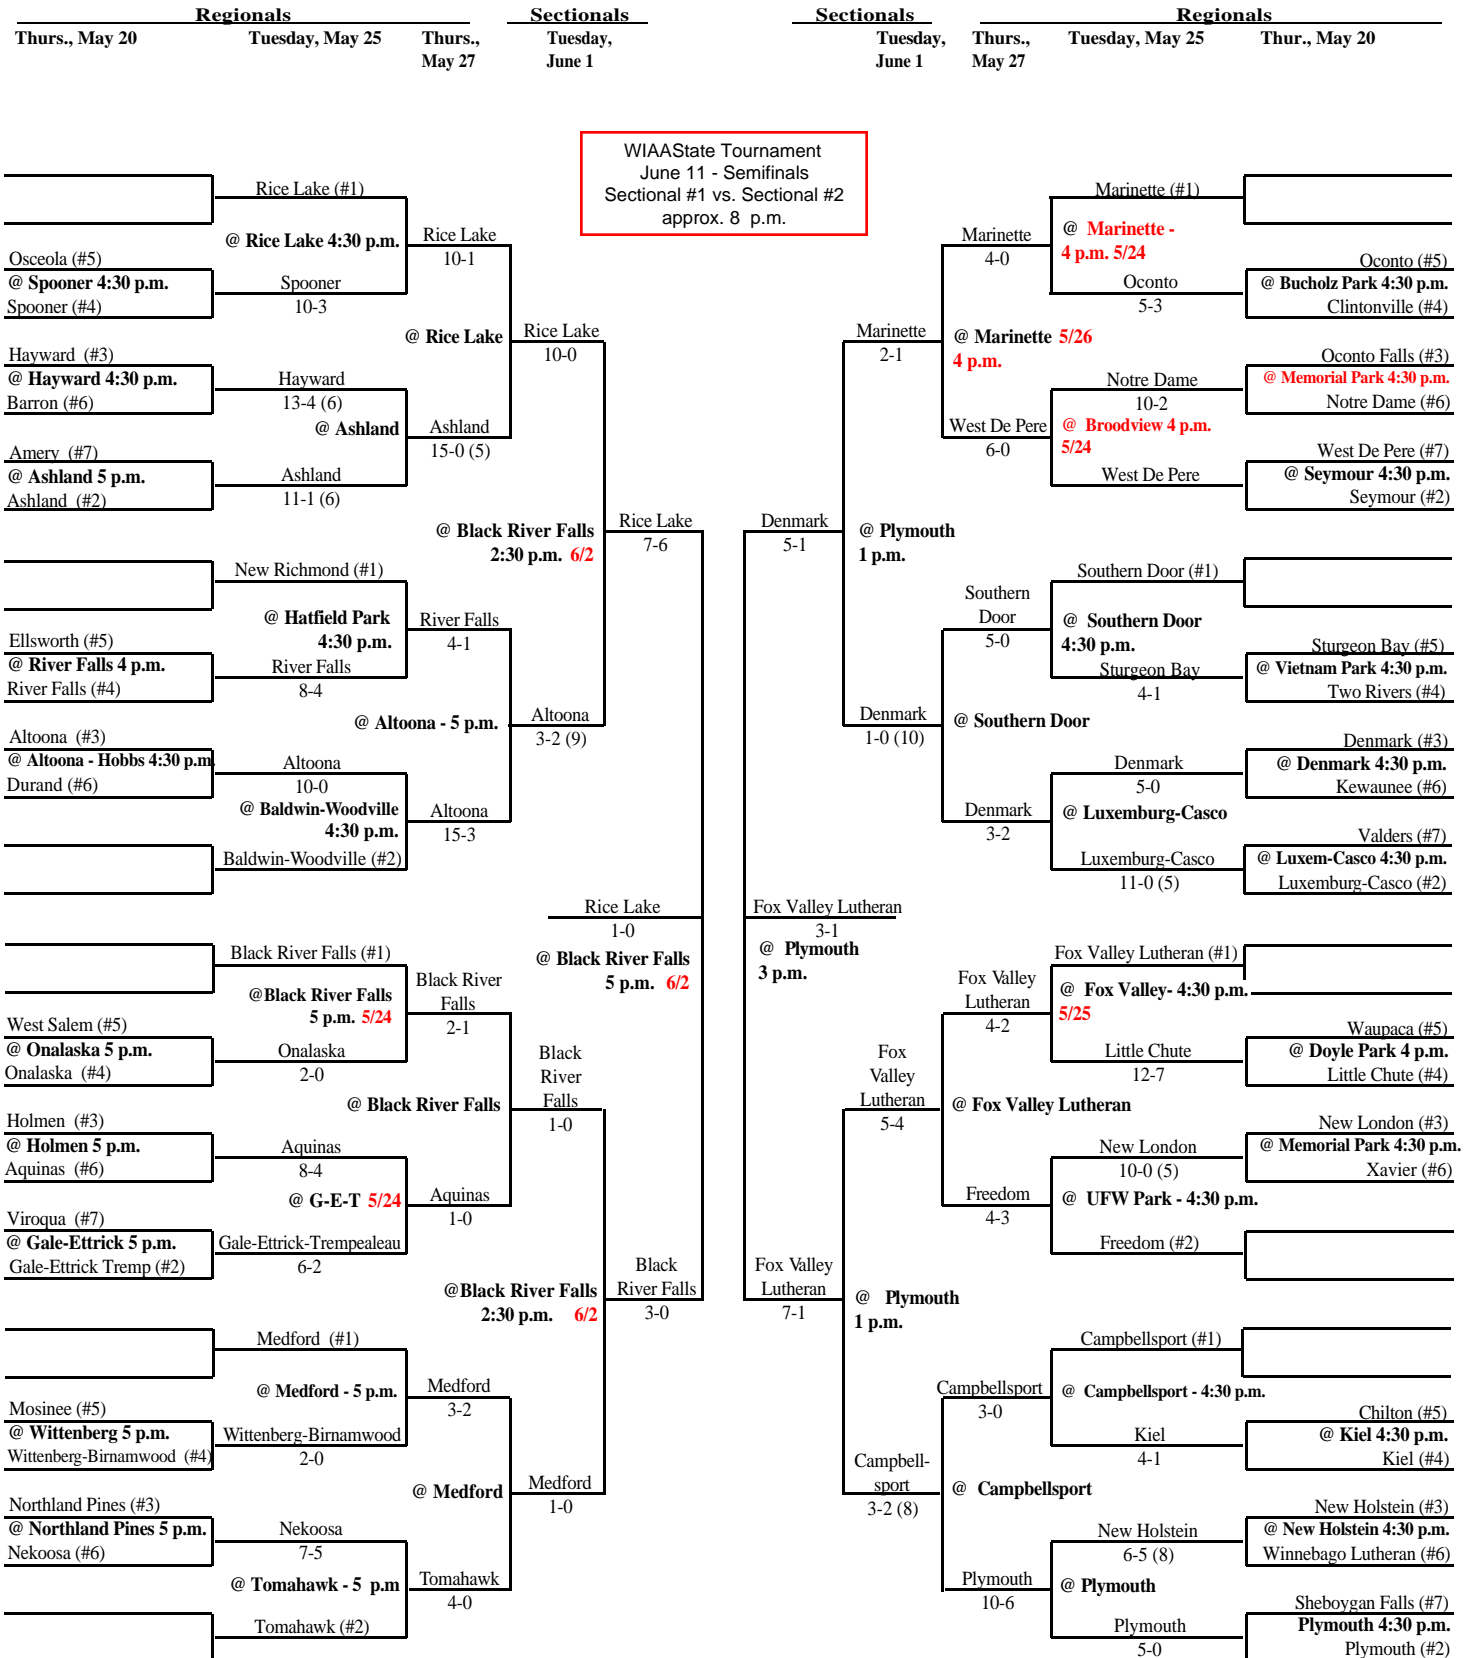

2004 Softball Assignments – Division 2

The highest seeded team will host through the regional final game, unless their field is unavailable or unplayable. If the lower seed's field is playable they will host. If the lower seed's field is also unplayable an alternate site can be used if agreeable to both teams. Games should not be postponed if a playable field is available.

SECTIONAL #1

SECTIONAL #2