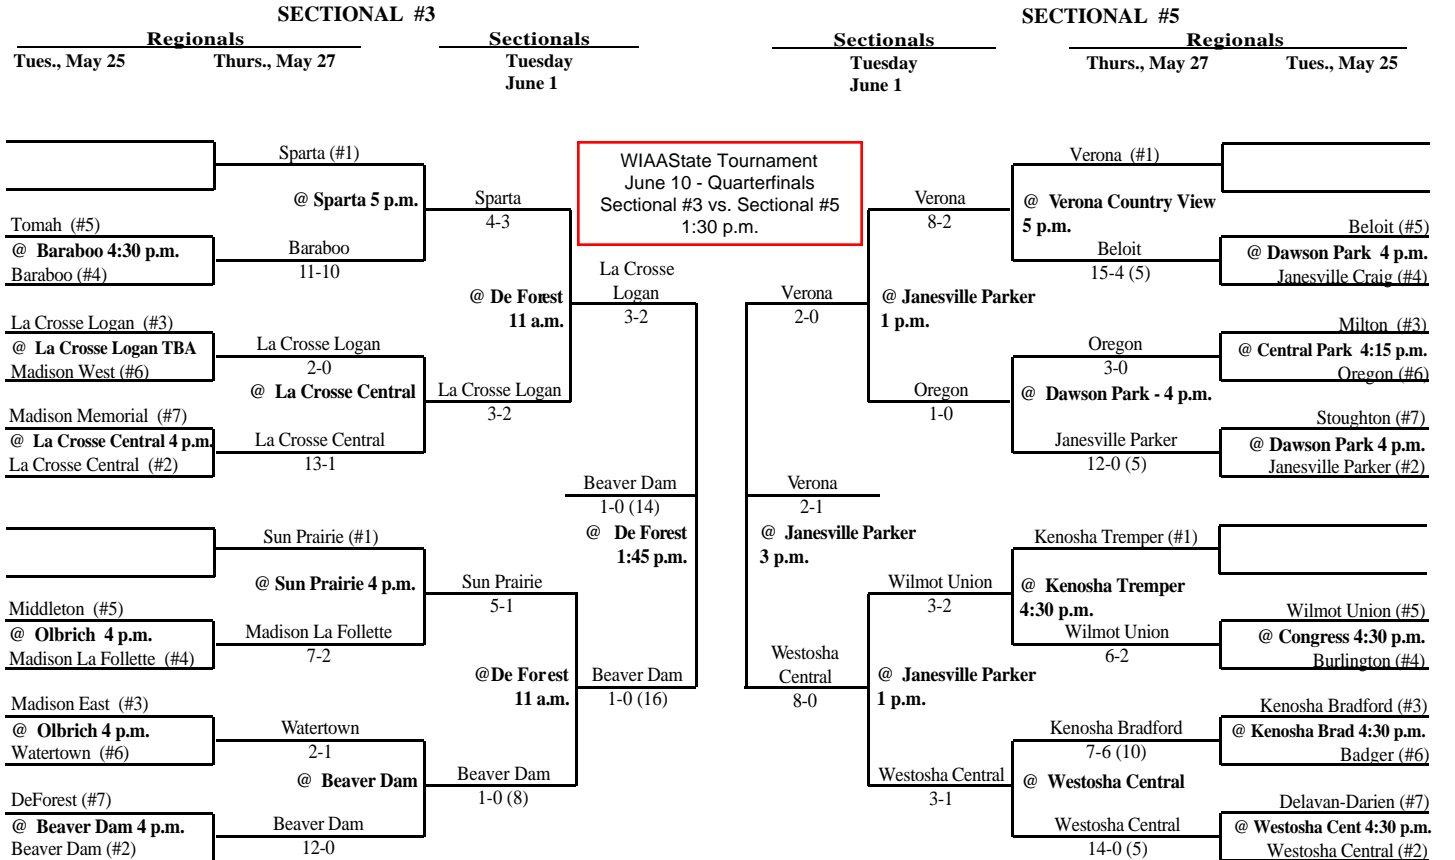

2004 SOUVENIR ASSIGNMENTS – DIVISION 1

The highest seeded team will host through the regional final game, unless their field is unavailable or unplayable. If the lower seed's field is playable they will host. If the lower seed's field is also unplayable an alternate site can be used if agreeable to both teams. Games should not be postponed if a playable field is available.

2004 SOFTBALL ASSIGNMENTS - DIVISION 1

The highest seeded team will host through the regional final game, unless their field is unavailable or unplayable. If the lower seed's field is playable they will host. If the lower seed's field is also unplayable an alternate site can be used if agreeable to both teams. Games should not be postponed if a playable field is available.