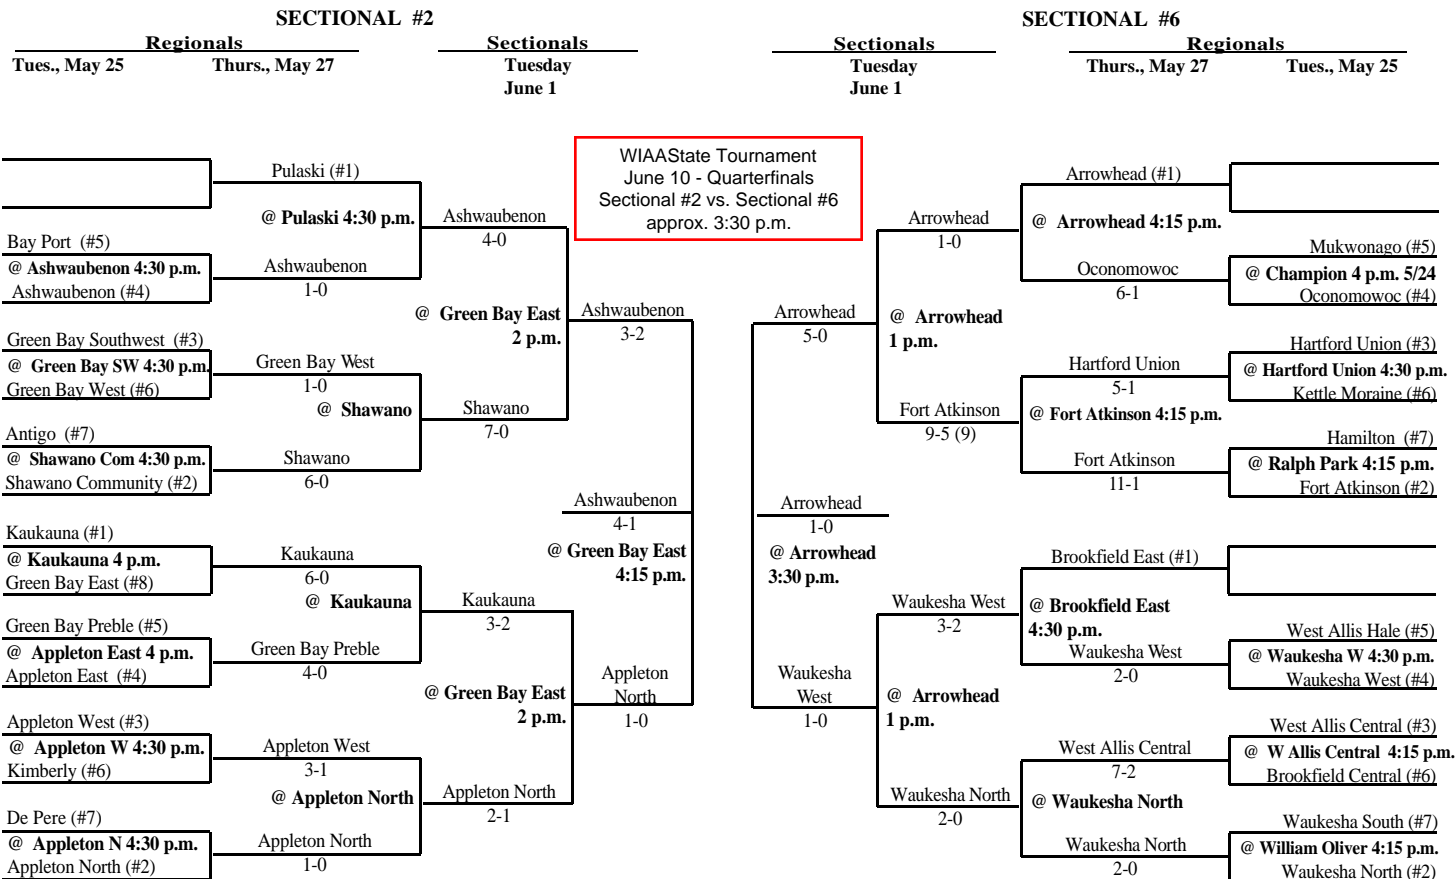

2004 SOUVENIR ASSIGNMENTS – DIVISION 1

The highest seeded team will host through the regional final game, unless their field is unavailable or unplayable. If the lower seed's field is playable they will host. If the lower seed's field is also unplayable an alternate site can be used if agreeable to both teams. Games should not be postponed if a playable field is available.

2004 SOFTBALL ASSIGNMENTS - DIVISION 1

The highest seeded team will host through the regional final game, unless their field is unavailable or unplayable. If the lower seed's field is playable they will host. If the lower seed's field is also unplayable an alternate site can be used if agreeable to both teams. Games should not be postponed if a playable field is available.